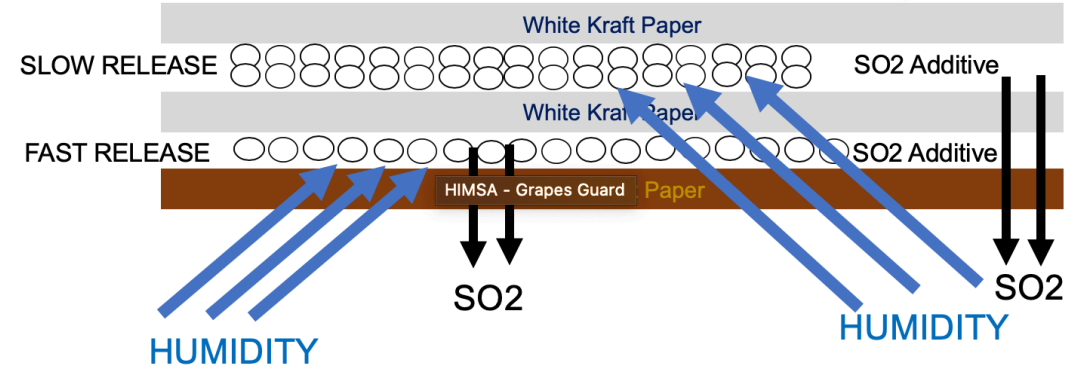

HIMSA - Grapes Guard

- Two different dimensions for 5kg Grapes
 - 20cm X 35cm
 - 23cm X 35cm
- MAXI dimension for 10kg Grapes
 - 46cm X 35cm

GRAPES PACKAGING

HIMSA - Grapes Guard

- Dual Release SO2 Generator