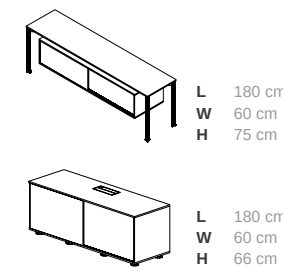

5807 Amerikan Kiraz / Anrasit Gri
5807 American Cherry / Antrasit Gray

Doğal Huş / Beyaz
Natural Birch / White

6210 Teak / Beyaz
6210 Teak / White

5810 Amerikan Kiraz / Beyaz
5810 American Cherry / White