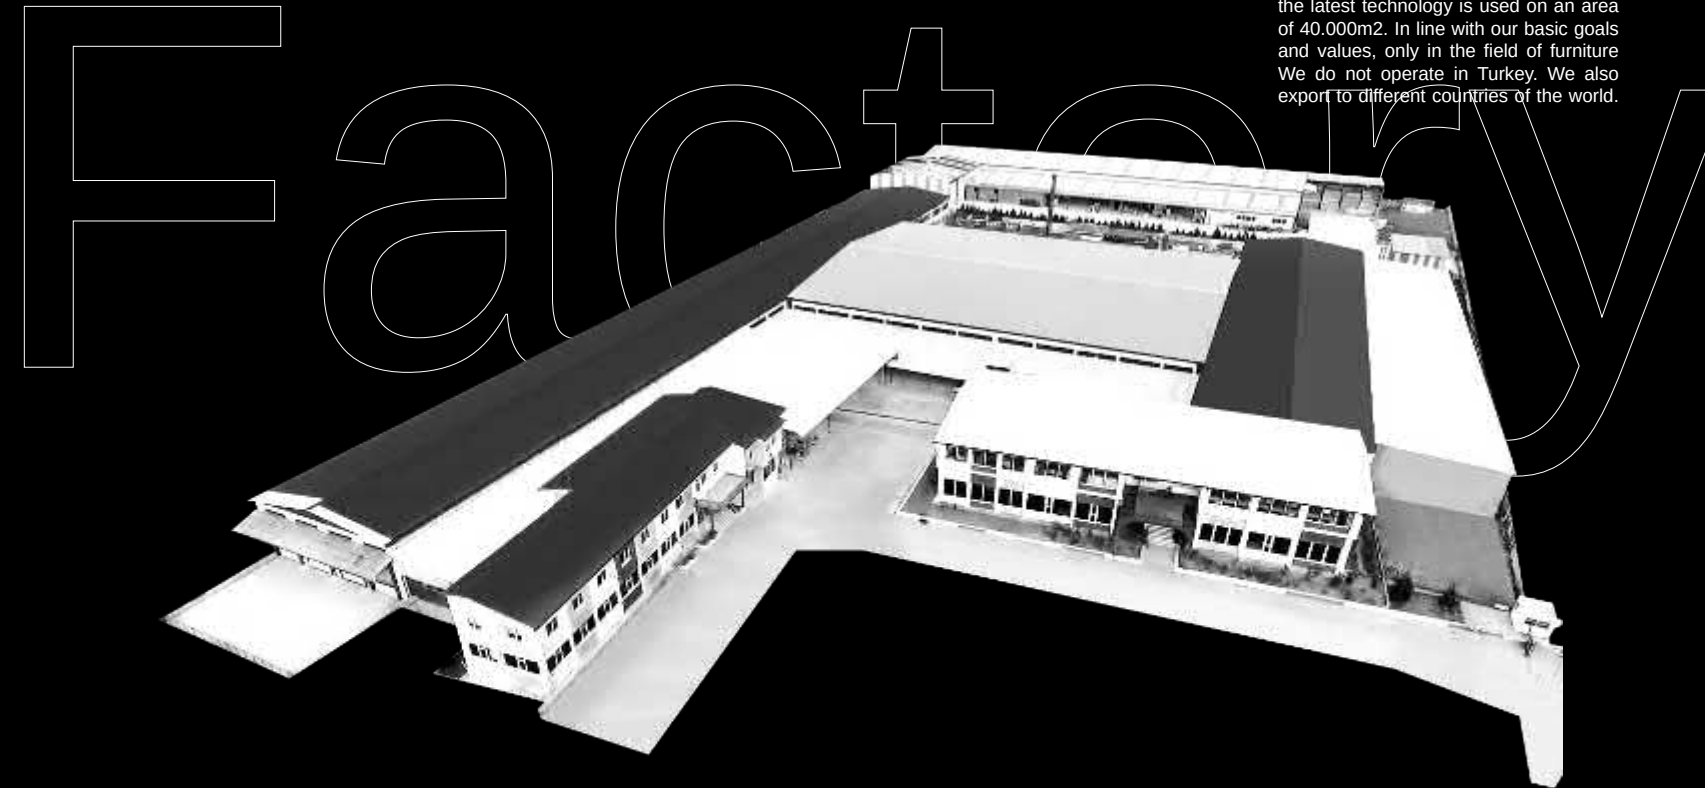

As a brand opening to the world, it continues the pride of success with the endless satisfaction of the customers and dedicated employees because we works with the leading designers of our industry, which creates a difference in your business life by offering different trends with its interesting designs that depends on the developing technology.

While we trying to use the modern technology in the best way, we became one of the few office furniture companies that have established the automation system from order to shipment. We use "E1" "chipboard without carcinogen" In the field of Office Furniture And our products are patented by the Turkish Patent Institute with Industrial design registration, also we have TSE documents.

Dovi, by moving up further the vision and objectives for the rapid rise in the industry all over the world not only in Turkey,we are working hard to become one of the world's leading companies.

We produce hundreds of different designs for our customers in our facilities where the latest technology is used on an area of 40.000m2. In line with our basic goals and values, only in the field of furniture We do not operate in Turkey. We also export to different countries of the world.