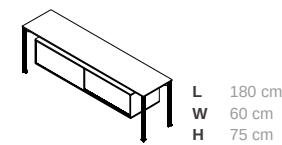

Angle

5807 Amerikan Kiraz / Anrasit Gri
5807 American Cherry / Antrasit Gray

Doğal Huş / Beyaz
Natural Birch / White

6210 Teak / Beyaz
6210 Teak / White

5810 Amerikan Kiraz / Beyaz
5810 American Cherry / White