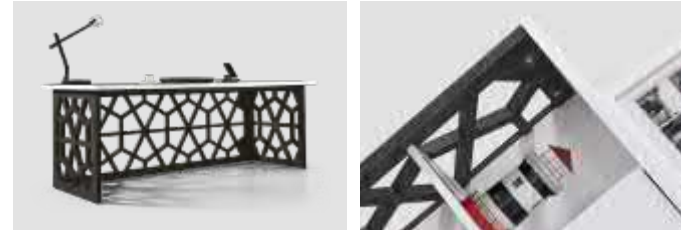

The Tuğra Executive Model, inspired by its geometric motifs, used a simple and elegant design language as a concept.

Tuğra