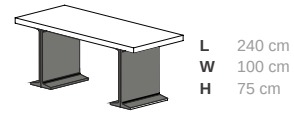

UP doesnot only lift the physical environment UP,
it also creates a spacious work environment ena-
bling maximum comfort and concentration for the
busy executive. .

Up