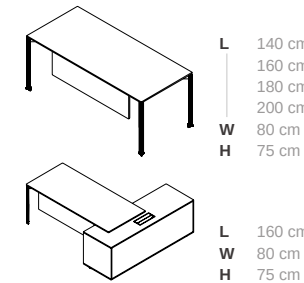

5807 Amerikan Kiraz / Anrasit Gri
5807 American Cherry / Antrasit Gray

Doğal Huş / Beyaz
Natural Birch / White

6210 Teak / Beyaz
6210 Teak / White

5810 Amerikan Kiraz / Beyaz
5810 American Cherry / White