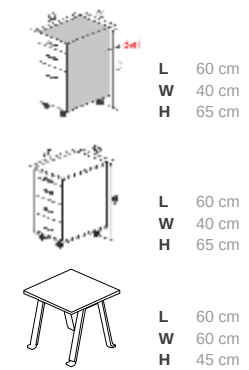

5807 Amerikan Kiraz / Anrasit Gri
5807 American Cherry / Antrasit Gray

Doğal Huş / Beyaz
Natural Birch / White

6210 Teak / Beyaz
6210 Teak / White

5810 Amerikan Kiraz / Beyaz
5810 American Cherry / White