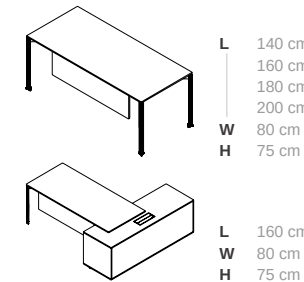

Angle

5807 Amerikan Kiraz / Anrasit Gri
5807 American Cherry / Antrasit Gray

Doğal Huş / Beyaz
Natural Birch / White

6210 Teak / Beyaz
6210 Teak / White

5810 Amerikan Kiraz / Beyaz
5810 American Cherry / White