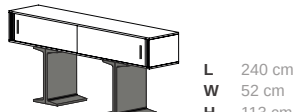

UP doesnot only lift the physical environment UP,
it also creates a spacious work environment ena-
bling maximum comfort and concentration for the
busy executive. .

Up