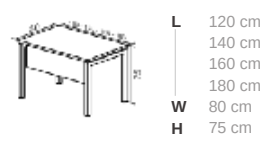

Stylus, which was created with a carefully and carefully selected metal material starting from a post-modern design, is beyond today... It offers a modern office tradition far beyond the classical with its original design and hard-lined lines.

Stylus