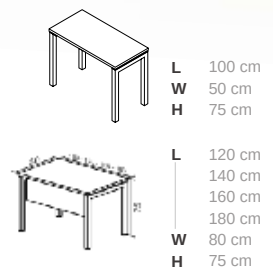

Stylus, which was created with a carefully and carefully selected metal material starting from a post-modern design, is beyond today... It offers a modern office tradition far beyond the classical with its original design and hard-lined lines.

Stylus