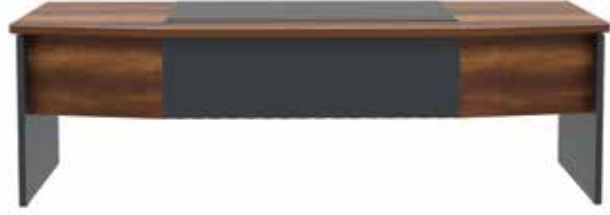

VOLUME

MAKAM SERİSİ
EXECUTIVE SERIES

Volume Masa
Volume Table
220-240x90x75 cm