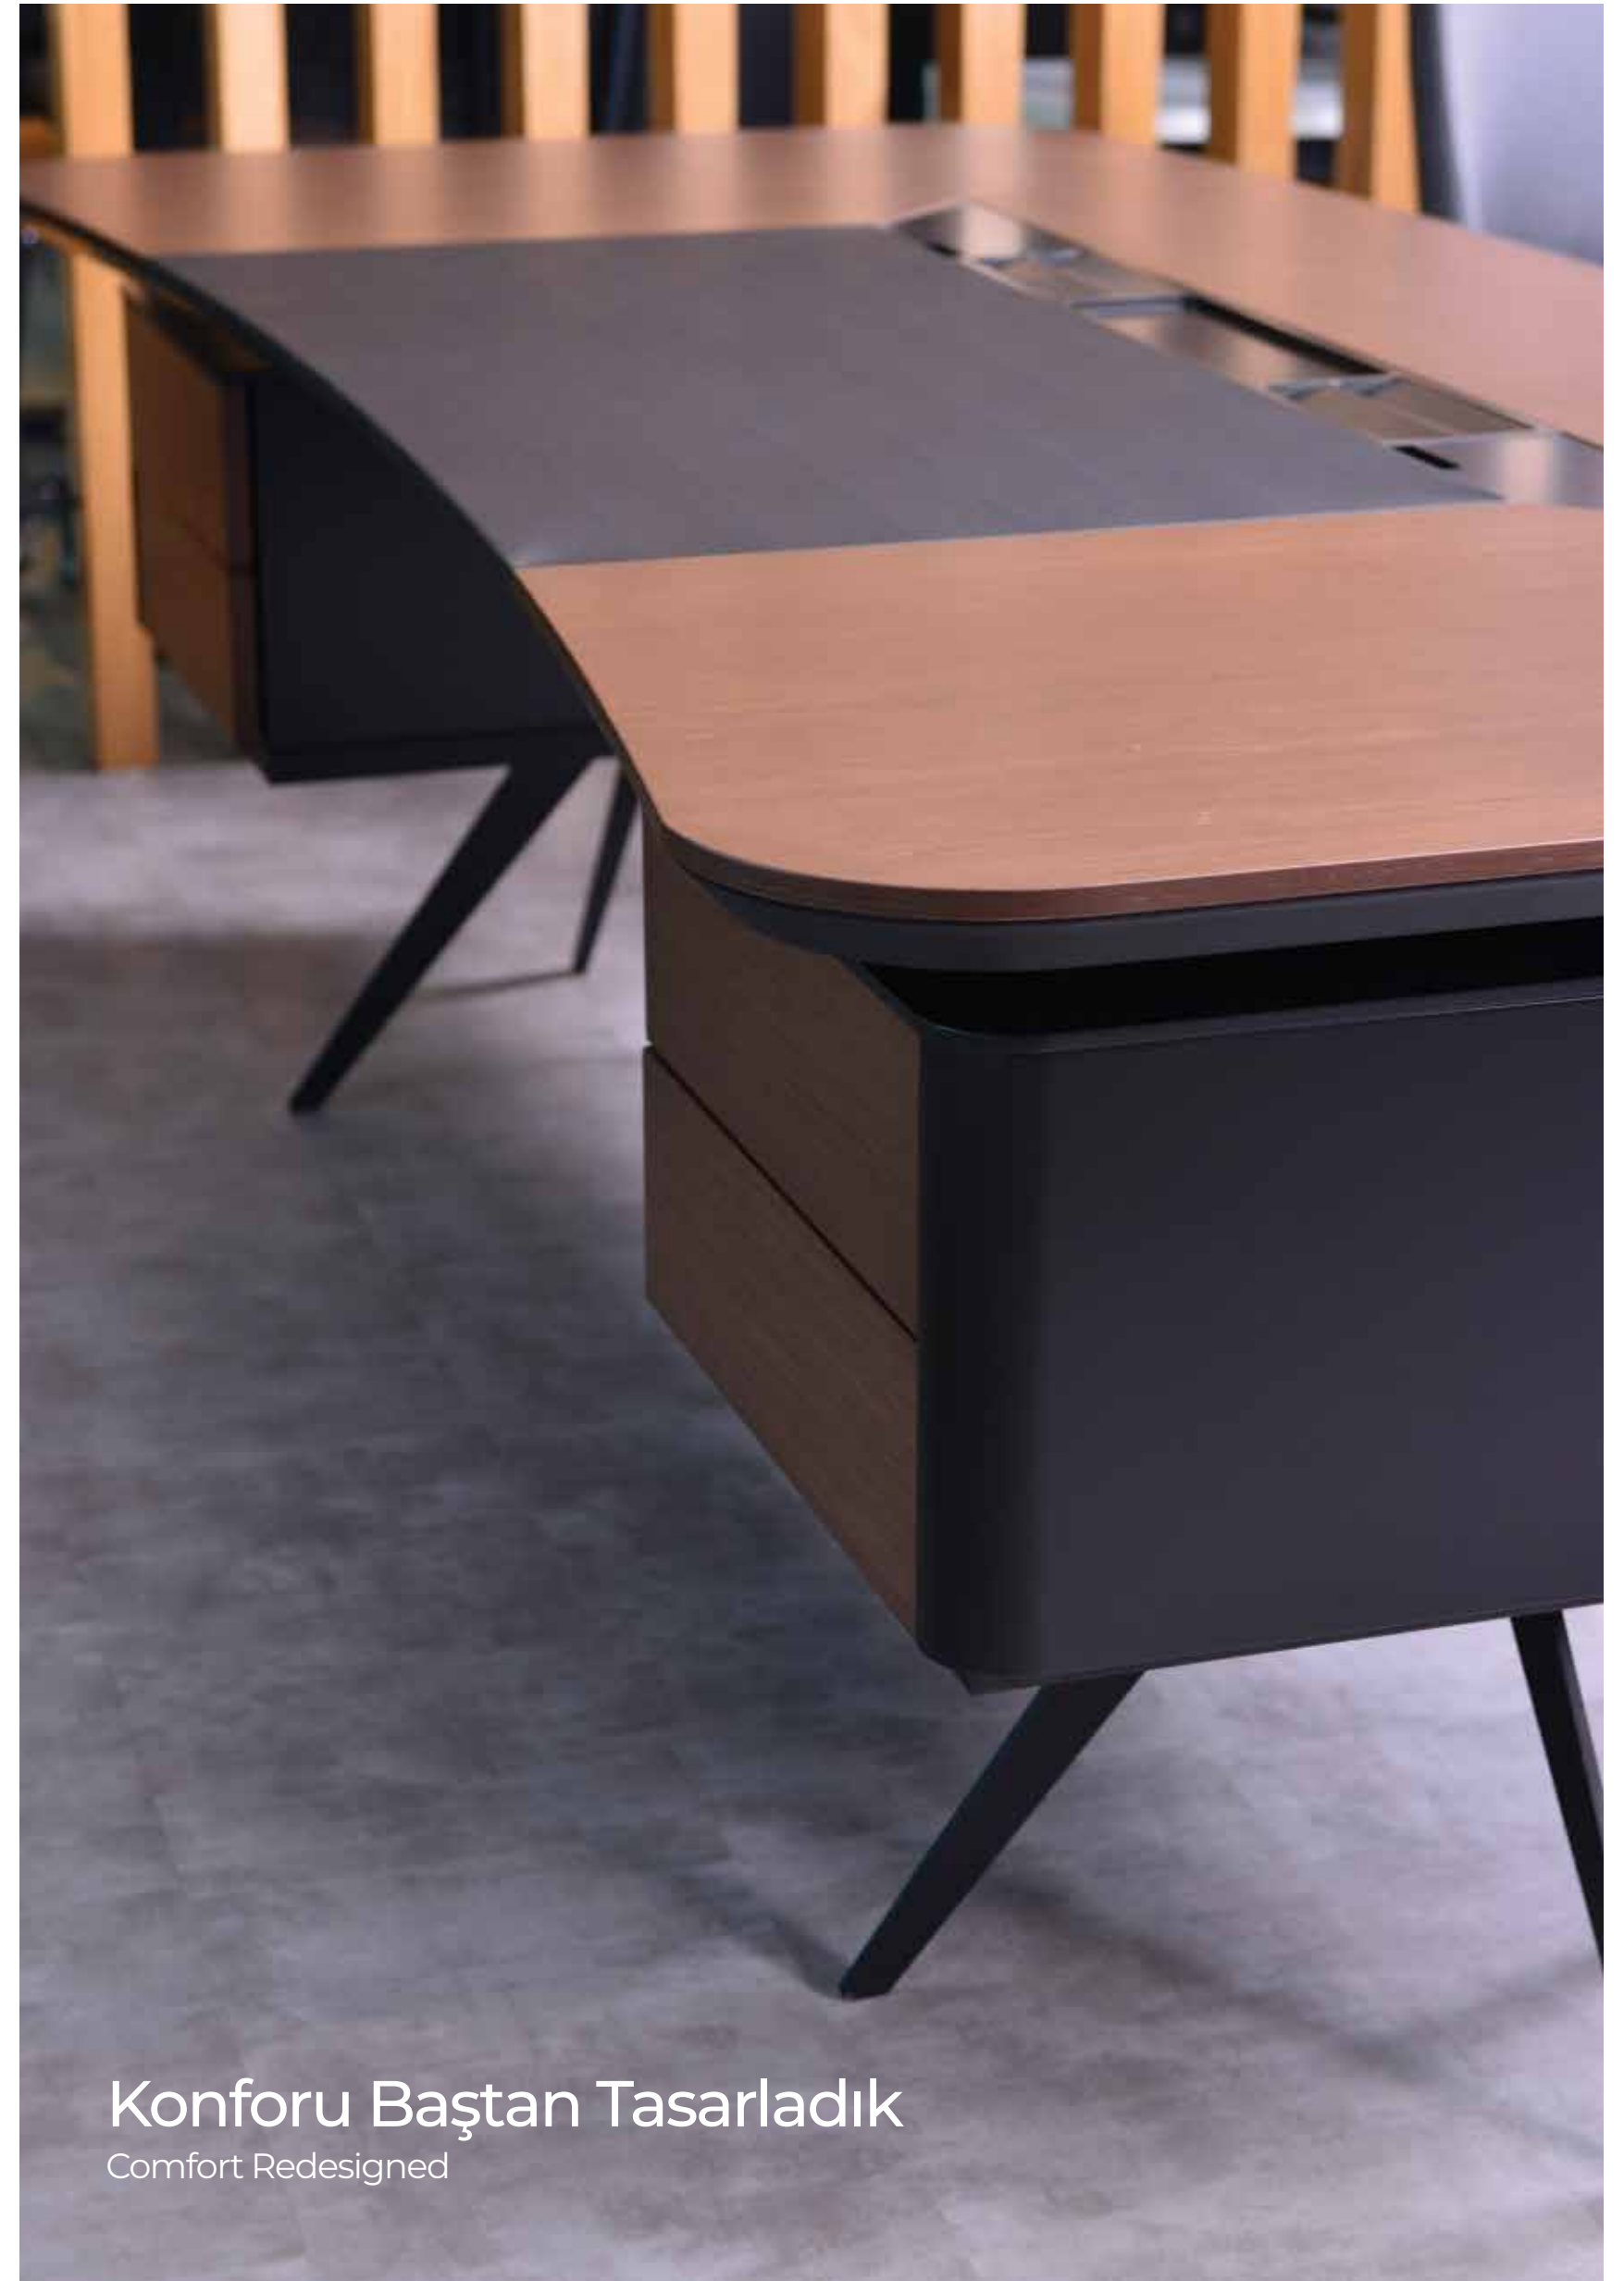

VIGOR

Konforu Baştan Tasarladık
Comfort Redesigned

VIGOR

VIP SERİ
VIP SERIES

Vigor Masa
Vigor Desk
220-240x100x75 cm

Vigor Etajer
Vigor Side Table
130x55x75 cm

Vigor Dolap
Vigor Cabinet
240x55x85 cm

Vigor Sehpa
Vigor Coffee Table
60-100x60x42 cm
80x80x42 cm