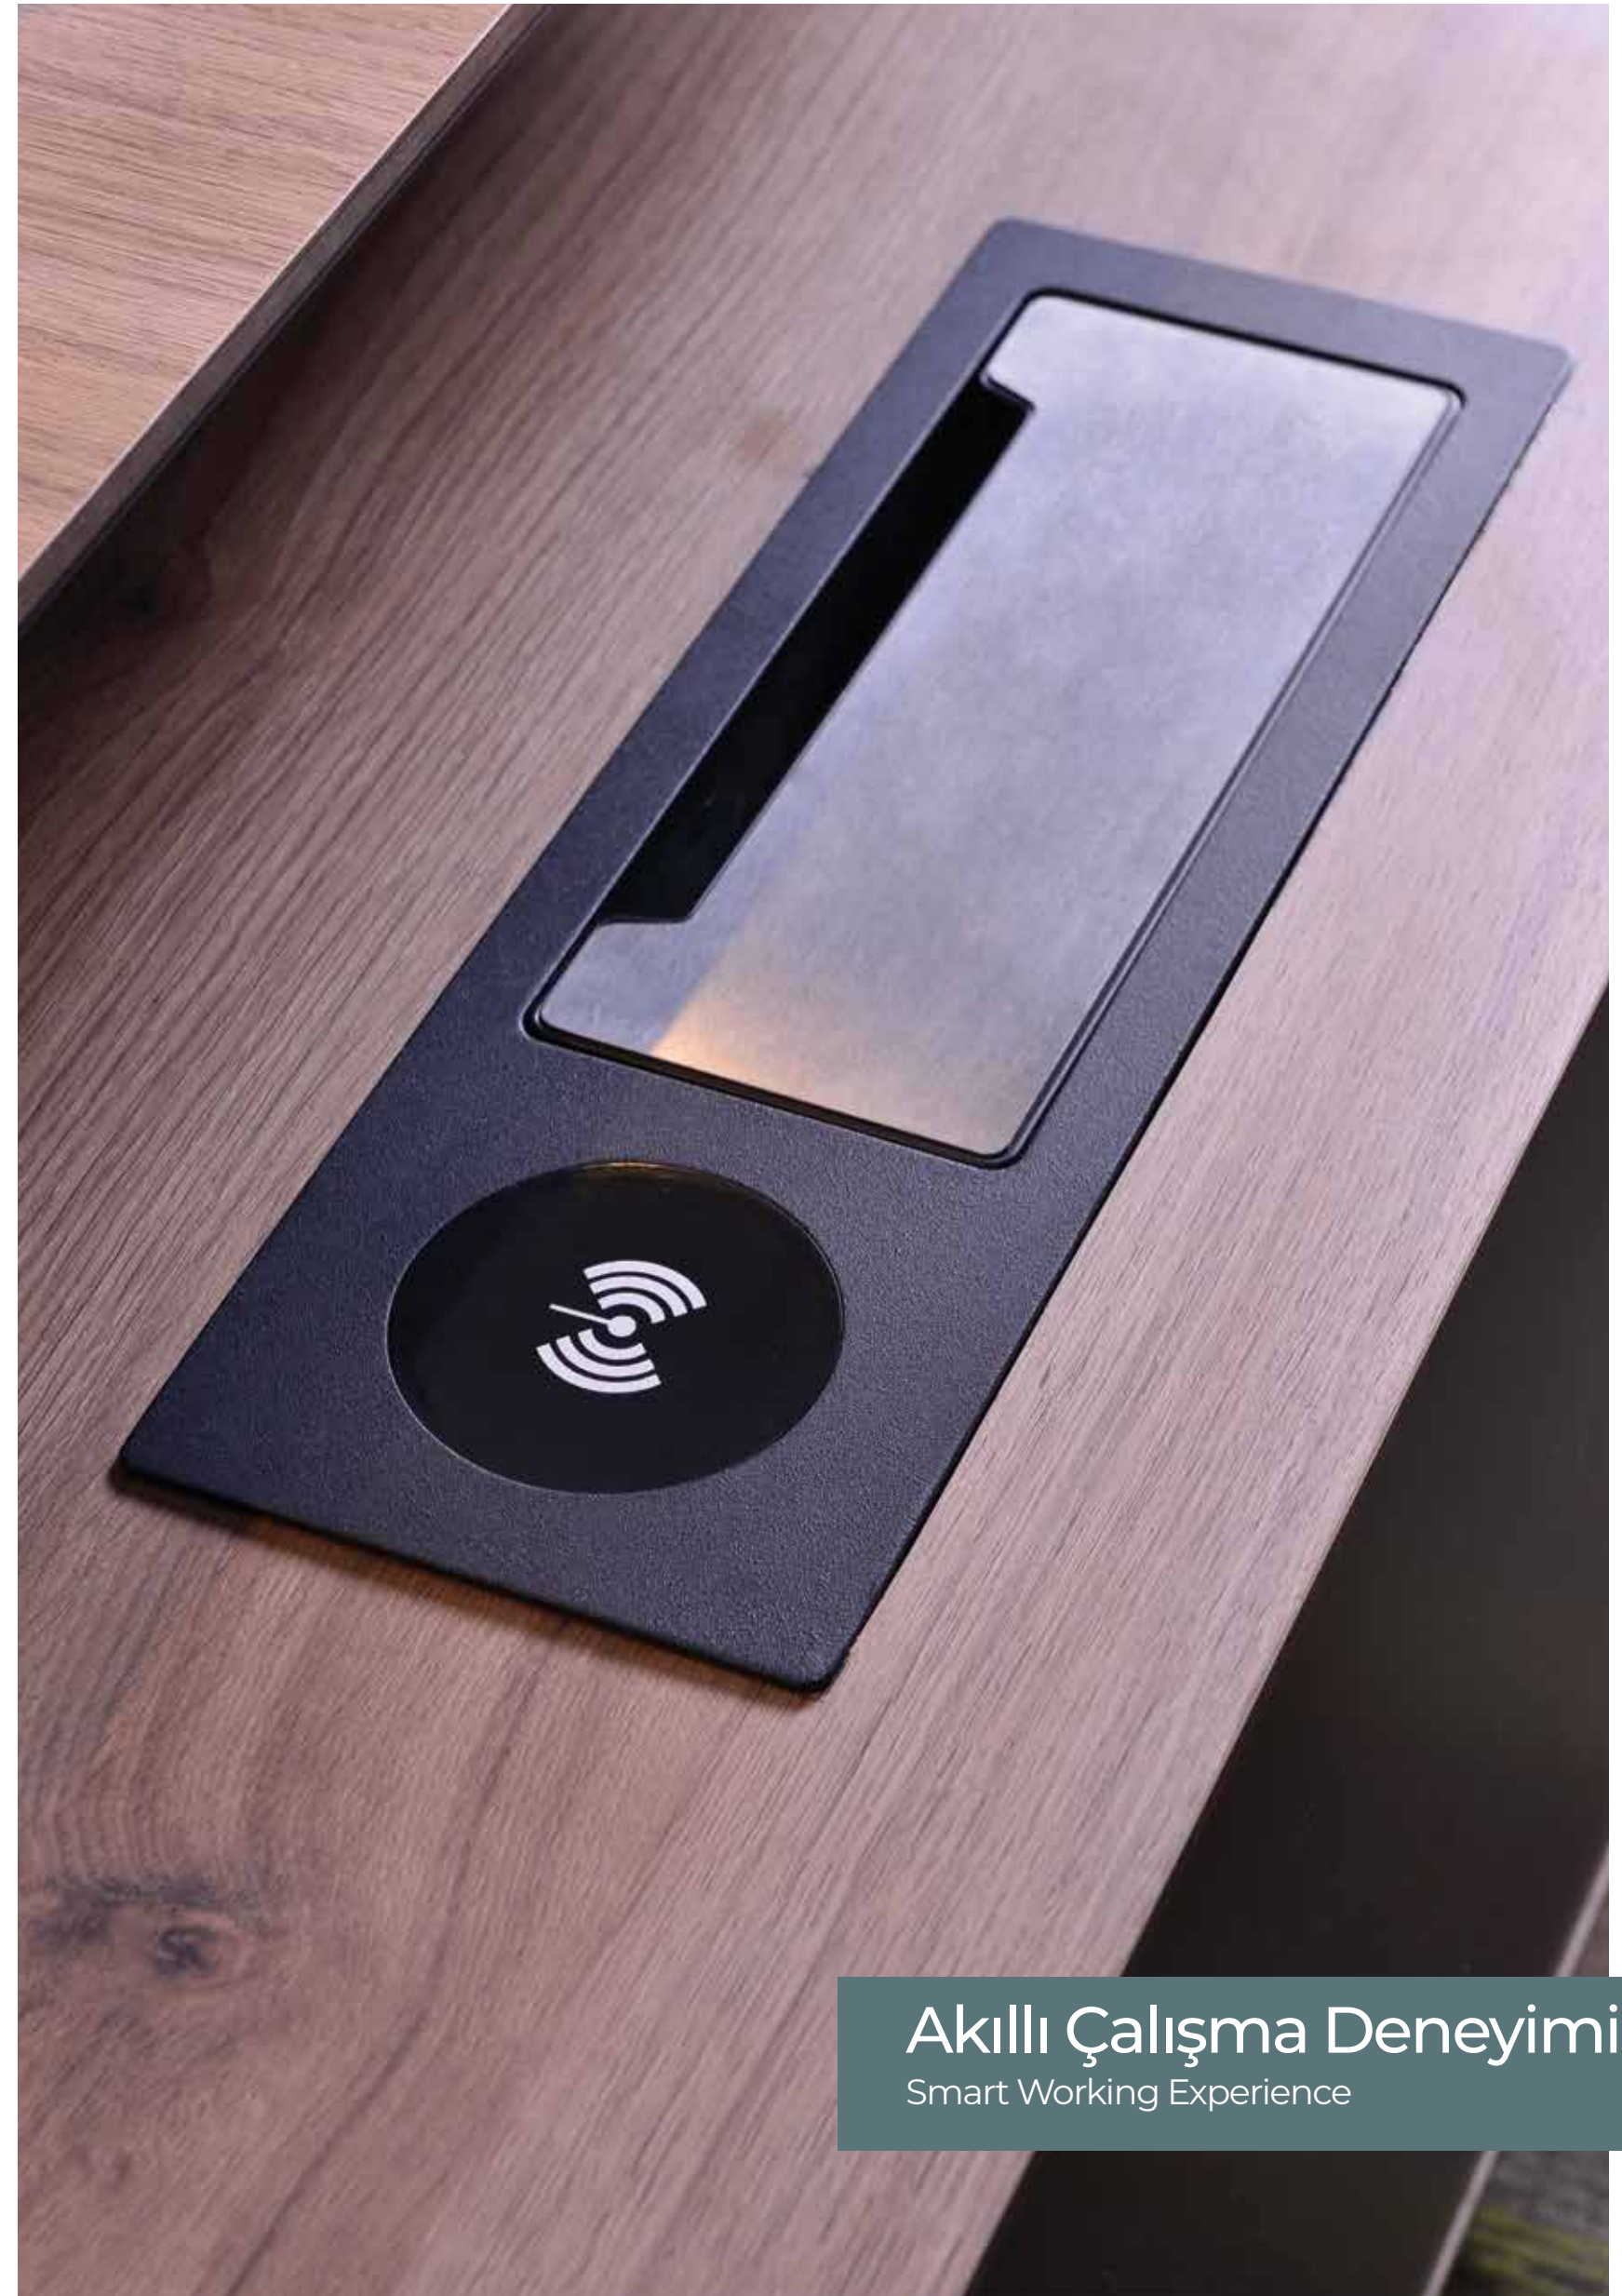

SMART

Akıllı Çalışma Deneyimi
Smart Working Experience

MAKAM SERİSİ
EXECUTIVE SERIESSmart Masa
Smart Desk
180-200-220-240x100x75 cmSmart Sabit Etajerli Masa
Smart Desk with Immobile Side Table
180-200-220-240x100x75 cmSmart Etajer
Smart Side Table
160x50x60 cmSmart Sehpa
Smart Coffee Table
60-100x60x42 cmSmart Dolap
Smart Cabinet
180-200x50x82 cm