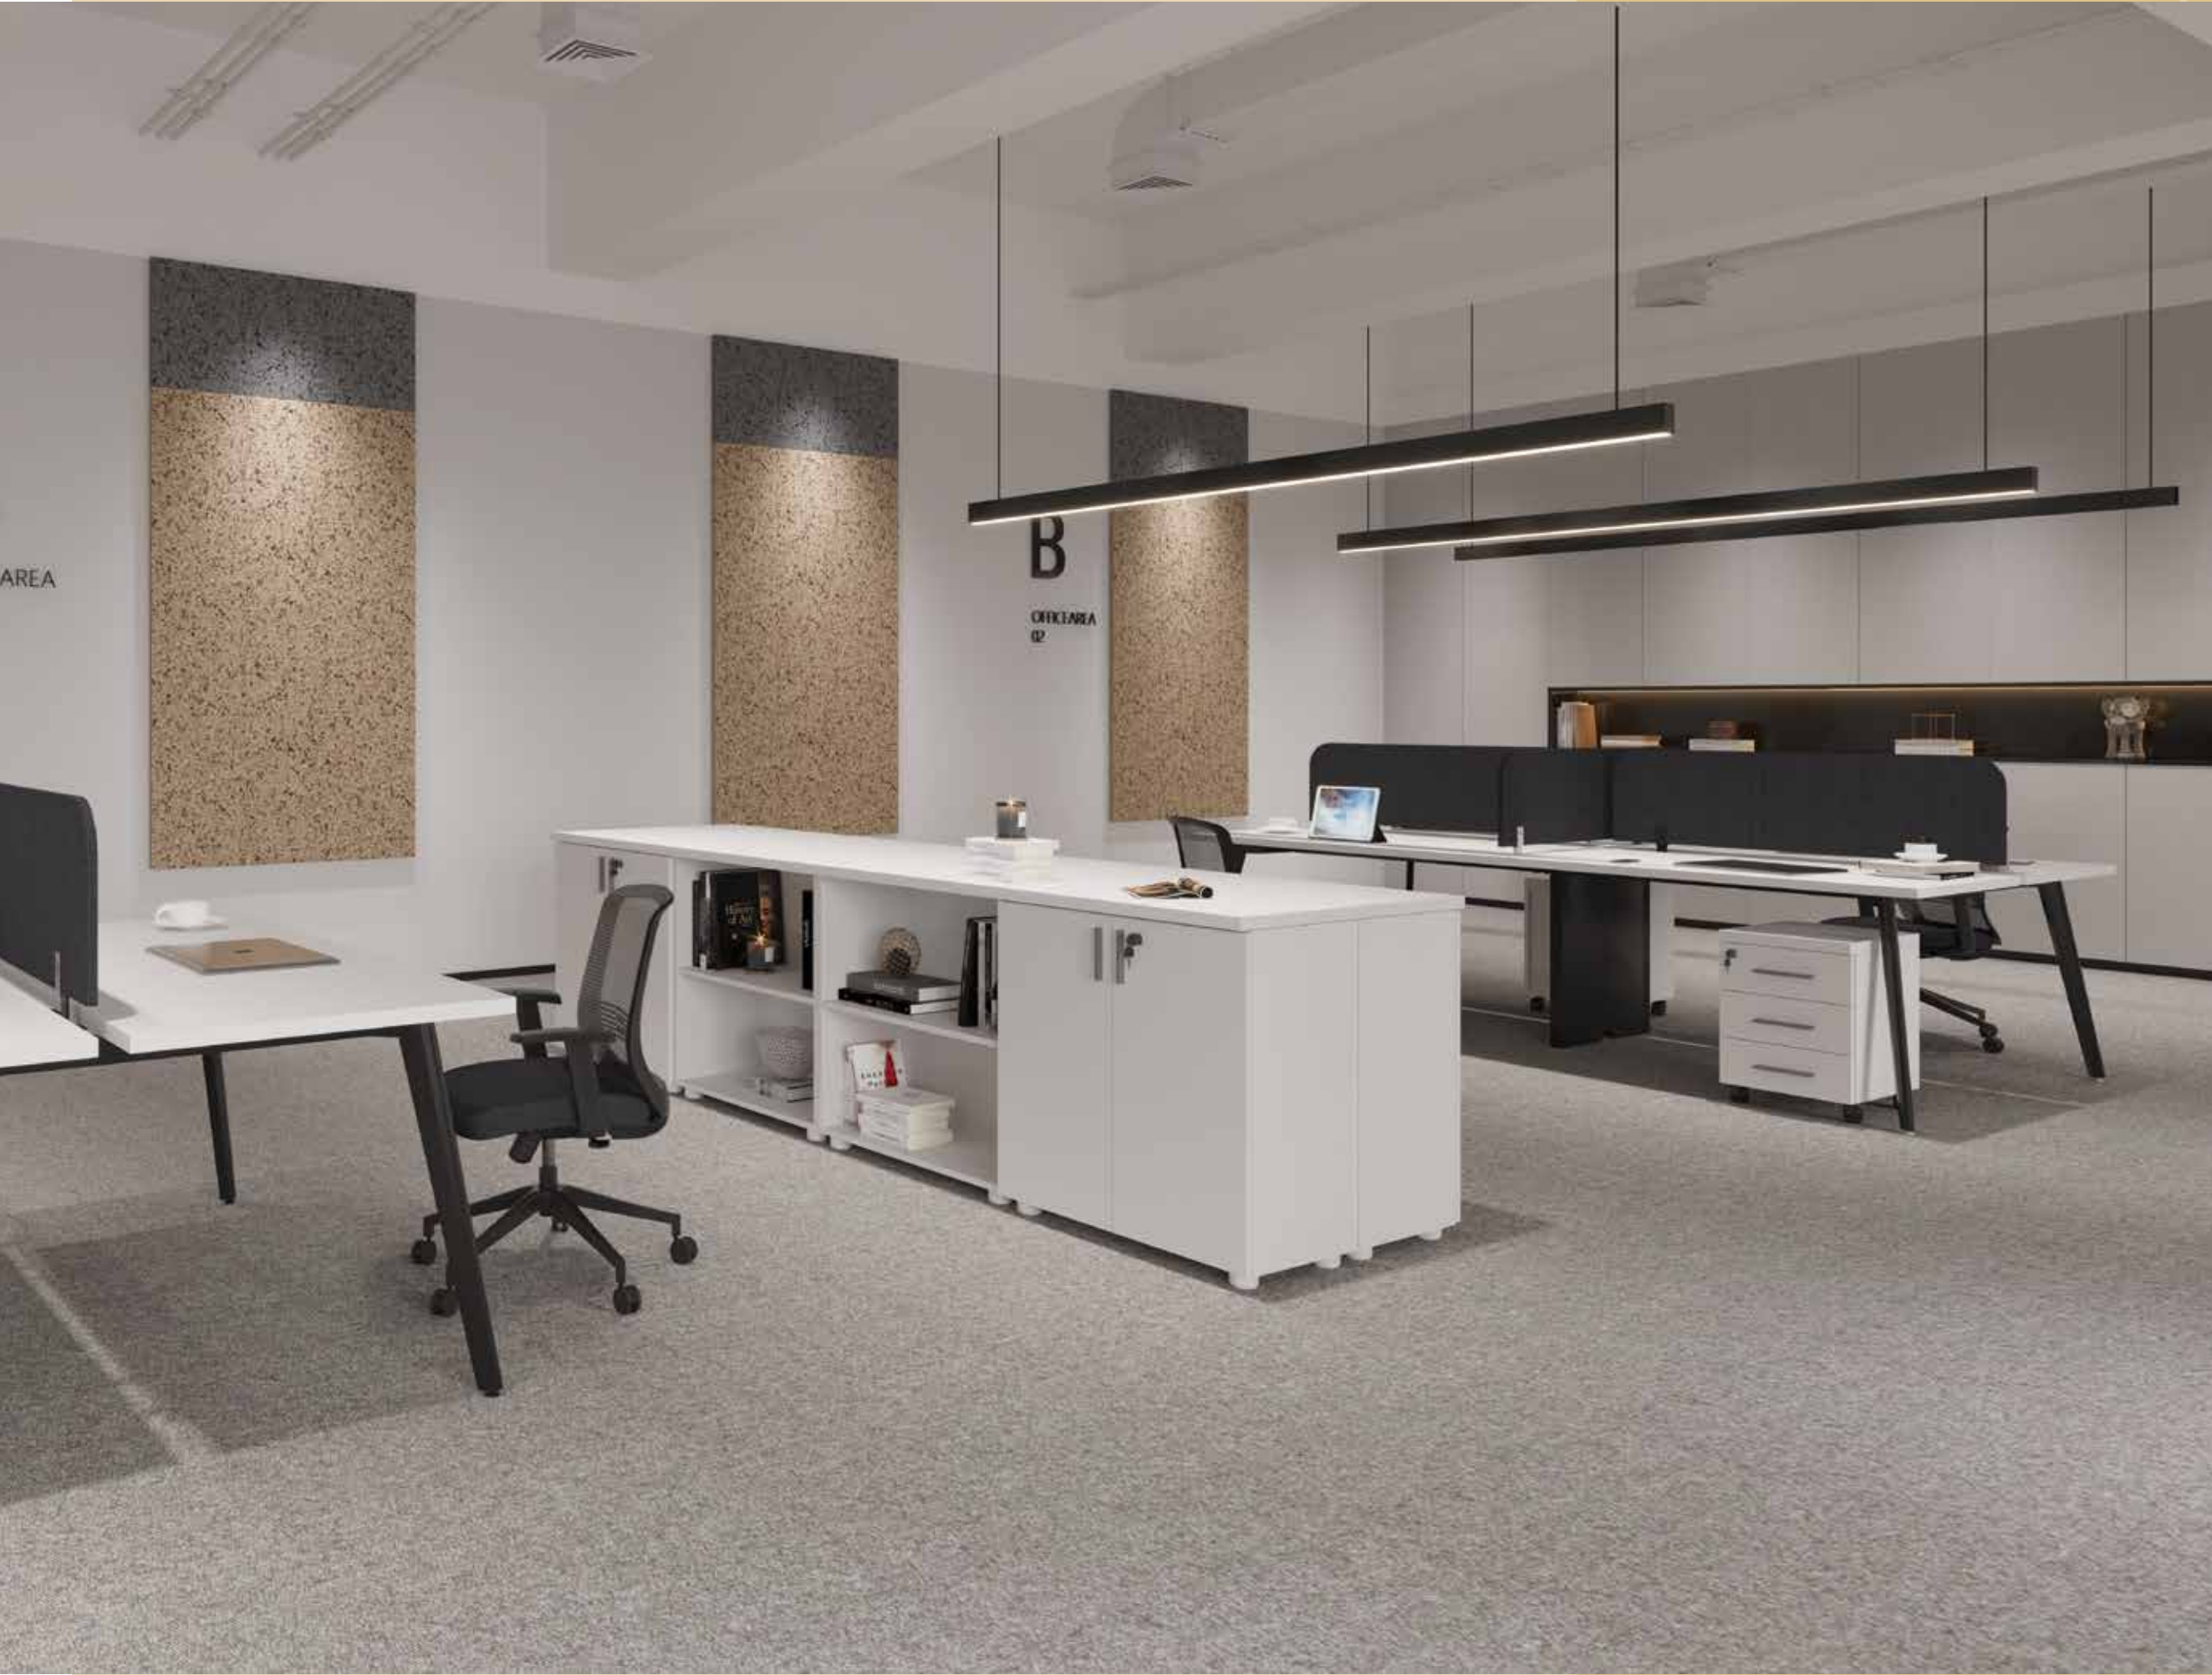

PARTNER
IN DESIGN
Innovative
Design Solutions

SERİLER / SERIES

IRON

GÖRSELDEKİ MOBİLYA RENKLERİ: BEYAZ, ANTRASİT
COLORS OF FURNITURES: WHITE, ANTHRACITE