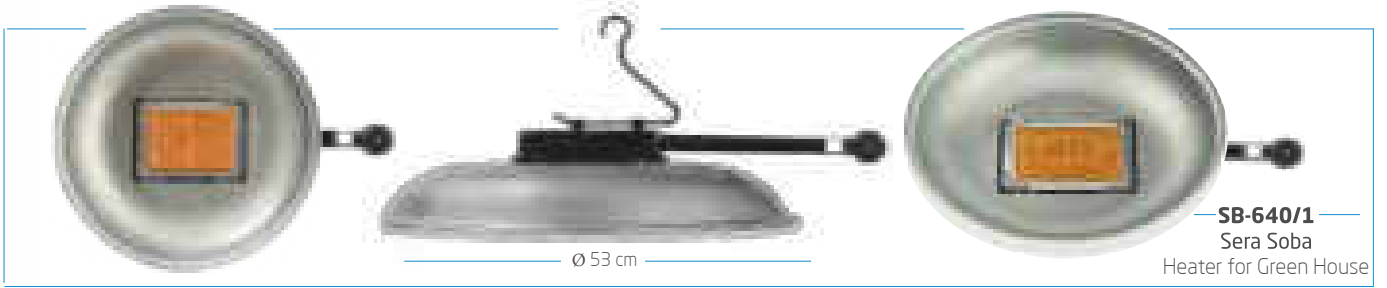

S B640 /1 SERA SOBA