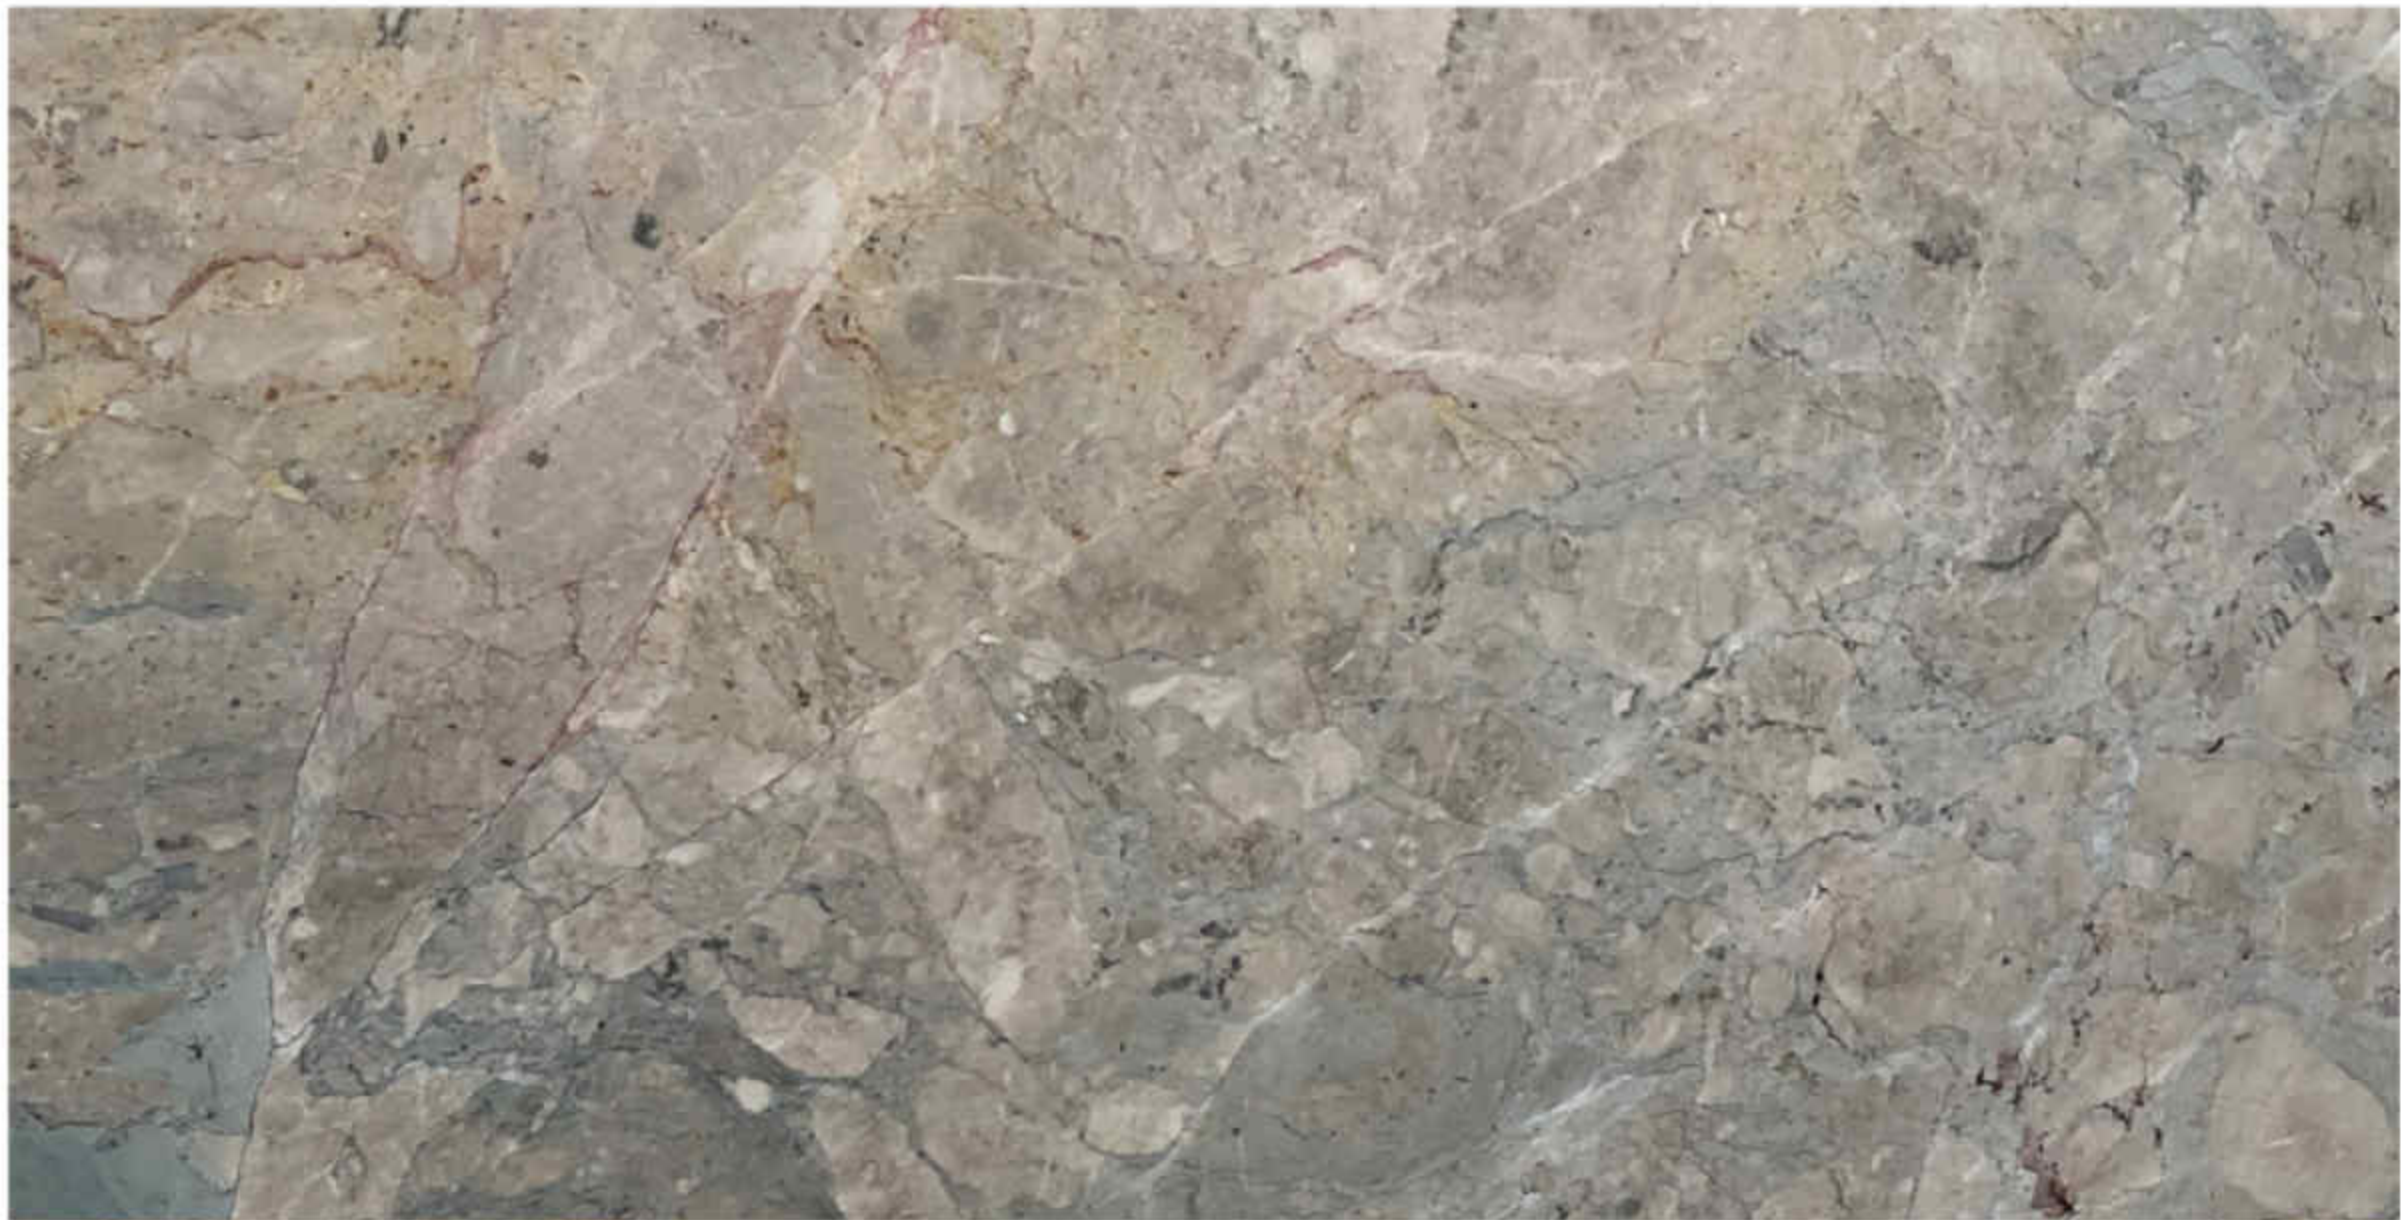

AZUL FANTASY

AZUL FANTASY

THICKNESS

SIZE

2CM, 3CM

30*60CM - 60*60CM - 3*33*100/150CM - 2*32*100/150CM - SLAB