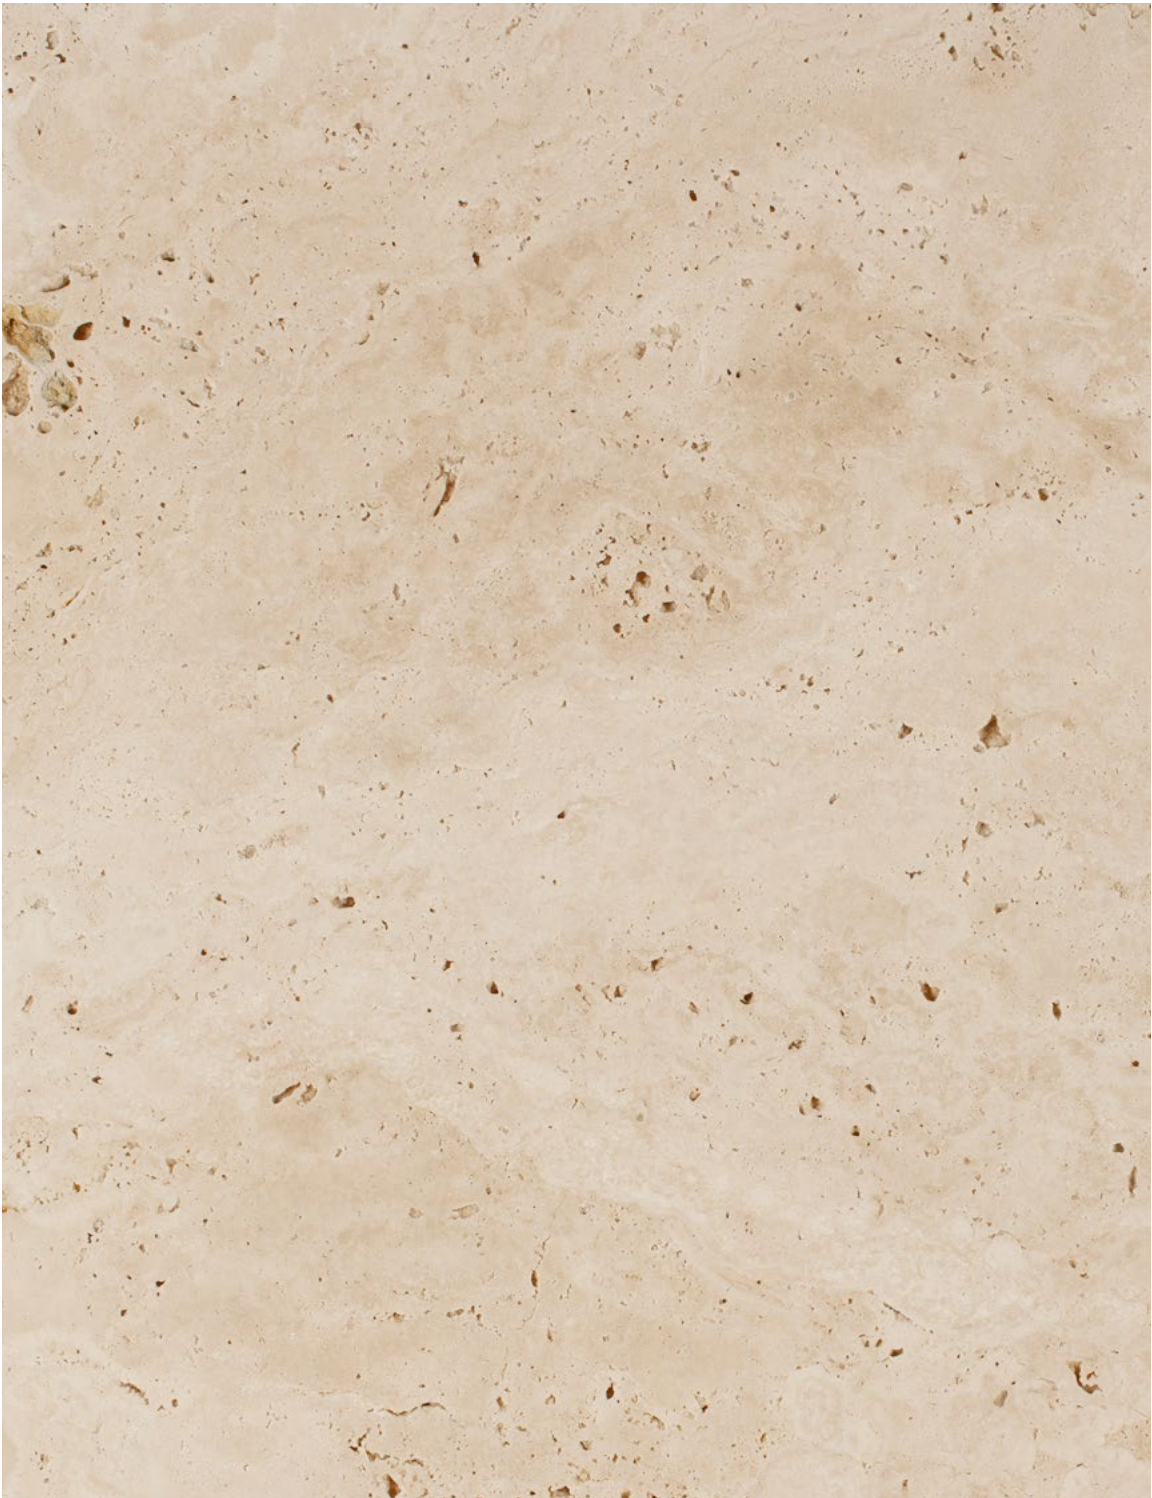

LIGHT TRAVERTINE
CROSS CUT

MYRA BEIGE

BASALT

LIGHT TRAVERTINE TUMBLED SET

FRENCH PATTERN SET

- a- 8" x 8" 4 pcs
- b- 8" x 16" 2 pcs
- c- 16" x 16" 4 pcs
- d- 16" x 24" 2 pcs

AVAILABLE SIZES

- 6" x 12"
- 8" x 8"
- 8" x 16"
- 16" x 16"
- 16" x 24"
- 24" x 24"

OPUS PATTERN SET

- a- 12" x 12" 4 pcs
- b- 12" x 24" 2 pcs
- c- 24" x 24" 4 pcs
- d- 24" x 36" 2 pcs

AVAILABLE FINISHES

- Brushed & Chiseled
- Brushed & Straight Edge
- Honed & Chiseled Edge
- Tumbled

SHELL STONE TUMBLED SET