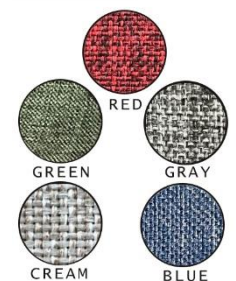

FABRIC:

Raschel or linen.

FEATURES:

2 long-lasting and 5 level folding mechanism.

20' DC CONTAINER - 70 UNIT
40' DC CONTAINER - 145 UNIT

COLOR CHART

BERTA CONCEPT LEBEDOS

DIMENSIONS