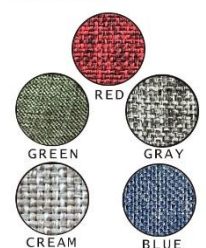

FILLING MATERIAL:

Back at Seat Cushion:Crumb foam , fiber ball
 Arms:22 dns upholstery foam with 3 cm thickness

FABRIC:

Raschel or linen.

20' DC CONTAINER - 180 UNIT
 40' DC CONTAINER - 375 UNIT

COLOR CHART