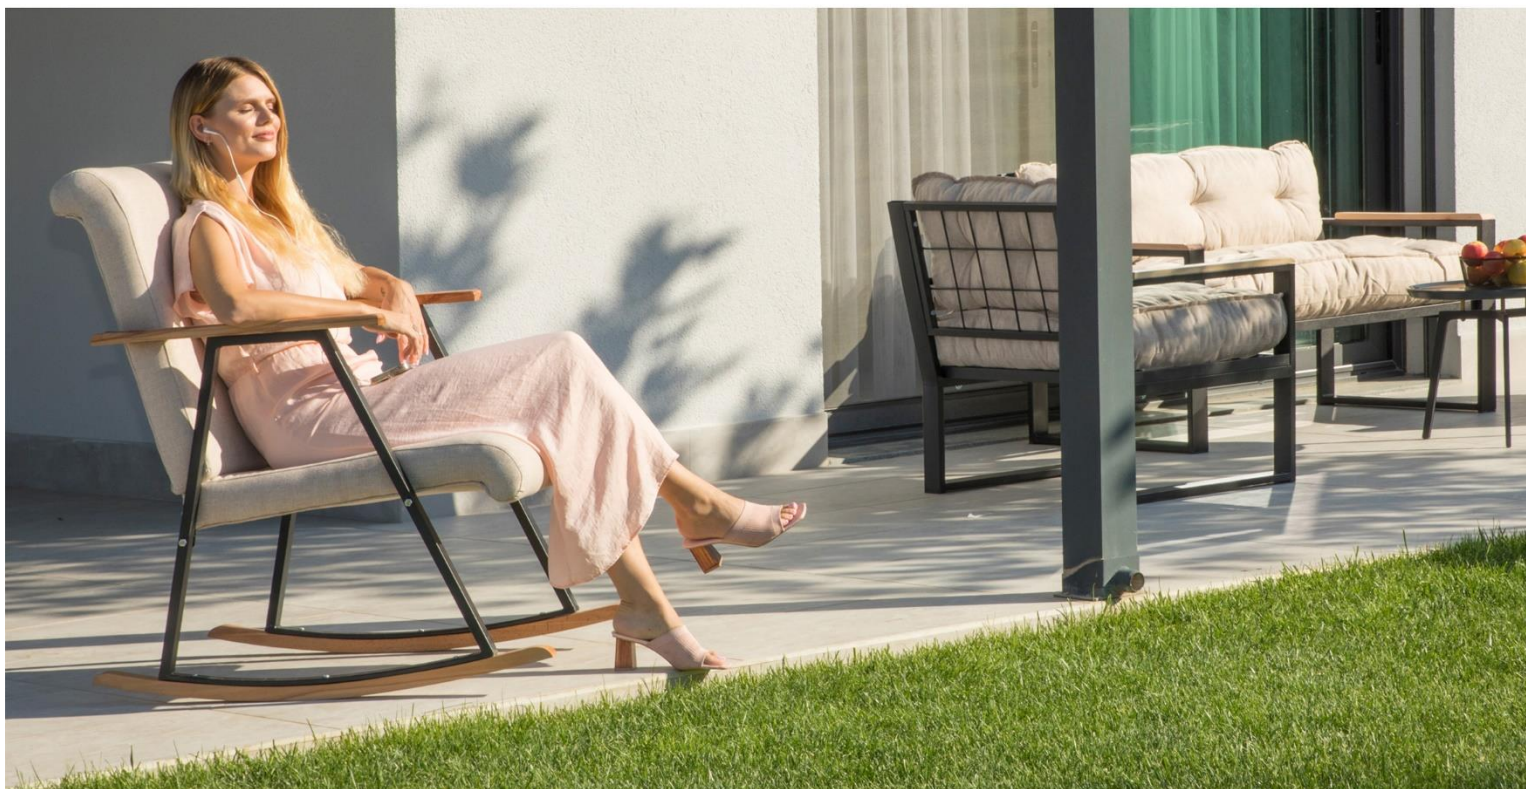

DIMENSIONS:

Height: 100cm Width: 65cm Depth: 100cm Back Height: 68 cm Seat Height: 48 cm

FILLING MATERIAL:

22 dns upholstery foam with 5 cm thickness.

FABRIC:

Raschel or linen.

20' DC CONTAINER - 180 UNIT
40' DC CONTAINER - 375 UNIT

COLOR CHART