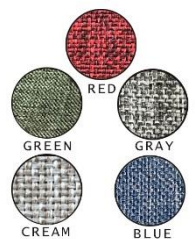

COLOR CHART