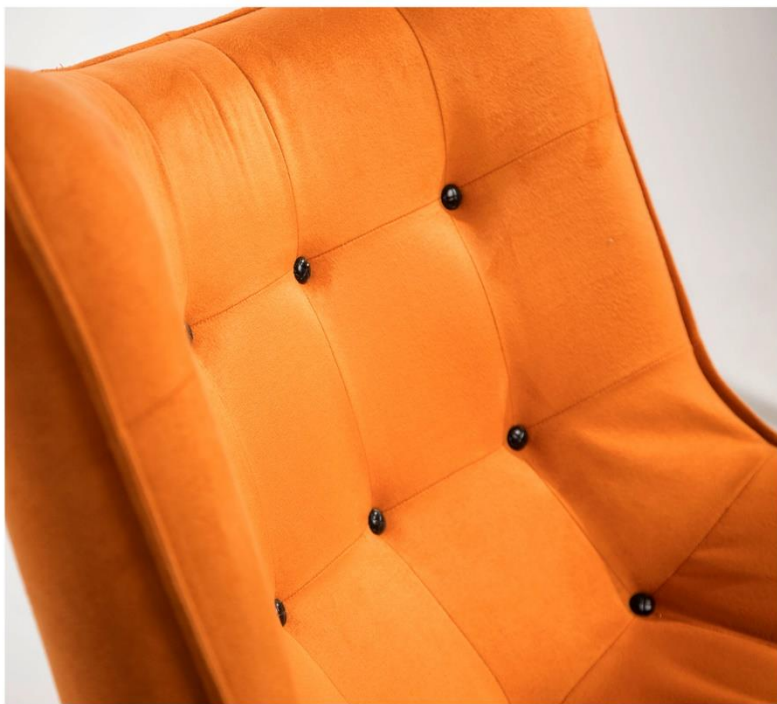

DIMENSIONS:

Width:100 cm Length:100 cm Height:90 cm Seating width:60 cm
Seating Height:50 cm Seat Depth:45 cm Back Height:50 cm Foot Height:30 cm

FILLING MATERIAL:

Crumb foam and fiber ball.

FABRIC:

Raschel or linen.

FILLING MATERIAL:

Crumb foam and fiber ball.

FABRIC:

Raschel or linen.

FEATURES:

It rotates 360 degrees due to its special design foot structure.

20' DC CONTAINER - 90 UNIT
40' DC CONTAINER - 190 UNIT

COLOR CHART

BERTA CONCEPT INGRID

DIMENSIONS:

Width:90 cm Depth:100 cm Height:94 cm Seat Width: 80 cm
Seat Depth:60 cm Back Height: 60 cm Foot Height: 30 cm

FILLING MATERIAL:

22 dns upholstery foam with 3 cm thickness.