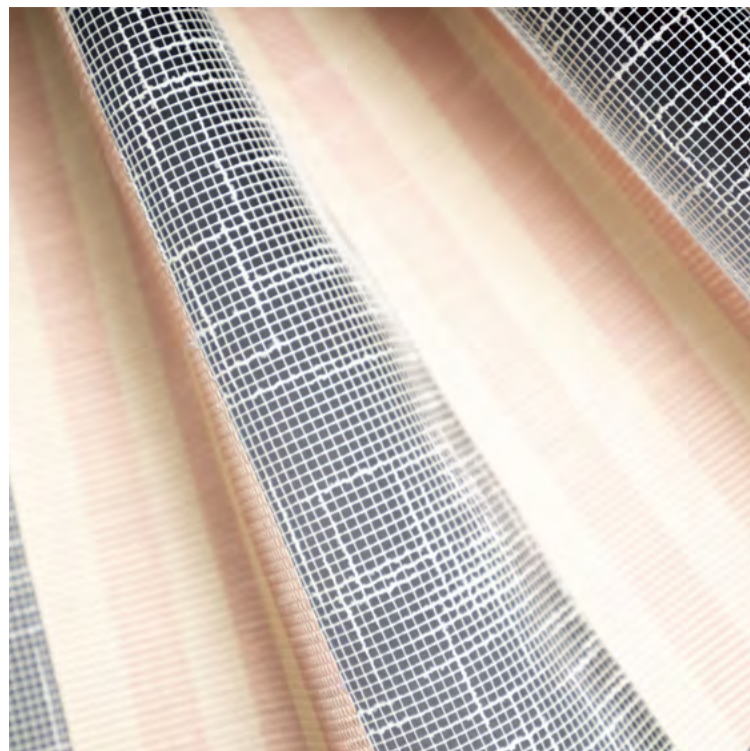

REF: BUFERA DA 2629