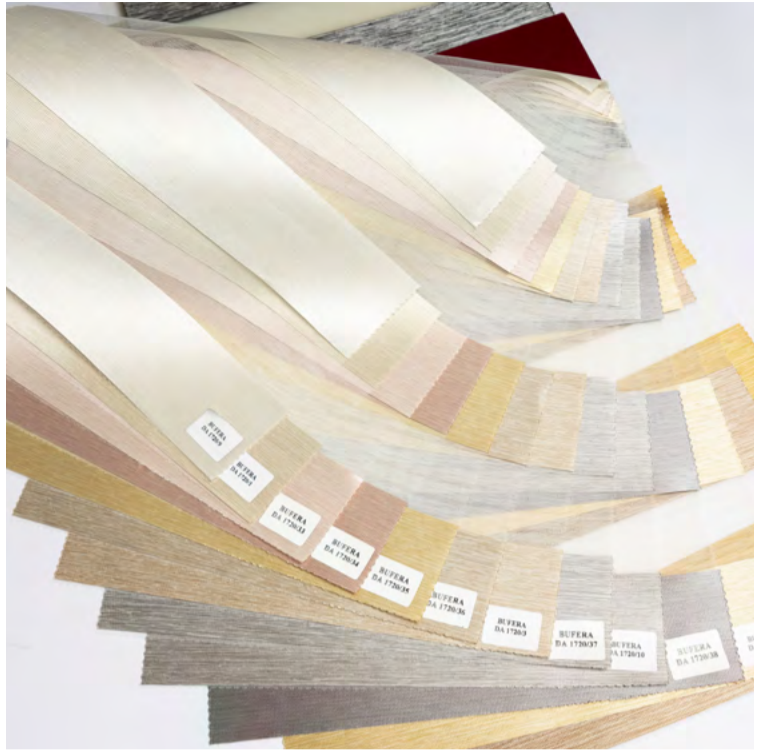

CATALOG

Fabrics

www.buferatextile.com.tr

ZEBRA

Our wide range of zebra type fabric is made up of a strip of fabric that can be semi-translucent or blackout and strip of veil style curtains.

You can find them in different colors, textures and designs.

Composition: 100% PES

REF: BFR DA 1714

REF: BUFERA DA 1720

REF: BUFERA DA 2460

REF: BUFERA DA 2395

REF: BUFERA BLACKOUT 2455

REF: BUFERA BLACKOUT 2689

BUFERA SOFT

Another variation of zebra type fabric with vanguard details and designs that make it perfect for a change of atmosphere in diferent spaces. It is a light and elegant fabric available in different colors and textures.

Composition: 100% PES

REF: BUFERA S 1982

REF: BFR S 2438

REF: BFR S 2438

TULLE

Our fabrics in the tulle category are a classic and simple version that brings elegance to more welcoming spaces. We have a different colors at your disposal.