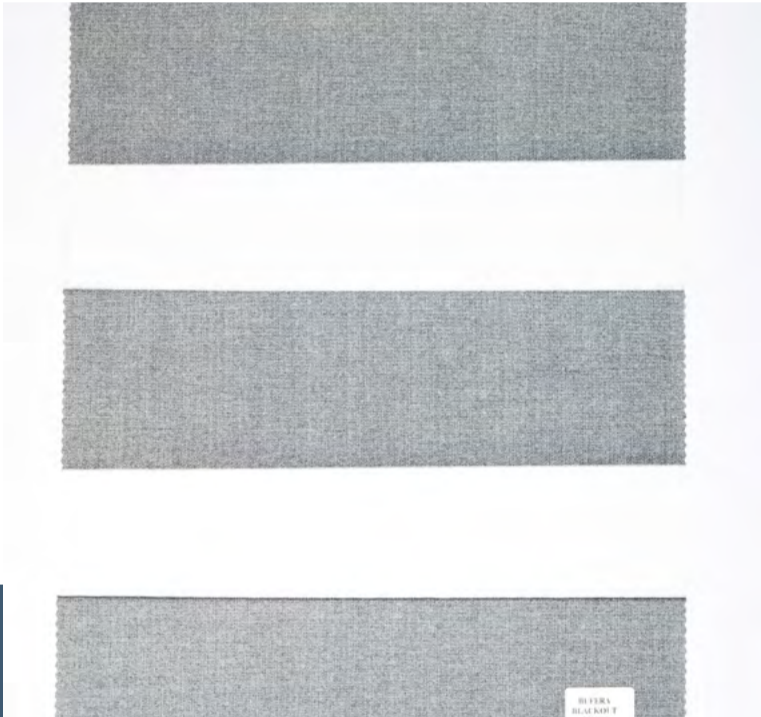

REF: BUFERA BLACKOUT 2614