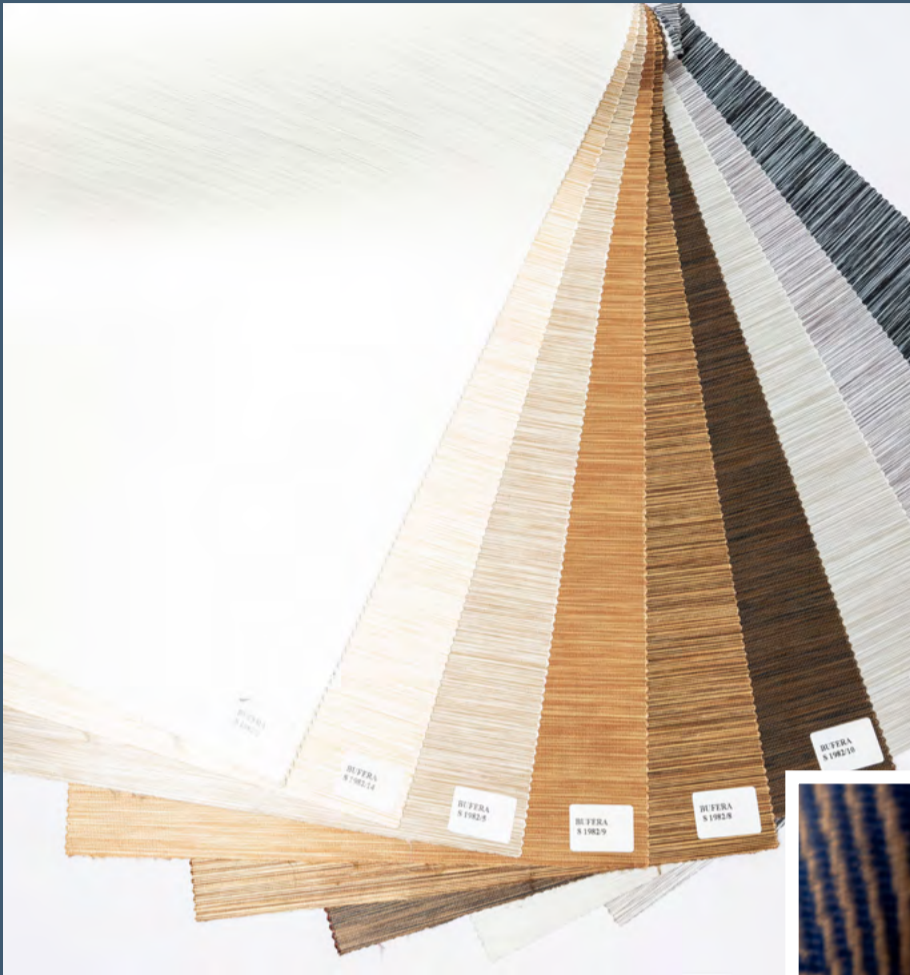

CATALOG

Fabrics

www.buferatextile.com.tr

ZEBRA

Our wide range of zebra type fabric is made up of a strip of fabric that can be semi-translucent or blackout and strip of veil style curtains.

You can find them in different colors, textures and designs.

Composition: 100% PES

REF: BUFERA DA 2189

REF: BUFERA SOFT

ZEBRA TARAK RAPORLU

REF: BUFERA BLACKOUT 2651

This zebra type fabric option provides a delicate touch of design in the weft to add personality to a space. It is a light and elegant fabric available in different colors, textures and blackout.

Another variation of zebra type fabric with vanguard details and designs that make it perfect for a change of atmosphere in diferent spaces. It is a light and elegant fabric available in different colors and textures.

Composition: 100% PES

REF: BUFERA S 1982

REF: BFR S 2438

REF: BFR S 2438

TULLE

Our fabrics in the tulle category are a classic and simple version that brings elegance to more welcoming spaces. We have a different colors at your disposal.