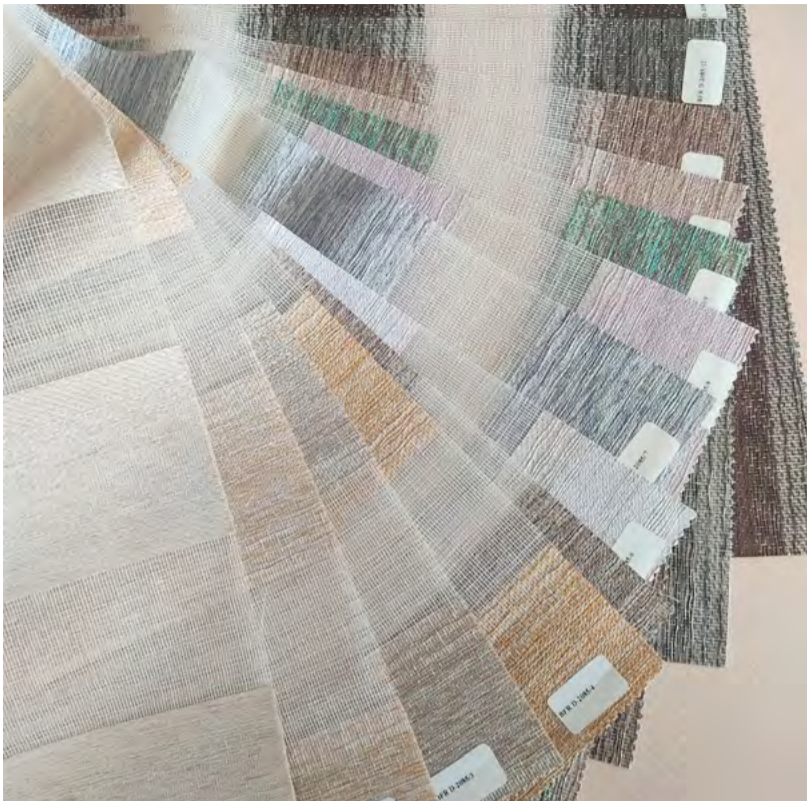

REF: BFR D 2085