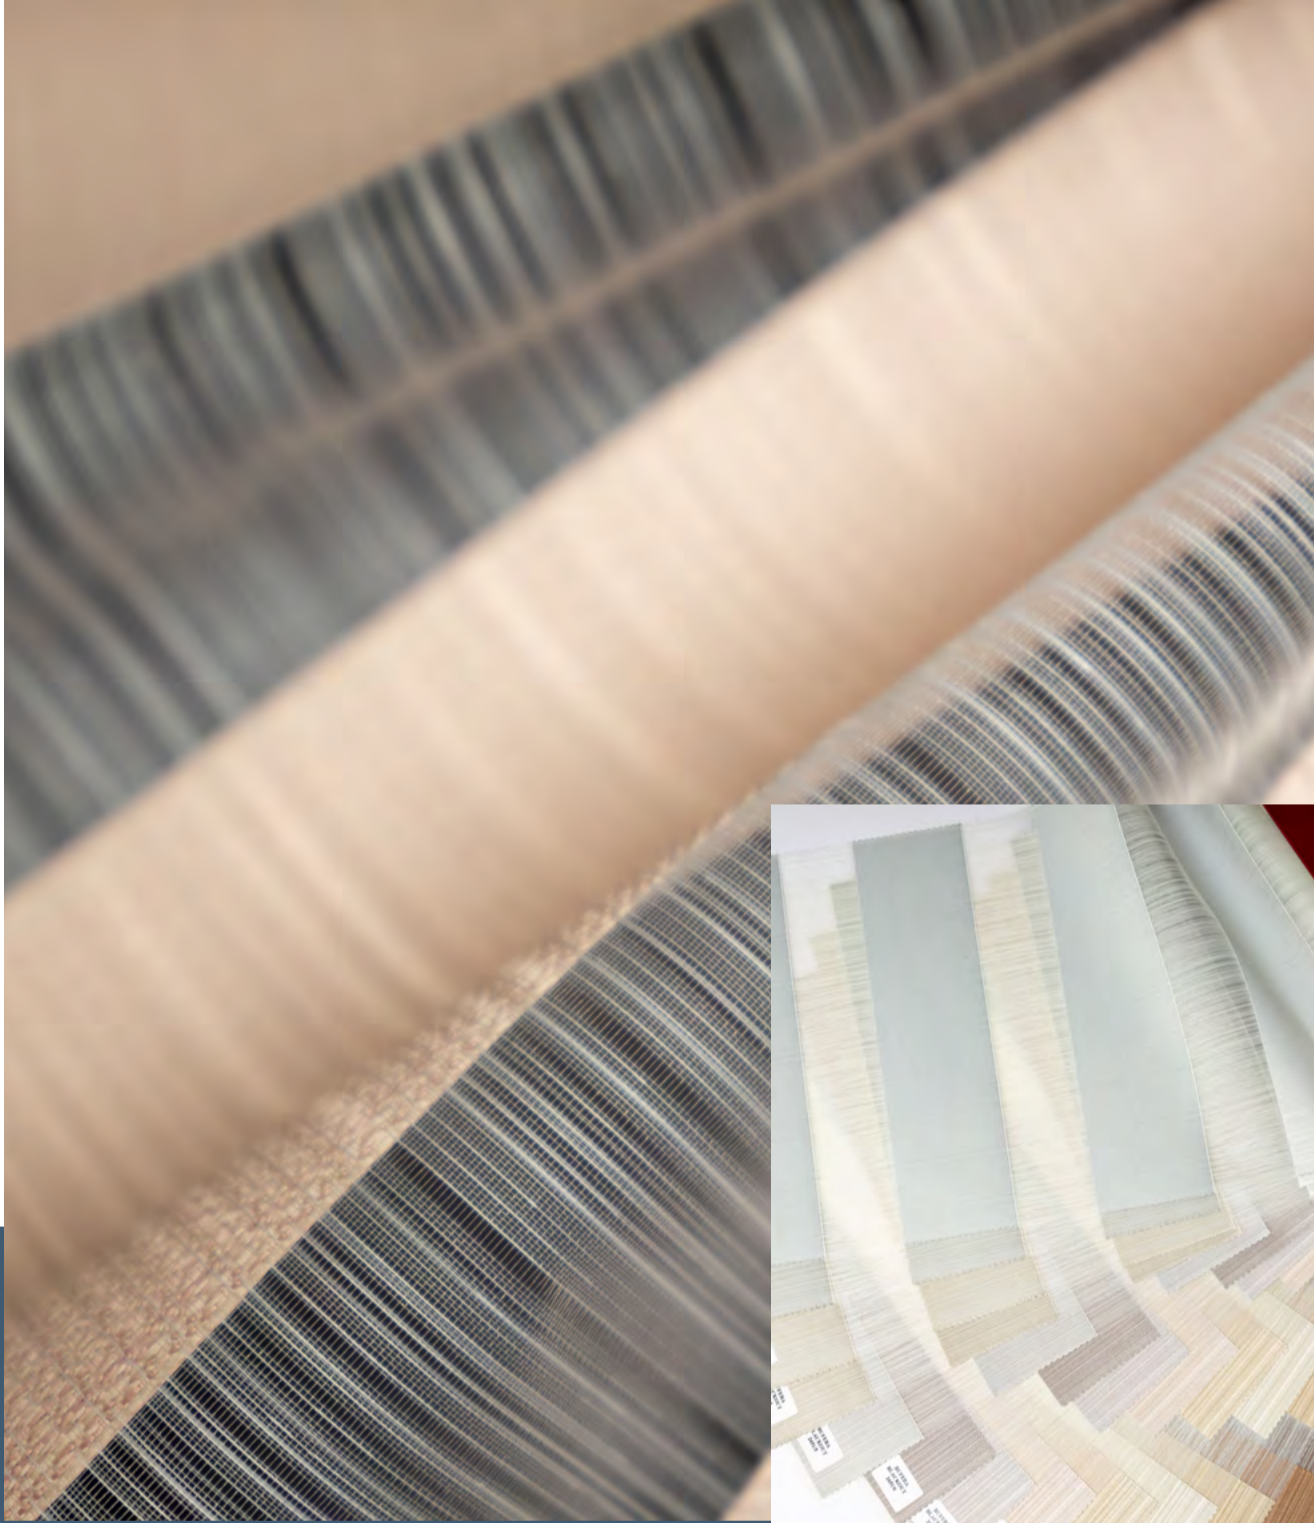

CATALOG

Fabrics

www.buferatextile.com.tr

ZEBRA

Our wide range of zebra type fabric is made up of a strip of fabric that can be semi-translucent or blackout and strip of veil style curtains.

You can find them in different colors, textures and designs.

Composition: 100% PES

REF: BUFERA DA 2189

REF: BUFERA SOFT

ZEBRA TARAK RAPORLU

REF: BUFERA BLACKOUT 2651

This zebra type fabric option provides a delicate touch of design in the weft to add personality to a space. It is a light and elegant fabric available in different colors, textures and blackout.

Another variation of zebra type fabric with vanguard details and designs that make it perfect for a change of atmosphere in diferent spaces. It is a light and elegant fabric available in different colors and textures.