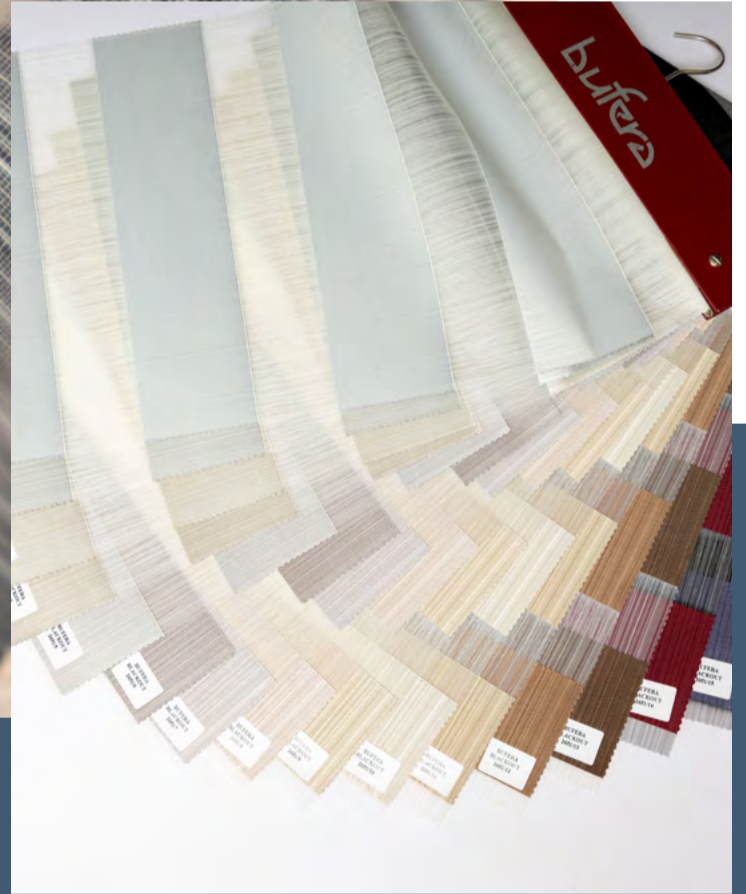

CATALOG

Fabrics

www.buferatextile.com.tr

ZEBRA

Our wide range of zebra type fabric is made up of a strip of fabric that can be semi-translucent or blackout and strip of veil style curtains.

You can find them in different colors, textures and designs.

Our SOFT zebra type fabrics are a simple option that provide a touch of warmth and design, offering light and privacy.

We have different colors and finishes to offer variety of options that are integrated into harmonious interior spaces.

Composition: 100% PES

REF: BUFERA DA 2189

REF: BUFERA SOFT

ZEBRA TARAK RAPORLU

REF: BUFERA BLACKOUT 2651

This zebra type fabric option provides a delicate touch of design in the weft to add personality to a space. It is a light and elegant fabric available in different colors, textures and blackout.

Composition: 100% PES

REF: BUFERA S 1982

REF: BFR S 2438

REF: BFR S 2438

TULLE

Our fabrics in the tulle category are a classic and simple version that brings elegance to more welcoming spaces. We have a different colors at your disposal.