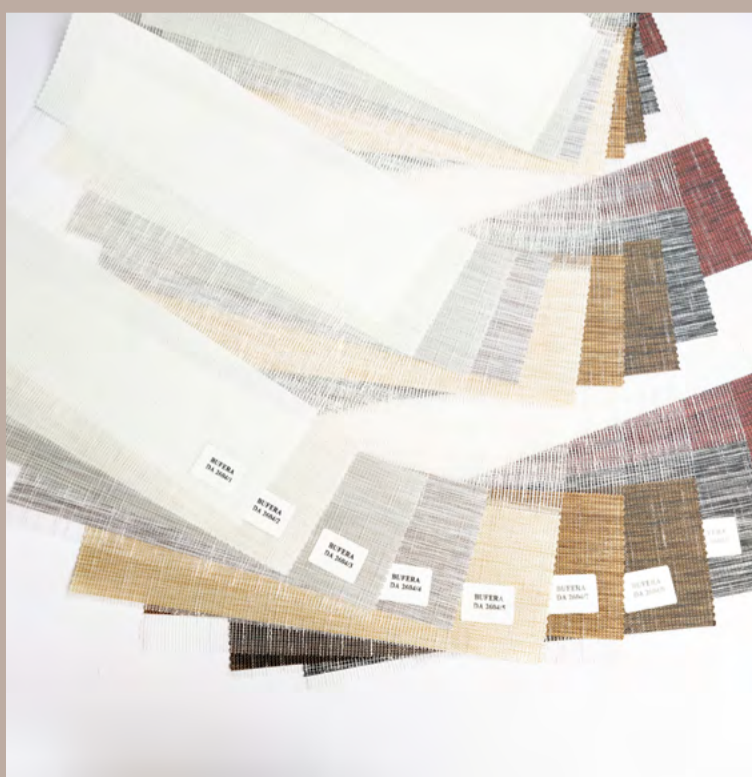

REF: BUFERA DA 2604