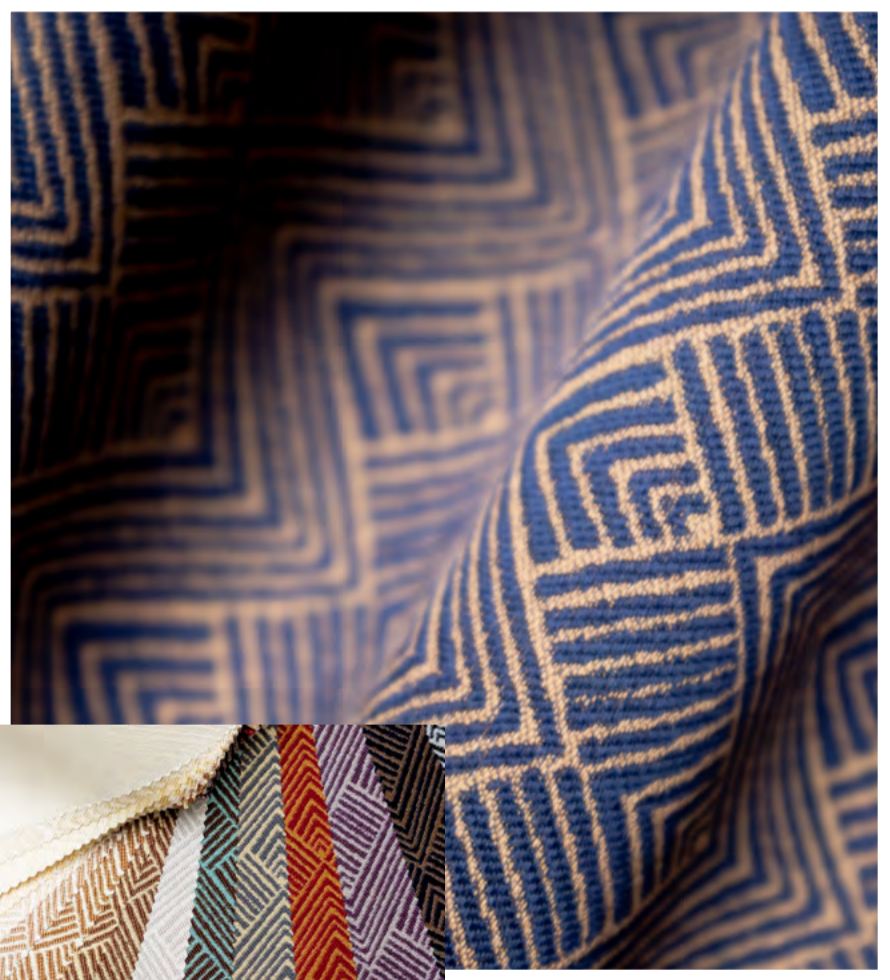

REF: BFR S 2438