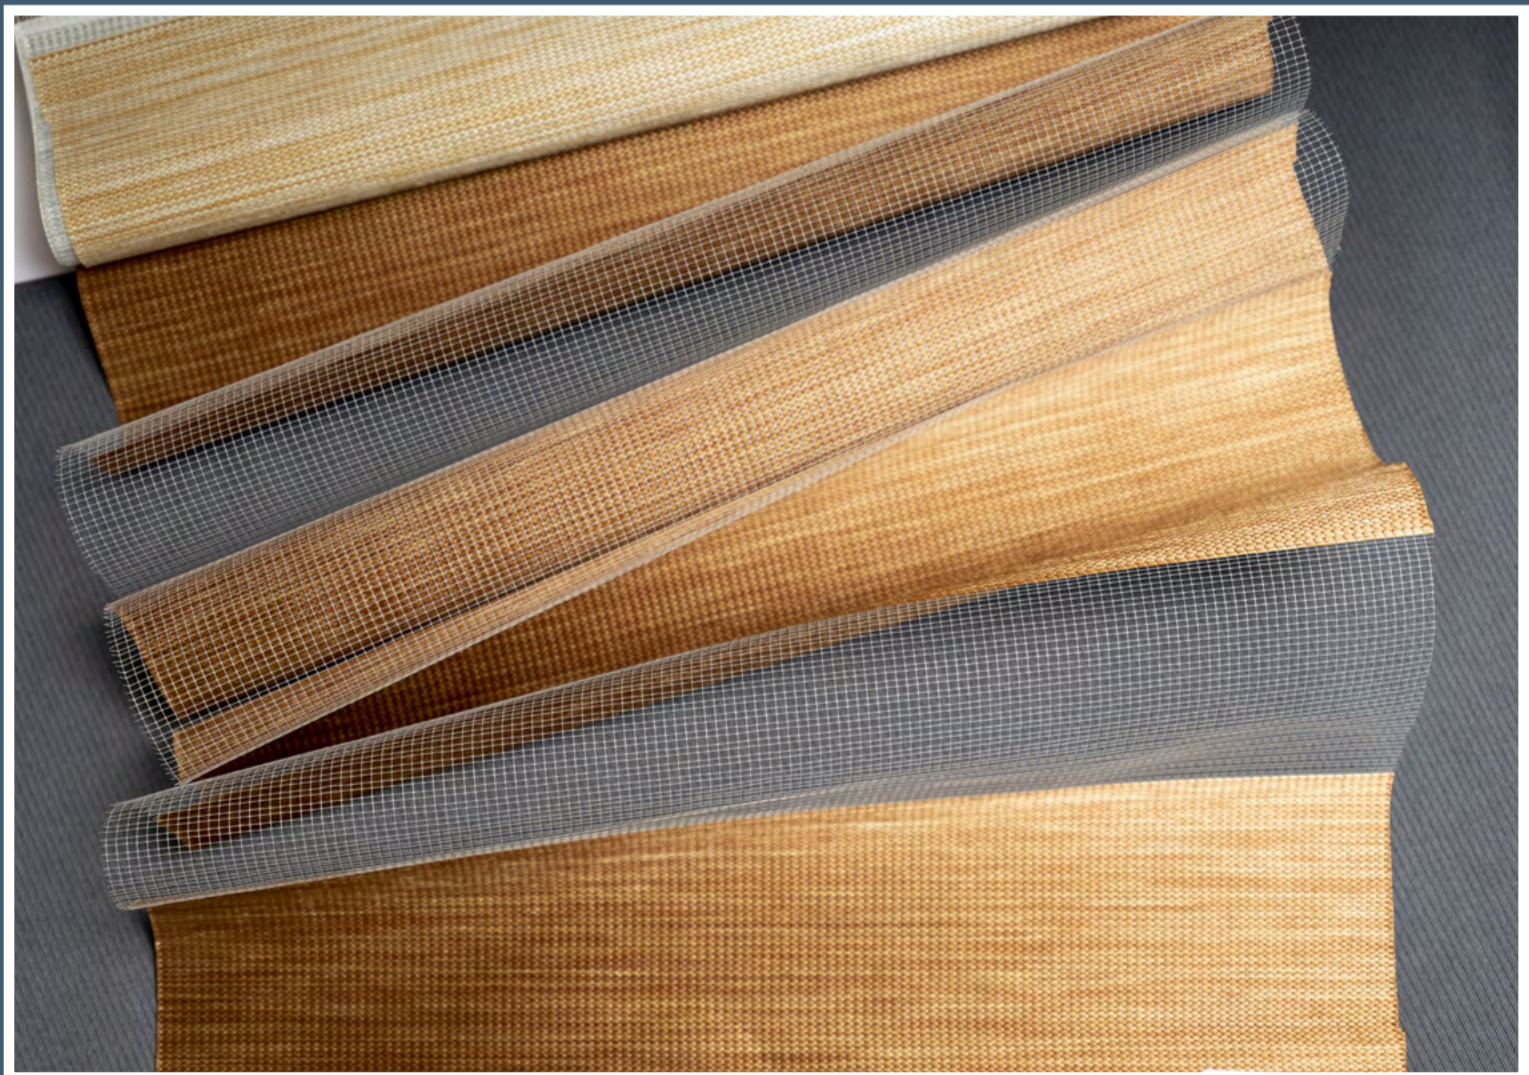

CATALOG

Fabrics

www.buferatextile.com.tr

ZEBRA

Our wide range of zebra type fabric is made up of a strip of fabric that can be semi-translucent or blackout and strip of veil style curtains.

You can find them in different colors, textures and designs.

Composition: 100% PES

REF: BFR DA 1714

REF: BUFERA DA 1720

REF: BUFERA DA 2460

REF: BUFERA DA 2395

REF: BUFERA BLACKOUT 2455

REF: BUFERA BLACKOUT 2689

BUFERA SOFT

Composition: 100% PES

REF: BUFERA DA 2189

REF: BUFERA SOFT

ZEBRA TARAK RAPORLU

REF: BUFERA BLACKOUT 2651

This zebra type fabric option provides a delicate touch of design in the weft to add personality to a space. It is a light and elegant fabric available in different colors, textures and blackout.

Another variation of zebra type fabric with vanguard details and designs that make it perfect for a change of atmosphere in diferent spaces. It is a light and elegant fabric available in different colors and textures.