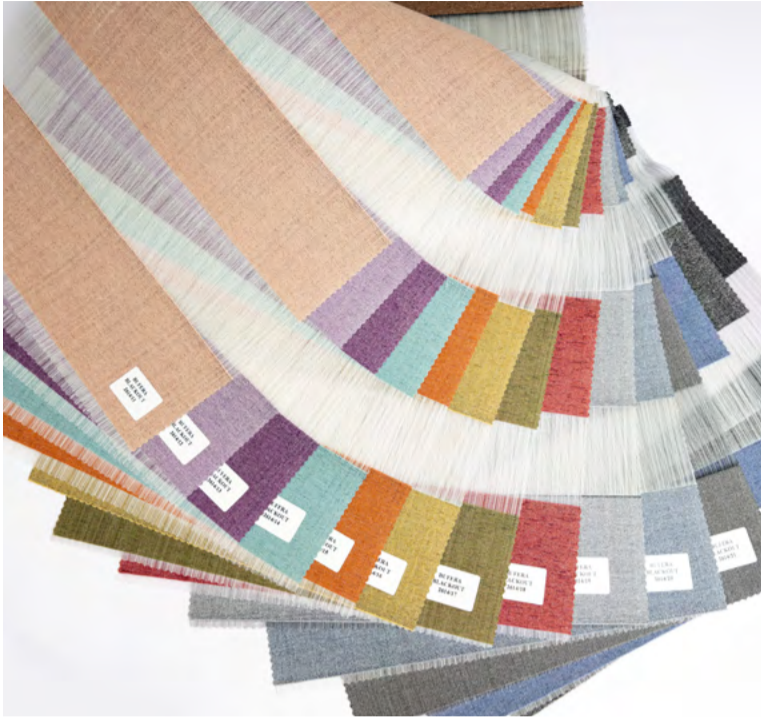

REF: BUFERA BLACKOUT 2614