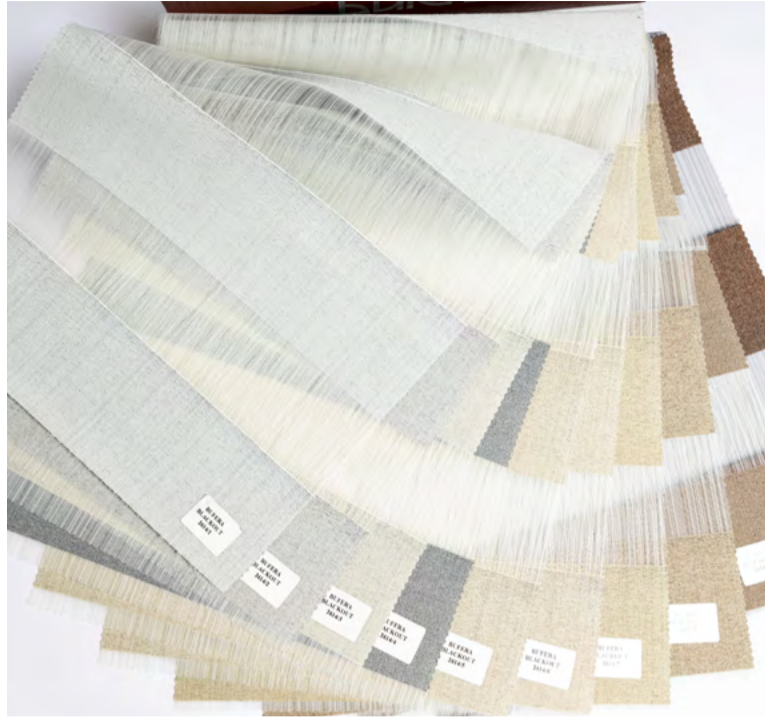

REF: BUFERA BLACKOUT 2614