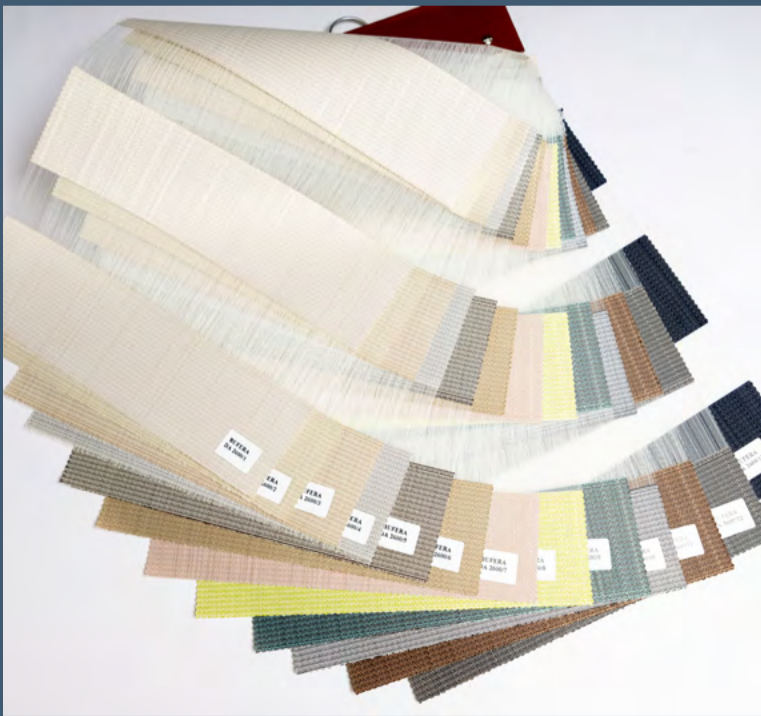

REF: BUFERA DA 2600