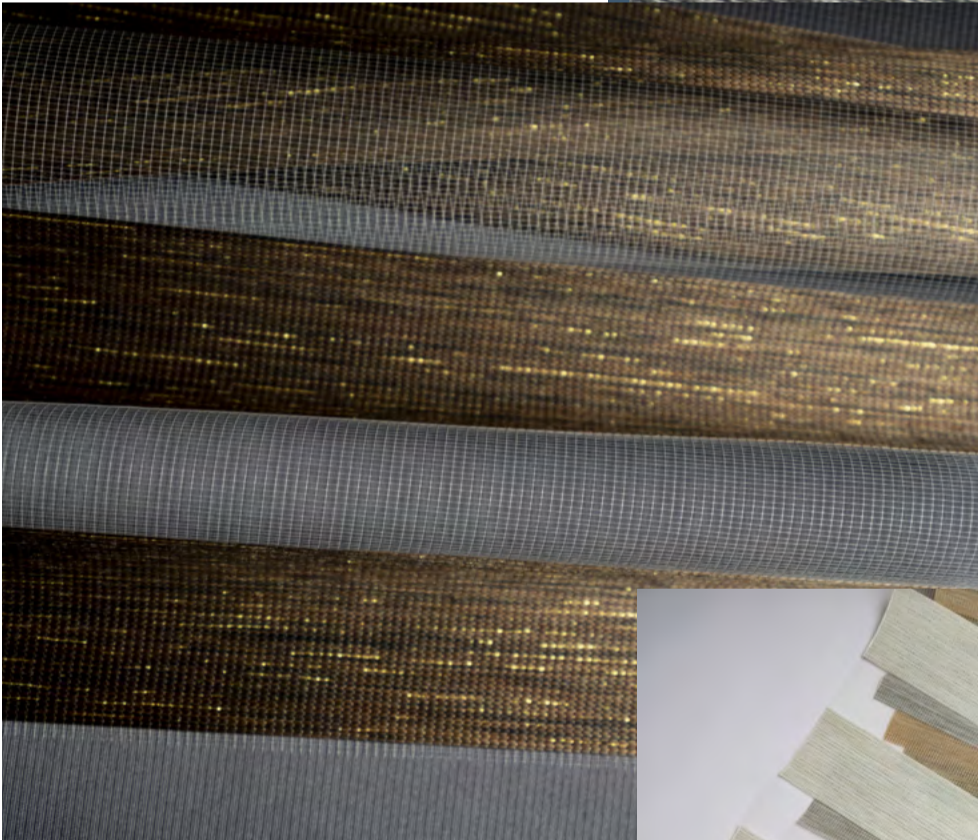

CATALOG

Fabrics

www.buferatextile.com.tr

ZEBRA

Our wide range of zebra type fabric is made up of a strip of fabric that can be semi-translucent or blackout and strip of veil style curtains.

You can find them in different colors, textures and designs.

Our SOFT zebra type fabrics are a simple option that provide a touch of warmth and design, offering light and privacy.

We have different colors and finishes to offer variety of options that are integrated into harmonious interior spaces.

Composition: 100% PES

REF: BUFERA DA 2189

REF: BUFERA SOFT

ZEBRA TARAK RAPORLU

REF: BUFERA BLACKOUT 2651

This zebra type fabric option provides a delicate touch of design in the weft to add personality to a space. It is a light and elegant fabric available in different colors, textures and blackout.

Another variation of zebra type fabric with vanguard details and designs that make it perfect for a change of atmosphere in diferent spaces. It is a light and elegant fabric available in different colors and textures.