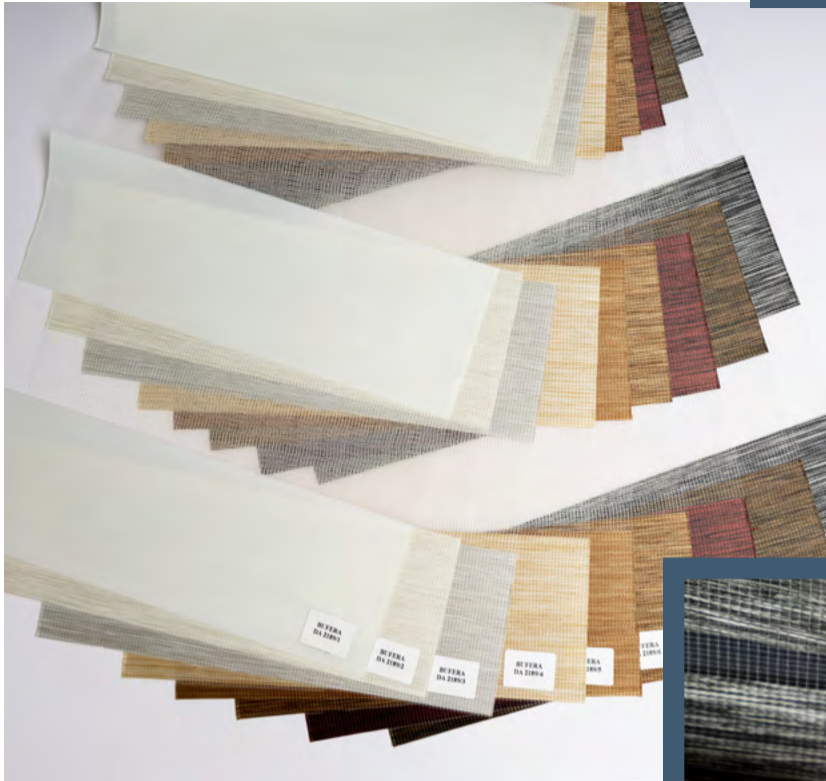

REF: BUFERA DA 2189