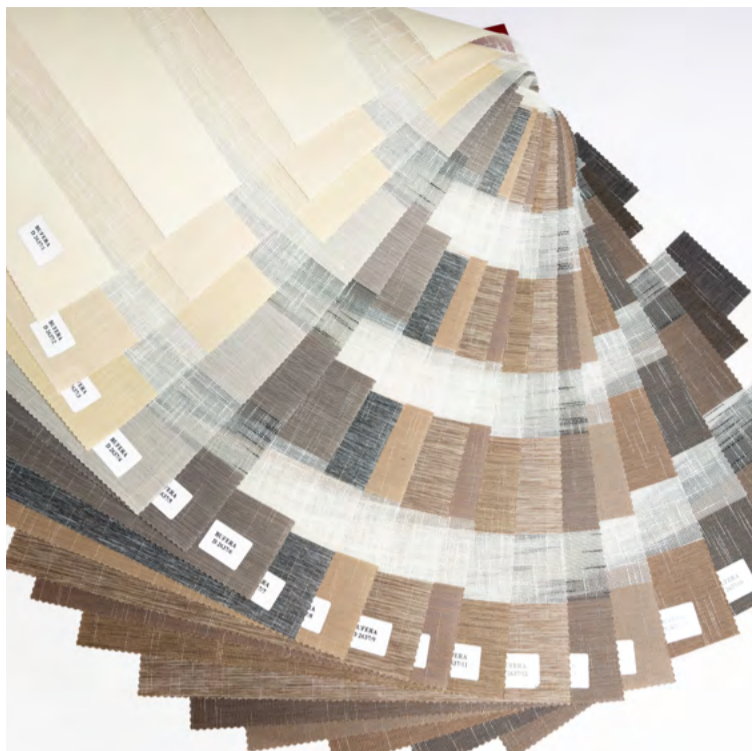

REF: BUFERA D 2637