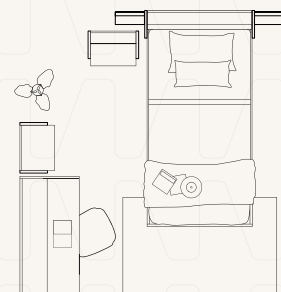

Do you want your books and phone right next to you? If so, Arwen is the right pick for you. Arwen bed offers a right-left, closed or open usage on demand, and keeps everything you'd like in your reach near to you.

Arwen Teen Room; Bed Frame & Headboard (100x200cm); MM1.39.84.U1 W:110,2cm D:233,3cm H:119,2cm, Bed Frame & Headboard (120x200cm); MM1.39.24.U1 W:130,2cm D:233,3cm H:119,2cm, Nightstand; MM1.39.06.U1 W:50cm D:46,5cm H:61,5cm, Chiffonier; MM1.39.07.U1 W:90cm D:48,8cm H:86,5cm, Chiffonier Mirror; MM1.39.12.U1 W:70cm D:4,5cm H:60cm, Chest Of Drawers; MM1.39.27.U1 W:60cm D:46,8cm H:114,3cm, Wall Mirror; MM1.39.52.U1 W:42,1cm D:43,3cm H:171cm

At left, or at right if you wish so.
but how about both?

What's your **choice?**

Arwen Teen Room; Bed Frame & Headboard (100x200cm); MM1.39.84.U1 W:110,2cm D:233,3cm H:119,2cm, Bed Frame & Headboard (120x200cm); MM1.39.24.U1 W:130,2cm D:233,3cm H:119,2cm, Nightstand; MM1.39.06.U1 W:50cm D:46,5cm H:61,5cm, Chiffonier; MM1.39.07.U1 W:90cm D:48,8cm H:86,5cm, Chiffonier Mirror; MM1.39.12.U1 W:70cm D:4,5cm H:60cm, Wall Mirror; MM1.39.52.U1 W:42,1cm D:43,3cm H:171cm

Corso Teen Room; Bed Frame & Headboard (100x200cm); MM1.40.84.U1 W:119cm D:209,3cm H:116,3cm, Bed Frame & Headboard (120x200cm); MM1.40.84.U1 W:139cm D:209,3cm H:116,3cm, Nightstand; MM1.42.06.U1 W:56,2cm D:48,6cm H:54,4cm, Chiffonier; MM1.42.07.U1 W:91,2cm D:48,6cm H:86,7cm, Chiffonier Mirror; MM1.42.12.U1 W:89,8cm D:6,6cm H:78,3cm, Chest Of Drawers; MM1.42.27.U1 W:61,2cm D:48,6cm H:121,2cm