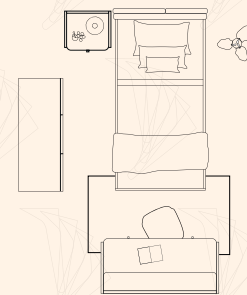

VENA

#EndlessRefreshment

Reflecting the noble stance of the white color, Vena Teen Room completes its plain design with black metal legs, giving the room of Teen people a privileged look.

Vena Teen Room, leaving the chaos of life out and takes its place in your room to enjoy the comfort.