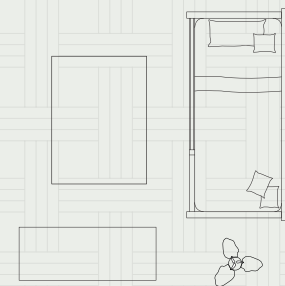

CORSO

#A Minimalist Touch

With its specific surface pattern and reflection of serenity deriving from Scandinavian attributes, "Corso Kids' Room", awakens a feeling of touch along with fiber looks of its own.

The jute texture and pearl color that gives the product its identity is full of peace, and you will not want to leave your room for its color; yet meet your needs with different storage options that you can choose in line with pleasant days that await you.