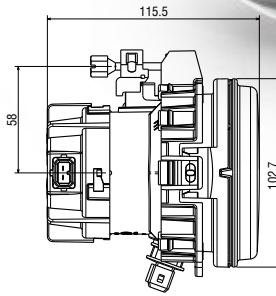

Yeni Cadface Spot Uzun Hüzme + Park (Pozisyon) Far

New Cadface Spot High Beam + Park (Positioning) Lamp

Araç ön aydınlatma / Vehicle Front Lighting
Ece onaylı / Ece Homologated

Ürün No Product No	Servis No (Ampüllü) Service No (With Bulb)	Volt Voltage	Cam Tipi Glass Type	Ampul Bulb	Araç Soket Vehicle Socket	Koli Standartı (Adet/Piece)
13114E	13114F	12 V	Çizgisiz (Without Stripe)	H1 / 55W / W5W	TYCO (AMP) 282762-1	12
	12939F	24 V		H1 / 70W / W5W		12