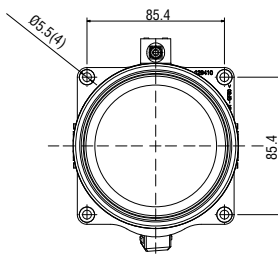

## Cadface Spot Uzun Hüzme + Park (Pozisyon) Far Cadface Spot High Beam + Park (Positioning) Lamp

Araç ön aydınlatma / Vehicle Front Lighting  
Ece onaylı / Ece Homologated

Ürün No Product No	Servis No (Ampüllü) Service No (With Bulb)	Volt Voltage	Cam Tipi Glass Type	Ampul Bulb	Araç Soket Vehicle Socket	Koli Standartı Package Standard
14231E	14217F	12V	Çizgisiz (Without Stripe)	H1 55W	TYCO(AMP) 282762-1	12
	14086F	24V		H1 70W		12
	14231F	24V		H1 70W		12