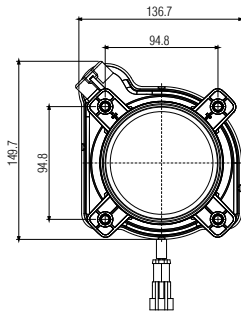

Cadface® Merceklı Kısa Hüzme Far + Pozisyon (Ledli) Projected Low Beam + Positioning (With Led)

Araç ön aydınlatma / Vehicle front lighting
Ece onaylı / Ece homologated

Ürün No Product No	Servis No (Ampullü) Service No (With Bulb)	Volt Voltage	Ayar Tipi Adjustment Type	Cam Tipi Glass Type	Ampul Bulb	Araç Soket Vehicle Socket	Koli Standartı (Adet/Piece)
13569E	13569F	12 V	Manuel (Manual)	Çizgisiz (Without Stripe)	H1/55W LED	TYCO (AMP) 282080-1	12
13571E	13571F	24 V			H1/70W LED		12
13570E	13570F	12 V	Ayar Motorlu (With Leveling Acuater)		H1/55W LED		12
13572E	13572F	24 V			H1/70W LED		12