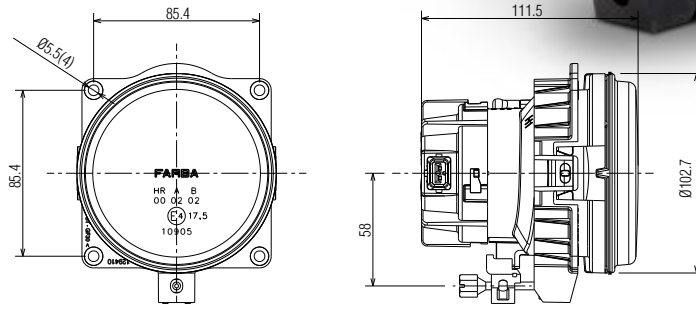

Yeni Cadface Sis Farı

(Askeri araçlar için)

New Cadface Fog Lamp

(For Military Vehicles)

Araç ön aydınlatma / Vehicle Front Lighting
Ece onaylı / Ece Homologated