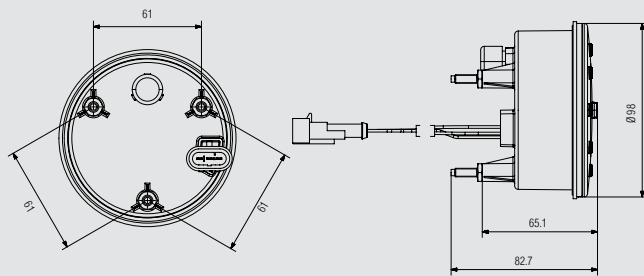

Ø98 Tekli Arka Stop lambaları (Ledli)

Ø98 Single Rear
Lighting Lamps With Led

Ece onaylı / Ece homologated

Ürün No Product No	Servis No Service No	Volt Voltage	Fonksiyon Functions	Ampul Bulb	Araç Soket Vehicle Socket	Koli Standartı (Adet/Piece)
18811E	18811F	12 V	Geri Vites (Reverse)	LED	TYCO(AMP) 282080-1	12
18812E	18812F	24 V				
18813E	18813F	12 V	Sis (Fog)			12
18814E	18814F	24 V