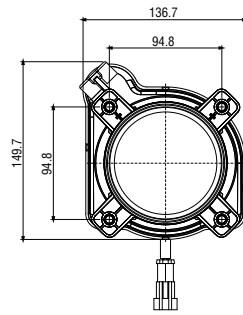

Cadface® Merceklı Kısa Hüzme Far + Pozısyon (Ledlı/Sıyah Çerçeveselı) Projected Low Beam + Positioning (With Led/Black Frame)

Araç ön aydınlatma / Vehicle front lighting
Ece onaylı / Ece homologated

Ürün No Product No	Servis No (Ampullü) Service No. (With Bulb)	Volt Voltage	Ayar Tipi Adjustment Type	Cam Tipi Glass Type	Ampul Bulb	Araç Soket Vehicle Socket	Koli Standartı (Adet/Piece)
15218E	15218F	12V	Manuel (Manual)	Çizgisiz (Without Stripe)	H1 55W LED	TYCO(AMP) 282080-1	12
15219E	15219F	24V			H1 70W LED		12
15220E	15220F	12V	Ayar Motorlu (With Leveling Acuator)		H1 55W LED		12
15221E	15221F	24V			H1 70W LED		12