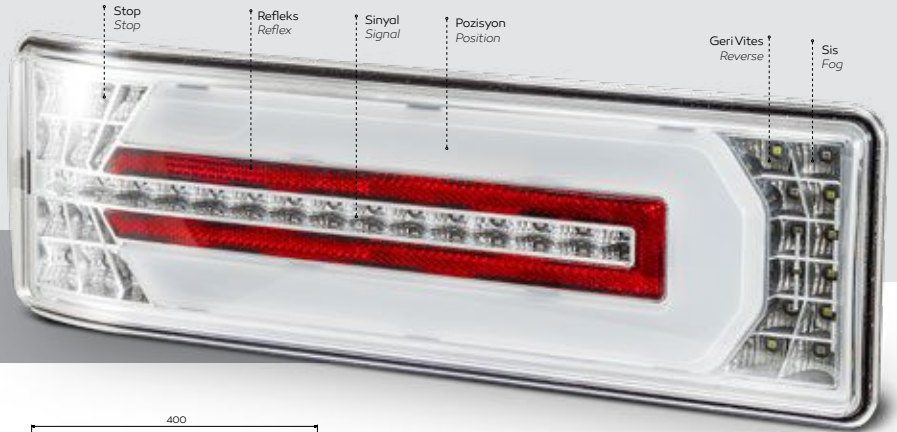

Unistop 4® (Full LED)

Araç arka aydınlatma / Vehicle rear lighting
Ece onaylı / Ece homologated
Kayar sinyalli / With dynamic indicator