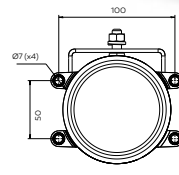

Ø90 LED DRL+Pozisyon Ø90 LED DRL+Position

Araç ön aydınlatma / Vehicle Front Lighting
Ece onaylı / Ece Homologated

Ürün No Product No	Servis No (Ampullü) Service No (With Bulb)	Volt Voltage	Lens Tipi Lens Type	Ampul Bulb	Araç Soket Vehicle Socket	Koli Standartı (Adet/Piece)
15887E	15887F	12 V	PC Lens	LED	TYCO(AMP) 282087-1	30
15888E	15888F	24 V				30
15889E (Braketli/With Bracket)	15889F (Braketli/With Bracket)	12 V				30
15890E (Braketli/With Bracket)	15890F (Braketli/With Bracket)	24 V				30