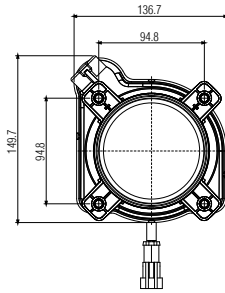

Cadface® Merceklı Kısa Hüzme Far + Pozısyon (Ledlı) Projected Low Beam + Positioning (With Led)

Araç ön aydınlatma / Vehicle front lighting
Ece onaylı / Ece homologated

Ürün No Product No	Servis No (Ampullü) Service No. (With Bulb)	Volt Voltage	Ayar Tipi Adjustment Type	Lens Tipi Lens Type	Ampul Bulb	Araç Soket Vehicle Socket	Koli Standartı (Adet/Piece)
12599E	12599F	12 V	Manuel (Manual)	PC Lens (PC Lens)	H1 55W LED	TYCO (AMP) 282080-1	12
12601E	12601F	12 V	Ayar Motorlu (With Leveling Acuator)				12