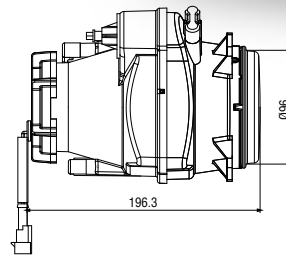

Cadface® Merceklı Kısa Hüzme Far + Pozısyon (Ledlı/Sıyah Çerçeveselı) Projected Low Beam + Positioning (With Led/Black Frame)

Araç ön aydınlatma / Vehicle front lighting
Ece onaylı / Ece homologated

Ürün No Product No	Servis No (Ampullü) Service No. (With Bulb)	Volt Voltage	Ayar Tipi Adjustment Type	Cam Tipi Glass Type	Ampul Bulb	Araç Soket Vehicle Socket	Koli Standartı (Adet/Piece)
15218E	15218F	12V	Manuel (Manual)	Çizgisiz (Without Stripe)	H1 55W LED	TYCO(AMP) 282080-1	12
15219E	15219F	24V			H1 70W LED		12
15220E	15220F	12V	Ayar Motorlu (With Leveling Acuator)		H1 55W LED		12
15221E	15221F	24V			H1 70W LED		12