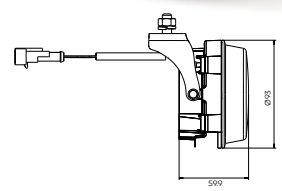

YENİ
NEW

Ø90 LED DRL Ø90 LED DRL

Araç ön aydınlatma / Vehicle Front Lighting
Ece onaylı / Ece Homologated

Ürün No Product No	Servis No (Ampullü) Service No (With Bulb)	Volt Voltage	Lens Tipi Lens Type	Ampul Bulb	Araç Soket Vehicle Socket	Koli Standartı (Adet/Piece)
15829E	15829F	12 V	PC Lens	LED	TYCO(AMP) 282080-1	30
15849E	15849F	24 V				30
15863E (Braketli/With Bracket)	15863F (Braketli/With Bracket)	12 V				30
15865E (Braketli/With Bracket)	15865F (Braketli/With Bracket)	24 V				30

YENİ
NEW