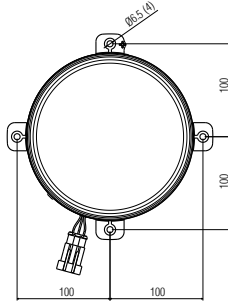

Farbalux Kısa Hüzme Far + Ön Pozisyon Lambası

Farbalux Freeform Low Beam Headlamp + Front Position Lamp

Araç ön aydınlatma / Vehicle front lighting
Ece onaylı / Ece homologated

Ürün No Product No	Servis No (Ampullü) Service No. (With Bulb)	Volt Voltage	Ayar Tipi Adjustment Type	Cam Tipi Glass Type	Ampul Bulb	Araç Soket Vehicle Socket	Paket Standartı (Package Standard)
13182E	13182F	12V	Manuel (Manual)	Çizgisiz (Without Stripe)	H7/55W W5W	TYCO(AMP) 282087-1	12
	13183F	24V			H7/70W W5W		12
13184E	13184F	12V	Ayar Motorlu (With Leveling Acuator)		H7/55W W5W		12
13185E	13185F	24V			H7/70W W5W		12