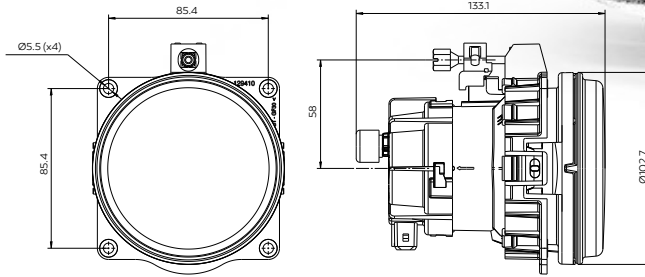

YENİ
NEW

Cadface® Sis H7 Cadface® Fog H7

Araç ön aydınlatma / Vehicle front lighting
Ece onaylı / Ece homologated

Ürün No Product No	Servis No (Ampüllü) Service No (With Bulb)	Volt Voltage	Cam Tipi Glass Type	Ampul Bulb	Araç Soket Vehicle Socket	Koli Standartı (Adet/Piece)
16097E	16097F	12 V	Çizgisiz (Without Stripe)	H7 55W	TYCO (AMP) C-282762	24
	16098F	24 V		H7 70W		24