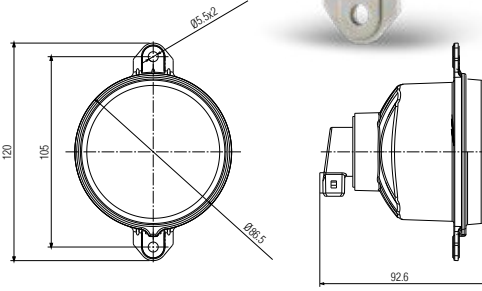

Ø70 Ön Sinyal Lambası Ø70 Front Signal Lamp

Araç ön aydınlatma / Vehicle Front Lighting
Ece onaylı / Ece Homologated

Ürün No Product No	Servis No (Ampül) Service No (With Bulb)	Volt Voltage	Lens Tipi Lens Type	Ampul Bulb	Araç Soket Vehicle Socket	Koli Standartı (Adet/Piece)
12824E	12824F	12 V	Naturel (Natural)	PY21W	TYCO(AMP) 282762-1	20
	12830F	24 V				20
12827E	12827F	12 V	Turuncu (Amber)	PY21W		20
	12831F	24 V				20