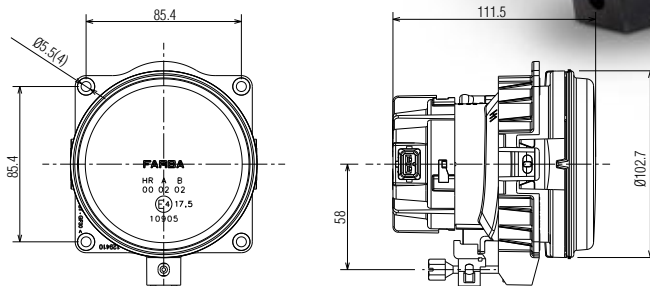

Yeni Cadface Sis Farı New Cadface Fog Lamp

Araç ön aydınlatma / Vehicle front lighting
Ece onaylı / Ece homologated

Ürün No Product No	Servis No (Ampullü) Service No (With Bulb)	Volt Voltage	Cam Tipi Glass Type	Ampul Bulb	Araç Soket Vehicle Socket	Koli Standartı (Adet/Piece)
13177E	13177F	12 V	Çizgisiz (Without Stripe)	H1 55W	TYCO (AMP) 282762-1	20
	12938F	24 V		H1 70W		20