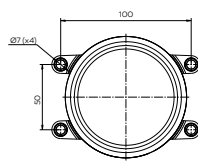

YENİ
NEW

Ø90 LED DRL Ø90 LED DRL

Araç ön aydınlatma / Vehicle Front Lighting
Ece onaylı / Ece Homologated

Ürün No Product No	Servis No (Ampullü) Service No (With Bulb)	Volt Voltage	Lens Tipi Lens Type	Ampul Bulb	Araç Soket Vehicle Socket	Koli Standartı (Adet/Piece)
15829E	15829F	12 V	PC Lens	LED	TYCO(AMP) 282080-1	30
15849E	15849F	24 V				30
15863E (Braketli/With Bracket)	15863F (Braketli/With Bracket)	12 V				30
15865E (Braketli/With Bracket)	15865F (Braketli/With Bracket)	24 V				30

YENİ
NEW