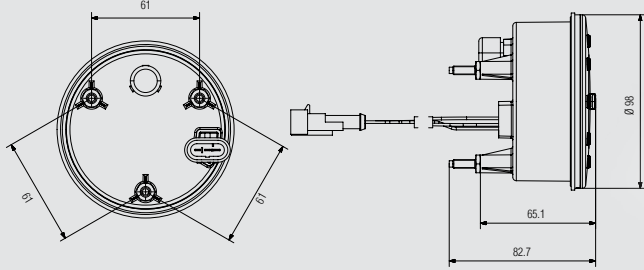

Ø98 Tekli Arka Stop Lambası / Ledli (Sinyal + Pozisyon + Stop)

Ø98 Single Rear Lighting Lamps
With Led (Signal+Position+Stop)

Araç arka aydınlatma / Vehicle rear lighting
Ece onaylı / Ece homologated

Ürün No Product No	Servis No Service No	Volt Voltage	Fonksiyon Functions	Ampul Bulb	Araç Soket Vehicle Socket	Koli Standartı (Adet/Piece)
17735E	17735F	12 V	Sinyal + Stop + Pozisyon (Signal + Stop + Position)	LED	TYCO(AMP) 282088-1	30
17736E	17736F	24 V				30
17539E	17539F	12 V				30
17540E	17540F	24 V				30