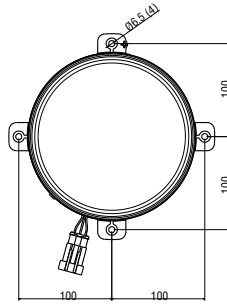

Farbalux Uzun Hüzme Far Farbalux High Beam Headlamp

Araç ön aydınlatma / Vehicle Front Lighting
Ece onaylı / Ece Homologated

Ürün No Product No	Servis No (Ampüllü) Service No (With Bulb)	Volt Voltage	Ayar Tipi Adjustment Type	Cam Tipi Glass Type	Ampul Bulb	Araç Soket Vehicle Socket	Koli Standartı Package Standard
13180E	13180F	12 V	Manuel (Manual)	Çizgisiz (Without Stripe)	H1/55W	TYCO (AMP) 282080-1	20
	13181F	24 V			H1/70W		20