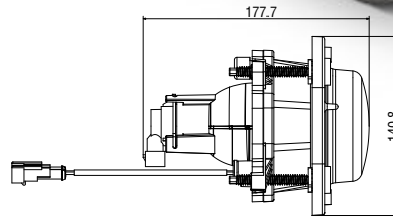

Bi-Halogen Kısa + Uzun Hızme Far Bi-Halogen Low + High Beam Lamp

Araç ön aydınlatma / Vehicle Front Lighting
Ece onaylı / Ece Homologated

Ürün No Product No	Servis No (Ampullü) Service No (With Bulb)	Volt Voltage	Ayar Tipi Adjustment Type	Cam Tipi Glass Type	Ampul Bulb	Araç Soket Vehicle Socket	Koli Standartı (Adet/Piece)	
14246E	14246F	12V	Manuel (Manual)	Çizgisiz (Without Stripe)	H7 70W	DELPHI 12059180	18	
14247E	14247F						18	
14248E(RHD)	14248F(RHD)						18	
14249E	14249F	24V	Ayar Motorlu (With Leveling Acuator)				TYCO(AMP) 282080-1	18
14250E(RHD)	14250F(RHD)							18
-	14251F							18