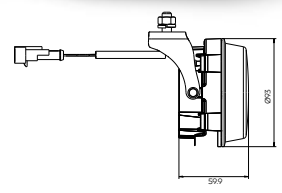

Ø90 LED DRL+Pozisyon Ø90 LED DRL+Position

Araç ön aydınlatma / Vehicle Front Lighting
Ece onaylı / Ece Homologated

Ürün No Product No	Servis No (Ampullü) Service No (With Bulb)	Volt Voltage	Lens Tipi Lens Type	Ampul Bulb	Araç Soket Vehicle Socket	Koli Standartı (Adet/Piece)
15887E	15887F	12 V	PC Lens	LED	TYCO(AMP) 282087-1	30
15888E	15888F	24 V				30
15889E (Braketli/With Bracket)	15889F (Braketli/With Bracket)	12 V				30
15890E (Braketli/With Bracket)	15890F (Braketli/With Bracket)	24 V				30