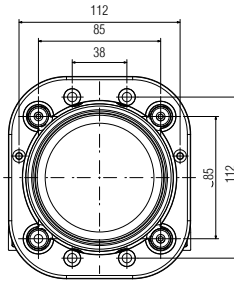

## Ø 55 Merceklı Kısa Hüzme Far Ø 55 Projected Low Beam

Araç ön aydınlatma / Vehicle Front Lighting  
Ece onaylı / Ece Homologated

Ürün No Product No	Servis No (Ampullü) Service No. (With Bulb)	Volt Voltage	Ayar Tipi Adjustment Type	Cam Tipi Glass Type	Ampul Bulb	Araç Soket Vehicle Socket	Paket Standartı (Package Standard)
14232E	14076F	12V	Manuel (Manual)	Çizgisiz (Without Stripe)	H1/55W	DELPHI 12059180	12
	14077F	24V			H1/70W		12
	14232F	24V			H1/70W		12
14075E	14075F	12V	Ayar Motorlu (With Leveling Acuator)		H1/55W		24
14028E	14028F	24V			H1/70W		24