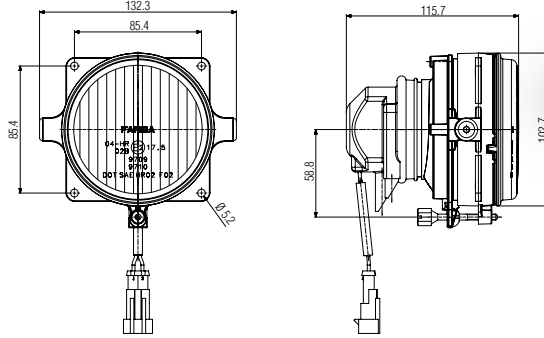

Cadface® Spot Uzun Hüzme Far Cadface® Spot High Beam Lamp

Araç ön aydınlatma / Vehicle front lighting
Ece onaylı / Ece homologated

Ürün No Product No	Servis No (Ampullü) Service No (With Bulb)	Volt Voltage	Cam Tipi Glass Type	Ampul Bulb	Araç Soket Vehicle Socket	Koli Standartı (Adet/Piece)
13098E	13048F	12V	Çizgili (With Stripe)	H1 55W	TYCO(AMP) 282080-1	20
	13098F	24V		H1 70W		20
13051E	13051F	12V	Çizgisiz (Without Stripe)	H1 55W		20
	13076F	24V		H1 70W		20