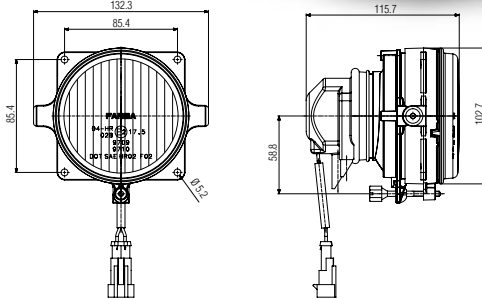

Çizgili
With Stripe