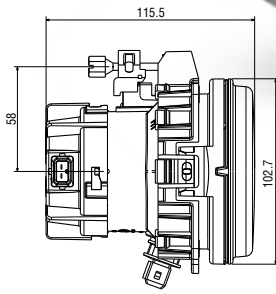

Yeni Cadface Spot Uzun Hüzme Far

New Cadface Spot High Beam Lamp

Araç ön aydınlatma / Vehicle Front Lighting
Ece onaylı / Ece Homologated

Ürün No Product No	Servis No (Ampüllü) Service No (With Bulb)	Volt Voltage	Cam Tipi Glass Type	Ampul Bulb	Araç Soket Vehicle Socket	Koli Standartı (Adet/Piece)
13574E	13574F	12 V	Çizgisiz (Without Stripe)	H1 55W	TYCO (AMP) 282762-1	20
	13575F	24 V		H1 70W		20