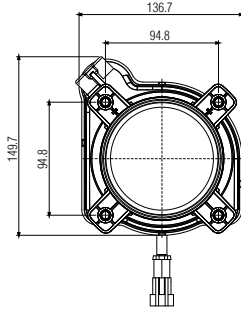

Cadface® Merceklı Kısa Hüzme Far Projected Low Beam

Araç ön aydınlatma / Vehicle Front Lighting
Ece onaylı / Ece Homologated

Ürün No Product No	Servis No (Ampullü) Service No (With Bulb)	Volt Voltage	Ayar Tipi Adjustment Type	Cam Tipi Glass Type	Ampul Bulb	Araç Soket Vehicle Socket	Koli Standartı (Adet/Piece)
13119E	13119F	12V	Manuel (Manual)	Çizgisiz (Without Stripe)	H1/55W	TYPO(AMP) 282080-1	12
	13120F	24V			H1/70W		12
13971E(RHD)	13971F(RHD)	24V	Ayar Motorlu (With Leveling Acuater)		H1/70W		12
13121E	13121F	12V			H1/55W		12
13122E	13122F	24V		H1/70W	12