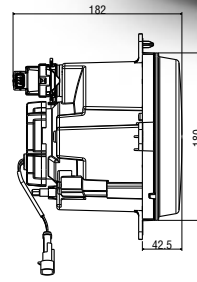

Farbalux Uzun Hüzme Far Farbalux High Beam Headlamp

Araç ön aydınlatma / Vehicle Front Lighting
Ece onaylı / Ece Homologated

Ürün No Product No	Servis No (Ampüllü) Service No (With Bulb)	Volt Voltage	Ayar Tipi Adjustment Type	Cam Tipi Glass Type	Ampul Bulb	Araç Soket Vehicle Socket	Koli Standartı Package Standard
13180E	13180F	12 V	Manuel (Manual)	Çizgisiz (Without Stripe)	H1/55W	TYCO (AMP) 282080-1	20
	13181F	24 V			H1/70W		20