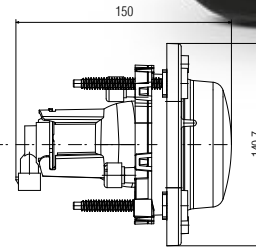

Ø 55 Merceklı Kısa Hüzme Far Ø 55 Projected Low Beam

Araç ön aydınlatma / Vehicle Front Lighting
Ece onaylı / Ece Homologated

Ürün No Product No	Servis No (Ampullü) Service No. (With Bulb)	Volt Voltage	Ayar Tipi Adjustment Type	Cam Tipi Glass Type	Ampul Bulb	Araç Soket Vehicle Socket	Paket Standartı (Package Standard)
14232E	14076F	12V	Manuel (Manual)	Çizgisiz (Without Stripe)	H1/55W	DELPHI 12059180	12
	14077F	24V			H1/70W		12
	14232F	24V			H1/70W		12
14075E	14075F	12V	Ayar Motorlu (With Leveling Acuator)		H1/55W		24
14028E	14028F	24V			H1/70W		24