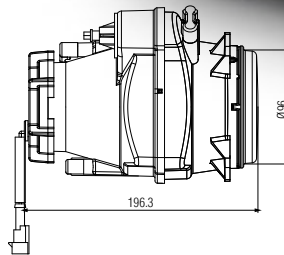

Cadface® Merceklı Kısa Hüzme Far + Pozisyon (Ledli) Projected Low Beam + Positioning (With Led)

Araç ön aydınlatma / Vehicle front lighting
Ece onaylı / Ece homologated

Ürün No Product No	Servis No (Ampullü) Service No (With Bulb)	Volt Voltage	Ayar Tipi Adjustment Type	Cam Tipi Glass Type	Ampul Bulb	Araç Soket Vehicle Socket	Koli Standartı (Adet/Piece)
13569E	13569F	12 V	Manuel (Manual)	Çizgisiz (Without Stripe)	H1/55W LED	TYCO (AMP) 282080-1	12
13571E	13571F	24 V			H1/70W LED		12
13570E	13570F	12 V	Ayar Motorlu (With Leveling Acuater)		H1/55W LED		12
13572E	13572F	24 V			H1/70W LED		12