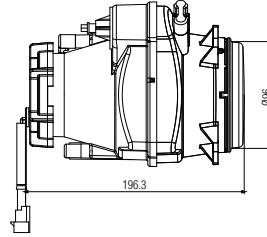

Cadface® Merceklı Kısa Hüzme Far + Pozısyon (Ledlı) Projected Low Beam + Positioning (With Led)

Araç ön aydınlatma / Vehicle front lighting
Ece onaylı / Ece homologated

Ürün No Product No	Servis No (Ampullü) Service No. (With Bulb)	Volt Voltage	Ayar Tipi Adjustment Type	Lens Tipi Lens Type	Ampul Bulb	Araç Soket Vehicle Socket	Koli Standartı (Adet/Piece)
12599E	12599F	12 V	Manuel (Manual)	PC Lens (PC Lens)	H1 55W LED	TYCO (AMP) 282080-1	12
12601E	12601F	12 V	Ayar Motorlu (With Leveling Acuator)				12