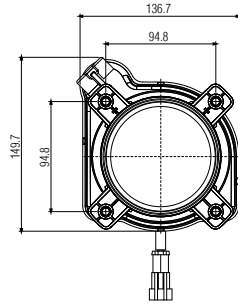

Araç ön aydınlatma / Vehicle Front Lighting
Ece onaylı / Ece Homologated

Ürün No Product No	Servis No (Ampullü) Service No (With Bulb)	Volt Voltage	Ayar Tipi Adjustment Type	Cam Tipi Glass Type	Ampul Bulb	Araç Soket Vehicle Socket	Koli Standartı (Adet/Piece)
13920E	13920F	12V	Manuel (Manual)	Çizgisiz (Without Stripe)	H1 55W LED	TYCO(AMP) 282080-1	12
13918E	13918F	24V			H1 70W LED		12
13919E	13919F	12V	Ayar Motorlu (With Leveling Acuator)		H1 55W LED		12
13917E	13917F	24V			H1 70W LED		12