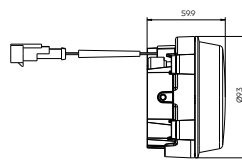

YENİ
NEW

Ø90 LED DRL Ø90 LED DRL

Araç ön aydınlatma / Vehicle Front Lighting
Ece onaylı / Ece Homologated

Ürün No Product No	Servis No (Ampullü) Service No (With Bulb)	Volt Voltage	Lens Tipi Lens Type	Ampul Bulb	Araç Soket Vehicle Socket	Koli Standartı (Adet/Piece)
15829E	15829F	12 V	PC Lens	LED	TYCO(AMP) 282080-1	30
15849E	15849F	24 V				30
15863E (Braketli/With Bracket)	15863F (Braketli/With Bracket)	12 V				30
15865E (Braketli/With Bracket)	15865F (Braketli/With Bracket)	24 V				30

YENİ
NEW