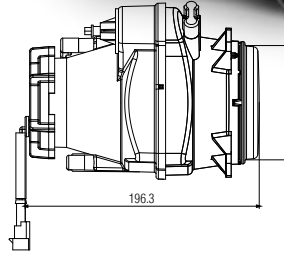

Cadface® Merceklı Kısa Hüzme Far Projected Low Beam

Araç ön aydınlatma / Vehicle Front Lighting
Ece onaylı / Ece Homologated

Ürün No Product No	Servis No (Ampullü) Service No (With Bulb)	Volt Voltage	Ayar Tipi Adjustment Type	Cam Tipi Glass Type	Ampul Bulb	Araç Soket Vehicle Socket	Koli Standartı (Adet/Piece)
13119E	13119F	12V	Manuel (Manual)	Çizgisiz (Without Stripe)	H1/55W	TYPO(AMP) 282080-1	12
	13120F	24V			H1/70W		12
13971E(RHD)	13971F(RHD)	24V	Ayar Motorlu (With Leveling Acuater)		H1/70W		12
13121E	13121F	12V			H1/55W		12
13122E	13122F	24V		H1/70W	12