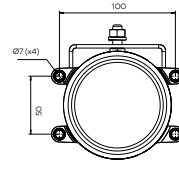

YENİ
NEW

Ø90 LED DRL Ø90 LED DRL

Araç ön aydınlatma / Vehicle Front Lighting
Ece onaylı / Ece Homologated

Ürün No Product No	Servis No (Ampullü) Service No (With Bulb)	Volt Voltage	Lens Tipi Lens Type	Ampul Bulb	Araç Soket Vehicle Socket	Koli Standartı (Adet/Piece)
15829E	15829F	12 V	PC Lens	LED	TYCO(AMP) 282080-1	30
15849E	15849F	24 V				30
15863E (Braketli/With Bracket)	15863F (Braketli/With Bracket)	12 V				30
15865E (Braketli/With Bracket)	15865F (Braketli/With Bracket)	24 V				30

YENİ
NEW