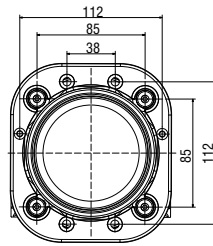

Bi-Halogen Kısa + Uzun Hızme Far Bi-Halogen Low + High Beam Lamp

Araç ön aydınlatma / Vehicle Front Lighting
Ece onaylı / Ece Homologated

Ürün No Product No	Servis No (Ampullü) Service No (With Bulb)	Volt Voltage	Ayar Tipi Adjustment Type	Cam Tipi Glass Type	Ampul Bulb	Araç Soket Vehicle Socket	Koli Standartı (Adet/Piece)	
14246E	14246F	12V	Manuel (Manual)	Çizgisiz (Without Stripe)	H7 70W	DELPHI 12059180	18	
14247E	14247F						18	
14248E(RHD)	14248F(RHD)						18	
14249E	14249F	24V	Ayar Motorlu (With Leveling Acuator)				TYCO(AMP) 282080-1	18
14250E(RHD)	14250F(RHD)							18
-	14251F							18