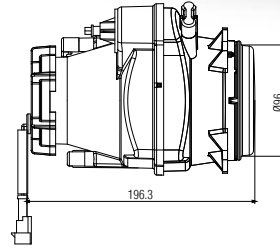

Araç ön aydınlatma / Vehicle Front Lighting
Ece onaylı / Ece Homologated

Ürün No Product No	Servis No (Ampullü) Service No (With Bulb)	Volt Voltage	Ayar Tipi Adjustment Type	Cam Tipi Glass Type	Ampul Bulb	Araç Soket Vehicle Socket	Koli Standartı (Adet/Piece)
13920E	13920F	12V	Manuel (Manual)	Çizgisiz (Without Stripe)	H1 55W LED	TYCO(AMP) 282080-1	12
13918E	13918F	24V			H1 70W LED		12
13919E	13919F	12V	Ayar Motorlu (With Leveling Acuator)		H1 55W LED		12
13917E	13917F	24V			H1 70W LED		12