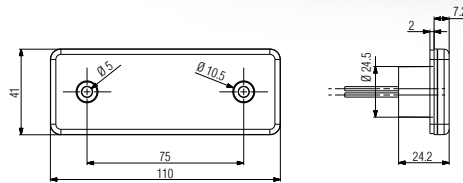

Yan Pozisyon + Refleks Lambası Side Marker + Reflex Lamp

Araç ön aydınlatma / Vehicle front lighting
Ece onaylı / Ece homologated

Ürün No Product No	Servis No (Ampullü) Service No (With Bulb)	Volt Voltage	Fonksiyon Function	Lens Tipi Lens Type	Ampul Bulb	Araç Soket Vehicle Socket	Koli Standartı (Adet/Piece)
13154E	13154F	12 V	Kablolu (With Cable)	Turuncu (Amber)	LED	TYCO (AMP) 282104-1	50
13426E	13426F	24 V					50