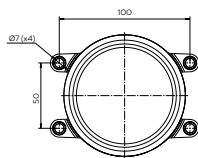

Ø90 LED DRL+Pozisyon Ø90 LED DRL+Position

Araç ön aydınlatma / Vehicle Front Lighting
Ece onaylı / Ece Homologated

Ürün No Product No	Servis No (Ampullü) Service No (With Bulb)	Volt Voltage	Lens Tipi Lens Type	Ampul Bulb	Araç Soket Vehicle Socket	Koli Standartı (Adet/Piece)
15887E	15887F	12 V	PC Lens	LED	TYCO(AMP) 282087-1	30
15888E	15888F	24 V				30
15889E (Braketli/With Bracket)	15889F (Braketli/With Bracket)	12 V				30
15890E (Braketli/With Bracket)	15890F (Braketli/With Bracket)	24 V				30