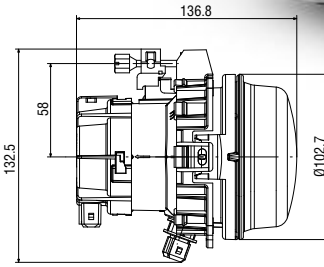

Cadface Spot Uzun Hüzme + Park (Pozisyon) Far Cadface Spot High Beam + Park (Positioning) Lamp

Araç ön aydınlatma / Vehicle Front Lighting
Ece onaylı / Ece Homologated

Ürün No Product No	Servis No (Ampüllü) Service No (With Bulb)	Volt Voltage	Cam Tipi Glass Type	Ampul Bulb	Araç Soket Vehicle Socket	Koli Standartı Package Standard
14231E	14217F	12V	Çizgisiz (Without Stripe)	H1 55W	TYCO(AMP) 282762-1	12
	14086F	24V		H1 70W		12
	14231F	24V		H1 70W		12