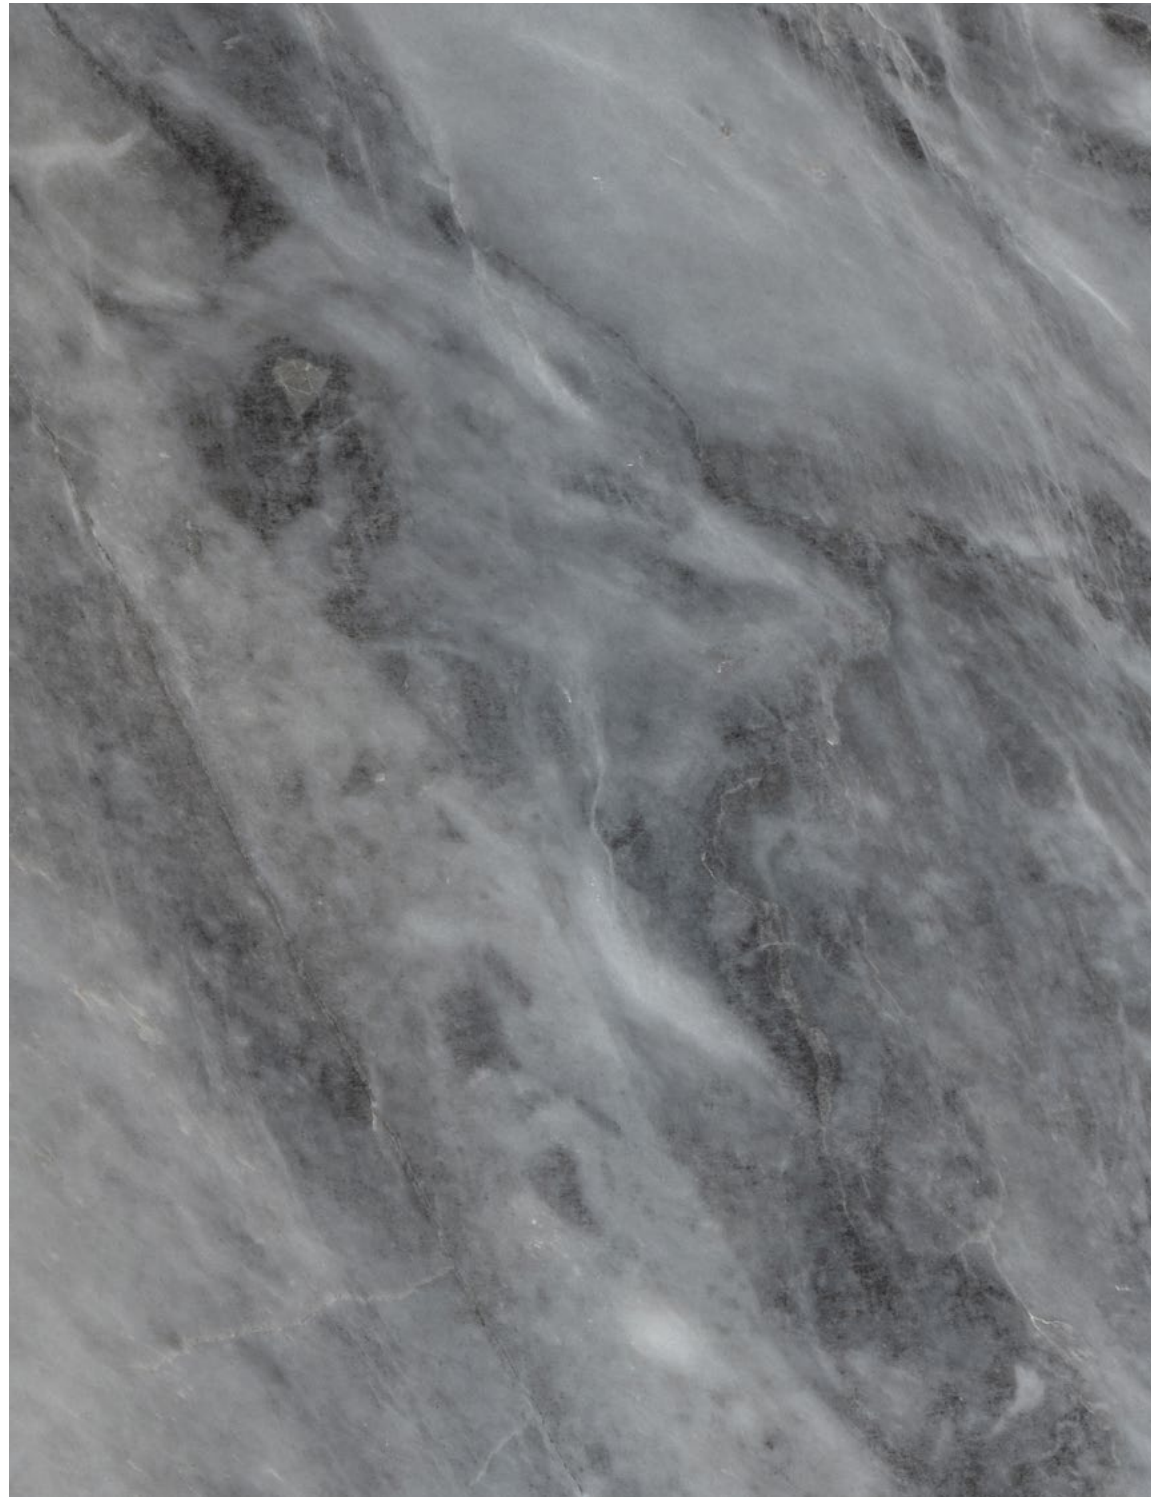

LIGHT TRAVERTINE
CROSS CUT

MYRA BEIGE

BASALT

BLUE STONE

BLUE STONE SET

FRENCH PATTERN SET

- a- 8" x 8" 4 pcs
- b- 8" x 16" 2 pcs
- c- 16" x 16" 4 pcs
- d- 16" x 24" 2 pcs

AVAILABLE SIZES