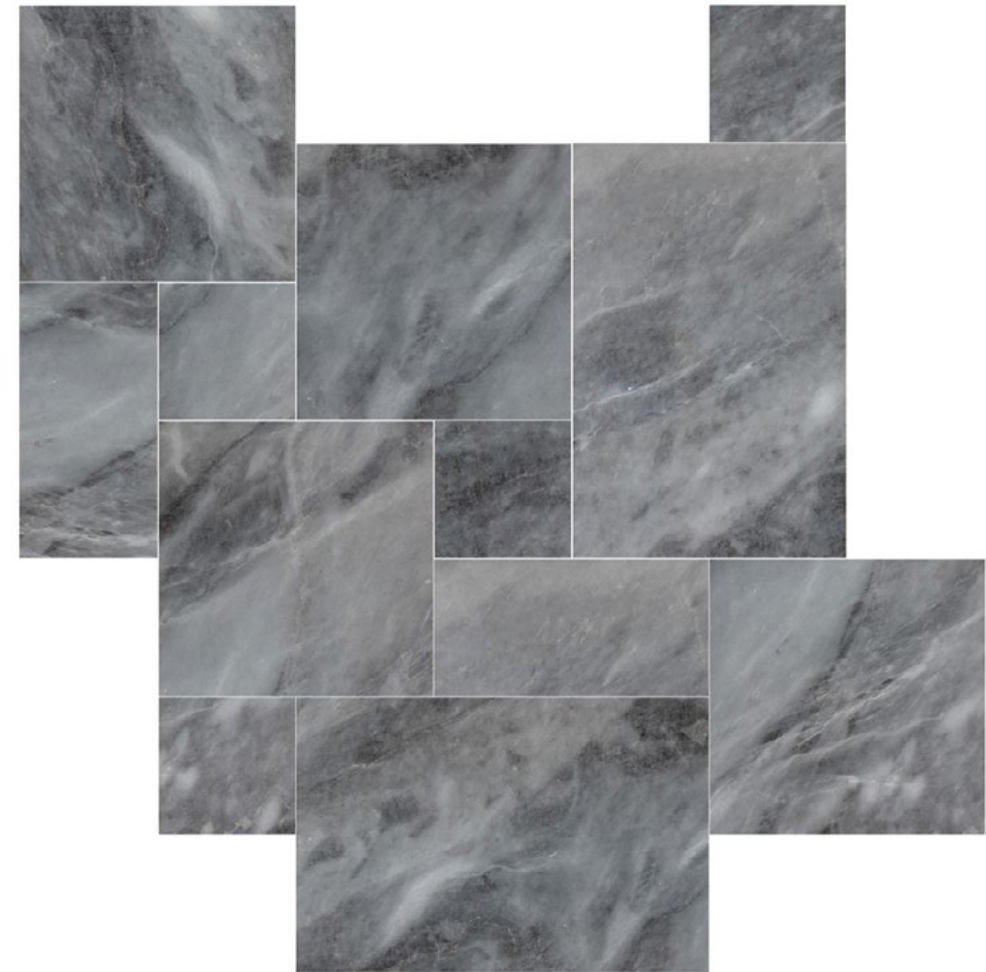

LIGHT TRAVERTINE
CROSS CUT

MYRA BEIGE

BASALT

BLUE STONE

BLUE STONE SET

FRENCH PATTERN SET

- a- 8" x 8" 4 pcs
- b- 8" x 16" 2 pcs
- c- 16" x 16" 4 pcs
- d- 16" x 24" 2 pcs

AVAILABLE SIZES

OPUS PATTERN SET

- a- 12" x 12" 4 pcs
- b- 12" x 24" 2 pcs
- c- 24" x 24" 4 pcs
- d- 24" x 36" 2 pcs

AVAILABLE FINISHES

- Brushed & Chiseled
- Brushed & Straight Edge
- Honed & Chiseled Edge
- Tumbled

SHELL STONE TUMBLED SET