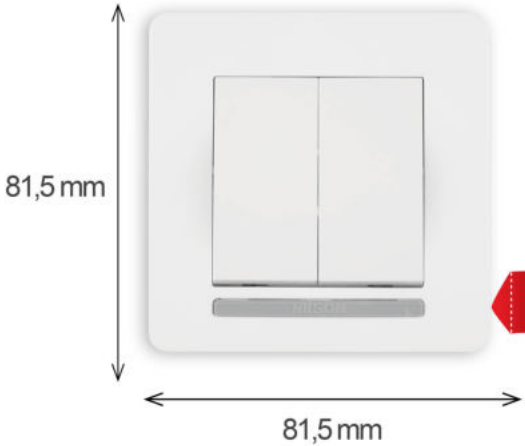

Ürün Renk Kodu
Product Color Code
Цветовой Код Изделия

11 Beyaz
White-Белый