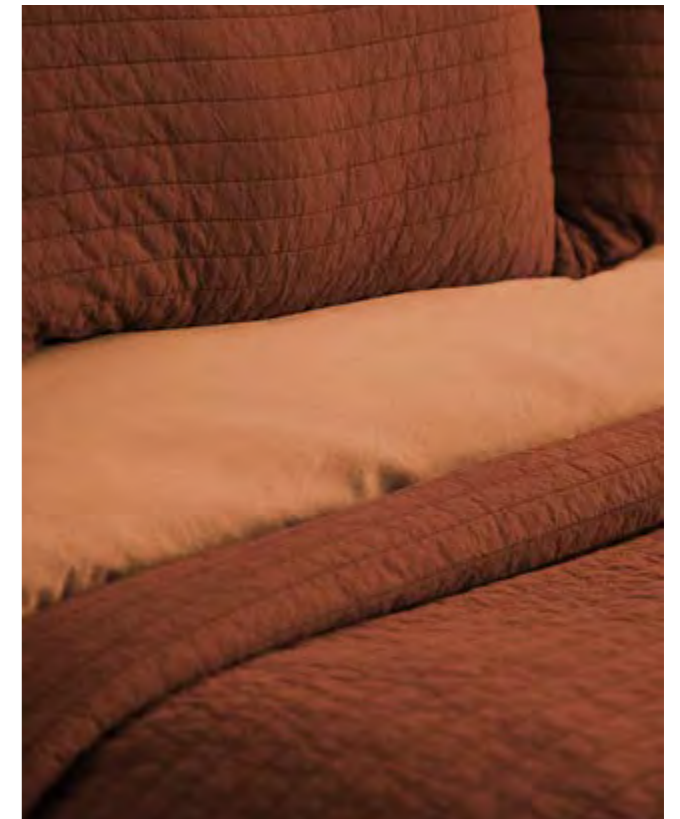

SAVANNA BED COVER

BAKIR / COPPER

%100 PAMUK POPLIN / 100% COTTON POPLINE

180x260

240x260