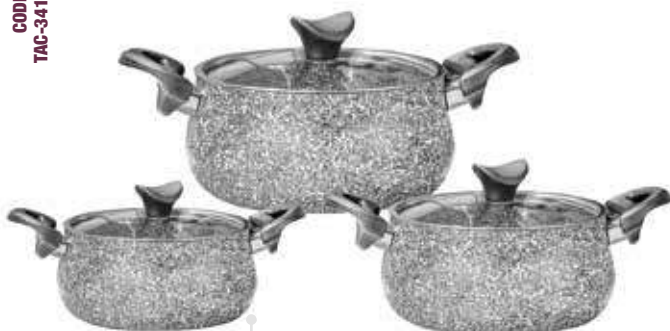

Taç Ultra Granite

6 Pcs Casserole Pot

Product Size

- 16cm Deep Pot With Lid
- 18cm Deep Pot With Lid
- 20cm Deep Pot With Lid

CODE:
TAC-3411