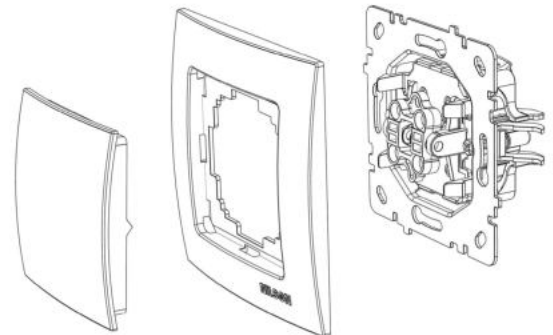

Ürün Renk Kodu - Product Color Code - Цветовой Код Изделия

11 Beyaz
White-Белый

12 Krem
Cream-Кремовый

13 Gümüş
Silver-Серебро

15 Altın
Gold-Золото

16 Füme
Anthracite-Антрацит

22 Siyah
Black-Черный

38 Mat Siyah
Matt Black -
Матовый Черный

26 Kiraz
Cherry-Черешня

27 Ceviz
Walnut-Орех

28 Akşaağaç
Maple-Клён