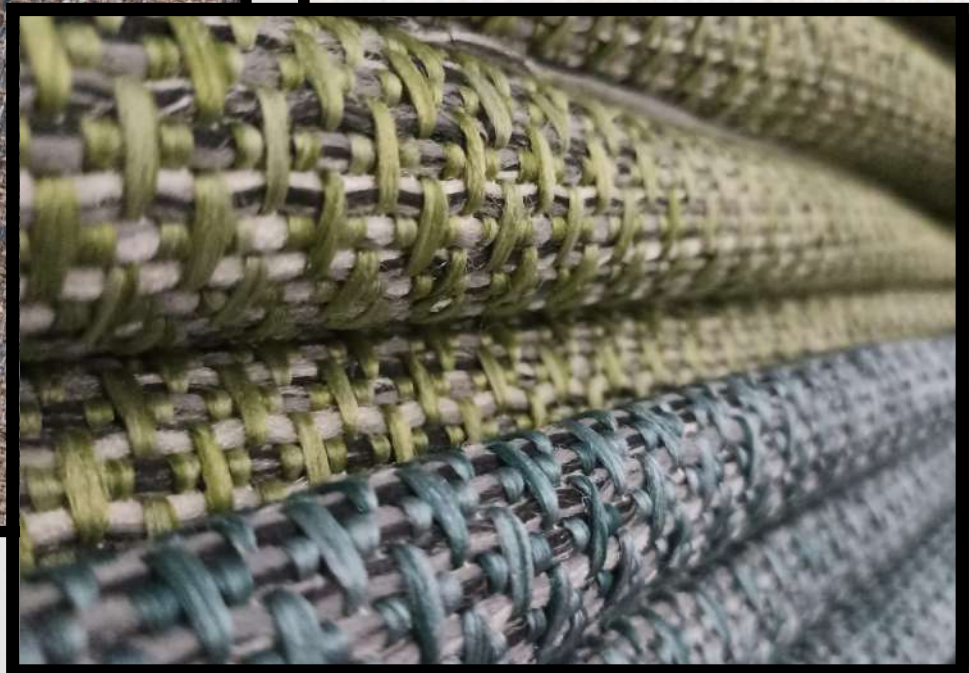

MAGIC

A kind of it

100% Polypropylene

96.000 Knots/SQM

2+1 Colours

1300 gr./SQM