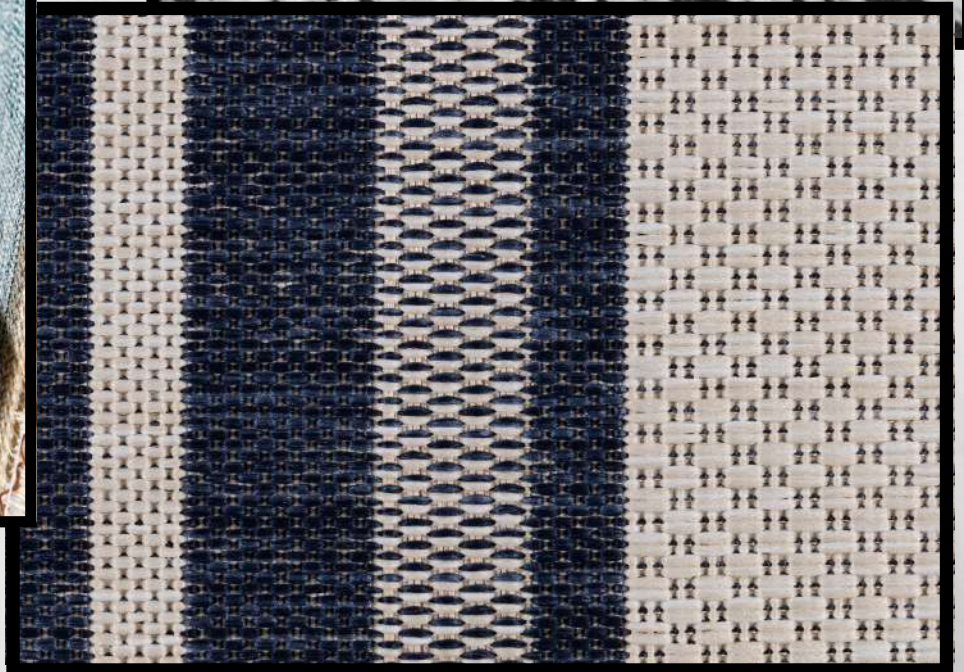

ECO

Greener grass on your side

100% Polypropylene
83.000 Knots/SQM
2 Colours
900 gr./SQM