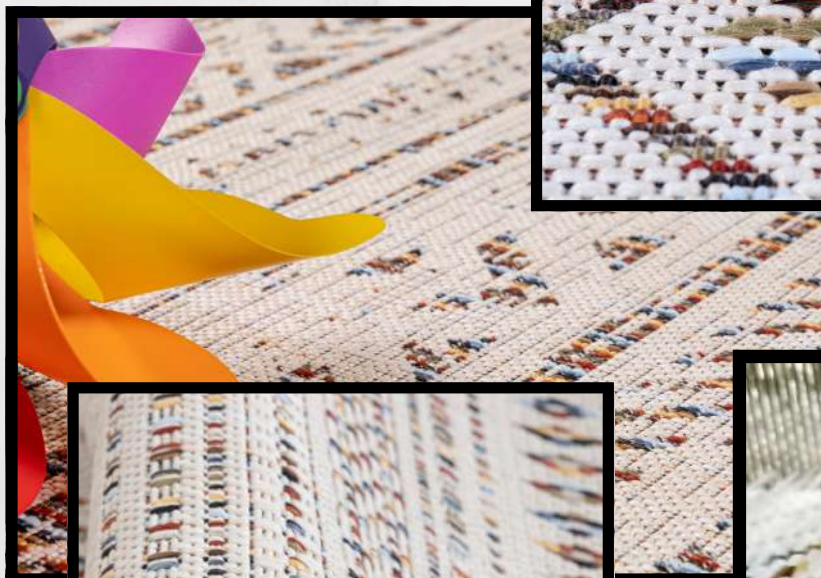

MOTLEY

Full colour phenomenon

100% Polypropylene

90.000 Knots/SQM

11+1 Colours

1200 gr./SQM