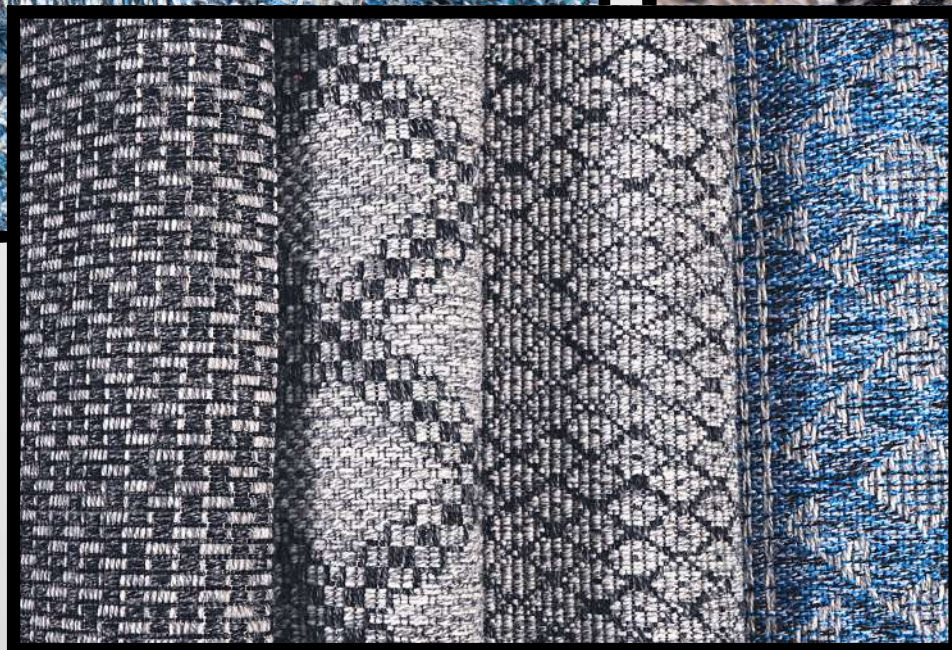

Modern Myth

100% Polypropylene

90.000 Knots/SQM

1+1 Colours

1400 gr./SQM

FORESTER

Colours from the woods

100% Polypropylene