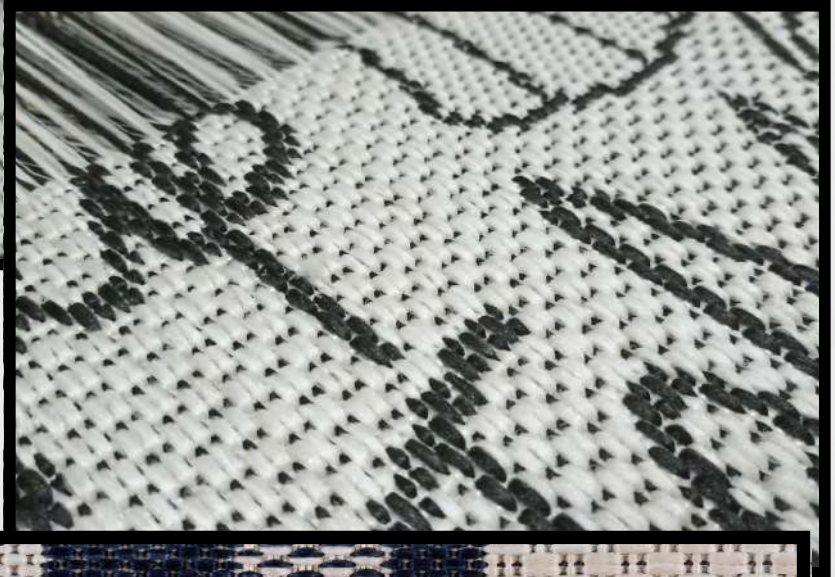

ECO

Greener grass on your side

100% Polypropylene
83.000 Knots/SQM
2 Colours
900 gr./SQM