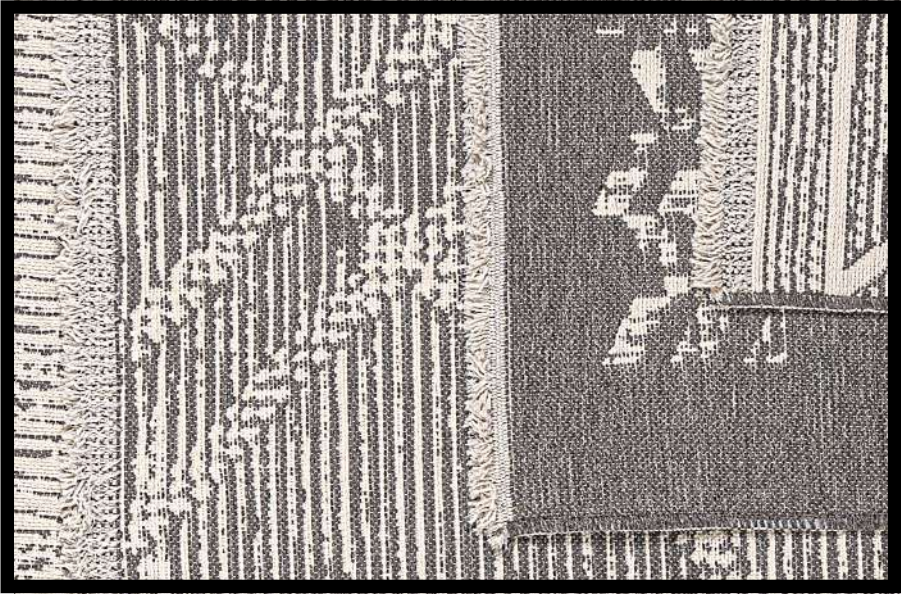

All about outdoor rugs...

2022 COLLECTION GUIDE

C O R P O R A T E B R I E F

Ravanda Carpet is a producer of flatweave indoor/outdoor rugs with the broadest selection of designs, colourways and ranges.

Conveying an evergrowing know-how since 1973 into the production, Ravanda Carpet is a solution partner in the flatweave rug segment with a fine selection of indoor/outdoor rugs that respond to the requirements of a global clientele with demands that vary by territory with regards to rug constructions, colourways and designs.

RECYCLABLE

INDOOR / OUTDOOR

ANGOLA

Upper Class

90% Wool - 10% Polyester

96.000 Knots/SQM

2 Colours

1300 gr./SQM

REVERSIBLE

FOLDABLE

ILGAZ

Fundamentals of rug art

90% Wool - 10% Polyester

90.000 Knots/SQM

2 Colours

1700 gr./SQM