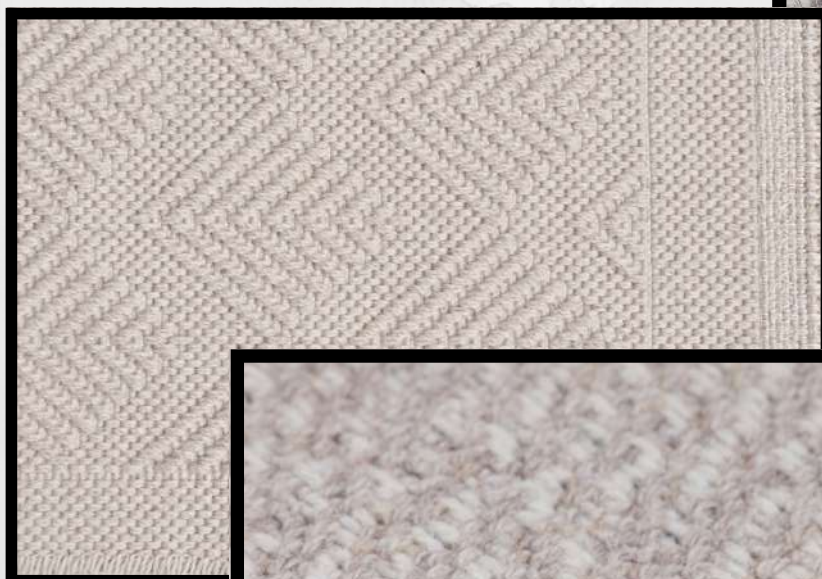

ILGAZ

Fundamentals of rug art

90% Wool - 10% Polyester

90.000 Knots/SQM

2 Colours

1700 gr./SQM

*1400 gr/ SQM also available