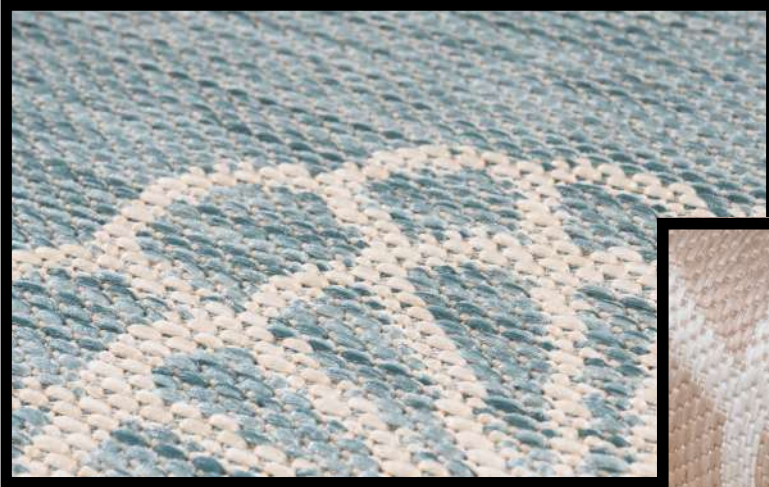

PATIO

Outdoor Exception

100% Polypropylene

90.000 Knots/SQM

2 Colours

1200 gr./SQM