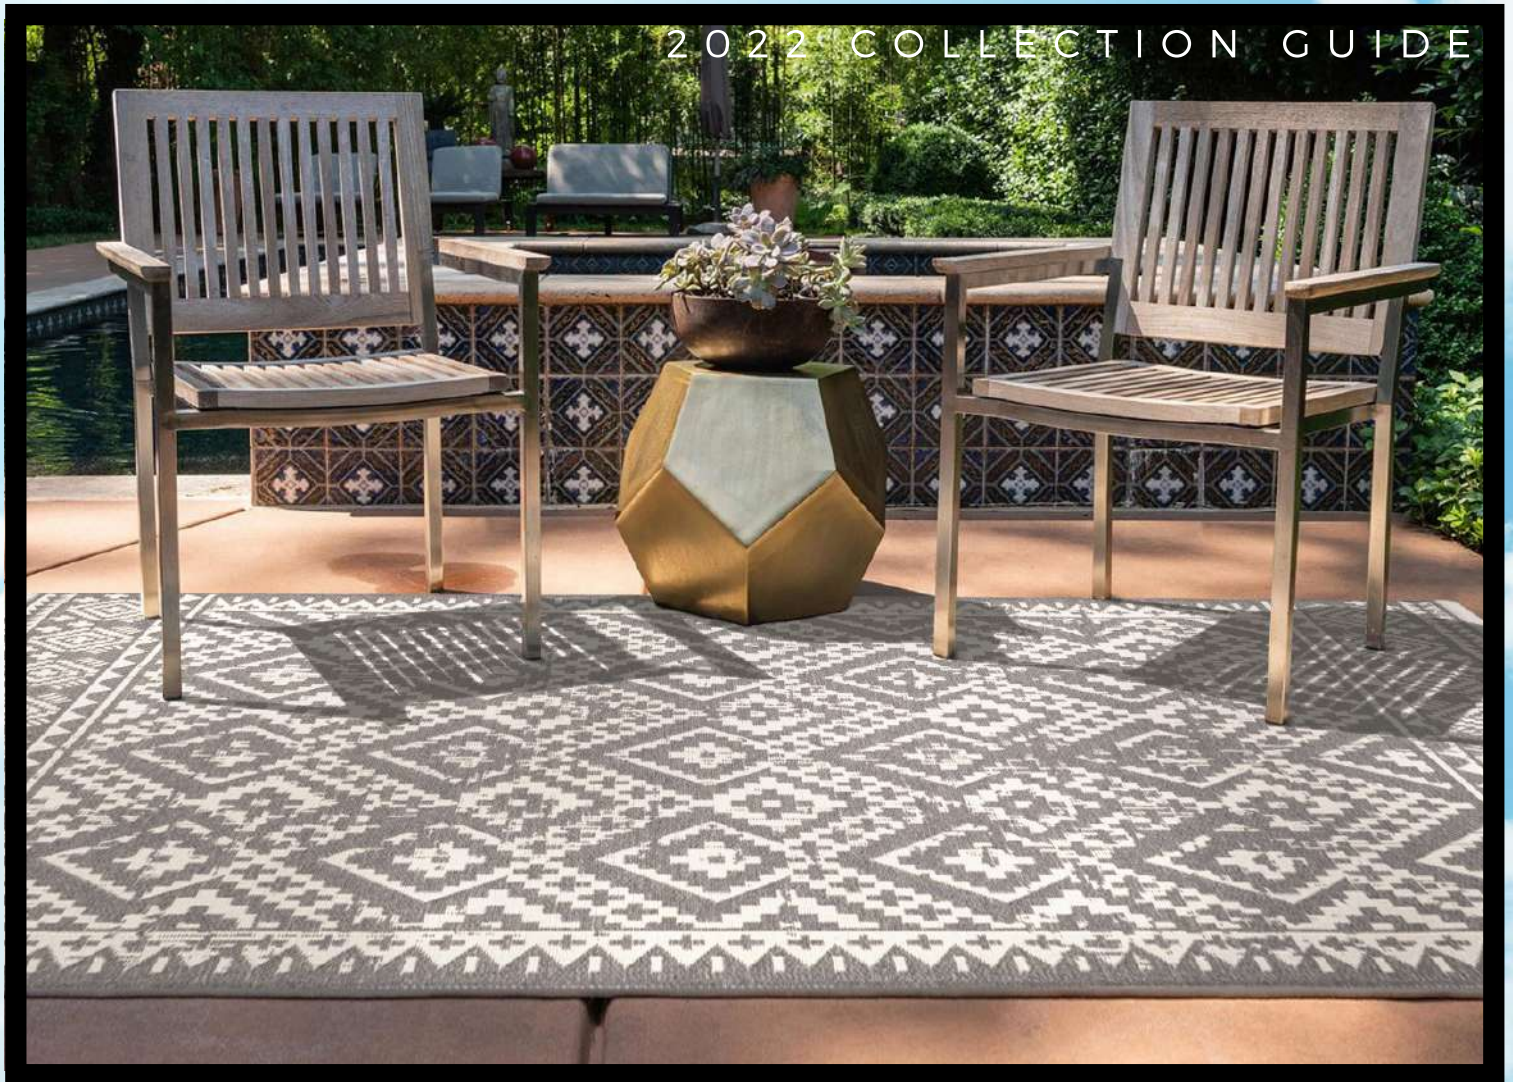

All about outdoor rugs...

2022 COLLECTION GUIDE

C O R P O R A T E B R I E F

Ravanda Carpet is a producer of flatweave indoor/outdoor rugs with the broadest selection of designs, colourways and ranges.

Conveying an evergrowing know-how since 1973 into the production, Ravanda Carpet is a solution partner in the flatweave rug segment with a fine selection of indoor/outdoor rugs that respond to the requirements of a global clientele with demands that vary by territory with regards to rug constructions, colourways and designs.