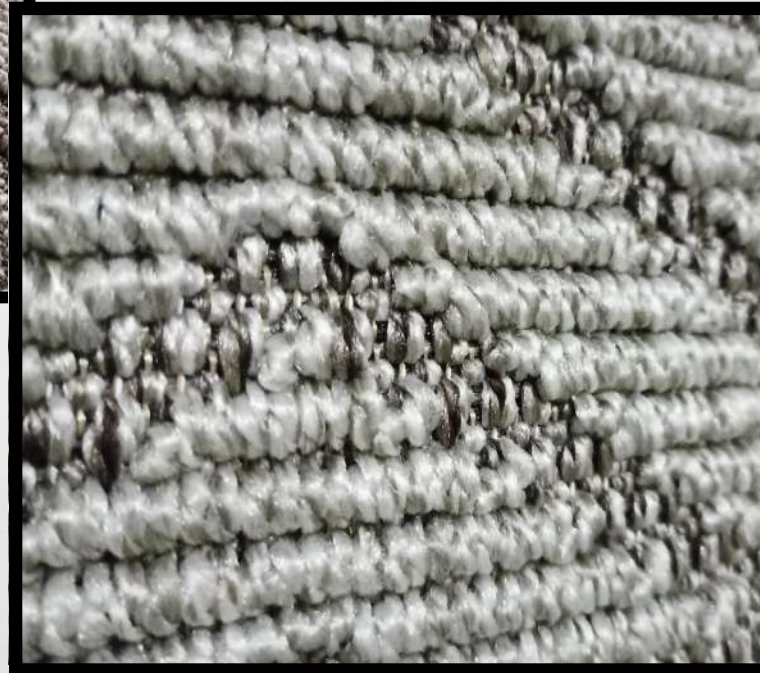

100% Polypropylene

90.000 Knots/SQM

2+2 Colours

1500 gr./SQM

* Double Sided

ASSIA

Interior Zen

100% Polypropylene

76.000 Knots/SQM

2+1 Colours

1300 gr./SQM

* 4 mm Loop Height

EVEREST

PEAKING ZEST

100% Polypropylene

102.000 Knots/SQM