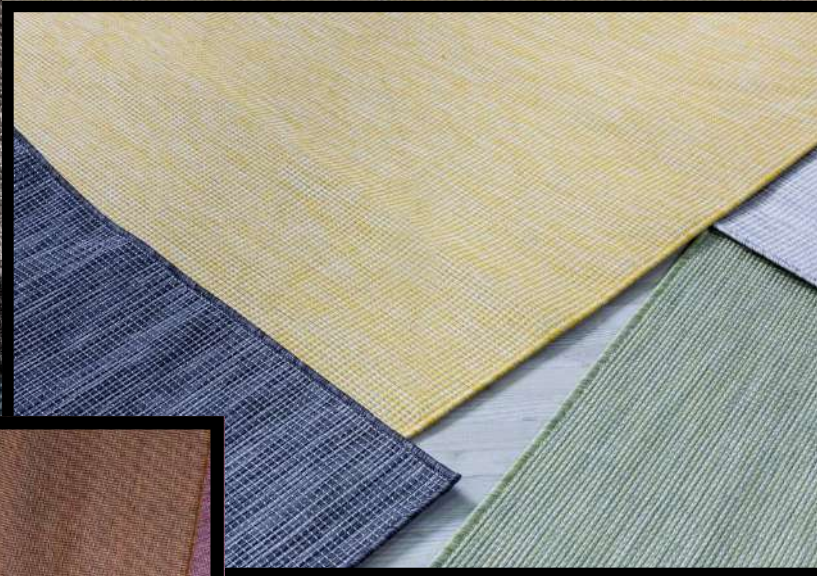

SUNSET

in full colour

100% Polypropylene

90.000 Knots/SQM

1 Colour

800 gr./SQM