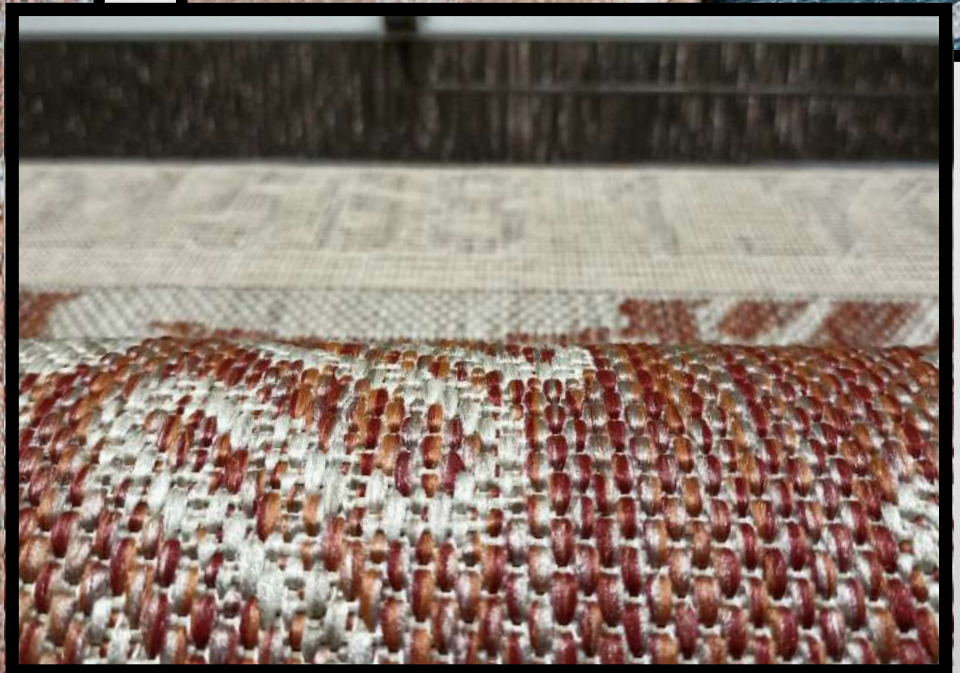

PATIO

Outdoor Exception

100% Polypropylene

90.000 Knots/SQM

2 Colours

1200 gr./SQM