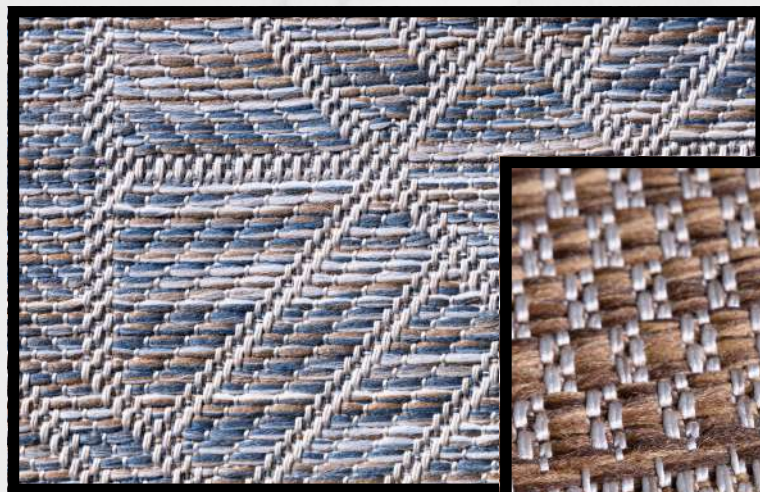

All about outdoor rugs...

2022 COLLECTION GUIDE

C O R P O R A T E B R I E F

Ravanda Carpet is a producer of flatweave indoor/outdoor rugs with the broadest selection of designs, colourways and ranges.

Conveying an evergrowing know-how since 1973 into the production, Ravanda Carpet is a solution partner in the flatweave rug segment with a fine selection of indoor/outdoor rugs that respond to the requirements of a global clientele with demands that vary by territory with regards to rug constructions, colourways and designs.

4 Colours

1300 gr./SQM

* 4 mm Loop Height

INDOOR / OUTDOOR

STITCH

Simple Fashion

100% Polypropylene
90.000 Knots/SQM
1+1 Colours
900 gr./SQM

SUNSET