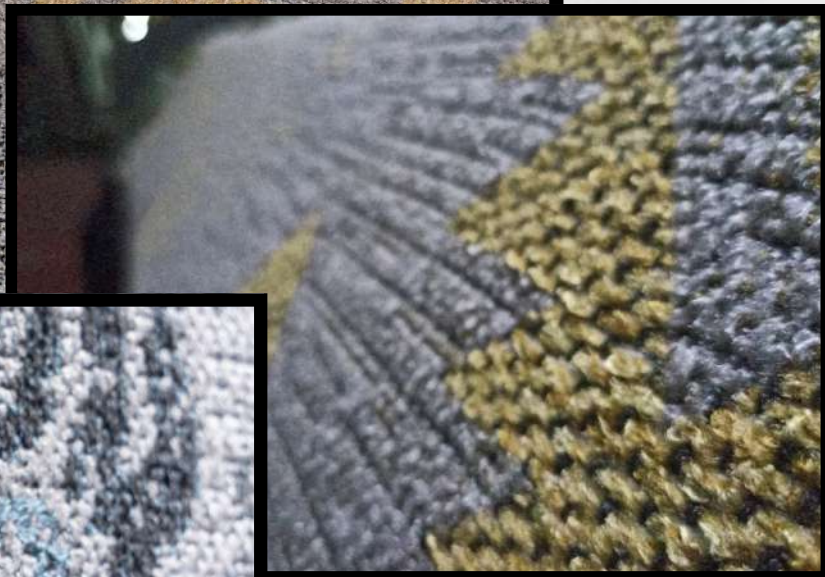

4 Colours

1300 gr./SQM

* 4 mm Loop Height

INDOOR / OUTDOOR

STITCH

Simple Fashion

100% Polypropylene
90.000 Knots/SQM
1+1 Colours
900 gr./SQM

SUNSET

in full colour

100% Polypropylene

90.000 Knots/SQM

1 Colour

800 gr./SQM

P O L S A

Designed to impress

100% Polyester
96.000 Knots/SQM
2+1 Colours
1500 gr./SQM

RECYCLABLE

INDOOR / OUTDOOR

ANGOLA

Upper Class

90% Wool - 10% Polyester

96.000 Knots/SQM

2 Colours

1300 gr./SQM