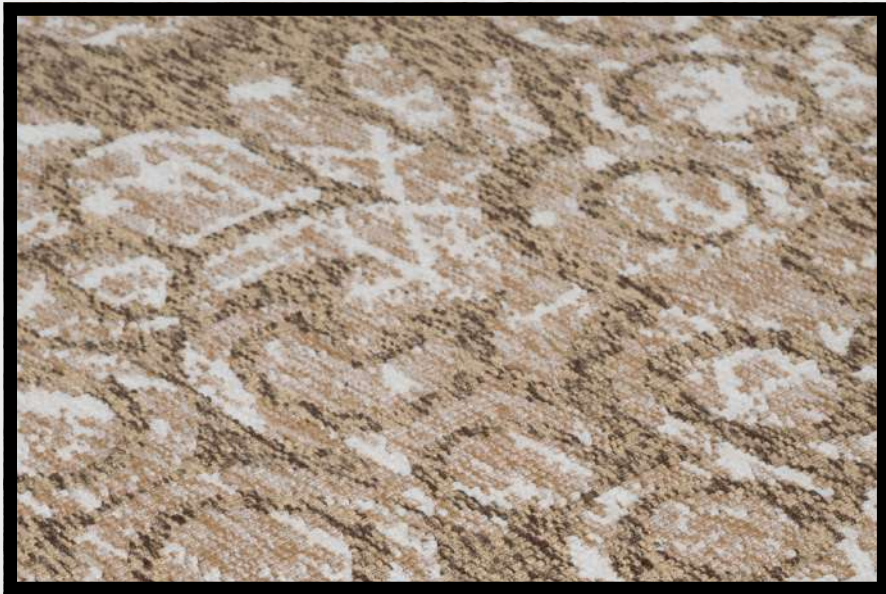

4 Colours

1300 gr./SQM

* 4 mm Loop Height

INDOOR / OUTDOOR

STITCH

Simple Fashion

100% Polypropylene
90.000 Knots/SQM
1+1 Colours
900 gr./SQM

SUNSET