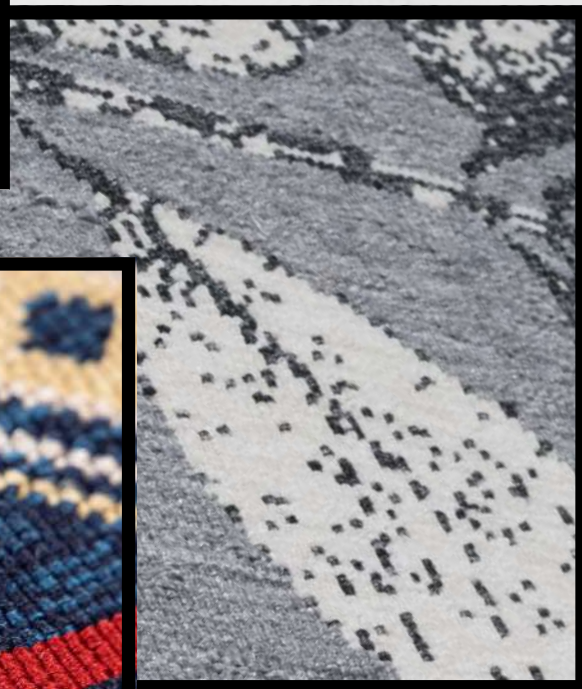

2+1 Colours

1300 gr./SQM

* 4 mm Loop Height

INDOOR / OUTDOOR

O R I E N T

Eastern Glamour

100% Polypropylene

90.000 Knots/SQM

4 Colours

1300 gr./SQM

* 4 mm Loop Height

INDOOR / OUTDOOR

STITCH

Simple Fashion

100% Polypropylene
90.000 Knots/SQM
1+1 Colours
900 gr./SQM

SUNSET