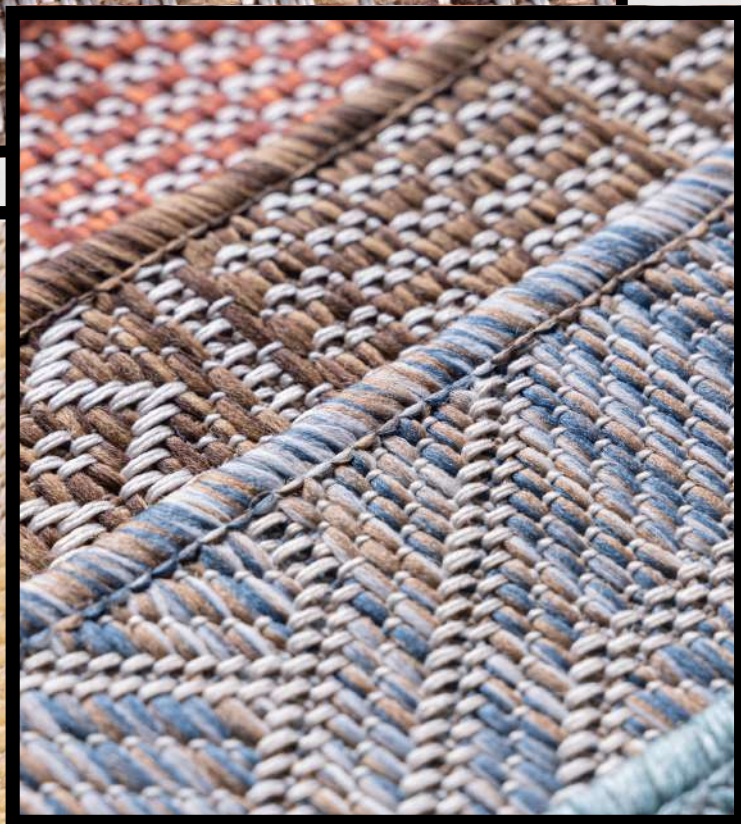

All about outdoor rugs...

2022 COLLECTION GUIDE

C O R P O R A T E B R I E F

Ravanda Carpet is a producer of flatweave indoor/outdoor rugs with the broadest selection of designs, colourways and ranges.

Conveying an evergrowing know-how since 1973 into the production, Ravanda Carpet is a solution partner in the flatweave rug segment with a fine selection of indoor/outdoor rugs that respond to the requirements of a global clientele with demands that vary by territory with regards to rug constructions, colourways and designs.

4 Colours

1300 gr./SQM

* 4 mm Loop Height

INDOOR / OUTDOOR

STITCH

Simple Fashion

100% Polypropylene
90.000 Knots/SQM
1+1 Colours
900 gr./SQM

SUNSET