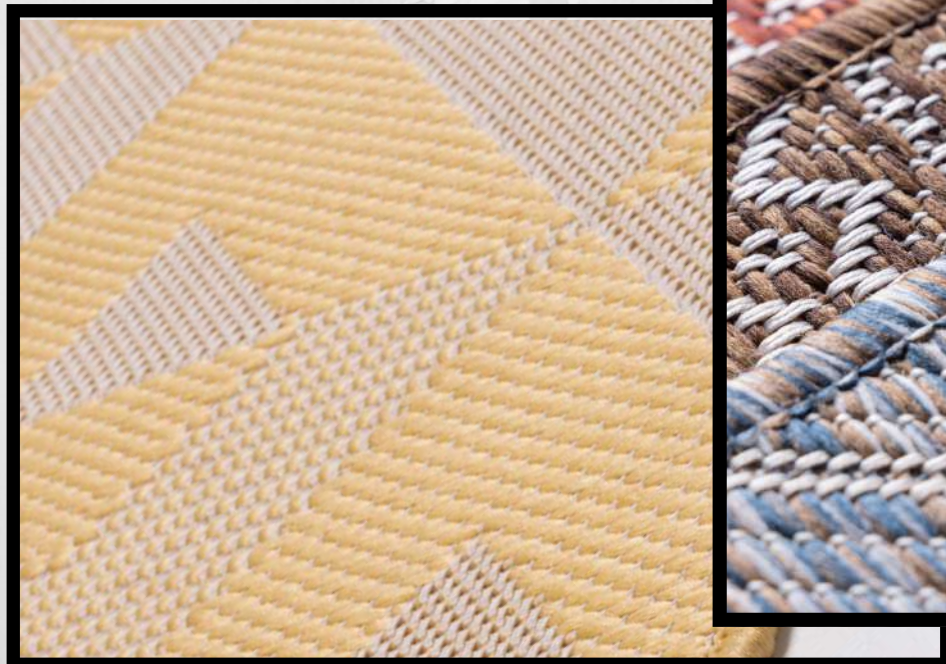

All about outdoor rugs...

2022 COLLECTION GUIDE

C O R P O R A T E B R I E F

Ravanda Carpet is a producer of flatweave indoor/outdoor rugs with the broadest selection of designs, colourways and ranges.

Conveying an evergrowing know-how since 1973 into the production, Ravanda Carpet is a solution partner in the flatweave rug segment with a fine selection of indoor/outdoor rugs that respond to the requirements of a global clientele with demands that vary by territory with regards to rug constructions, colourways and designs.

4 Colours

1300 gr./SQM

* 4 mm Loop Height

INDOOR / OUTDOOR

STITCH

Simple Fashion

100% Polypropylene
90.000 Knots/SQM
1+1 Colours
900 gr./SQM

SUNSET