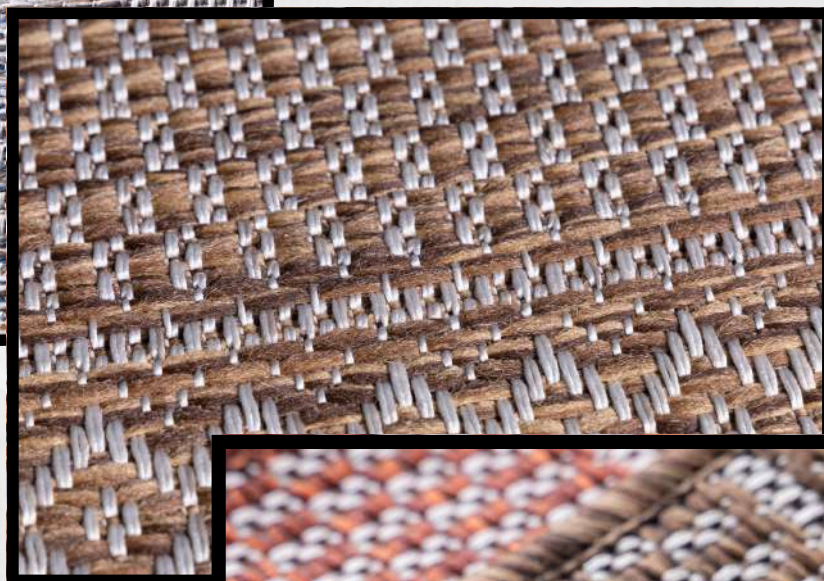

All about outdoor rugs...

2022 COLLECTION GUIDE

C O R P O R A T E B R I E F

Ravanda Carpet is a producer of flatweave indoor/outdoor rugs with the broadest selection of designs, colourways and ranges.

Conveying an evergrowing know-how since 1973 into the production, Ravanda Carpet is a solution partner in the flatweave rug segment with a fine selection of indoor/outdoor rugs that respond to the requirements of a global clientele with demands that vary by territory with regards to rug constructions, colourways and designs.

4 Colours

1300 gr./SQM

* 4 mm Loop Height

INDOOR / OUTDOOR

STITCH

Simple Fashion

100% Polypropylene
90.000 Knots/SQM
1+1 Colours
900 gr./SQM

SUNSET