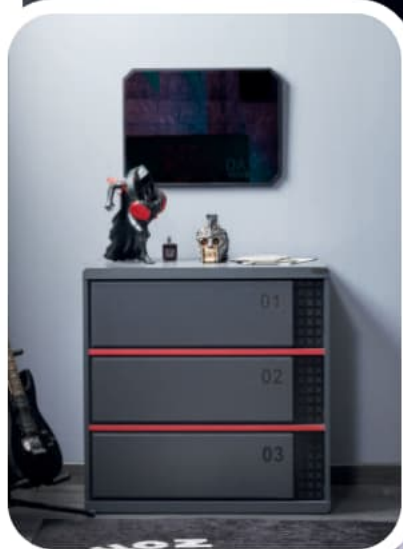

Nightstand With Wireless Charging

Light Up Your Room With RGB Colors!

**Latte 4 Doors Wardrobe**  
G/W: 187 cm Y/H: 205 cm D/D: 64 cm

**Latte 3 Doors Wardrobe**  
G/W: 142 cm Y/H: 205 cm D/D: 64 cm

**Latte Bedstead 100x200**  
G/W: 110 cm Y/H: 108 cm D/D: 212 cm  
**Latte Bedstead 120x200**  
G/W: 130 cm Y/H: 108 cm D/D: 212 cm  
(Headboard is Included)