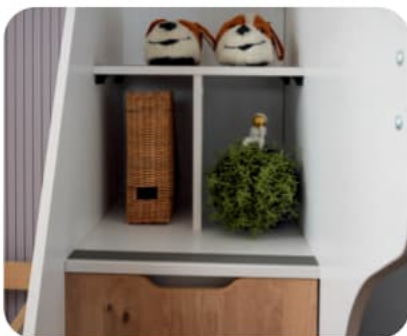

Vizon Carpet

**Family Study Desk**  
G/W: 120 cm Y/H: 87 cm D/D: 62 cm  
**Family Study Desk Top Module**  
G/W: 120 cm Y/H: 35 cm D/D: 32 cm