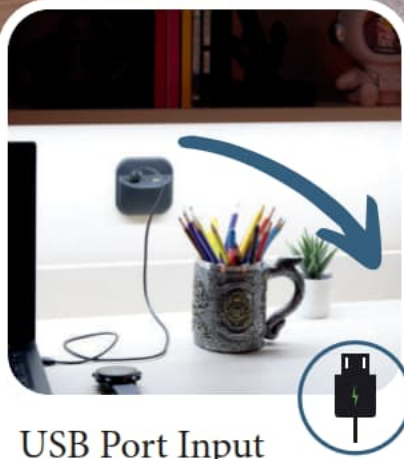

USB Port Input
Touch LED