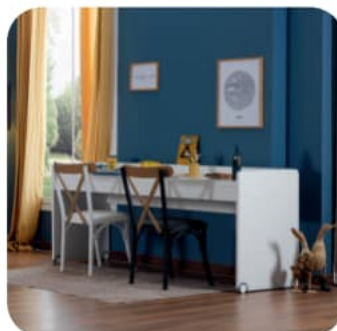

Vizon Carpet