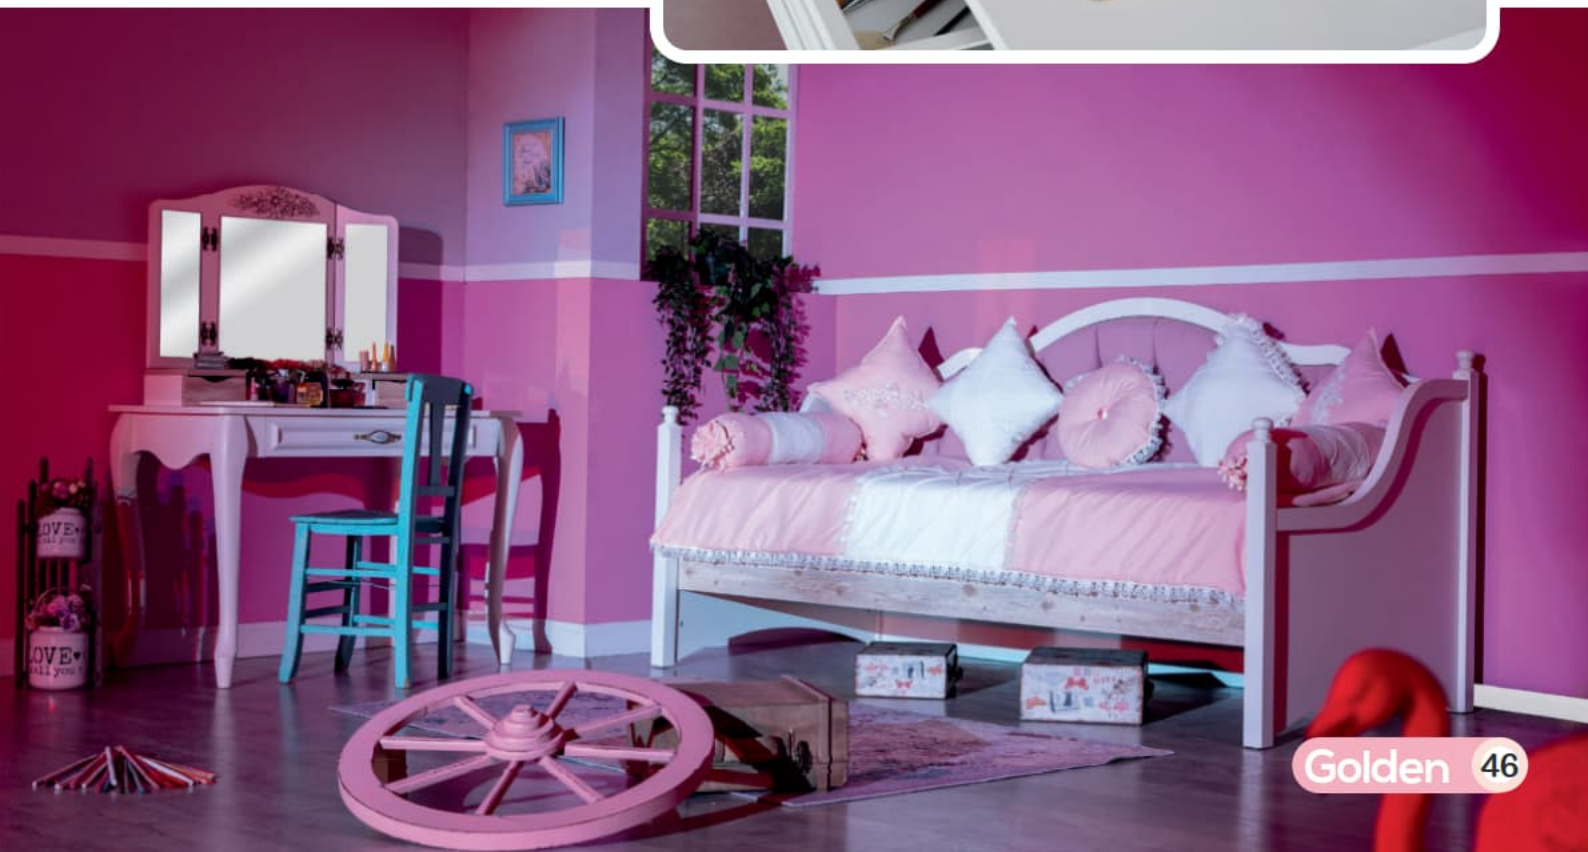

While adding beauty to your beauty, with its elegant design; golden make up table, its functional mirror and drawers are just for yours.