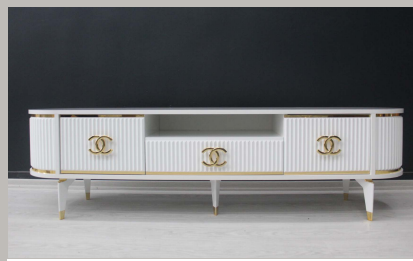

**WHITE TV UNIT WITH
DRAWERS**

- PLASTIC LEGS
- 180 CM