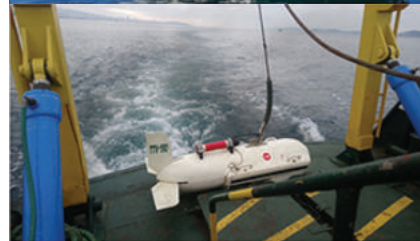

MARINE RESEARCH & SURVEY

Gatamarine-III is the most advanced research vessels, equipped with high-tech infrastructure of marine electronics world leader brands such as Kongsberg, Sonardyne, Teledyne, Veripos, belonging to private companies in Turkey.

Sonarsea provides hydrographic, oceanographic, geological, geotechnical, geophysical and environmental underwater surveys with expert engineers.