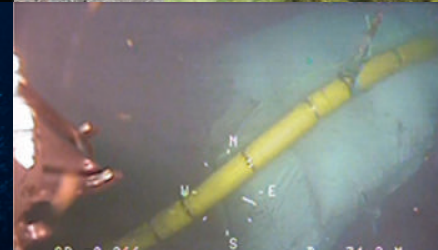

MARINE RESEARCH & SURVEY

Gatamarine-III is the most advanced research vessels, equipped with high-tech infrastructure of marine electronics world leader brands such as Kongsberg, Sonardyne, Teledyne, Veripos, belonging to private companies in Turkey.

Sonarsea provides hydrographic, oceanographic, geological, geotechnical, geophysical and environmental underwater surveys with expert engineers.