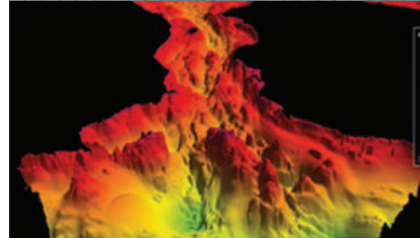

MARINE RESEARCH & SURVEY

Gatamarine-III is the most advanced research vessels, equipped with high-tech infrastructure of marine electronics world leader brands such as Kongsberg, Sonardyne, Teledyne, Veripos, belonging to private companies in Turkey.

Sonarsea provides hydrographic, oceanographic, geological, geotechnical, geophysical and environmental underwater surveys with expert engineers.