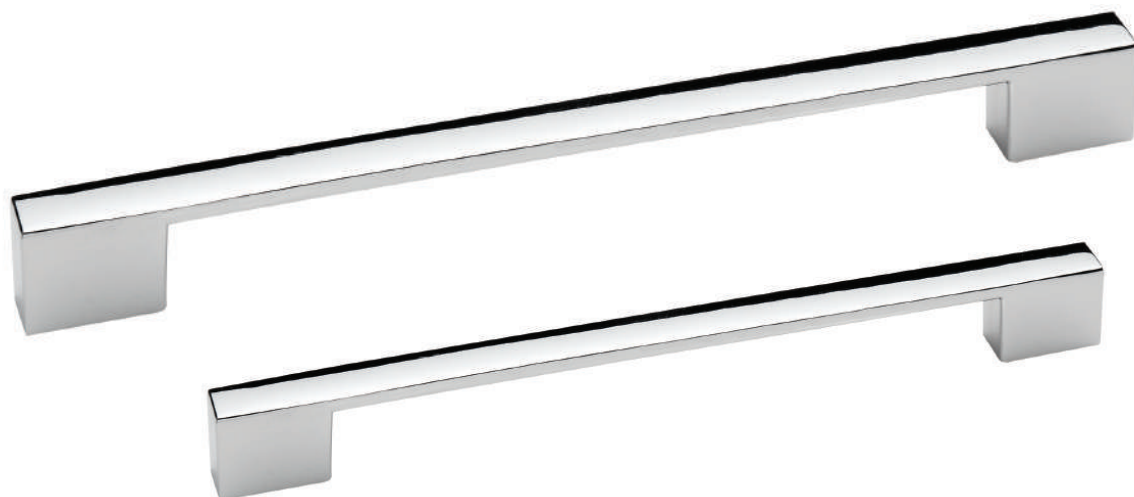

CODE	Dimension/mm	Box/Pc
344175	96-128	50
344176	160-192	50
344177	224-256	50