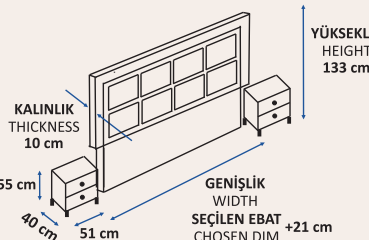

Elit Set

Elit Set

Hem geceleri uyurken, hem gündüzleri kullanırken, size daima rahatlık ve kolaylık sunacak olan bir deneyim.

Modern ve verimli tasarımı ile Elit Takım günlük rutininize keyif katacaktır.

An experience that will always offer you comfort and convenience, both when you sleep at night and while usage during the day. With its modern and efficient design, the Elite Set will add pleasure and joy to your everyday routine.

Elit Takımın bütün pratik kullanımı ve rahatlığı yanı sıra ayrıca beraberinde gelen çekmeceli komodinin kapitone ve döşeme uyumu sayesinde yatak odanıza çok şık ve asil bir görüntü katacaktır.

In addition to all the practical usages and comfort of the Elit Set, it will also add a very stylish and noble look to your bedroom, thanks to the quilting and upholstery harmony of the nightstands.

BAZA ÖZELLİKLERİ BEDSET FEATURES