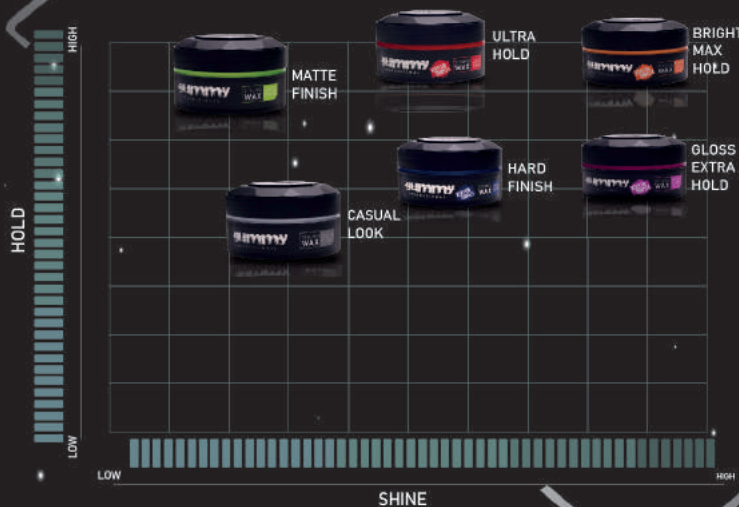

150 ml

Gives an extra hard look, shape and posture without lubricating the hair.

**Styling Wax  
GLOSS  
EXTRA HOLD**

150 ml

Gives hair a long-lasting and extra shiny appearance

**Styling Wax  
BRIGHT  
WAX HOLD**

150 ml

Provides a long-lasting and steady grip and an extra shiny look.

**Styling Wax  
MATTE  
FINISH**

150 ml

Provides excellent holding power with a matte texture

Product Name	Product Description	Size	Box Content	Pallet
Styling Wax	Ultra Hold	150ml	36pcs	112 box
Styling Wax	Matte Finish	150ml	36pcs	112 box
Styling Wax	Hard Finish	150ml	36pcs	112 box
Styling Wax	Casual Look	150ml	36pcs	112 box
Styling Wax	Bright Max Hold	150ml	36pcs	112 box
Styling Wax	Gloss Extra Hold	150ml	36pcs	112 box

# HAIR STYLING POWDER WAX

**3** VOLUMIZING  
DRYNESS  
STYLING  
**effects**

Product Name	Product Description	Size	Box Content
Styling Wax	Powder Wax	20 gr	12 pcs x 6

## Hair Gel MAXIMUM HOLD

700 ml  
500 ml  
220 ml

Alcohol-free maximum hold fixing gel for creating extreme hairstyles and structured shapes.