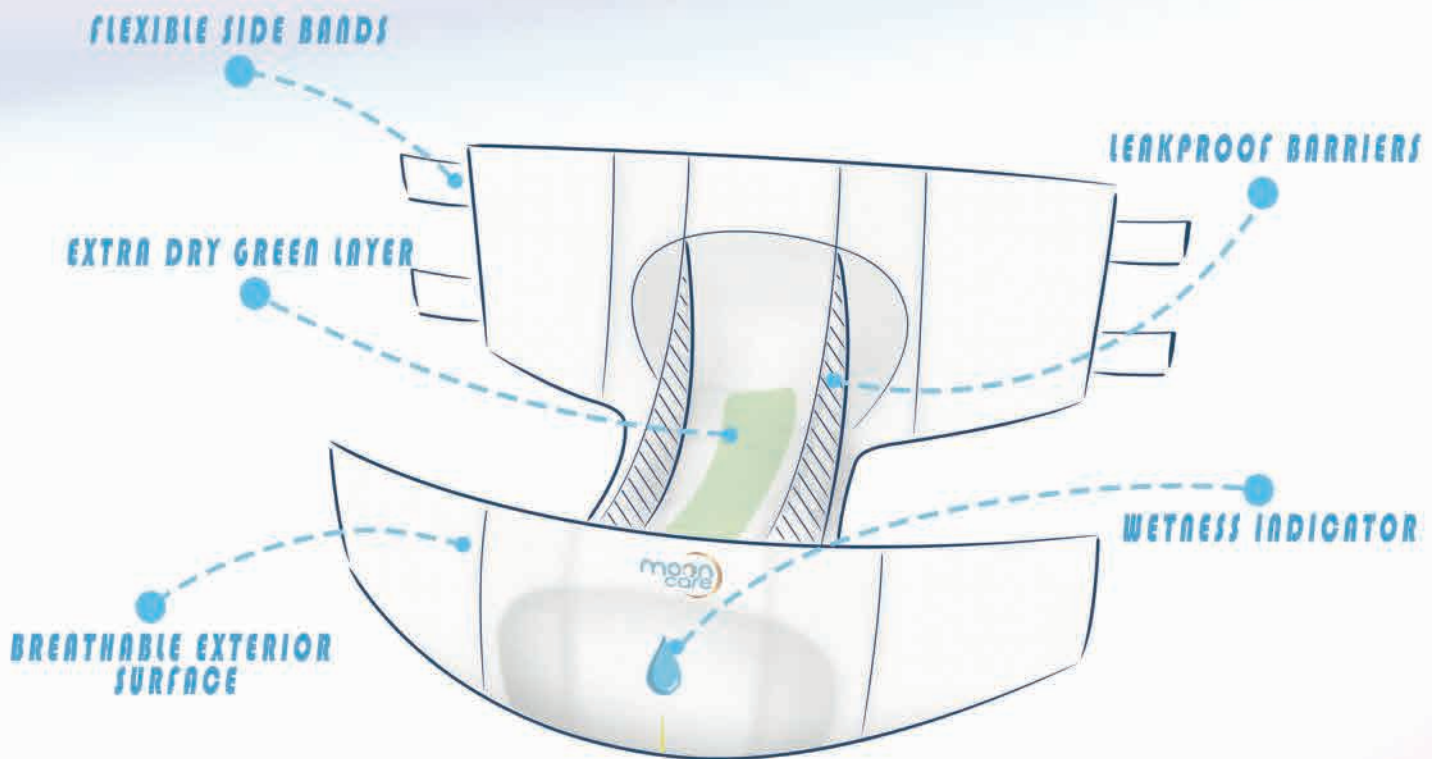

SPECIAL STRUCTURE

SOFT WINGS

ODOR CONTROL FORMULA

Lady Napkin

MAXI THICK

ORGANIC COTTON

PURE WATER

NATURAL BAMBOO

EXTRA SOFT

Adult Diaper

USAGE

1
open the diaper as shown in the picture

2
pass under way from the patient's leg to insert the bottom side band

3
paste the diaper as bands to the diaper at the rear to extend equal in both directions, and fix by hand