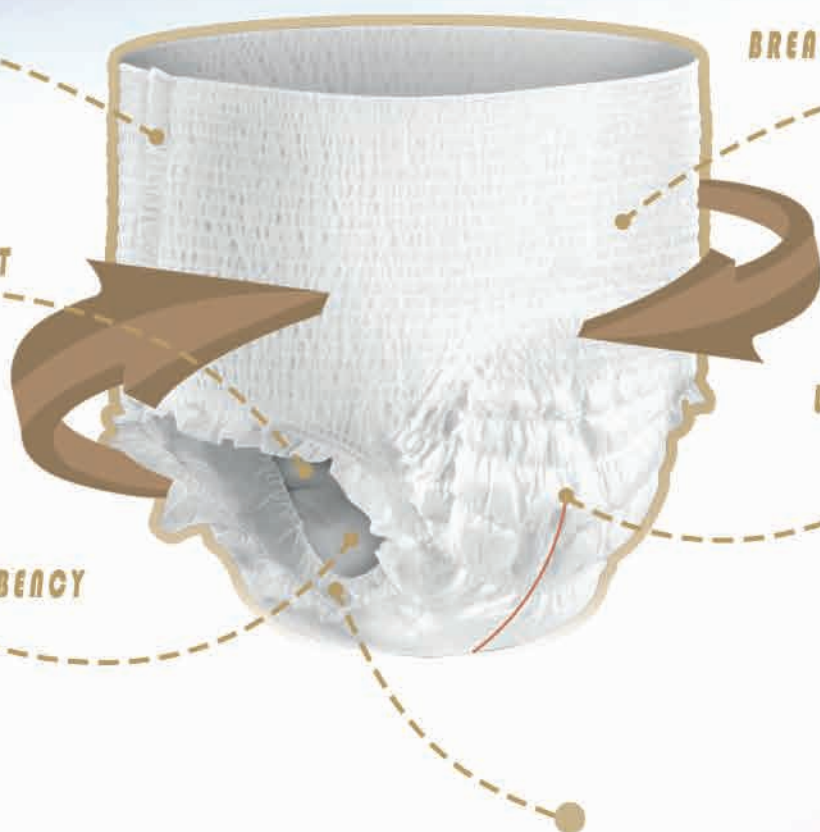

EXTRA SOFT

Adult Diaper

USAGE

1
open the diaper as shown in the picture

2
pass under way from the patient's leg to insert the bottom side band

3
paste the diaper as bands to the diaper at the rear to extend equal in both directions, and fix by hand

XLARGE

waistline
120-160 cm

Adult Pants

ELASTIC WAISTLINE

BREATHABLE WAIST AREA

COTTONY BACKSHEET

WETNESS INDICATOR

HIGH ABSORBENCY

LEAKPROOF BARRIERS

USAGE

1
open the pant as
shown in the picture

2
put it up
till the knees

3
pull it up all the
way till the waist

4
simply tear off
both sides and
just pull it down

Adult Pants

FOR SENSITIVE SKIN