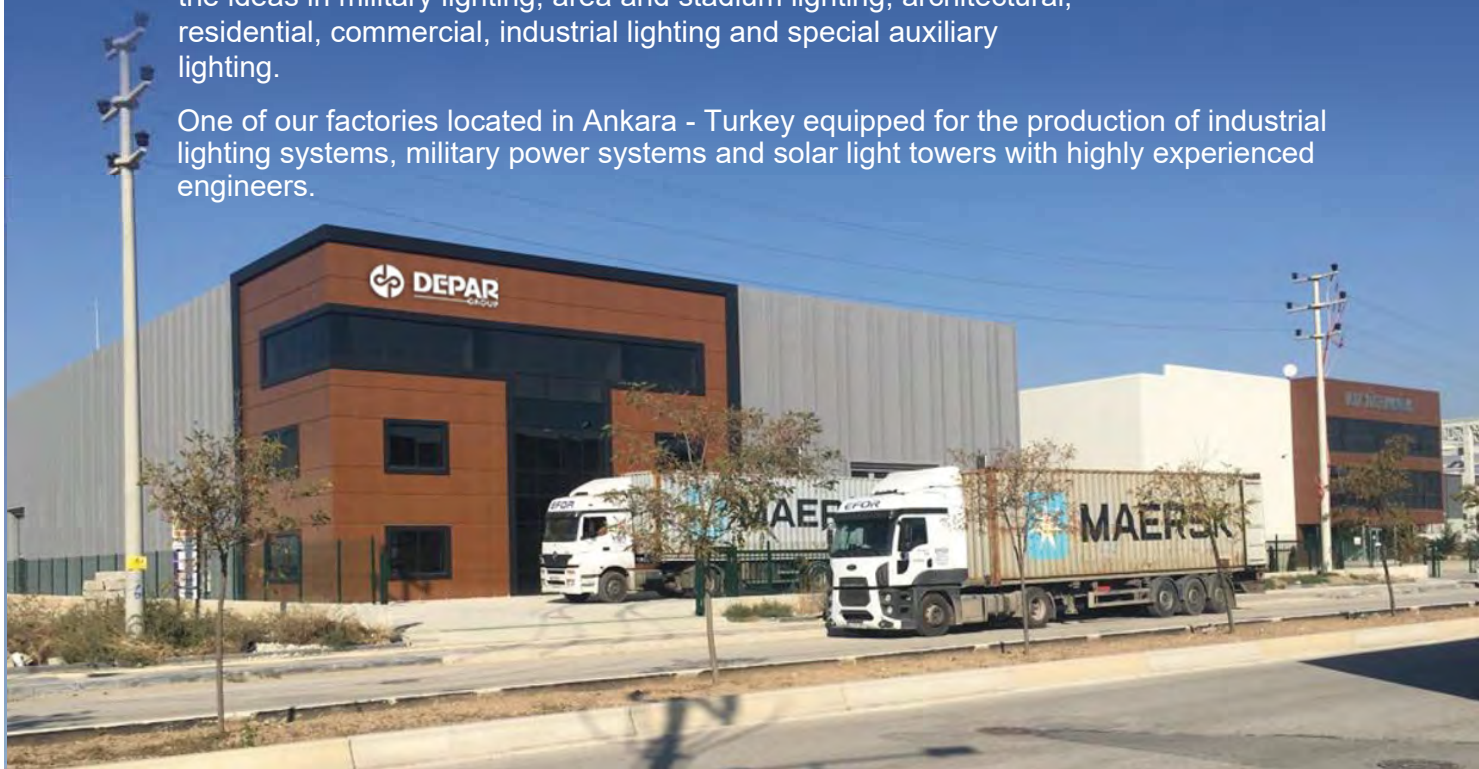

We have grown to a large-scale manufacturer qualifying as vendor for UNOPS, US Military, Turkish Military, Turkish State, Nigerian State and so on, and have been recognized by hundreds of international partners and contractors. Soli Lighting has already provided inspiration for thousands of designers, architects, and engineers all over the world. With our customer, we actively explore the ideas in military lighting, area and stadium lighting, architectural, residential, commercial, industrial lighting and special auxiliary lighting.

One of our factories located in Ankara - Turkey equipped for the production of industrial lighting systems, military power systems and solar light towers with highly experienced engineers.