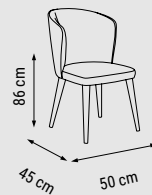

PAMUKKALE

Yemek Odası / Dining Room / Гостинная

Zarif formlu sandalyeleri ve masasıyla tüm gözleri üzerinde toplayan Pamukkale Yemek Odası, dairesel formlu ayna ile öne çıkan karakteristik konsoluyla da etkileyici bir duruş sergiliyor. Açık renklerin hâkimiyetinde, krom detaylarla yükselen şıklığıyla Pamukkale Yemek Odası.

A dining room that takes attention with its elegantly shaped chairs and table, Pamukkale exhibits an impressive stance with its characteristic console that stands out with its circular shaped mirror. Pamukkale Dining Room, dominated by light colors and rising elegance with chrome details.

С его элегантными стульями и столом, Гостинный гарнитур Pamukkale, которая привлекает внимание, которая выделяется зеркалом круглой формы. Он также демонстрирует впечатляющую позицию со своей консолью. преобладают светлые тона, с хромированными деталями. Гостинный гарнитур Pamukkale с ее растущей элегантностью.

KONSOL
CONSOLE
КОНСОЛЬ