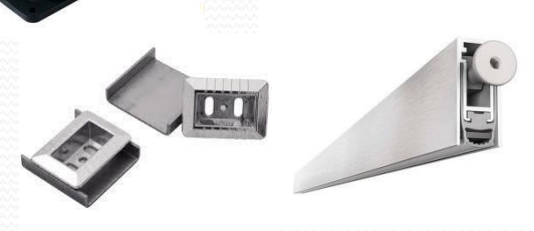

FIRE DOOR ACCESSORIES