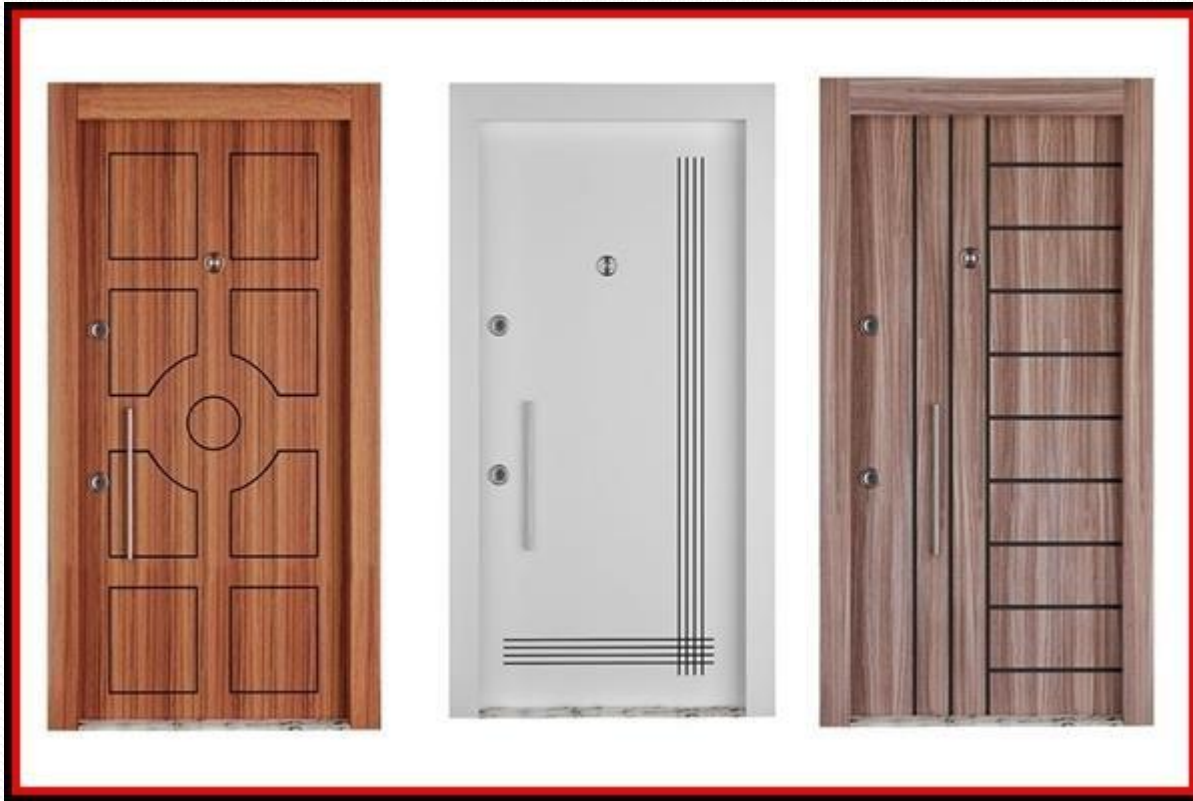

EKONOMIC SERIES

DOOR FRAMES OF
OUR ECONOMIC
DOORS 1.5MM DKP
AND ELECTRO
STATIC POWDER
COATED WING 1MM
DKP AND MDF
COATED MONO (6
POINT LOCKING)
STEEL DOOR.