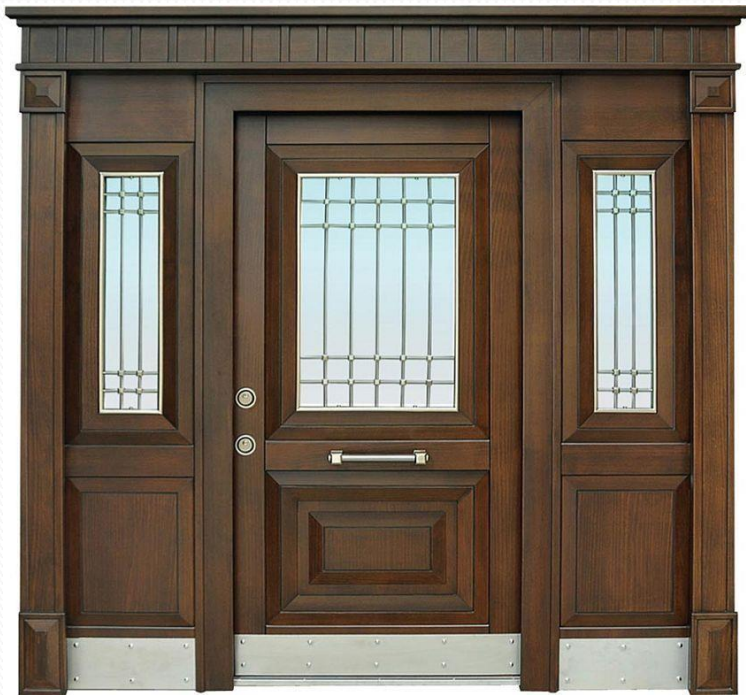

OUR VILLA DOOR MODELS

1550$

door leaf plate: 1.2mm metal, door frame sheet: 2mm metal ,door frame jamb plate: 1.5mm inner and outer mdf: 8mm safety pin: 6 pcs hinge: 3 pcs door leaf seal: german binoculars. wide angle glass lock: central (14 point locked) natural wood and PVC coatin. Glass and without glass villa door