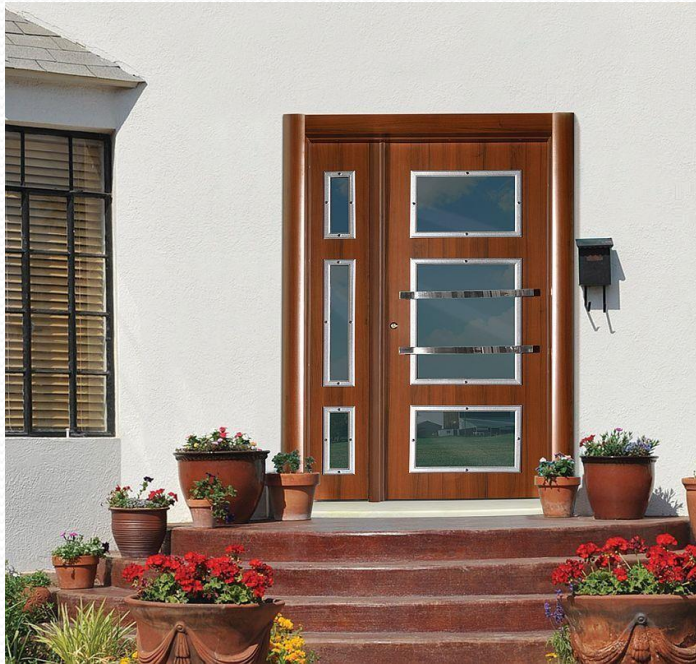

OUR VILLA DOOR MODELS

door leaf plate: 1.2mm metal, door frame sheet: 2mm metal ,door frame jamb plate: 1.5mm inner and outer mdf: 8mm safety pin: 6 pcs hinge: 3 pcs door leaf seal: german binoculars. wide angle glass lock: central (14 point locked) natural wood and PVC coatin. Glass villa door