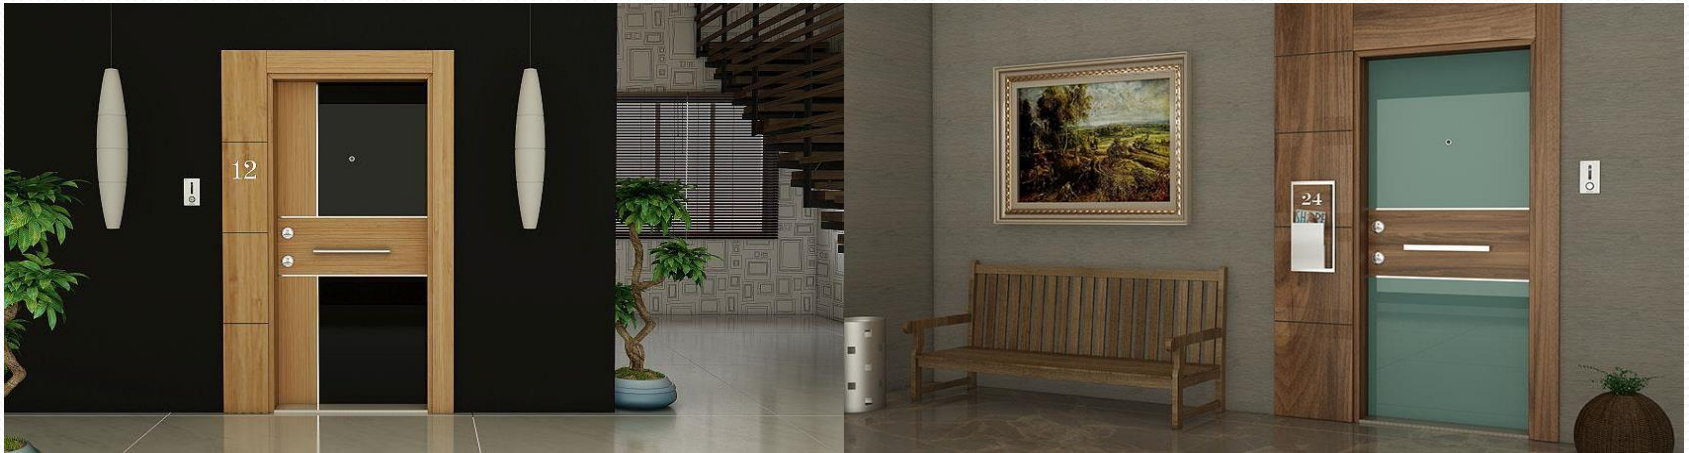

glass series-1

door leaf plate: 1.2mm metal dkp , door frame sheet:
2mm dkp ,door frame jamb plate: 1.5mm metal dkp ,
inner and outer mdf: 8mm safety pin: 6 pcs hinge: 3 pcs
door leaf seal: german binoculars. wide angle glass lock:
central (14 point locked. tempered and painted glass,
laminated wood