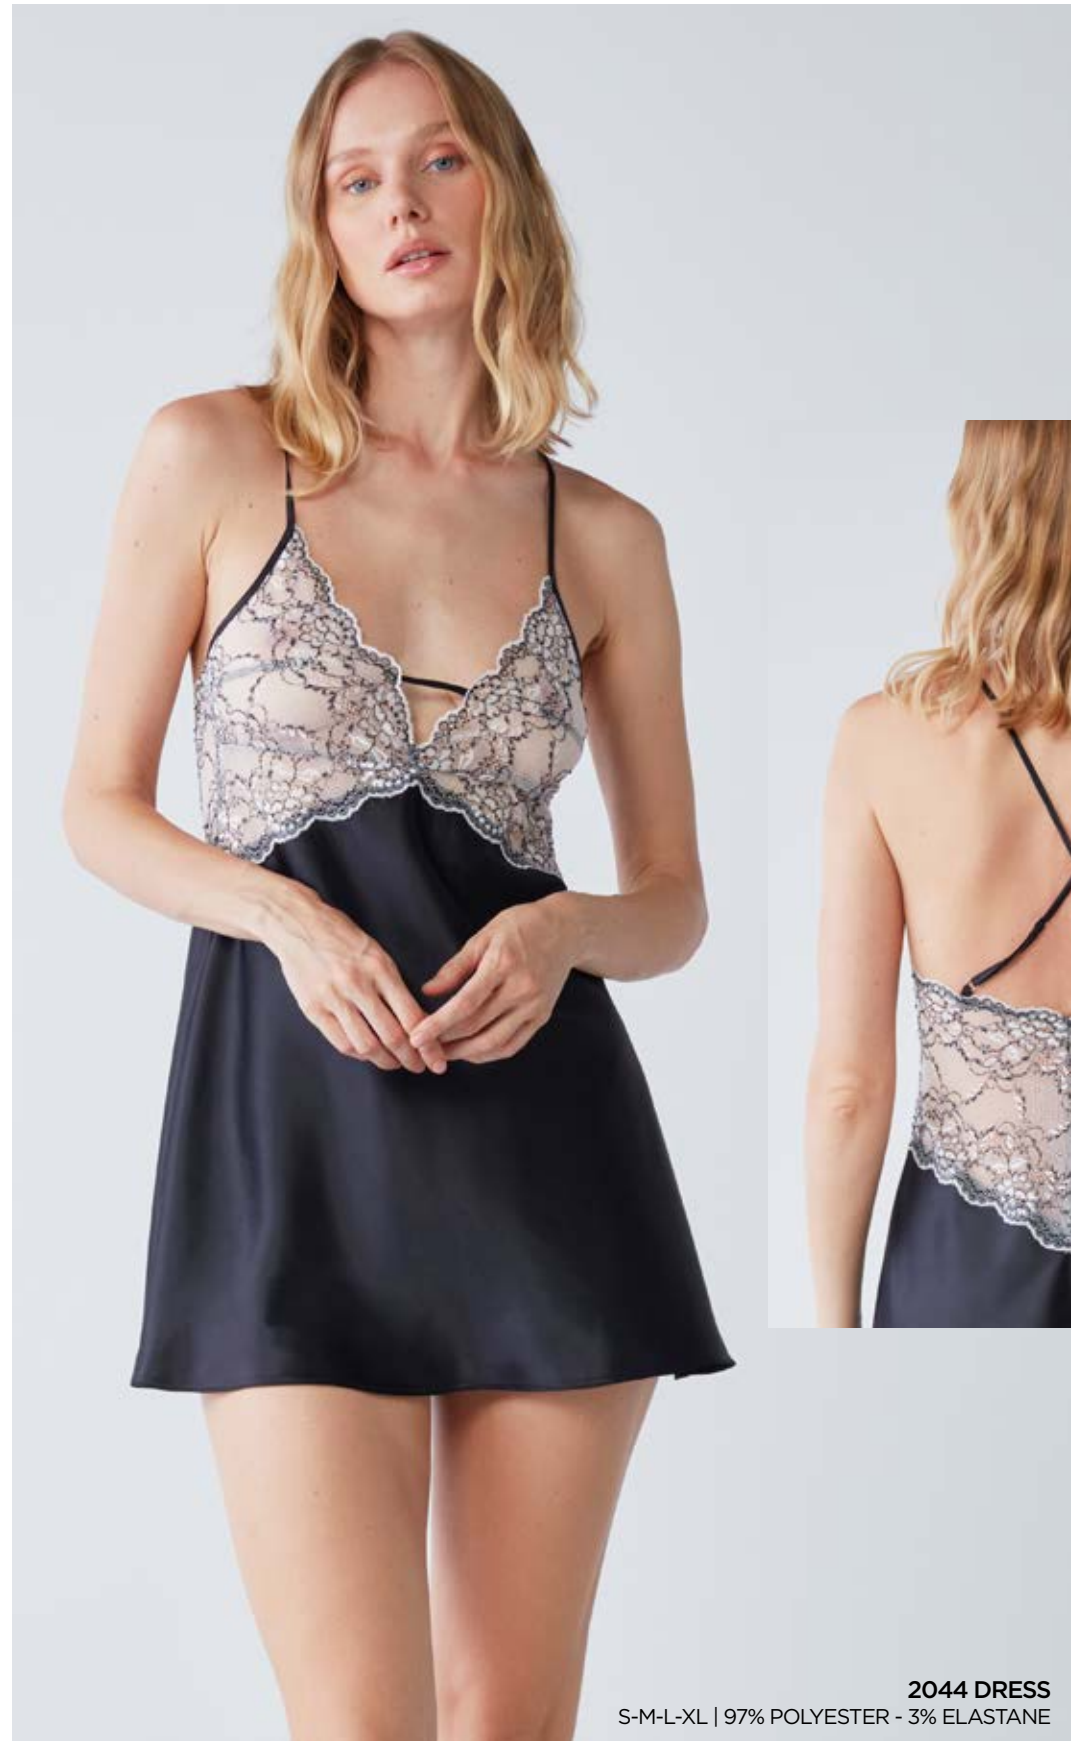

2040 PJ SET
S-M-L-XL | SET 97% POLYESTER - 3% ELASTANE

2042 DRESS
S-M-L-XL | 97% POLYESTER - 3% ELASTANE

2045 ROBE
S-M-L-XL | 97% POLYESTER - 3% ELASTANE

2041 SHORT SET
S-M-L-XL | SET 97% POLYESTER - 3% ELASTANE