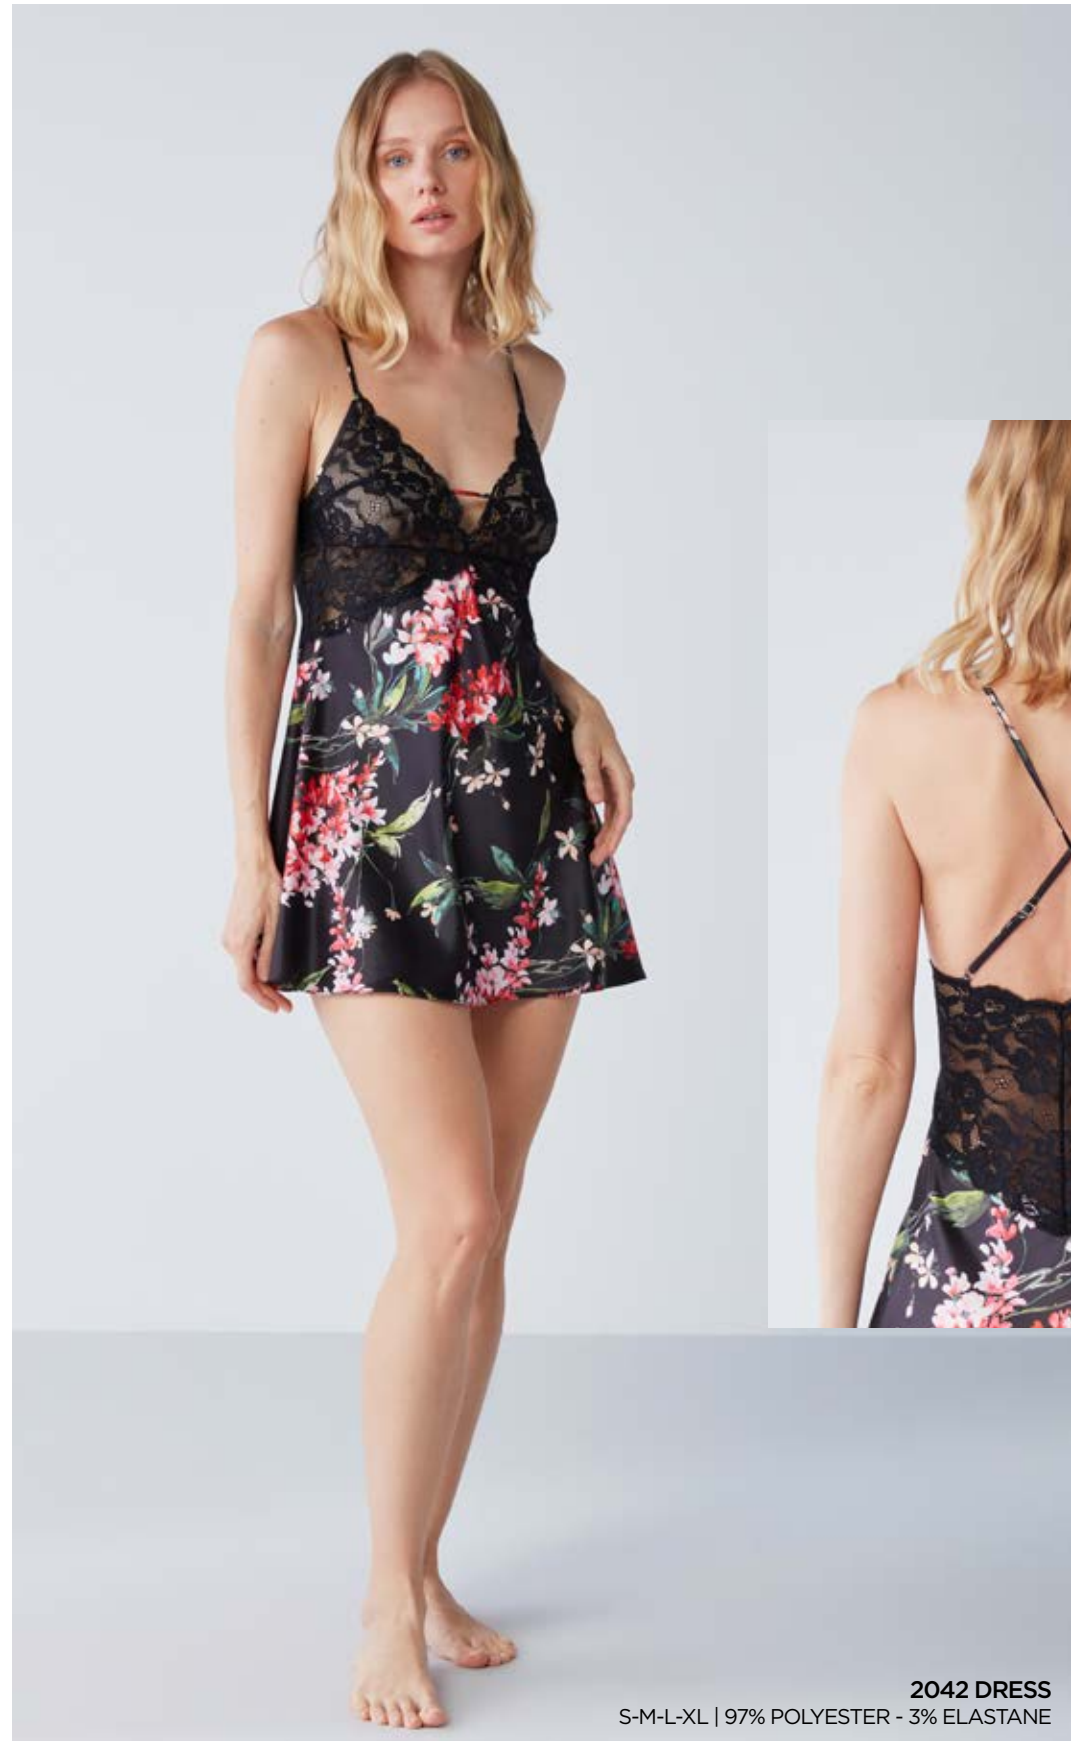

9448 ROBE+CHEMISE
S-M-L-XL | ROBE 100% VISCOSE CHEMISE 94% VISCOSE - 6% ELASTANE

2042 DRESS
S-M-L-XL | 97% POLYESTER - 3% ELASTANE