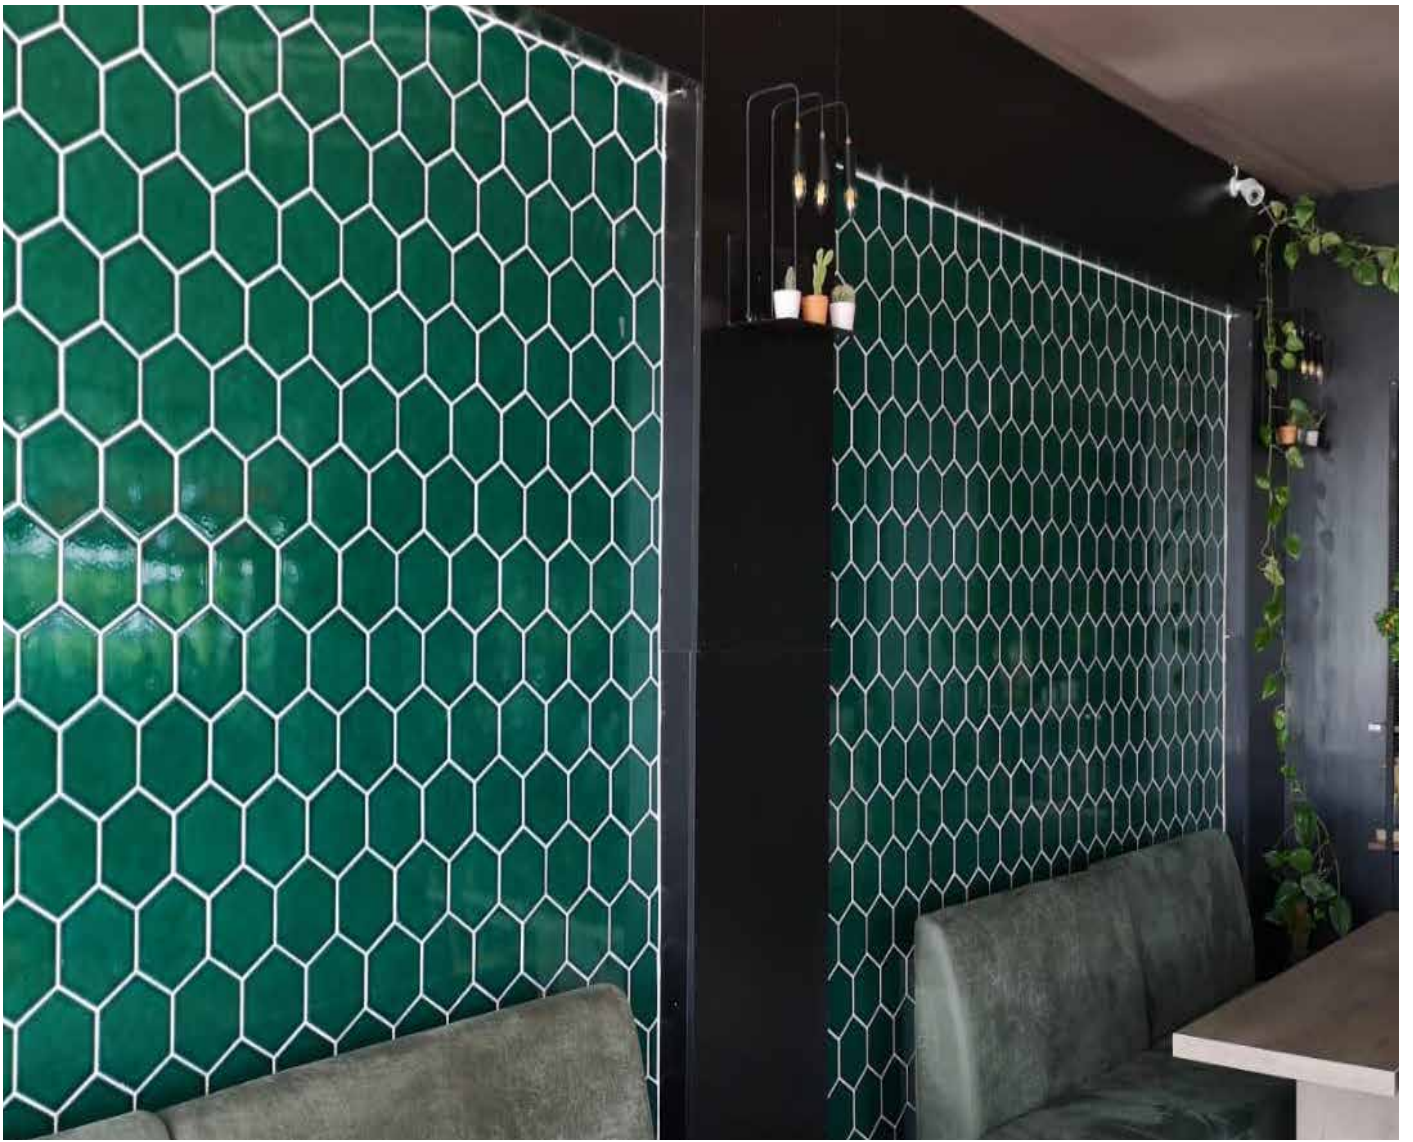

ALTIGEN SERİSİ Hexagon Series

EBAT
Size

ÜRÜN ADI
Name Of Good

15 x 17

ALTIGEN DÜZ KOBALT ÇATLAK SIR
Hexagon Cobalt Crackle Glaze

15 x 17

ALTIGEN YAPRAK KOBALT ÇATLAK SIR
Hexagon Leaf Cobalt Crackle Glaze

15 x 17