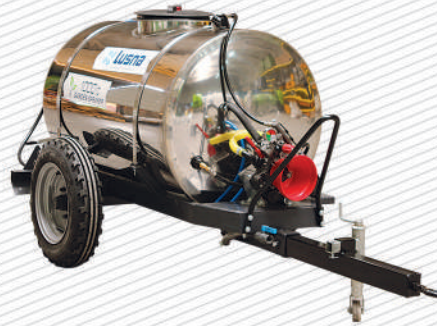

Seed Drill

Fertilizer Spreader  
1500 Lt.

Fertilizer Spreader  
1000 Lt. - 1200 Lt.

Fertilizer Spreader  
2500 Lt.

LSN-30 Membrane Pump  
With PTO Shaft

LSN-30 Membrane Pump  
With Belt Pulley

LSN-80 Membrane Pump

APS-145

BP-135

BP-171K

BP-151K

LSN-22 Piston Pump

Fertilizer Spreader  
350 Lt.

Fertilizer Spreader  
500 Lt. - 600 Lt. - 800 Lt.

100 Lt. - 200 Lt. Gasoline Engine With Membrane Pump

100 Lt. - 200 Lt. Gasoline Engine With Membrane Pump Galv. Tank

400 Lt. Garden Sprayer

600 Lt. Garden Sprayer

1000 Lt. Garden Sprayer

1000 Lt. Garden Sprayer Galvanized Tank

1000 Lt. Garden Sprayer, Chrome Tank

1000 Lt. Garden Sprayer With Electrical Engine

1000 Lt. Garden Sprayer

2000 Lt. Garden Sprayer

2000 Lt. Garden Sprayer With Gasoline Engine

200 Lt. Turbo Atomizer  
With 60 Cm. Chrome Fan

300 Lt. Turbo Atomizer 60 Cm.  
Chrome Fan