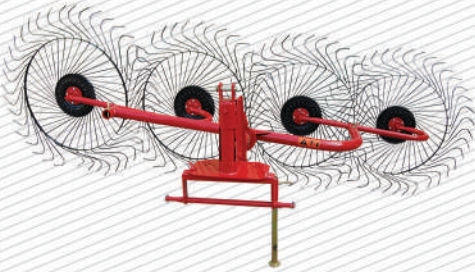

Disc Plough

Cultivator

Offset Disc Harrow

Goble Type Disc Harrow

LS80 Power Tiller With Gasoline Engine

Grass Mower With Gasoline Engine

Finder Wheel Hay Rake 4 Wheel

Rotary Durum Mower  
125, 135, 165, 185,

Disc Mower Indexable

Disc Mower

V Type Finder Wheel Hay Rake  
8 Wheel

Electrical Feed Grinder Machine

Feed Grinder Machine With P.T.O. Shaft

Electrical Stalk Cutter Machine

SYM 30.4 Pipe Type Single Milking Group Single Bucket