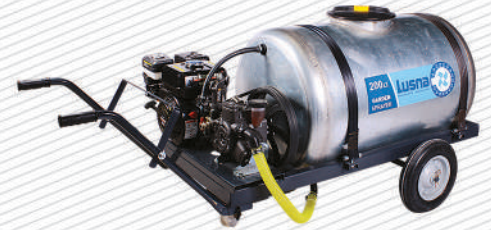

Seed Drill

Fertilizer Spreader  
1500 Lt.

Fertilizer Spreader  
1000 Lt. - 1200 Lt.

Fertilizer Spreader  
2500 Lt.

LSN-30 Membrane Pump  
With PTO Shaft

LSN-30 Membrane Pump  
With Belt Pulley

LSN-80 Membrane Pump

APS-145

BP-135

BP-171K

BP-151K

LSN-22 Piston Pump

Fertilizer Spreader  
350 Lt.

Fertilizer Spreader  
500 Lt. - 600 Lt. - 800 Lt.

100 Lt. - 200 Lt. Gasoline Engine With Membrane Pump

100 Lt. - 200 Lt. Electrical Engine With Membrane Pump

100 Lt. - 200 Lt. Electrical Engine With Piston Pump

100 Lt. - 200 Lt. Gasoline Engine With Piston Pump

100 Lt. - 200 Lt. Gasoline Engine With Membrane Pump Chrome Tank

100 Lt. - 200 Lt. Gasoline Engine With Membrane Pump Galv. Tank

400 Lt. Garden Sprayer

600 Lt. Garden Sprayer

1000 Lt. Garden Sprayer

1000 Lt. Garden Sprayer Galvanized Tank

1000 Lt. Garden Sprayer, Chrome Tank