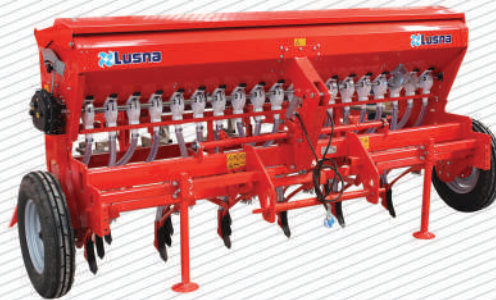

Potato Harvesting Machine  
Sing Row

Potato Planting Machine  
Automatic - 2 Row

Potato Planting Machine  
Automatic - 4 Row

Pneumatic Seeder Fertilizer Unit

Pneumatic Seeder Tine And  
Disc Shared

Seed Drill

Seed Drill

Fertilizer Spreader  
1500 Lt.

Fertilizer Spreader  
1000 Lt. - 1200 Lt.

Fertilizer Spreader  
2500 Lt.

LSN-30 Membrane Pump  
With PTO Shaft

LSN-30 Membrane Pump  
With Belt Pulley

LSN-80 Membrane Pump

APS-145

BP-135

BP-171K

BP-151K

LSN-22 Piston Pump

Fertilizer Spreader  
350 Lt.

Fertilizer Spreader  
500 Lt. - 600 Lt. - 800 Lt.

100 Lt. - 200 Lt. Gasoline Engine With Membrane Pump