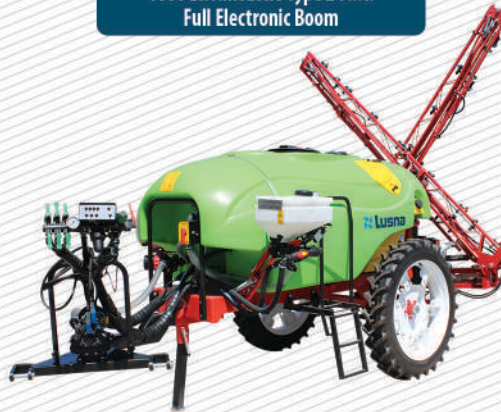

1000 Lt. Classic 15 Mt. Full Hydraulic Control Boom

1000 Lt. Class 15 Mt. Full Electronic Control Boom

1000 Lt. Class X Type 15 Mt. Hydraulic Boom

1000 Lt. Class X Type 15 Mt. Full Electronic Boom

1000 Lt. Amozone Type 18 Mt. Electronic Boom

1000 Lt. Amozone Type 24 Mt. Full Electronic Boom

2000 Lt. High Wheel 15 Mt. Full Electronic Boom

3000 Lt. High Wheel 24 Mt. Full Electronic Boom

2000 Lt. High Wheel X Type 18 Mt. Electronic Boom

2000 Lt. High Wheel 18 Mt. Full Electronic Boom