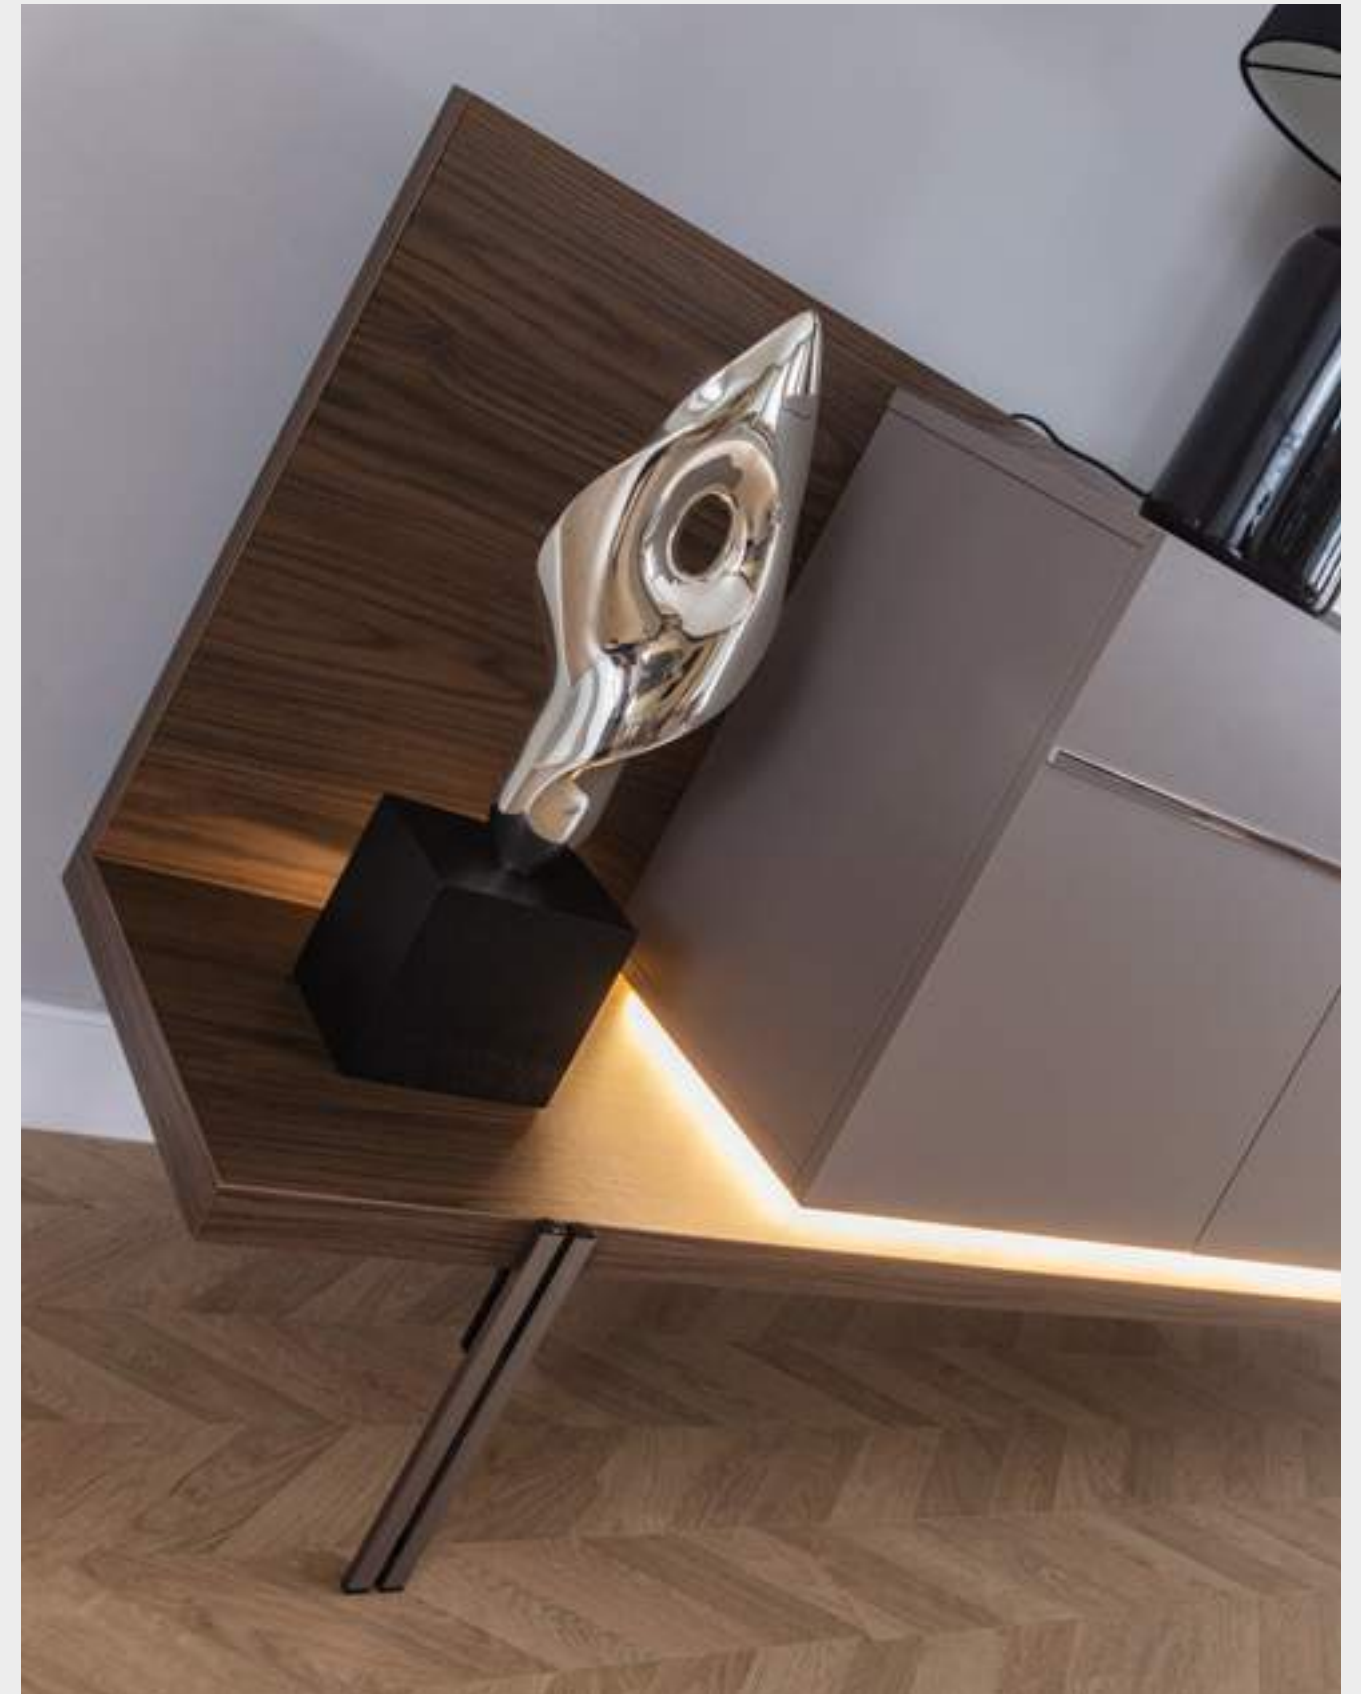

Silvia always knows how to be noticed and take all the attention on itself.
Mirrors are not only a detail, but also a reflection of the value of design in the smallest detail.

SILVIA

COLLECTION

---

dining room