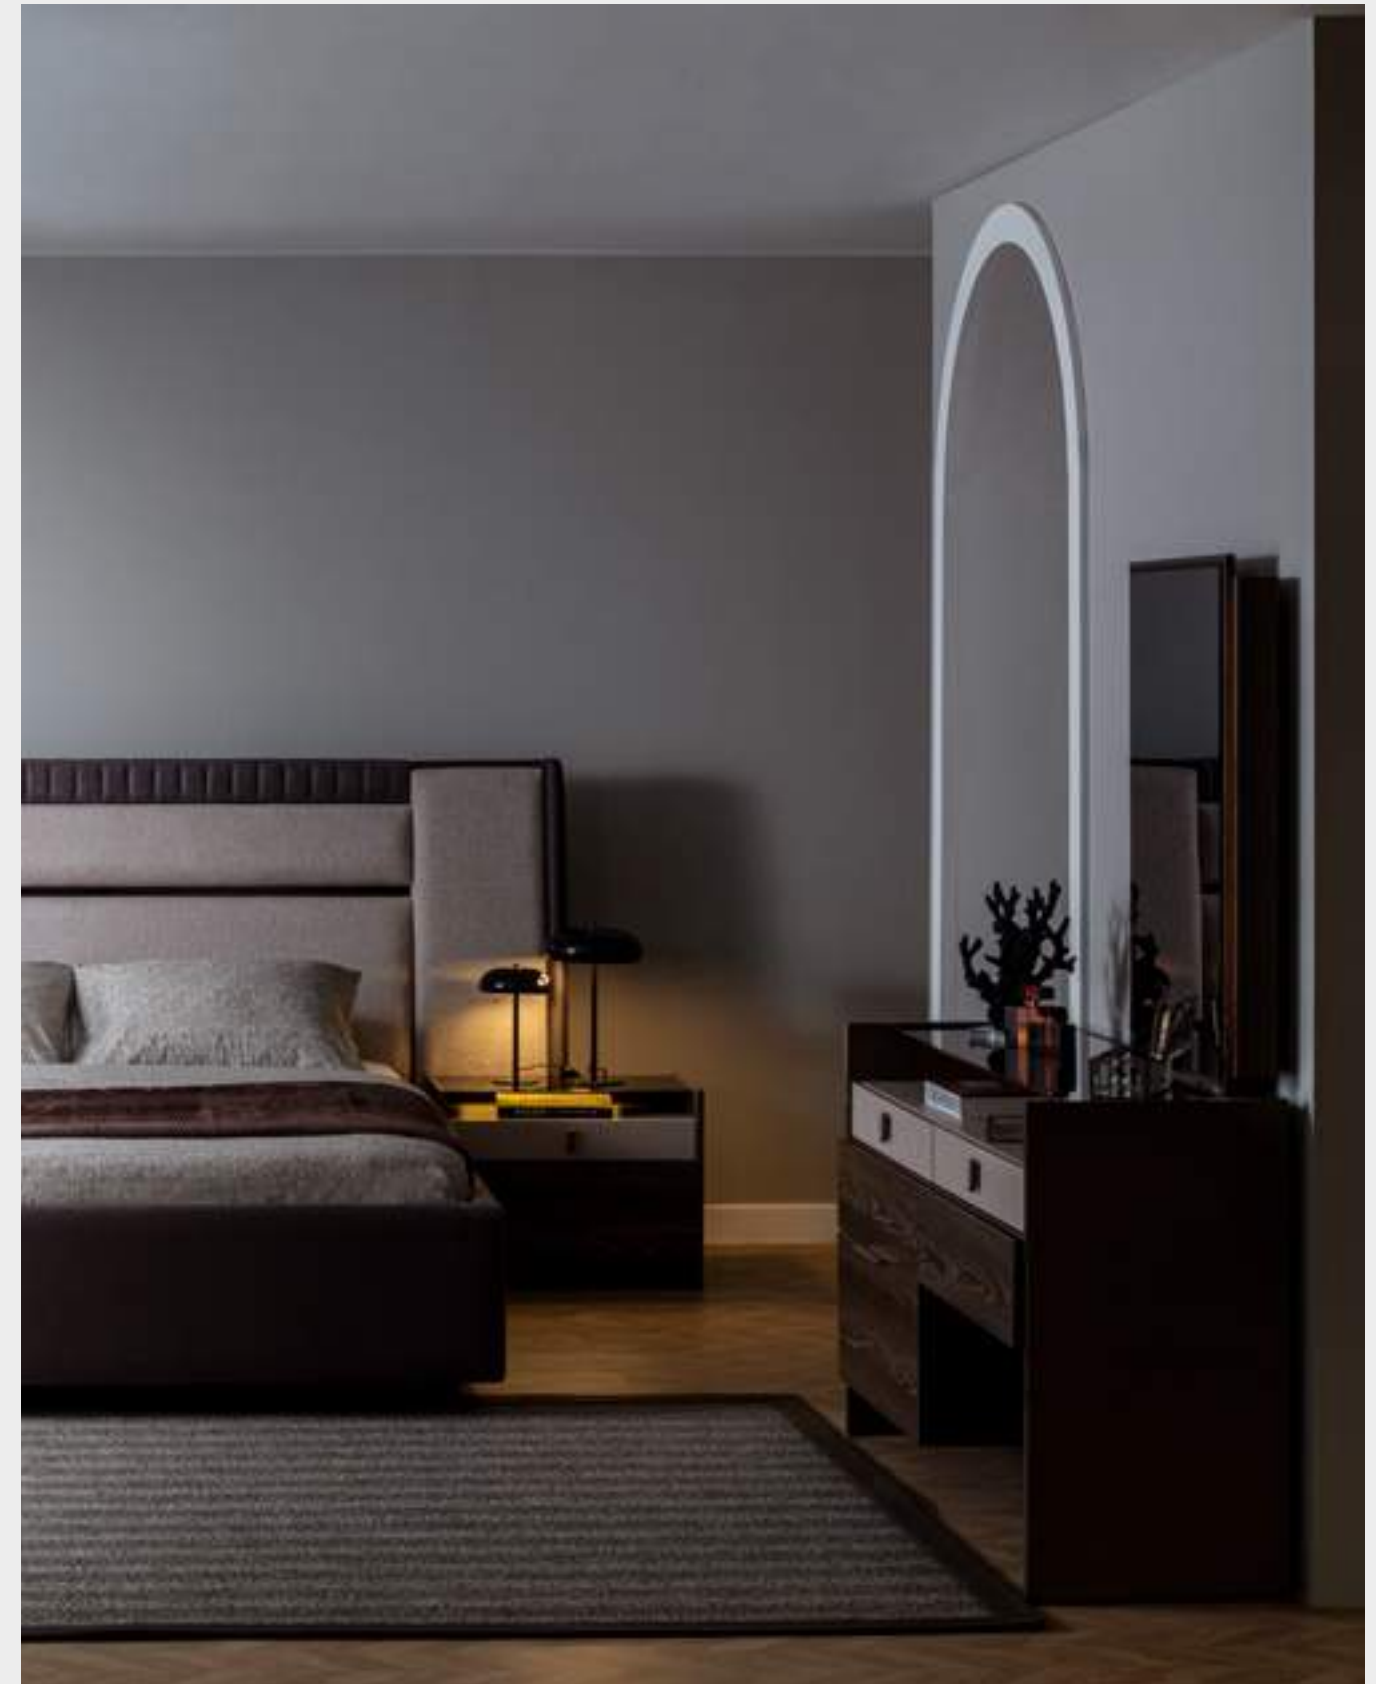

Padova represents the sophistication of power adopted according to the ancient style. It manifests itself in its most glorious form everywhere.

PADOVA

COLLECTION

---

bedroom