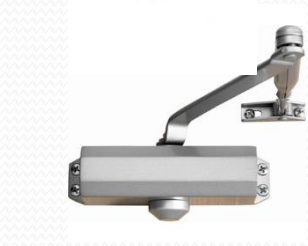

FIRE DOOR ACCESSORIES