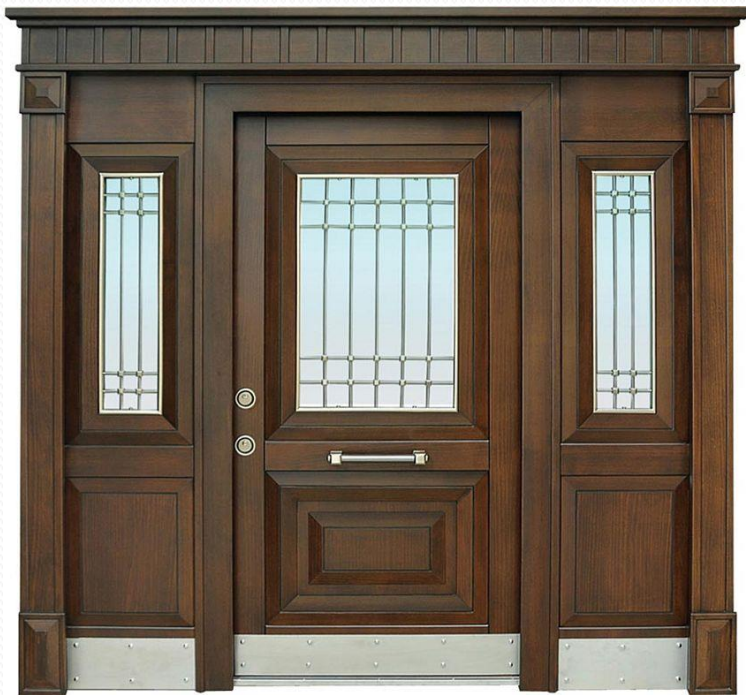

OUR VILLA DOOR MODELS

door leaf plate: 1.2mm metal, door frame sheet: 2mm metal ,door frame jamb plate: 1.5mm inner and outer mdf: 8mm safety pin: 6 pcs hinge: 3 pcs door leaf seal: german binoculars. wide angle glass lock: central (14 point locked) natural wood and PVC coatin. Glass and without glass villa door