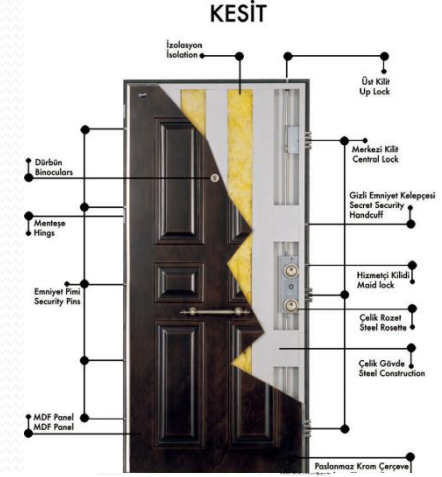

STEEL DOOR DETAIL

Kasa Et kalınlığı (cm)	Door Ölçüsüne Uygunluğu (cm)
10 cm.	9 cm. - 13 cm.
12 cm.	11 cm. - 15 cm.
14 cm.	13 cm. - 17 cm.
16 cm.	15 cm. - 19 cm.
19 cm.	18 cm. - 22 cm.
23 cm.	22 cm. - 26 cm.

PAKET ÖLÇÜLERİ & ÇERÇİĞİ

Kasa Başlığı
1 Kasa Başlığı