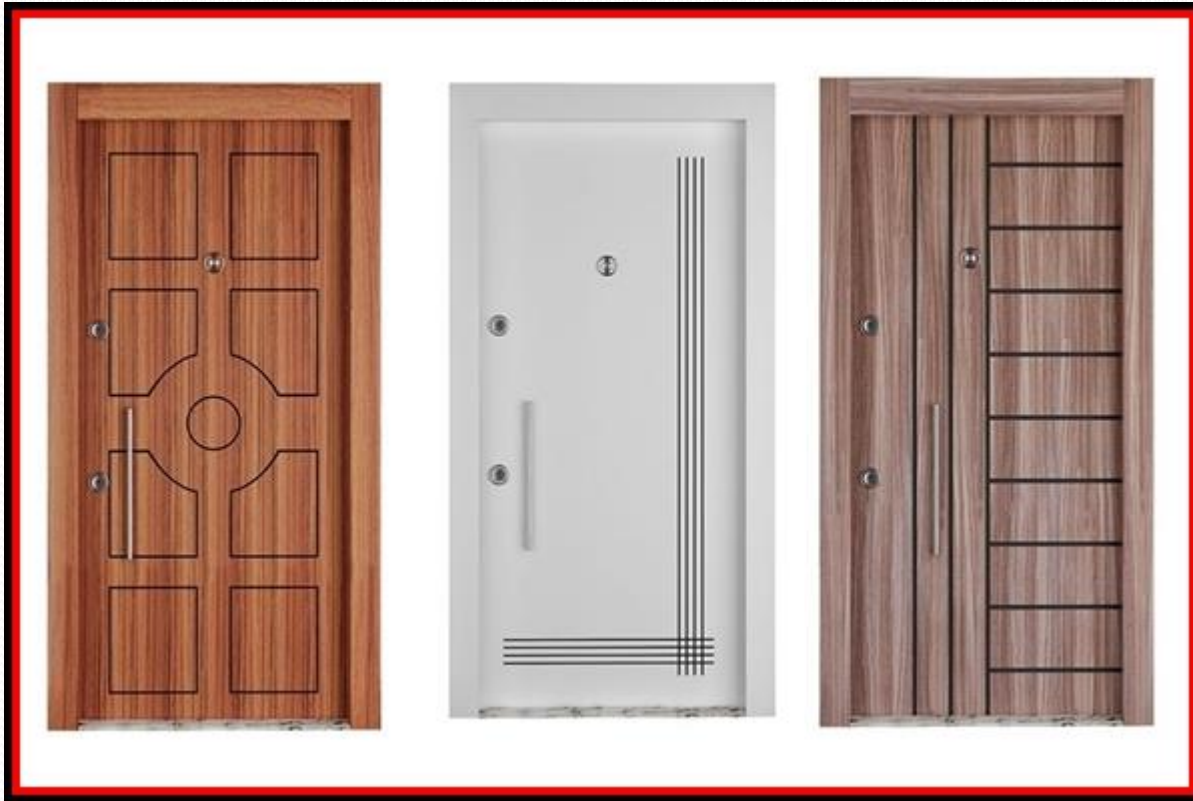

EKONOMIC SERIES

DOOR FRAMES OF
OUR ECONOMIC
DOORS 1.5MM DKP
AND ELECTRO
STATIC POWDER
COATED WING 1MM
DKP AND MDF
COATED MONO (6
POINT LOCKING)
STEEL DOOR.