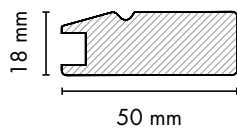

KANALLI KAPAK PROFİLLERİ (8 mm) / GROOVE FURNITURE DOOR PROFILES (8 mm)

1032