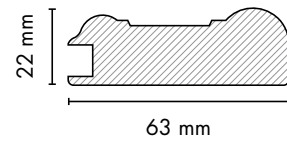

KANALLI KAPAK PROFİLLERİ (8 mm) / GROOVE FURNITURE DOOR PROFILES (8 mm)

1029