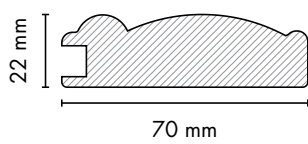

KANALLI KAPAK PROFİLLERİ (8 mm) / GROOVE FURNITURE DOOR PROFILES (8 mm)

1037