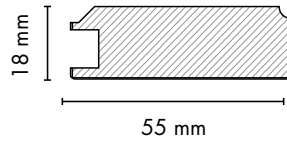

KANALLI KAPAK PROFİLLERİ (8 mm) / GROOVE FURNITURE DOOR PROFILES (8 mm)

KS02-Y