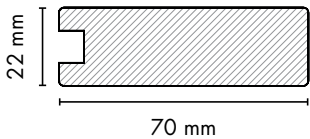

1032

1

Yeni
New

6002
hg yeni siyah
hg new black

734
soft touch
beyaz
soft touch white

KANALLI KAPAK PROFİLLERİ (8 mm) / GROOVE FURNITURE DOOR PROFILES (8 mm)

KANALLI KAPAK PROFİLLERİ (8 mm) / GROOVE FURNITURE DOOR PROFILES (8 mm)