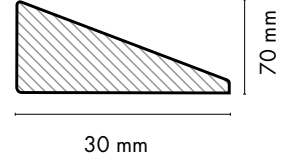

ÇOK AMAÇLI PROFİLLER / MULTI PURPOSE PROFILES

PR03811

PR05038

PR00119

PM-21

PR03771