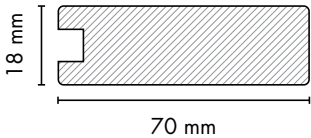

Estetik bir yaşam alanı

Eve adım attığınız ilk andan itibaren her köşesini kendi zevkinize göre tasarlamak, AGT Profillerle mümkün. Yataktan dolaba, duvar kaplamasından çerçeveye kadar birçok alan, sizin tuvaliniz olacak.

Aesthetic living space

You can design every corner of your house to your delight with AGT Profiles. Many areas including your bed, closet, wall covering and frame will be your canvas.

295
beyaz meşe
white oak

2004-Y

1

1018

2

6002
hg yeni siyah
hg new black