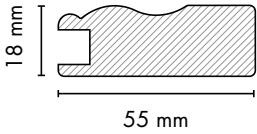

1032

1

Yeni
New

6002
hg yeni siyah
hg new black

734
soft touch
beyaz
soft touch white

KANALLI KAPAK PROFİLLERİ (8 mm) / GROOVE FURNITURE DOOR PROFILES (8 mm)

KANALLI KAPAK PROFİLLERİ (8 mm) / GROOVE FURNITURE DOOR PROFILES (8 mm)