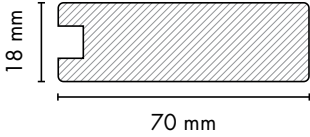

1032

1

Yeni
New

6002
hg yeni siyah
hg new black

734
soft touch
beyaz
soft touch white

KANALLI KAPAK PROFİLLERİ (8 mm) / GROOVE FURNITURE DOOR PROFILES (8 mm)

KANALLI KAPAK PROFİLLERİ (8 mm) / GROOVE FURNITURE DOOR PROFILES (8 mm)