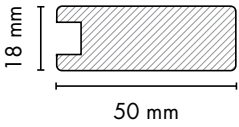

1032

1

Yeni
New

6002
hg yeni siyah
hg new black

734
soft touch
beyaz
soft touch white

KANALLI KAPAK PROFİLLERİ (8 mm) / GROOVE FURNITURE DOOR PROFILES (8 mm)

KANALLI KAPAK PROFİLLERİ (8 mm) / GROOVE FURNITURE DOOR PROFILES (8 mm)