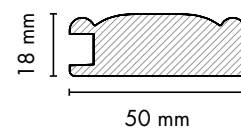

KANALLI KAPAK PROFİLLERİ (8 mm) / GROOVE FURNITURE DOOR PROFILES (8 mm)