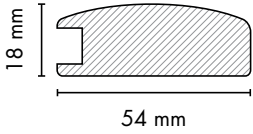

1032

1

Yeni
New

6002
hg yeni siyah
hg new black

734
soft touch
beyaz
soft touch white

KANALLI KAPAK PROFİLLERİ (8 mm) / GROOVE FURNITURE DOOR PROFILES (8 mm)

KANALLI KAPAK PROFİLLERİ (8 mm) / GROOVE FURNITURE DOOR PROFILES (8 mm)