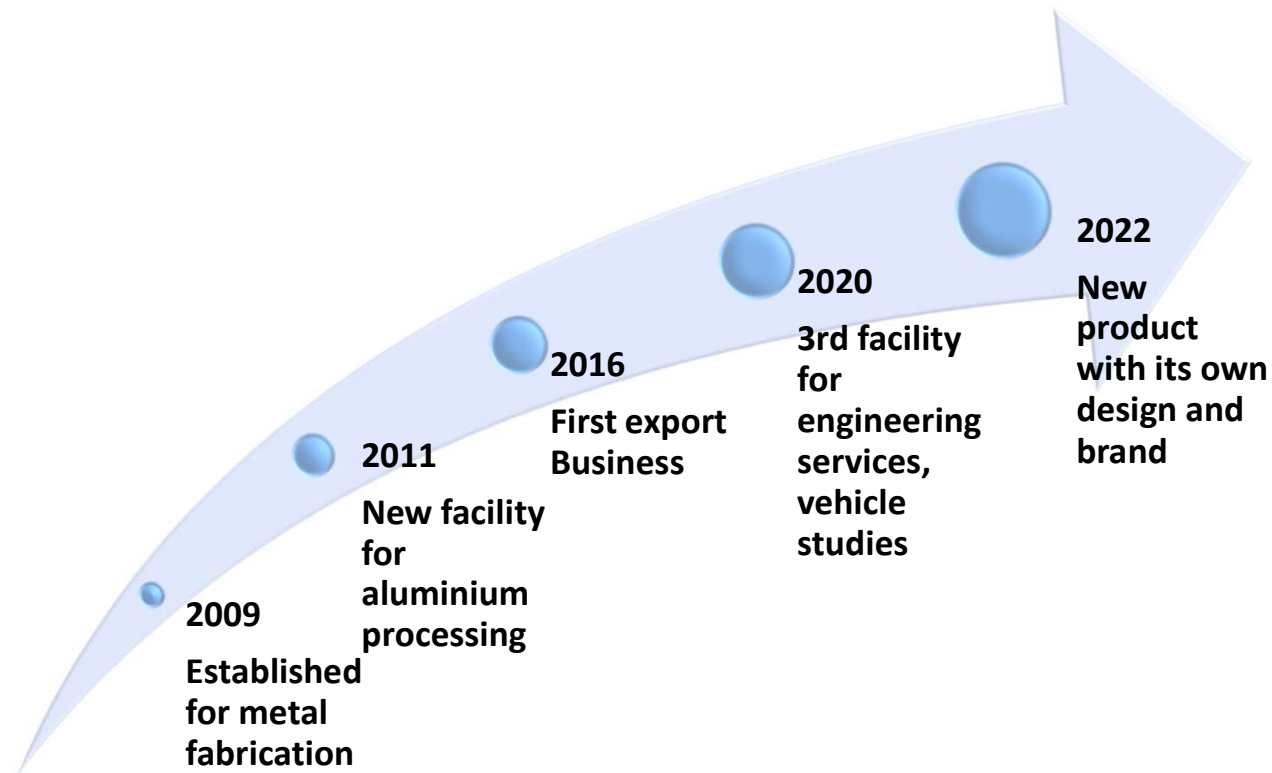

### Plarime Industrial Products Industry and Trading Ltd. Sti.;

- ✓ strong production and quality infrastructure
- ✓ 30+ years professional experience in automotive and machinery industry
- ✓ ISO 9001
- ✓ Totally 8.000+ square meters
- ✓ automotive, marine, caravan and machinery industries
- ✓ fully satisfied customers