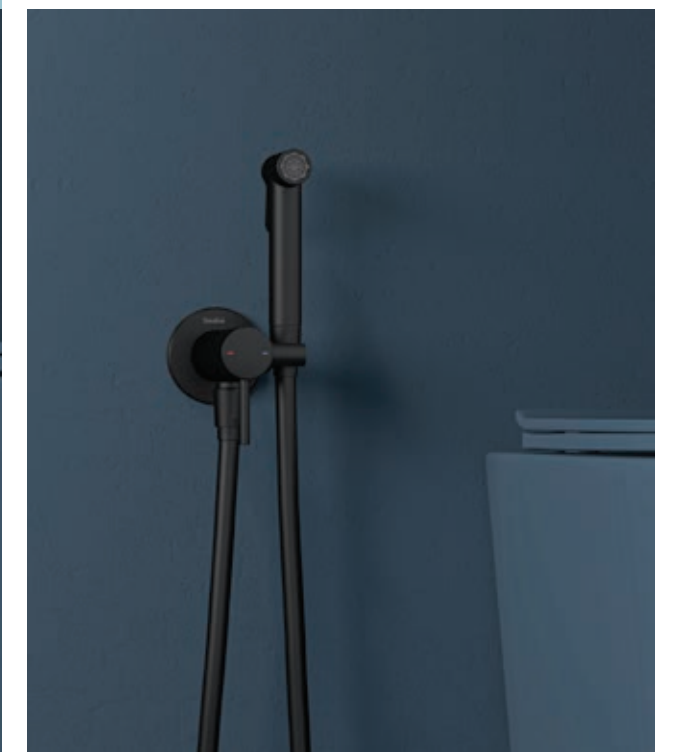

Thermostatic
▲

SHINE

Thermostatic

Concealed Shower Set

SHINE CALIX

SHINE CALIX

Thermostatic

Bathtub Faucets

ALAX TERA

Shut Off

ATLAS TERA

Shut Off

PULITO

Shut Off

VERTU

Brass Hand Shower