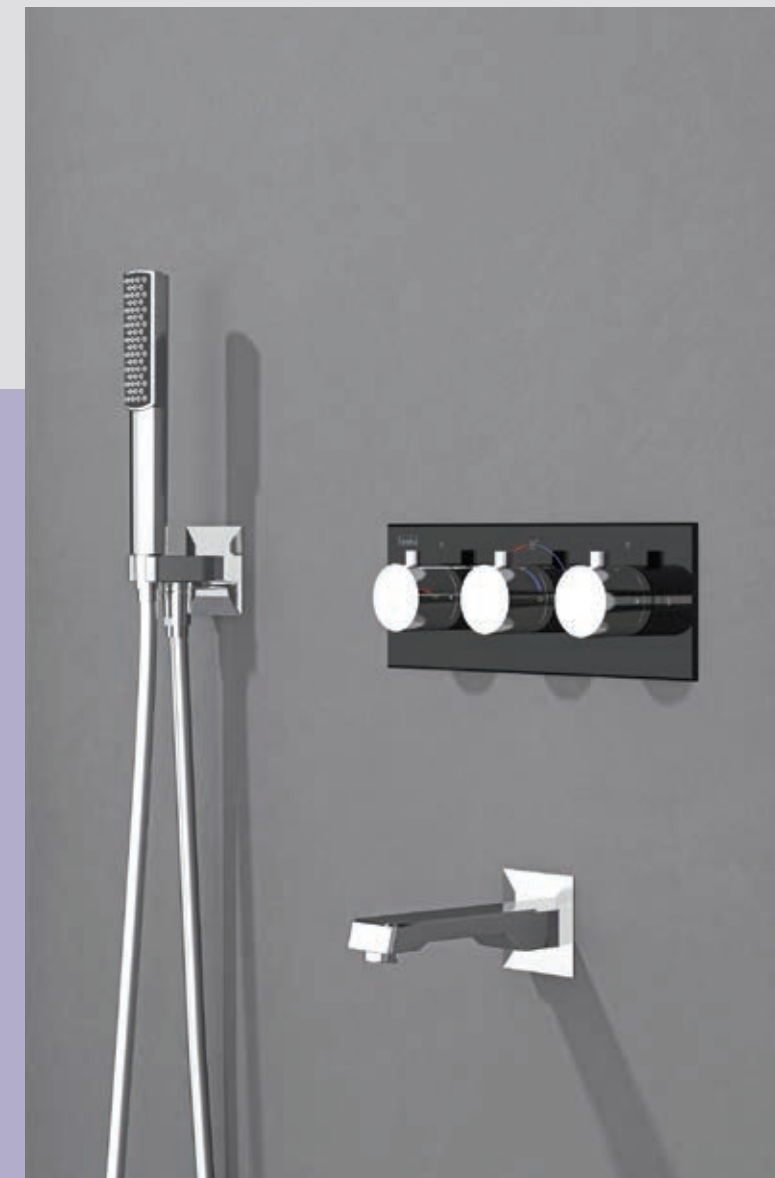

SHINE

Thermostatic

Concealed Shower Set

SHINE

Concealed Shower Set

Thermostatic

SHINE

Concealed Shower Set

Thermostatic
▲

SHINE

Thermostatic

Concealed Shower Set

SHINE CALIX

SHINE CALIX

Thermostatic

Bathtub Faucets

LANDE

Concealed Shower Set

Thermostatic
▲

TEONA

Concealed Shower Set

Thermostatic

SHINE EURO X

Concealed Shower Set