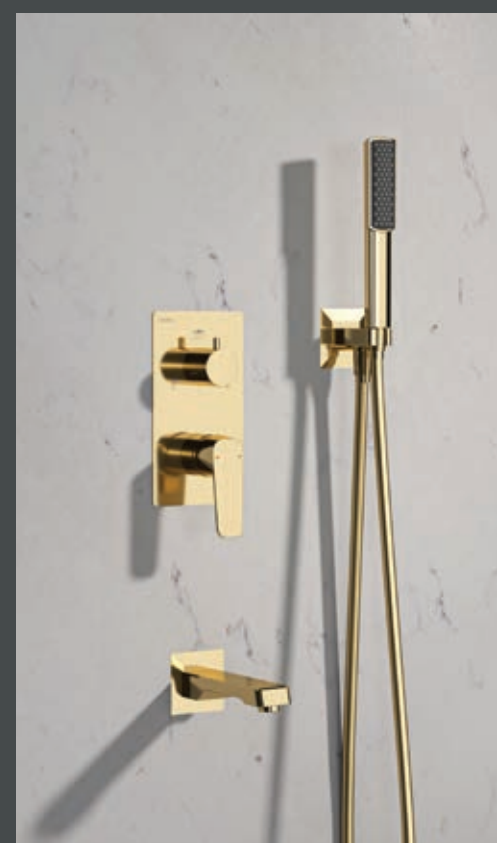

CIERA PRO

Washbasin Armatures