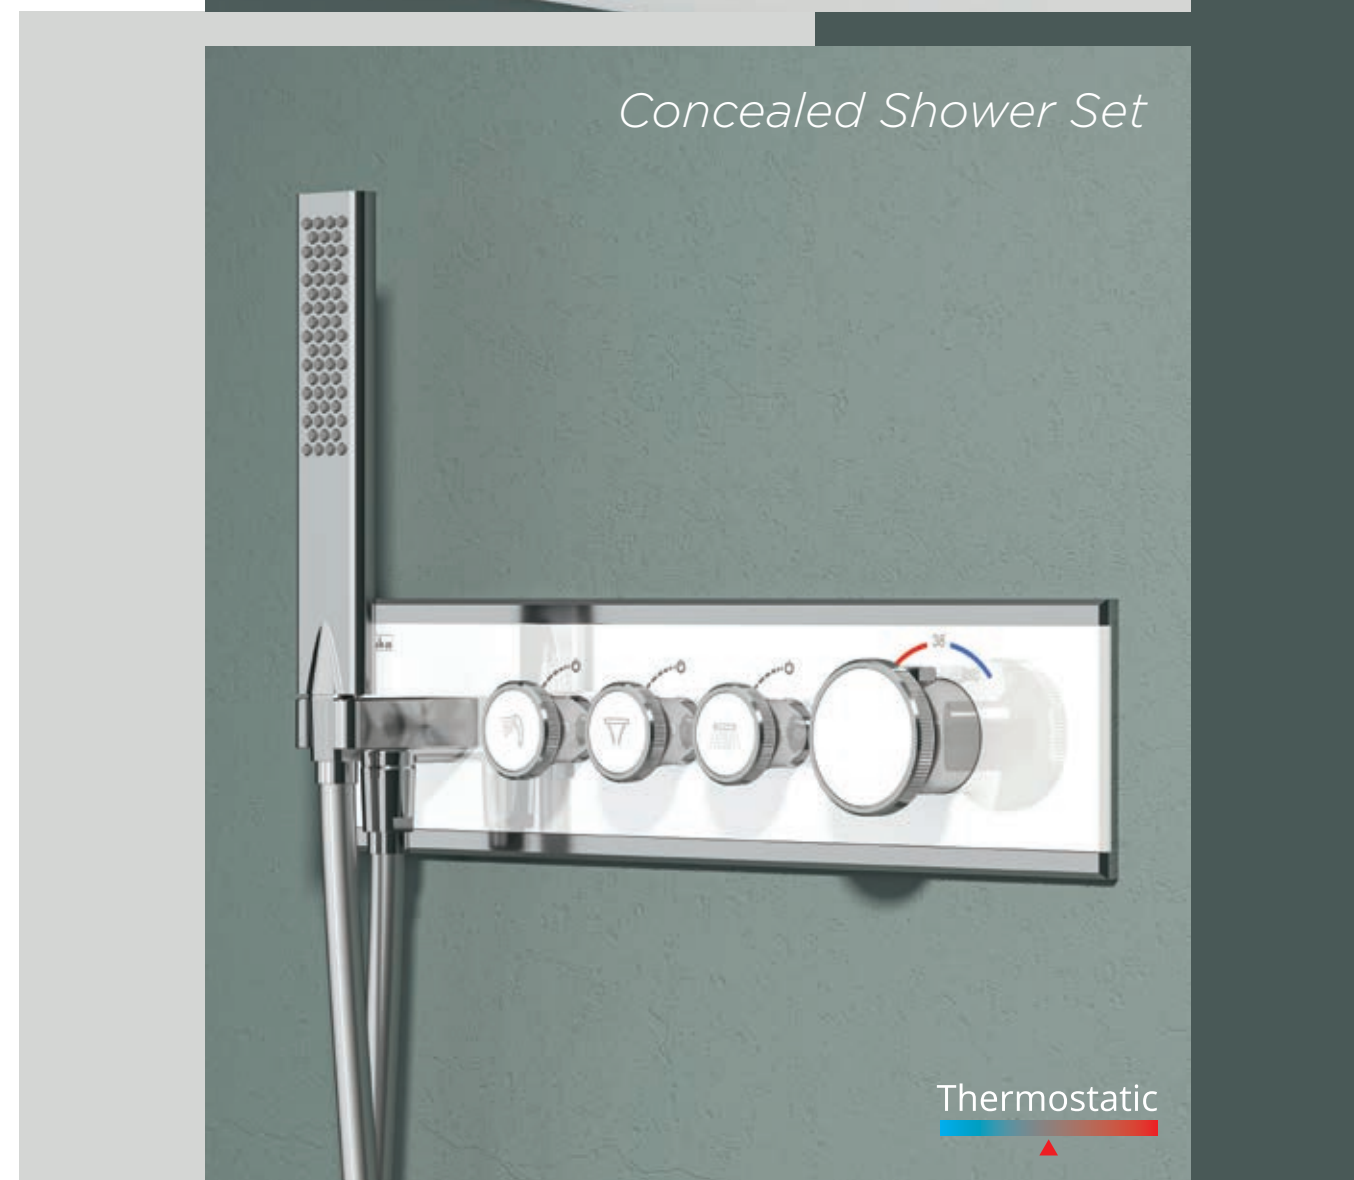

Thermostatic

Concealed Shower Set

SHINE

Thermostatic

Concealed Shower Set

SHINE

Thermostatic

Concealed Shower Set

SHINE

Thermostatic

Concealed Shower Set

SHINE

Concealed Shower Set

Thermostatic

SHINE

Concealed Shower Set

Thermostatic
▲

SHINE

Thermostatic

Concealed Shower Set

SHINE CALIX

SHINE CALIX

Thermostatic

Bathtub Faucets