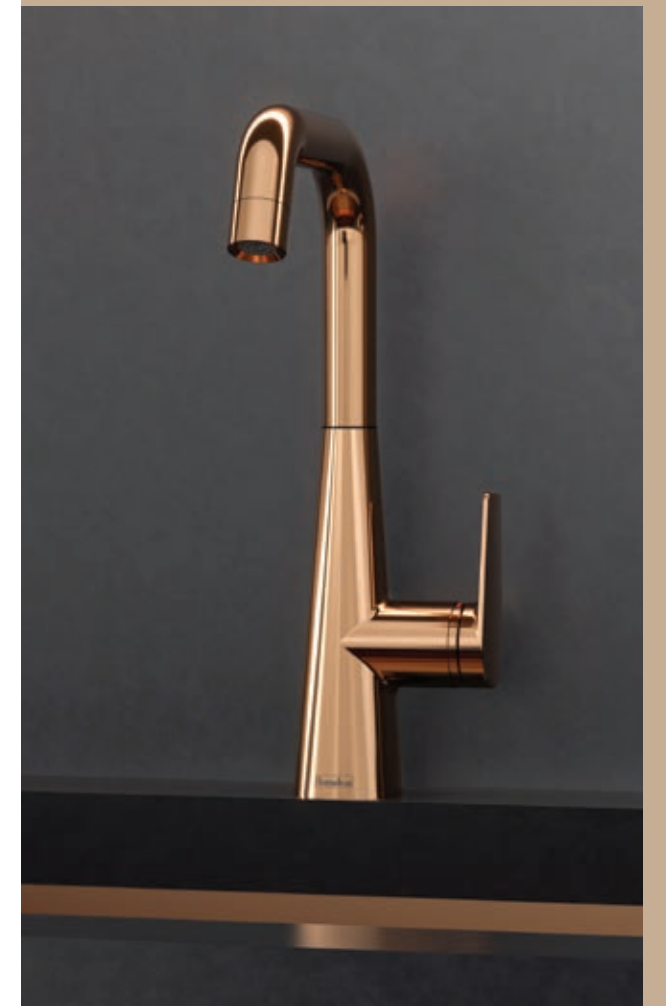

Thermostatic
▲

SHINE

Thermostatic

Concealed Shower Set

SHINE CALIX

SHINE CALIX

Thermostatic

Bathtub Faucets

Washbasin Armatures

QUARS

Washbasin Armatures

AXIS

Kitchen Sink Faucet

TECO

Kitchen Sink Faucet

LIO TEO