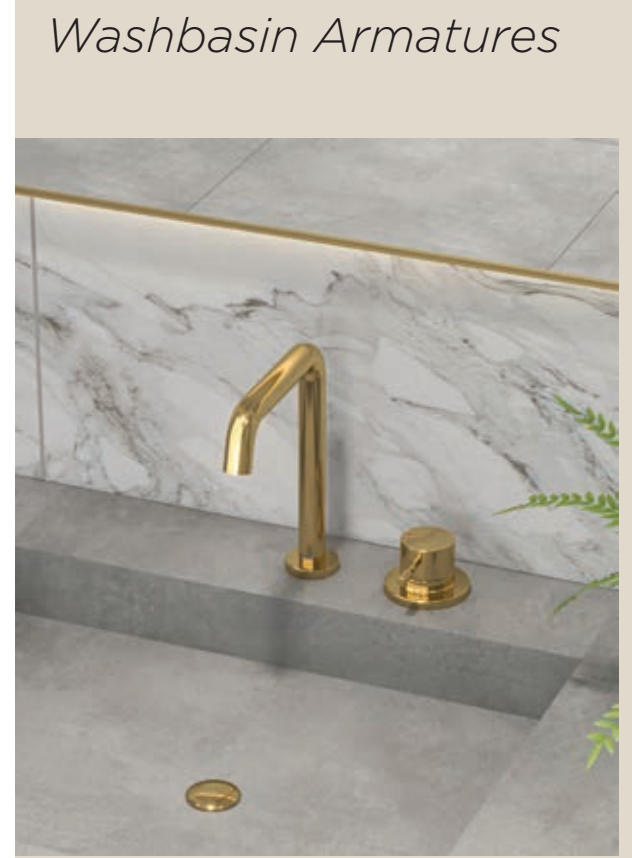

Thermostatic
▲

SHINE

Thermostatic

Concealed Shower Set

SHINE CALIX

SHINE CALIX

Thermostatic

Bathtub Faucets

ALAX

Washbasin Armatures

ATLAS

ATLAS

Washbasin Armatures

GRANDE

Washbasin Armatures

GRANDE SHINE

Washbasin Armatures

TRIA

Washbasin Armatures

QUASAR PRO

Washbasin Armatures

NORMA SHINE

Washbasin Armatures

ATLAS ARTEON