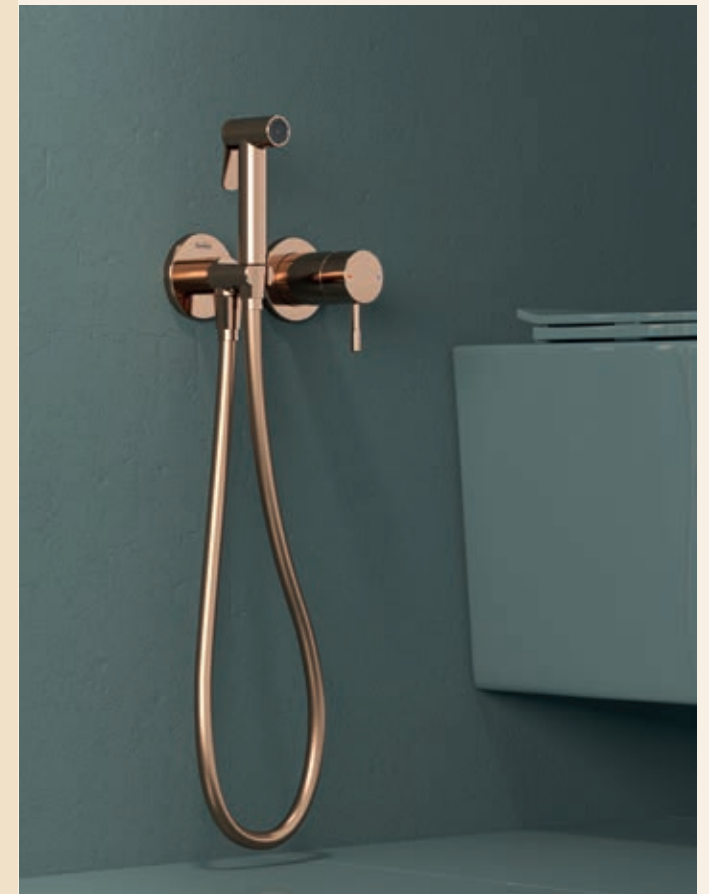

Thermostatic

Concealed Shower Set

SHINE

Thermostatic

Concealed Shower Set

SHINE

Thermostatic

Concealed Shower Set

SHINE

Thermostatic

Concealed Shower Set

SHINE

Concealed Shower Set

Thermostatic

SHINE

Concealed Shower Set

Thermostatic
▲

SHINE

Thermostatic

Concealed Shower Set

SHINE CALIX

SHINE CALIX

Thermostatic

Bathtub Faucets

ALAX TERA

Shut Off

ATLAS TERA

Shut Off

PULITO

Shut Off

VERTU

Brass Hand Shower