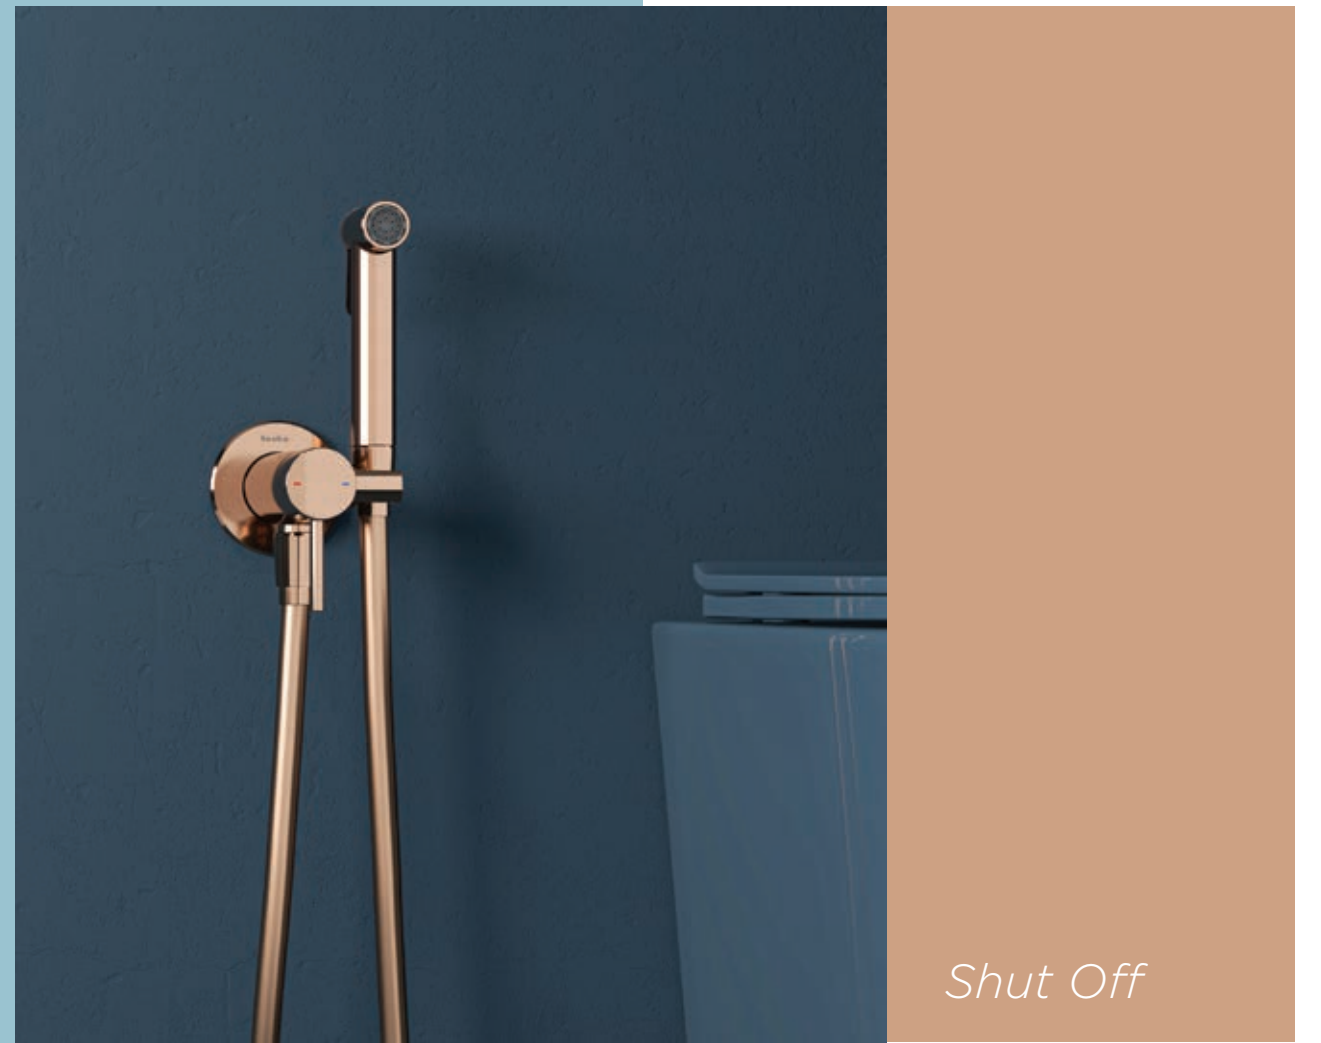

ALAX TERA

Shut Off

ATLAS TERA

Shut Off

PULITO

Shut Off

VERTU

Brass Hand Shower