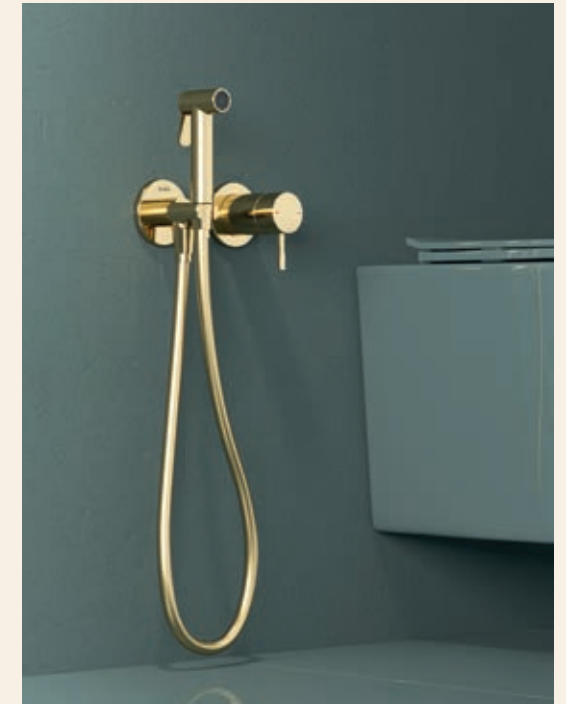

Thermostatic

Concealed Shower Set

SHINE

Thermostatic

Concealed Shower Set

SHINE

Thermostatic

Concealed Shower Set

SHINE

Thermostatic

Concealed Shower Set

SHINE

Concealed Shower Set

Thermostatic

SHINE

Concealed Shower Set

Thermostatic
▲

SHINE

Thermostatic

Concealed Shower Set

SHINE CALIX

SHINE CALIX

Thermostatic

Bathtub Faucets

ALAX TERA

Shut Off

ATLAS TERA

Shut Off

PULITO

Shut Off

VERTU

Brass Hand Shower