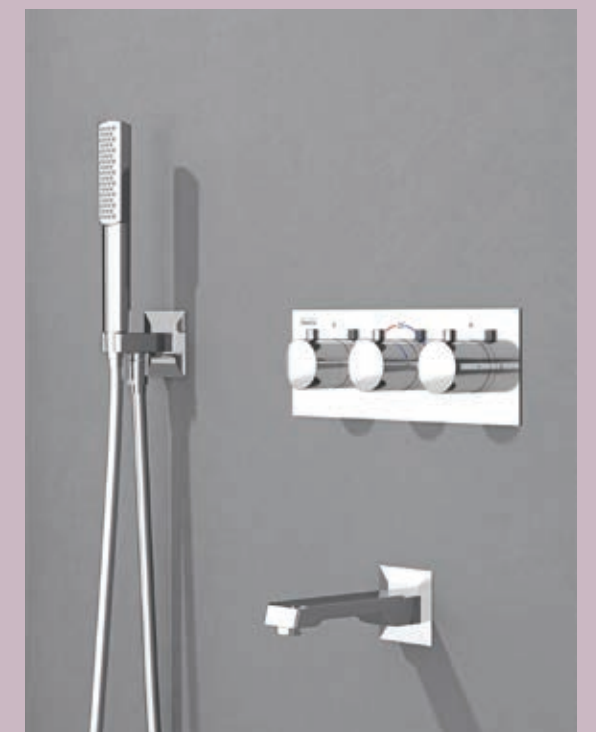

SHINE

Thermostatic

Concealed Shower Set

SHINE

Concealed Shower Set

Thermostatic

SHINE

Concealed Shower Set

Thermostatic
▲

SHINE

Thermostatic

Concealed Shower Set

SHINE CALIX

SHINE CALIX

Thermostatic

Bathtub Faucets

LANDE

Concealed Shower Set

Thermostatic
▲

TEONA

Concealed Shower Set

Thermostatic

SHINE EURO X

Concealed Shower Set