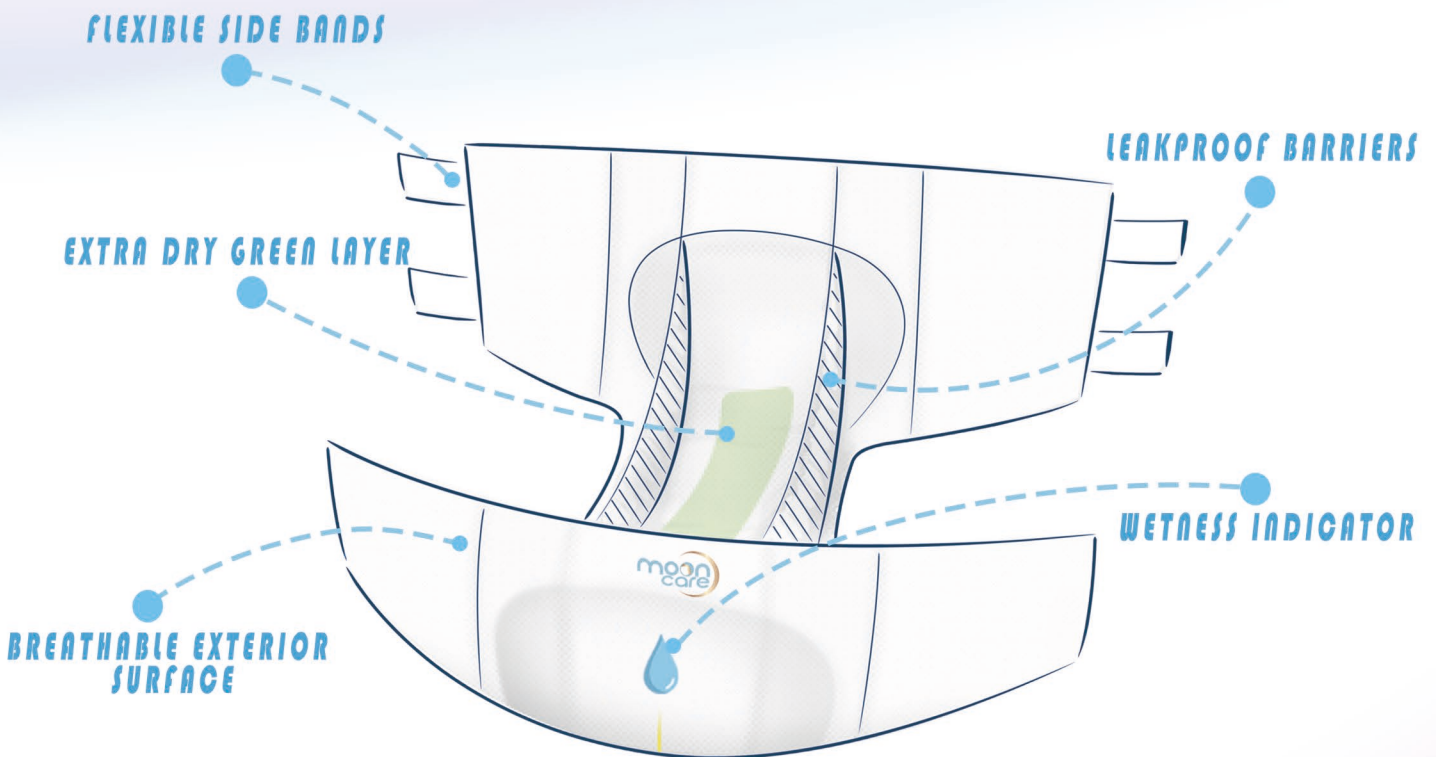

Absorbent area enhanced
with bamboo extract

ELASTIC WAISTLINE

SOFTNESS and COMFORT

14 HOURS
CAPACITY

WETNESS INDICATOR

LEAKPROOF

ADDITIVE FREE

ABSORBENT PARTICLES

Adult Diaper

USAGE

1
open the diaper as shown in the picture

2
pass under way from the patient's leg to insert the bottom side band

3
paste the diaper as bands to the diaper at the rear to extend equal in both directions, and fix by hand