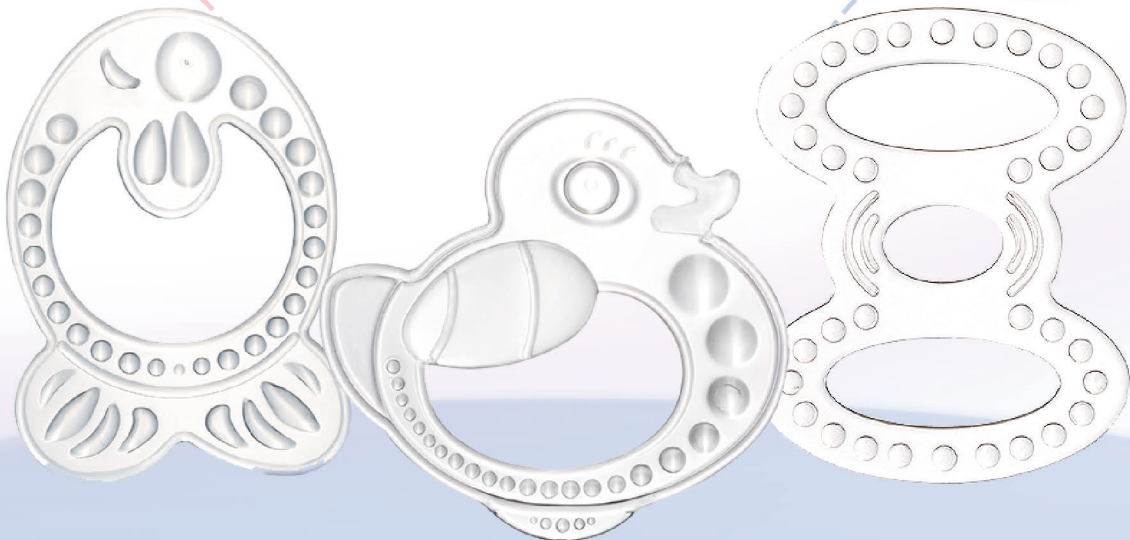

Provides medium flow with the number 2 teat.

Easy to hold

Enjoy Non-Drip PP Training Cup

240ml

Specially designed inclined cup
provides easy transition from bottle to cup.

Non-spill and
non-drip special
valve design.

+6
month

BPA
FREE

Colorful Straw Cup

340ml

Ensures an easy drinking experience with a soft straw.

Easy-to-open lid.

+6-18 month

BPA FREE

Silicone Teether

The different surface textures enhance a baby's sensory development.

Resistant to chewing and stretching.

Helps develop grasping and touching skills.

free as clouds..

free as clouds..

mooncareproducts