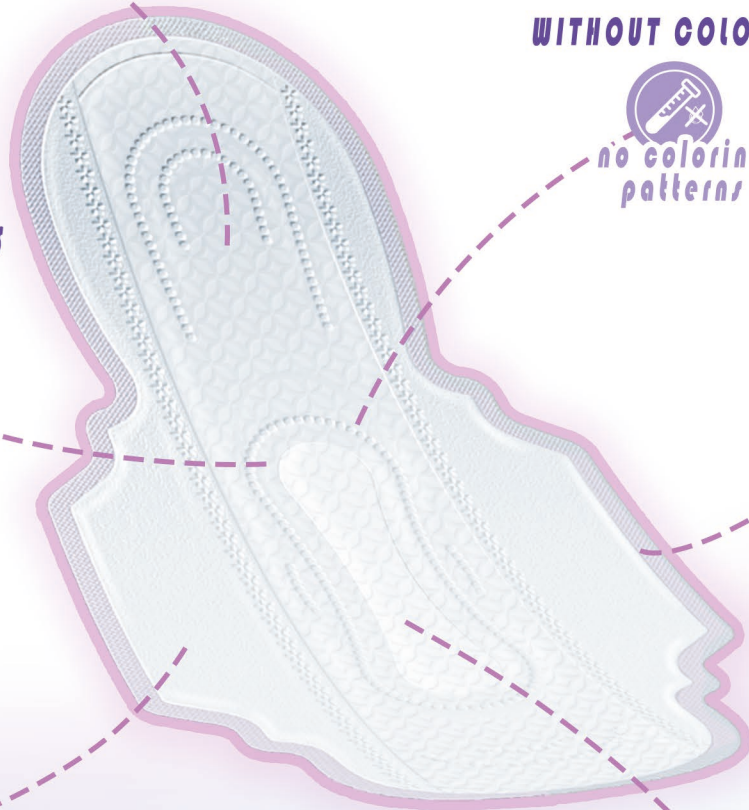

Absorbent area enhanced
with bamboo extract

ELASTIC WAISTLINE

SOFTNESS and COMFORT

14 HOURS
CAPACITY

WETNESS INDICATOR

LEAKPROOF

ADDITIVE FREE

ABSORBENT PARTICLES

KILLS %99.9 GERMS

EASY CAP

ACTIVE ON CORONA VIRUS IN 30 SECONDS

Lady Napkin

ORGANIC COTTON

NATURAL BAMBOO FIBERS

WITHOUT COLORANT

SPECIAL STRUCTURE

SOFT WINGS

ODOR CONTROL FORMULA

Lady Napkin

MAXI THICK

ORGANIC COTTON

PURE WATER

NATURAL BAMBOO

EXTRA SOFT