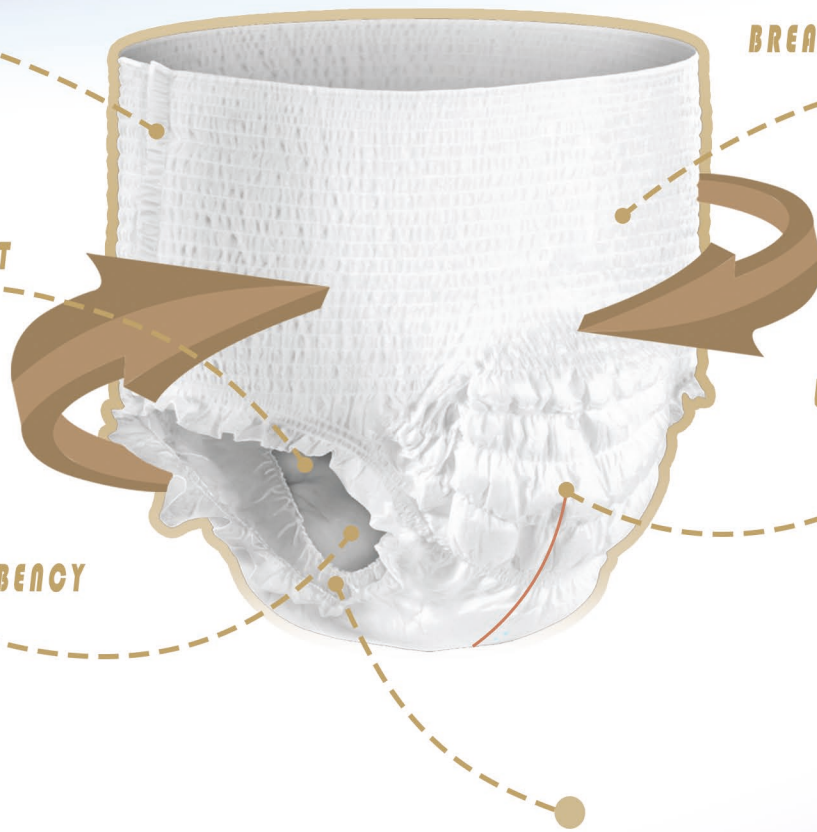

Absorbent area enhanced
with bamboo extract

ELASTIC WAISTLINE

SOFTNESS and COMFORT

14 HOURS
CAPACITY

WETNESS INDICATOR

LEAKPROOF

ADDITIVE FREE

ABSORBENT PARTICLES

Adult Diaper

USAGE

1
open the diaper as shown in the picture

2
pass under way from the patient's leg to insert the bottom side band

3
paste the diaper as bands to the diaper at the rear to extend equal in both directions, and fix by hand

XLARGE

waistline
120-160 cm

Adult Pants

ELASTIC WAISTLINE

BREATHABLE WAIST AREA

COTTONY BACKSHEET

WETNESS INDICATOR

HIGH ABSORBENCY

LEAKPROOF BARRIERS

USAGE

open the pants as shown in the picture

put it up till the knees

pull it up all the way till the waist

simply tear off both sides and just pull it down

Adult Pants

FOR SENSITIVE SKIN