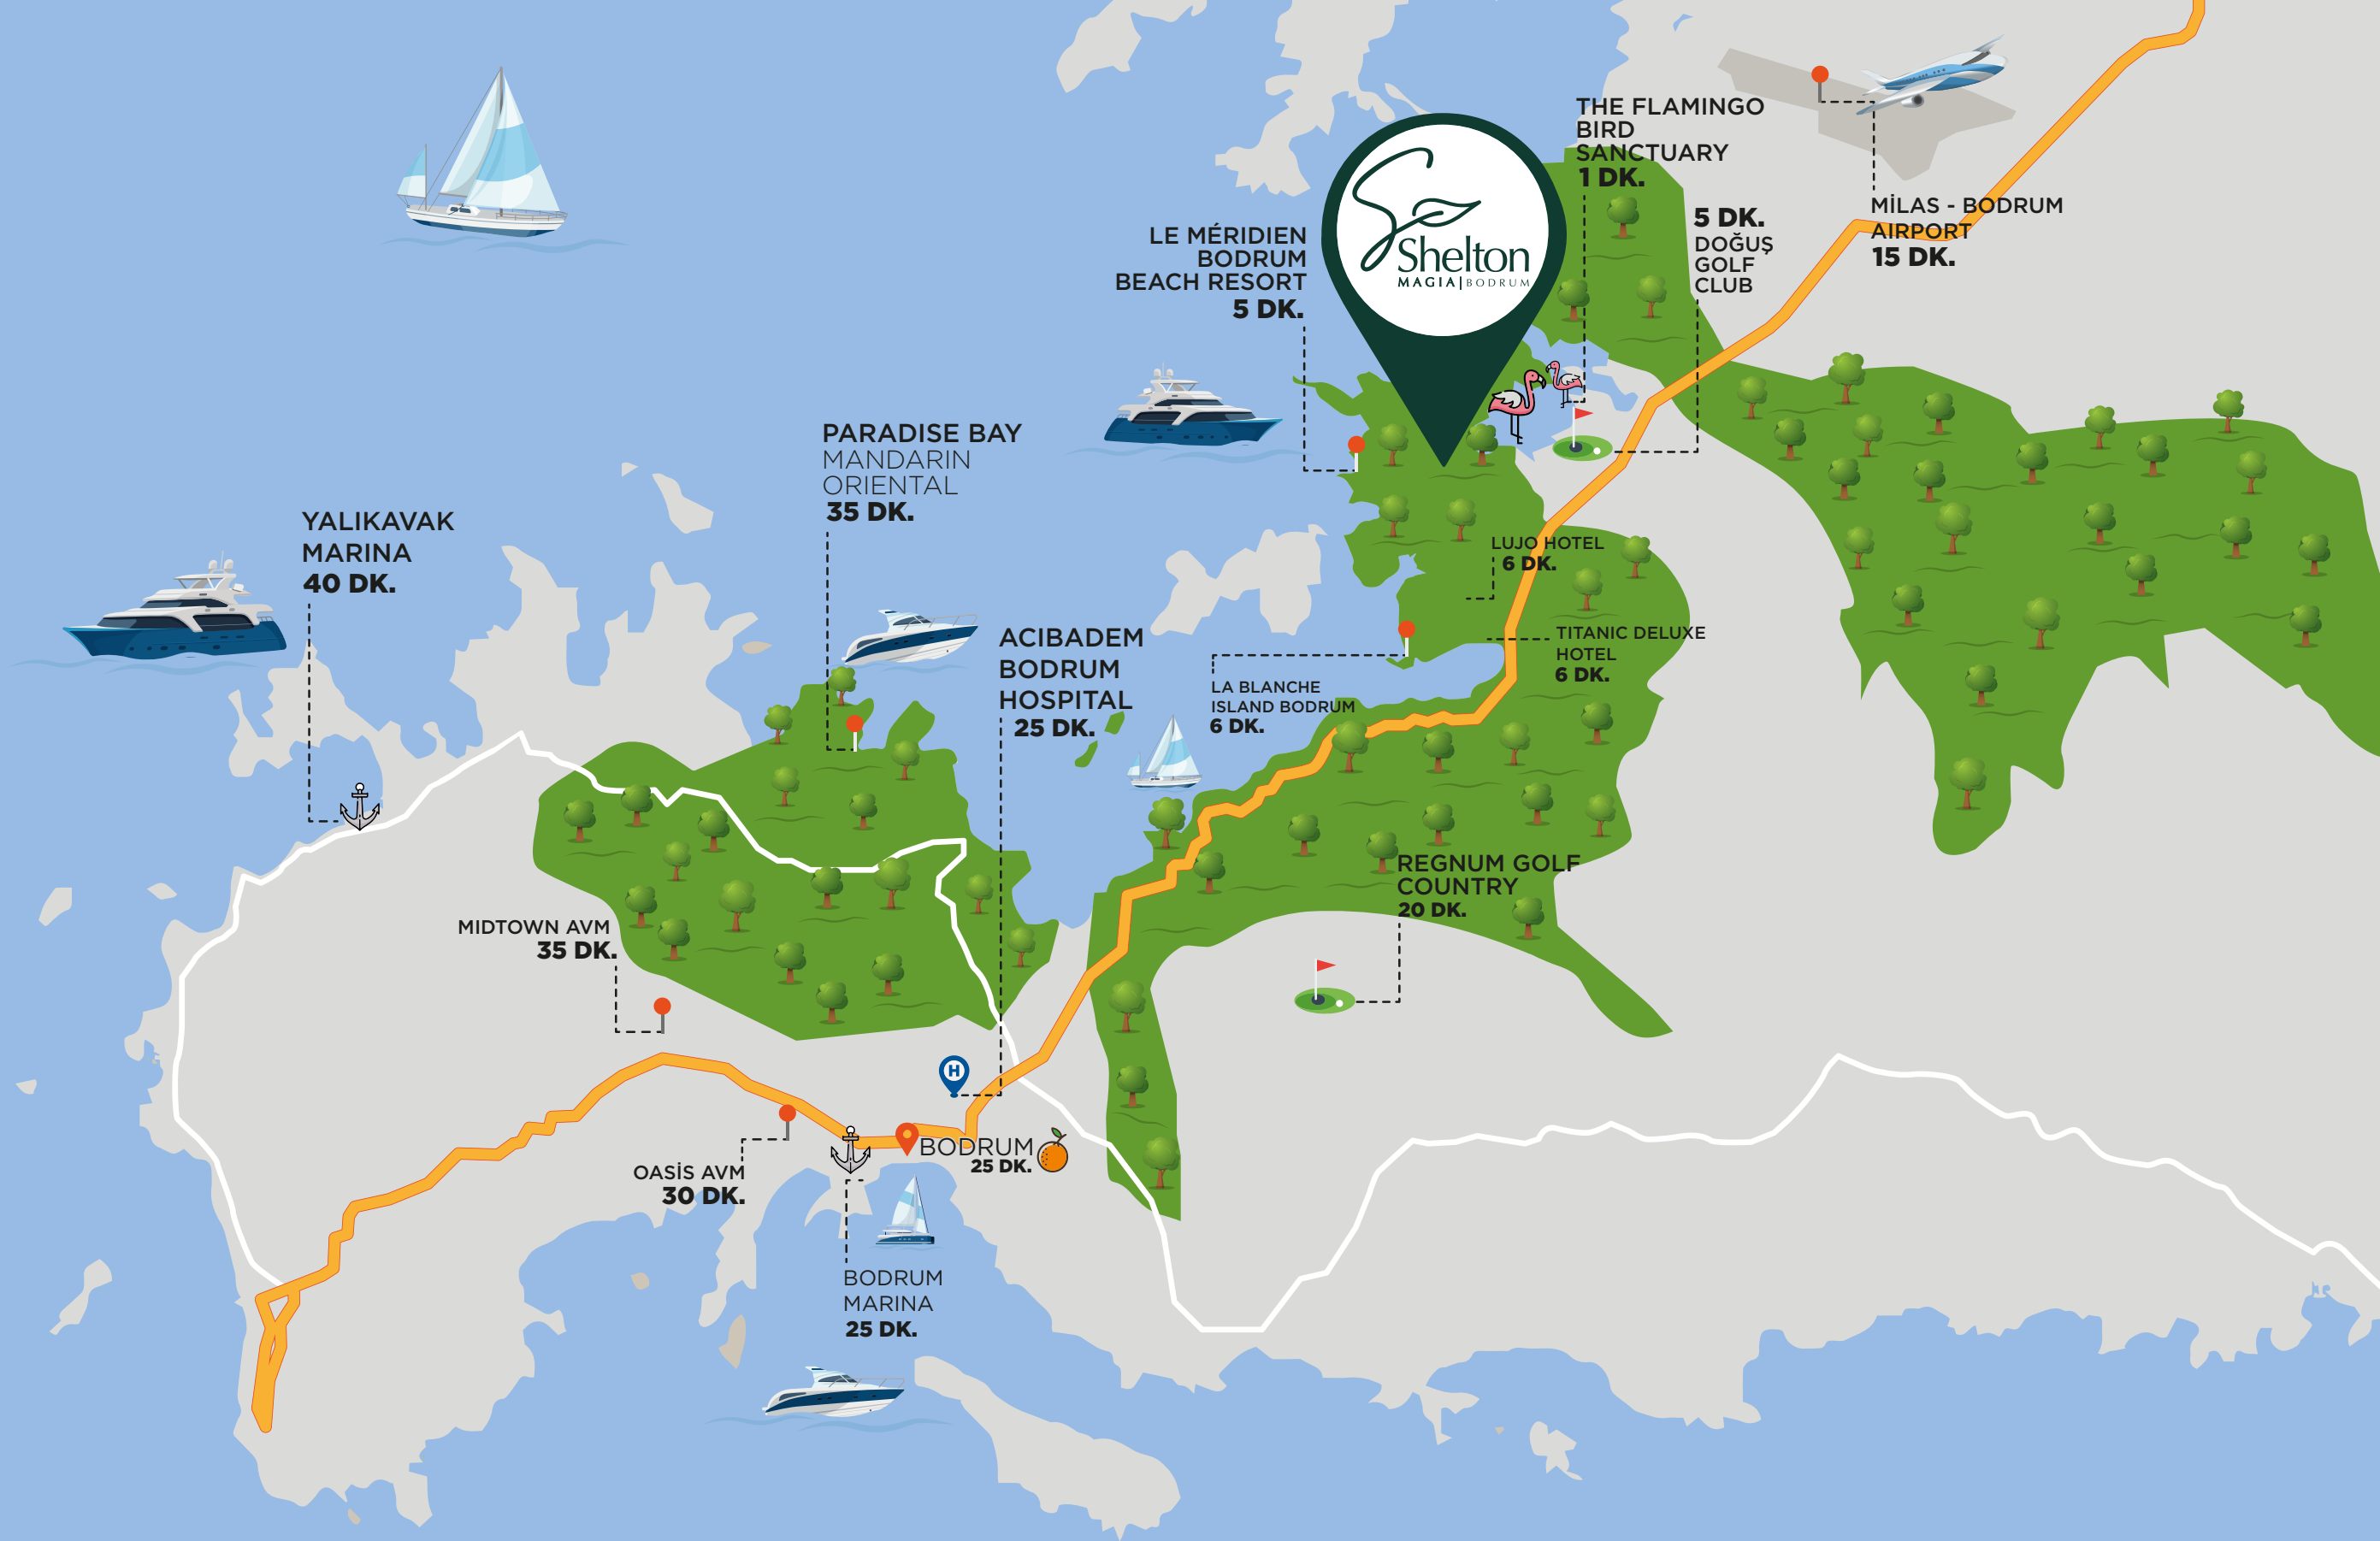

Shelton

IF YOU WISH

Near,

IF YOU WISH

Far

As close as you can reach everywhere easily, so far from the chaos of the city... The distances are shaped according to your wishes in Shelton Magia since it is **15 minutes to the airport**, **25 minutes to Bodrum city center**, and **only 1 minute to Flamingo Bird Sanctuary**.