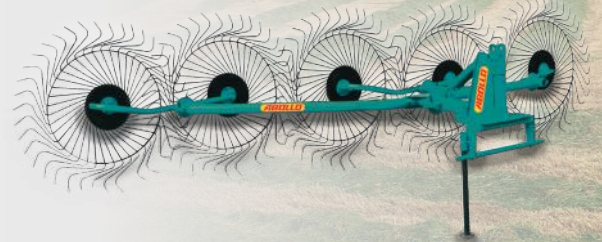

TY-SBM SERIES

DRUM MOWERS
165'LİK TAMBURLU ÇAYIR
BİÇME MAKİNESİ

TY-DM SERIES

DRUM MOWERS
185'LİK TAMBURLU ÇAYIR
BİÇME MAKİNESİ

TY-DM 185 SERIES

HAY RAKE
AKROBAT OT TOPLAMA
TIRMIĞI

TY-HR SERIES

EKİM'DEN HASAT'A
ÇİFTÇİ İLE OMUZ OMUZA

ABOLLO[®]
agricultural machinery

**TRAILED TYPE
HAY RAKE**
ÇEKİLİR TİP AKROBAT
OT TOPLAMA TIRMIĞI

TY-HRT SERIES

SILAGE ROUND BALLER
RULO SİLAJ
PAKETLEME MAKİNESİ

TYD-SRB SERIES

HAMMER MILL
YEM KIRMA MAKİNESİ