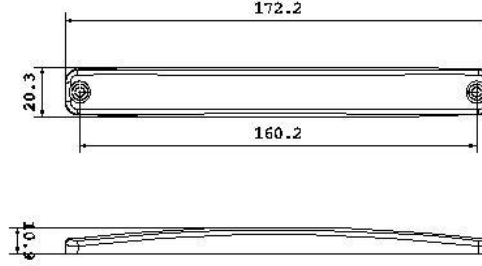

ÜRÜN KODU	GSN1009
ÜRÜN AÇIKLAMASI	
RENK SEÇENEĞİ	SARI-KIRMIZI-BEYAZ-MAVİ-YEŞİL

PRODUCT CODE	GSN1009
PRODUCT DESCRIPTION	
5 COLOR OPTIONS	AMBER-RED-CLEAR-BLUE-GREEN