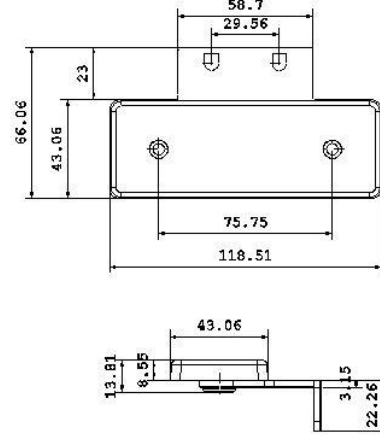

ÜRÜN KODU	GSN1008-B
ÜRÜN AÇIKLAMASI	
RENK SEÇENEĞİ	SARI-KIRMIZI-BEYAZ-MAVİ-YEŞİL

PRODUCT CODE	GSN1008-B
PRODUCT DESCRIPTION	
5 COLOR OPTIONS	AMBER-RED-CLEAR-BLUE-GREEN