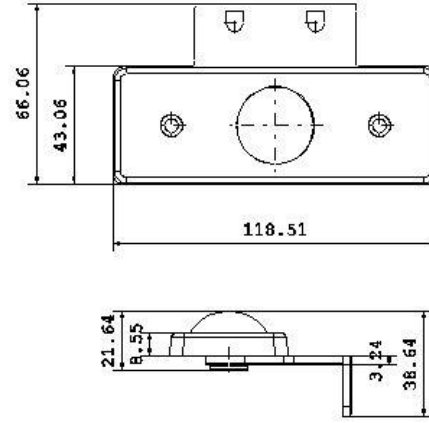

**LED SIDE MARKER YAN İŞARET
LAMBASI
LED SIDE MARKER LAMP**

ÜRÜN KODU	GSN1007-B
ÜRÜN AÇIKLAMASI	
RENK SEÇENEĞİ	SARI-KIRMIZI-BEYAZ-MAVİ-YEŞİL

PRODUCT CODE	GSN1007-B
PRODUCT DESCRIPTION	
5 COLOR OPTIONS	AMBER-RED-CLEAR-BLUE-GREEN