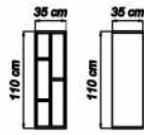

tv unit

Duvar Ünitesi/Wall Unit

Dar Kitaplık
Narrow Bookcase

Geniş Kitaplık
Wide Bookcase

Orta Sehpa/Coffee Table

Yan Sehpa/Side Table

Cratiff

bedroom