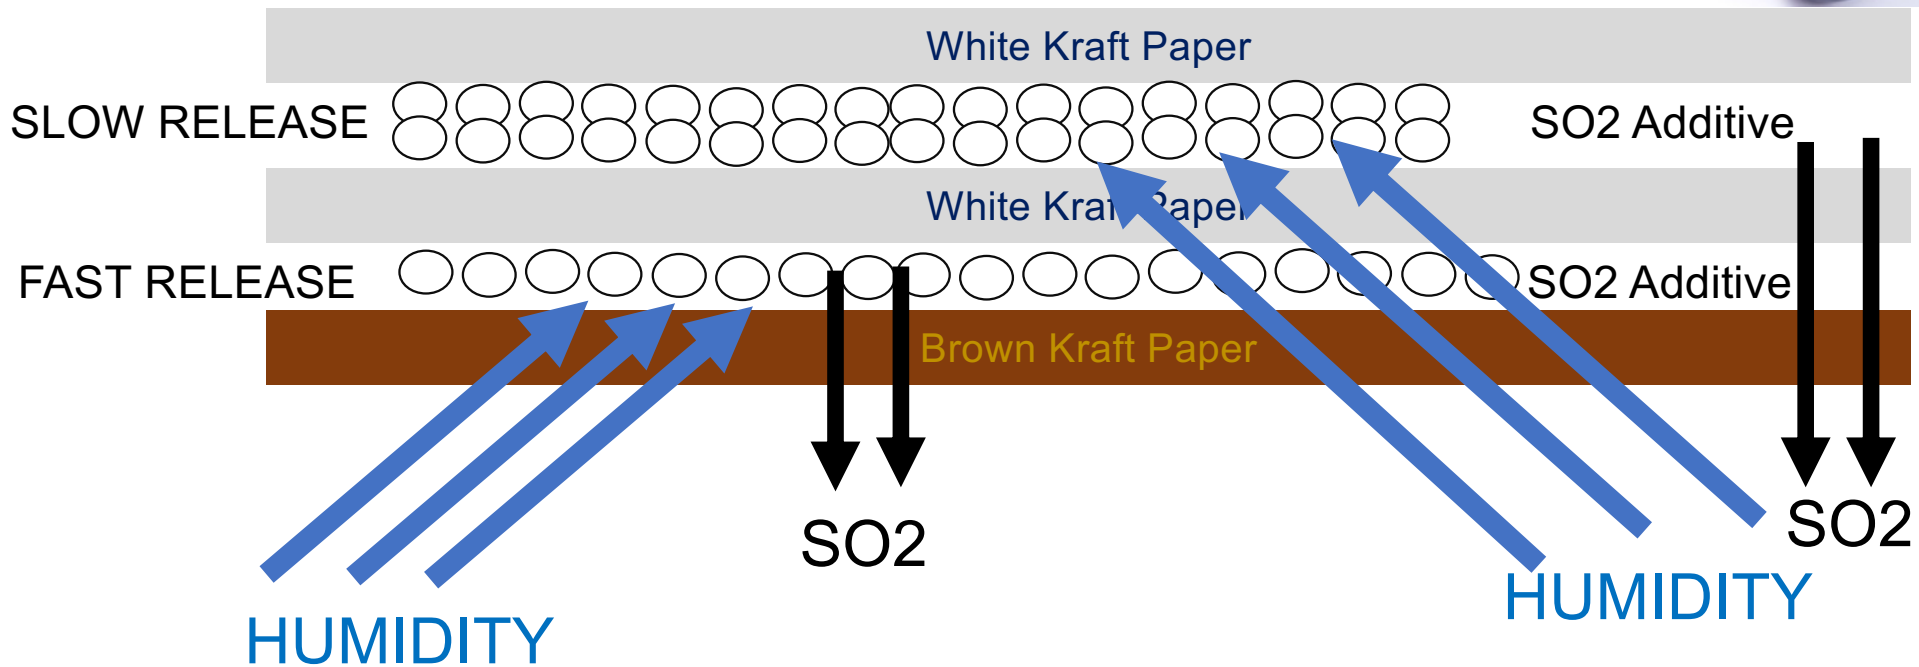

- Dual Release SO₂ Generator