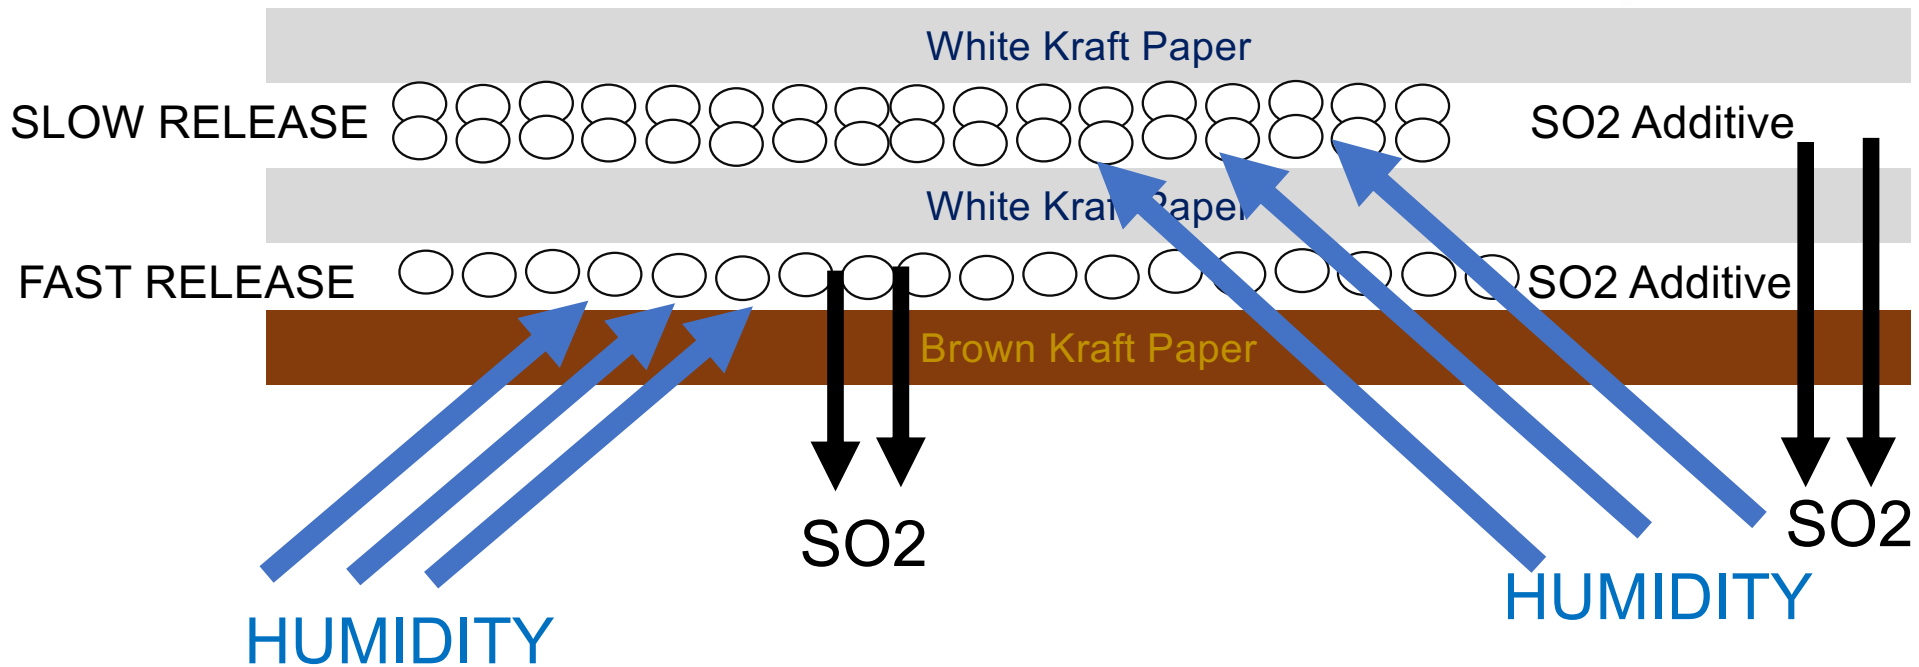

# HIMSA - Grapes Guard

Keeps Table Grapes  
fresh in Cold Storage for  
3 months

Botrytis Cinerea Fungus Control  
which prevents grapes perishing

# HIMSA - Grapes Guard

- Dual Release SO<sub>2</sub> Generator