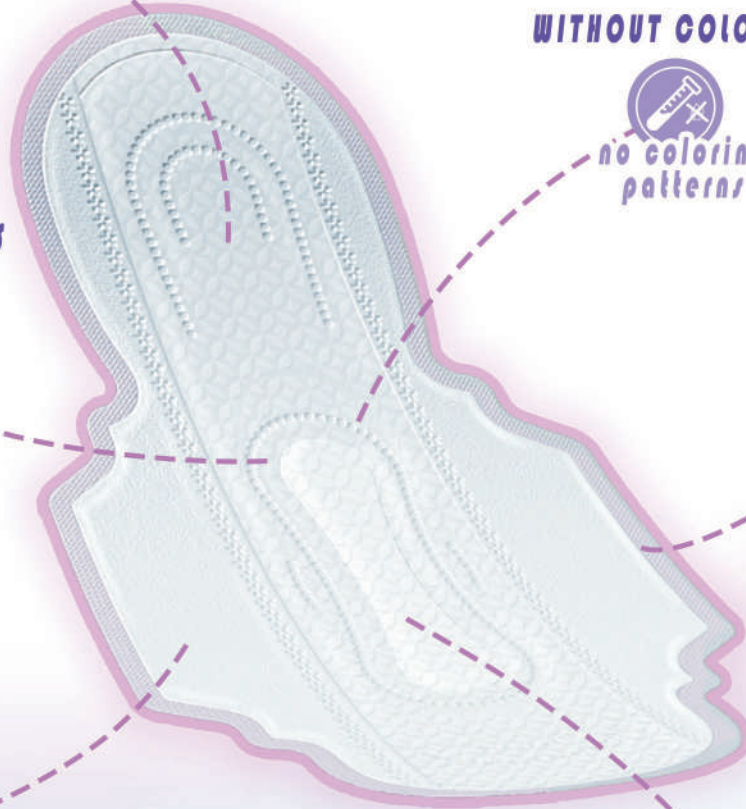

## BABY WET WIPES

80 PCS

ALCOHOL-PARABEN FREE

SKIN FRIENDLY PH

SOFT TOUCH

SPECIAL FORMULA AND FRAGRANCE

EASY CAP

# Lady Napkin

**ORGANIC COTTON**

**WITHOUT COLORANT**

**NATURAL BAMBOO FIBERS**

**SPECIAL STRUCTURE**

**SOFT WINGS**

**ODOR CONTROL FORMULA**

# Lady Napkin

**EXTRA SOFT**

**ORGANIC COTTON**

**PURE WATER**

**NATURAL BAMBOO**