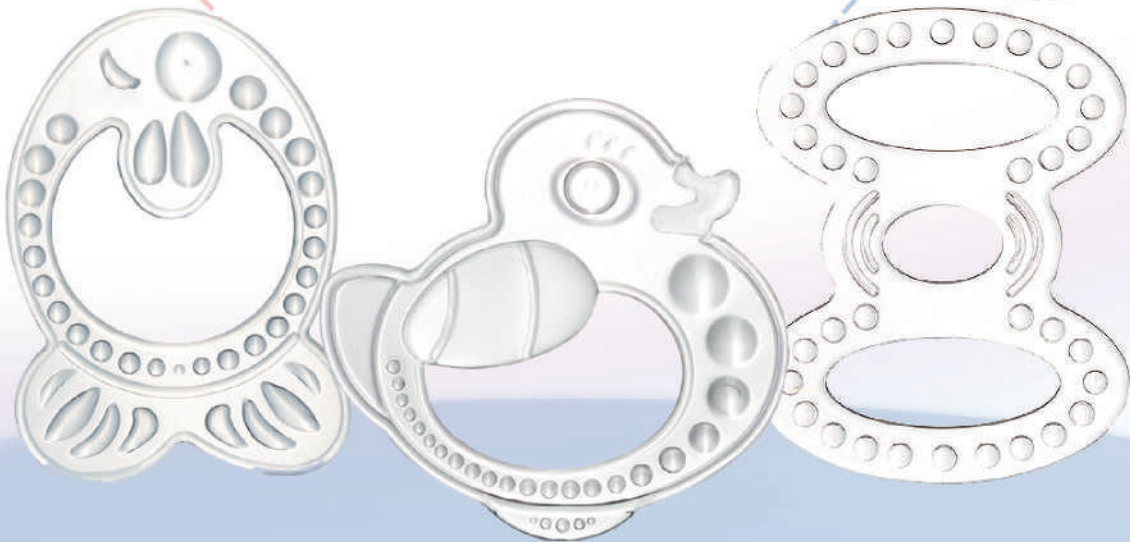

Resistant to chewing and stretching.

Helps develop grasping and touching skills.