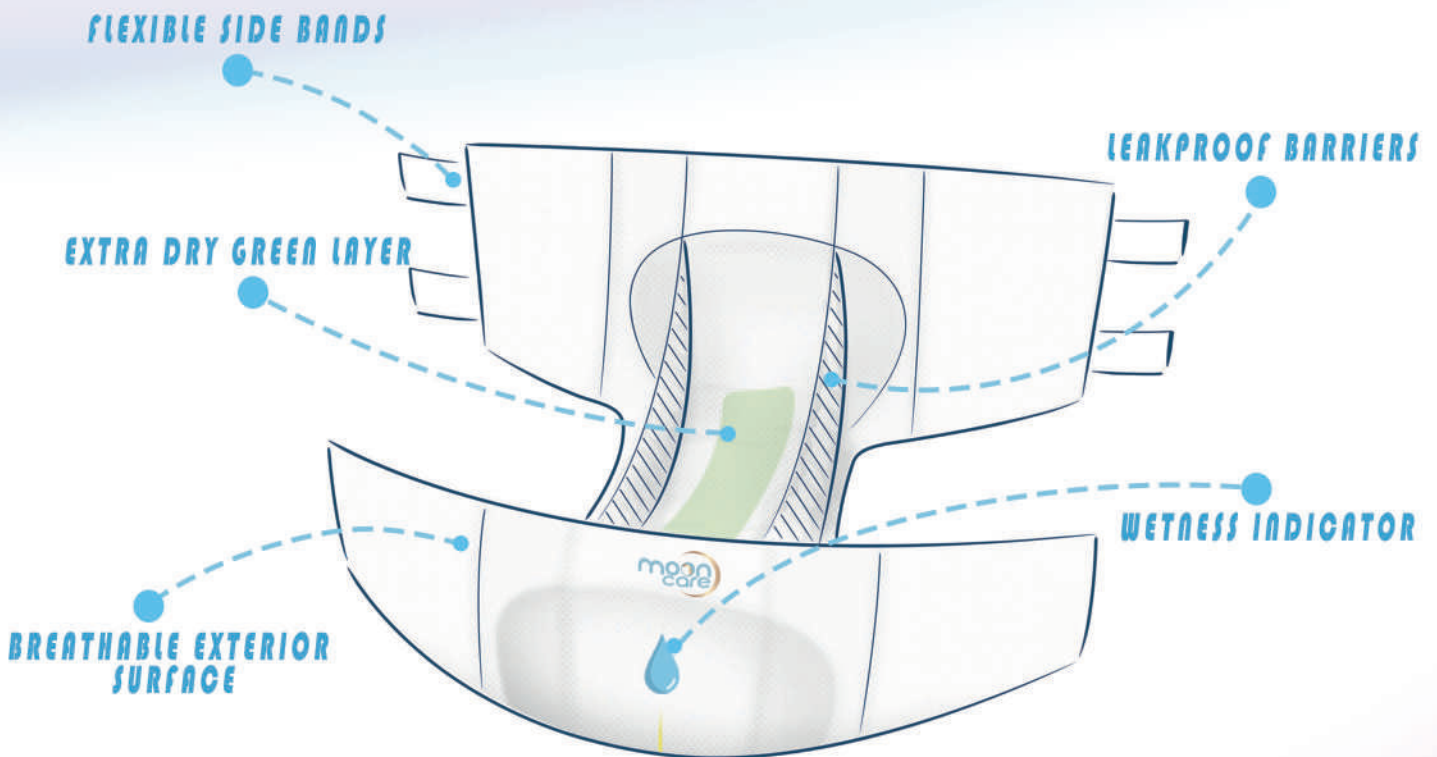

Adult Diaper

USAGE