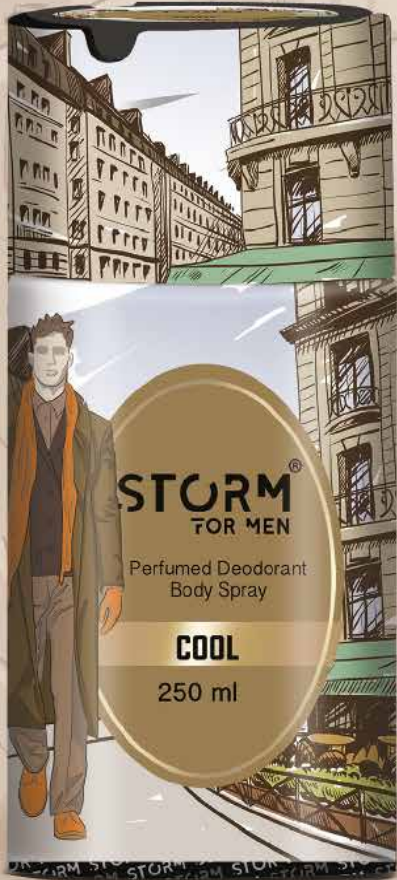

STORM®

FOR MEN
CASUAL

* 250 ml / For MEN Perfumed Deodorant

sora cosmetics