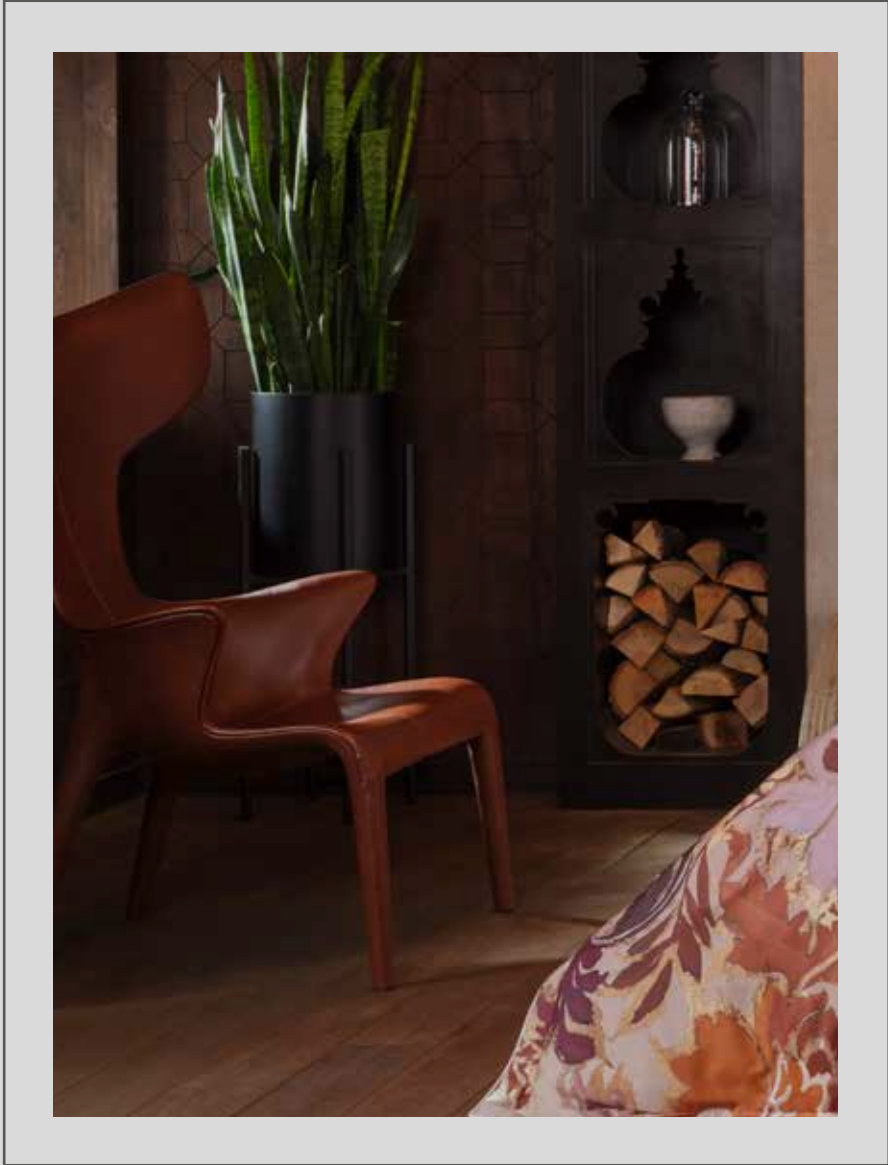

Flat / Fitted Sheet

Duvet Cover

OAKLEY

Bed Linen

Plain Dyed Jacquard
100% Cotton 310 TC
Colour: Lilac

Standard / Volant Pillowcase
Flat / Fitted Sheet
Duvet Cover
Decorative Pillowcase

ROMANTIC BREEZES...

The Voyage theme, wherein impeccable and aesthetic details are designed under inspiration of romantism, brings novelty to all homes with modern breezes.