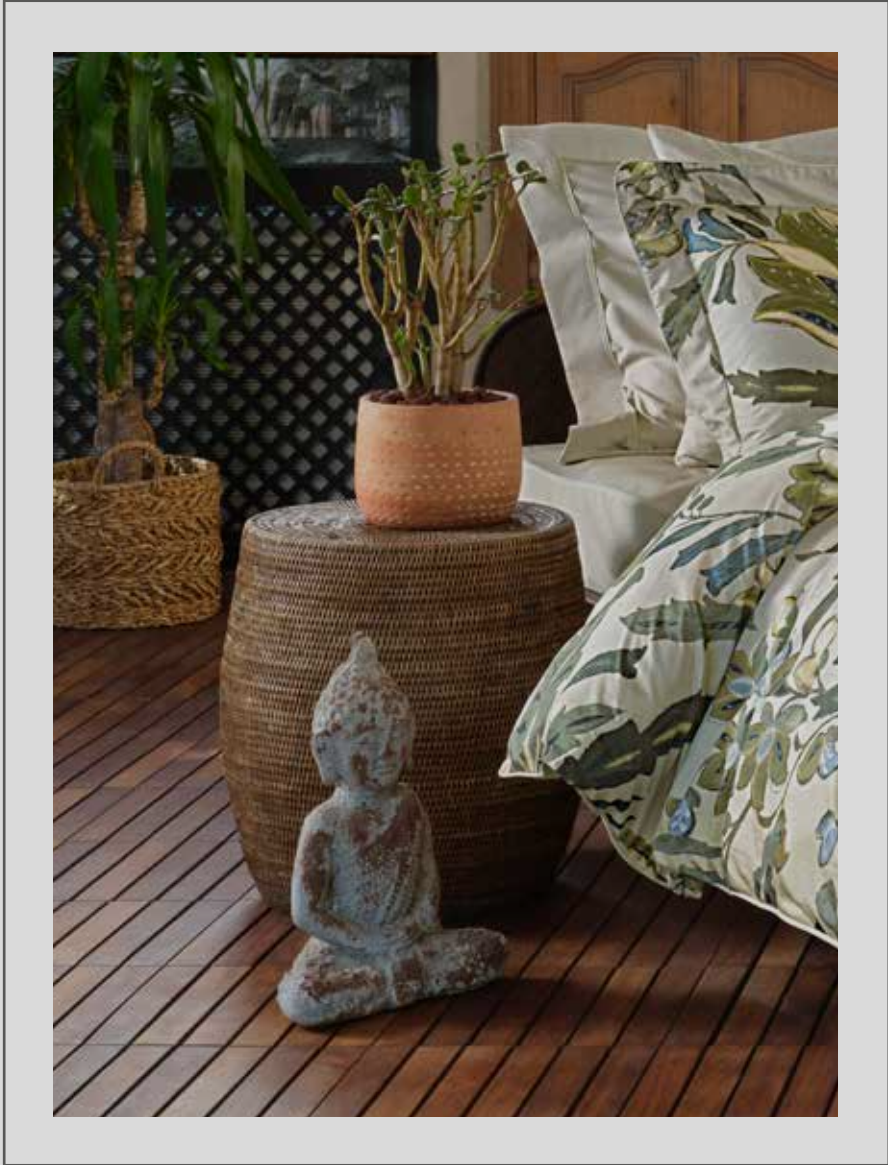

102 Mono

104 Duo

106 Trio

108 Bespoke

COLORFUL AND DYNAMIC...

Combining dynamic patterns with soft tones, Fresco theme offers striking designs to those who chose to pursue unique lifestyle.

The patterns that reflect the intrinsic aspects of an extraordinary spirit are presented to your liking with the Fresco theme.