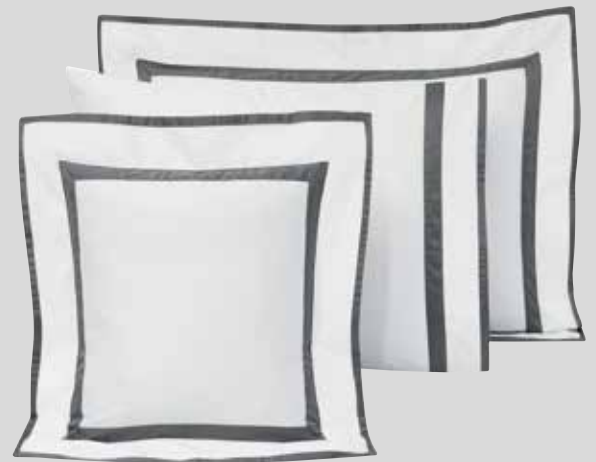

Flat / Fitted Sheet

Duvet Cover

Decorative Pillowcase

Bedsread Set

Face Fabric:

100% Cotton

Filling: 100% Polyester

Fabric Options:

100% Cotton 310 TC

Colour: Anthracite, Camel, Navy

Bedsread

Volant Pillowcase (2 Pcs)

LA REVE

Bed Linen

Plain Dyed Sateen

Fabric Options:

100% Cotton 310 TC

Colour: Anthracite, Camel, Navy

Standard / Volant Pillowcase

Flat / Fitted Sheet

Duvet Cover

Decorative Pillowcase

NOUVEAU

Bed Linen