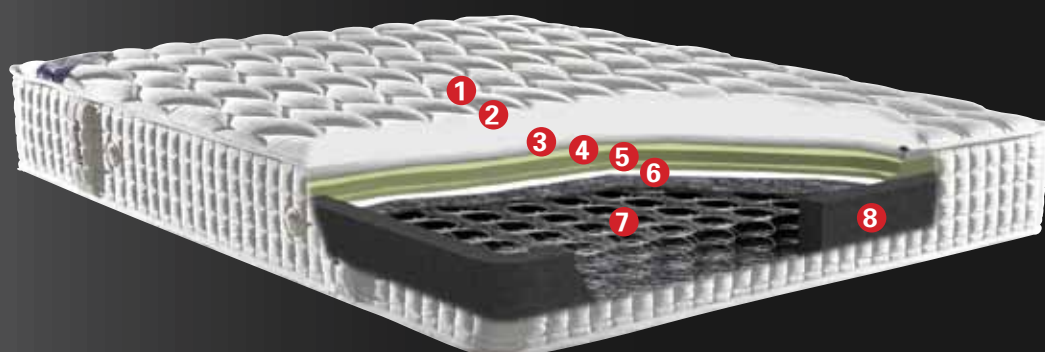

DIAMANTE

1. Double jersey fabric
2. Polyester padding
3. Soft-touch foam
4. Soft-touch foam
5. HD foam layer
6. 1400 gr/m² Isolation felt
7. Bonnel Spring System
8. Edge support foam