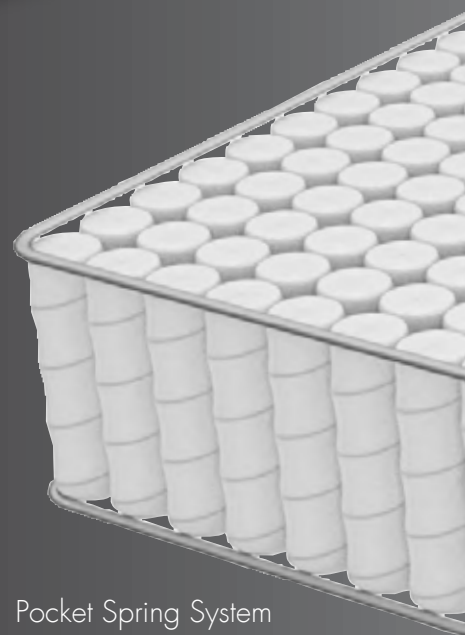

Pocket Spring System

FLAME
RETARDENT

ANTI
BACTERIAL

SANITIZED

10
YEARS
WARRANTY