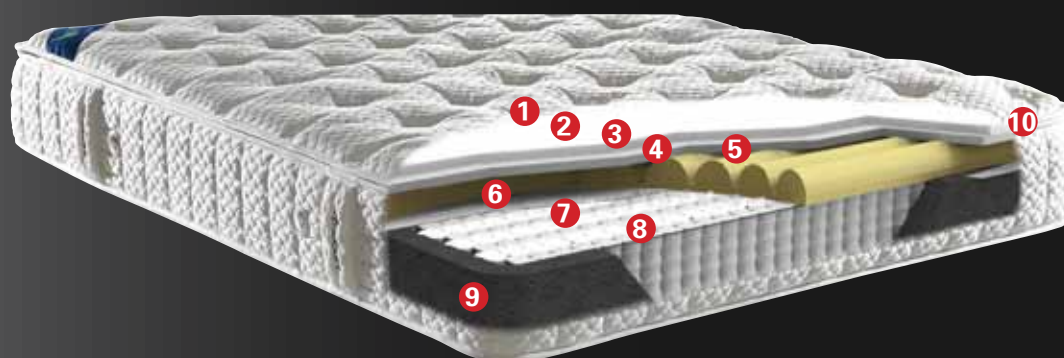

INTEGRALE

1. 380 gr/m2 double jersey fabric
2. Polyester padding
3. Soft-touch foam
4. Soft-touch foam
5. HR40 Convuluted foam
6. Soft Isolation felt
7. Nested pocket spring
8. Metal frame
9. Edge support foam
10. 10