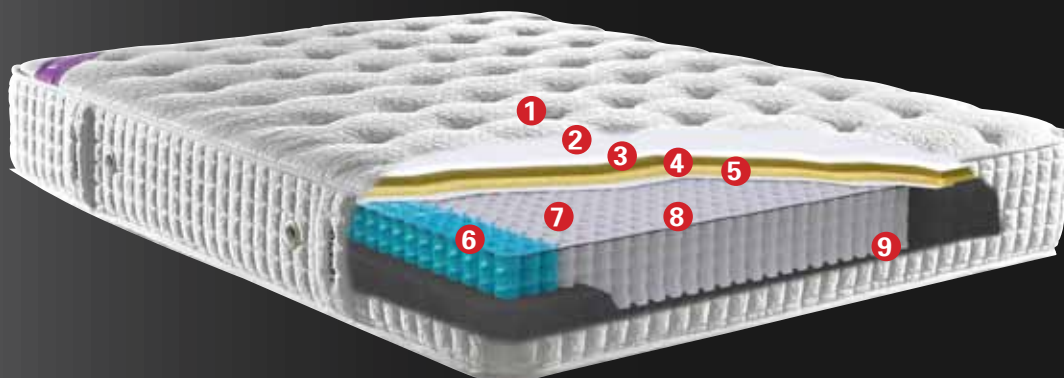

TERAPIA

1. Luxury double jersey fabric
2. Polyester padding
3. Soft-touch foam
4. HR Foam layer
5. Soft Isolation felt
6. Edge support springs
7. 300 coils/m2 pocket spring
8. Metal frame
9. Edge support foam