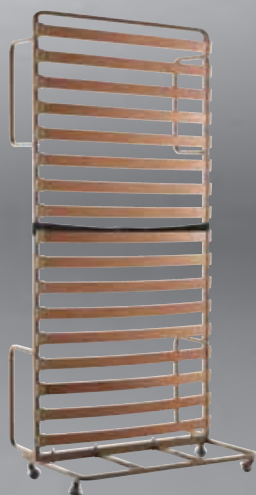

MAIN FRAME OPTIONS

WITH SLATS