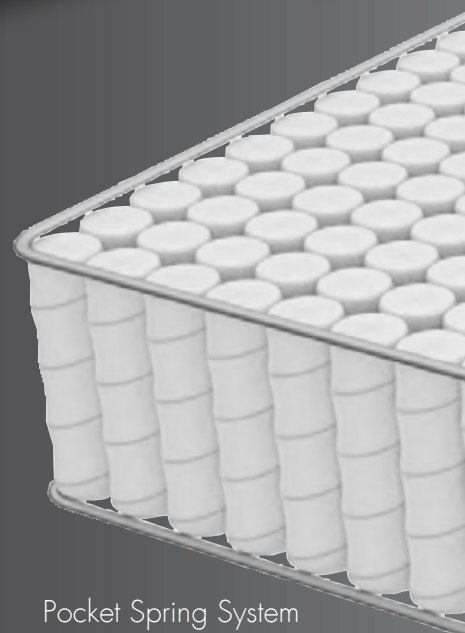

## Edge Support

Steel metal frame gives additional support to the edges.

Mattress height: 34/36 cm

Firmness Level

Pocket Spring System

FLAME  
RETARDENT

ANTI  
BACTERIAL

SANITIZED