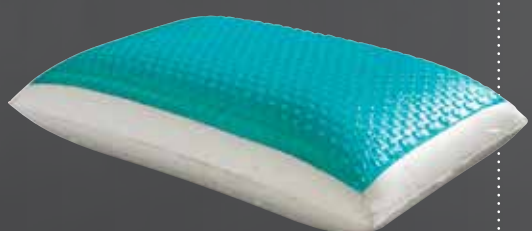

### **MEMORY CLASSIC PILLOW**

Memory Foam is designed to contour to the unique shape of your body to help support your head and neck. Comes with a luxury zip cover.

40x60x16 cm.

### **MEMORY NECK SUPPORT PILLOW**

Designed to support neck and shoulders. Shape reforms less where it does not need to and more where the stress is increased. Eliminates pressure points.

40x60x8/10 cm.

### **SLEEPY ORTHOPEDIC PILLOW**

Support neck and head with two different density part filled with polyester hollow fiber.

40x60 cm.