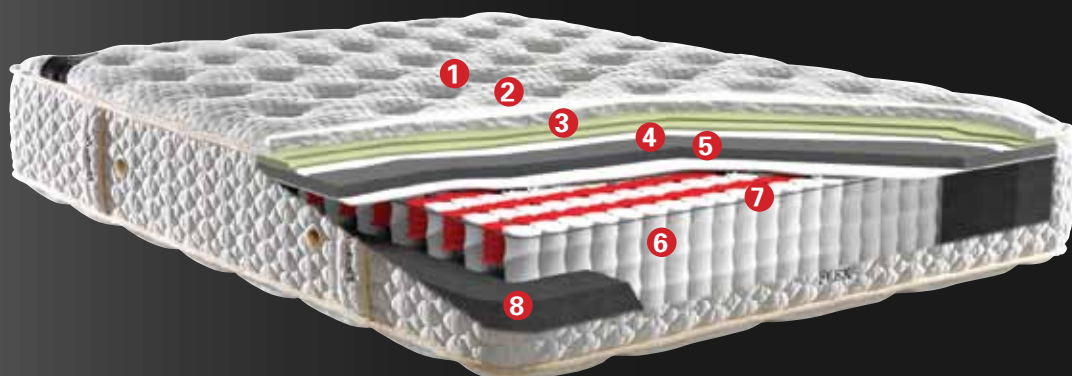

ROYAL FLEX

1. 500 gr/m2 double jersey fabric
2. Polyester padding
3. Soft-touch foam
4. Open-Cell foam layer
5. Isolation layer
6. Air-Flow Spring System
7. Metal frame
8. Edge support foam