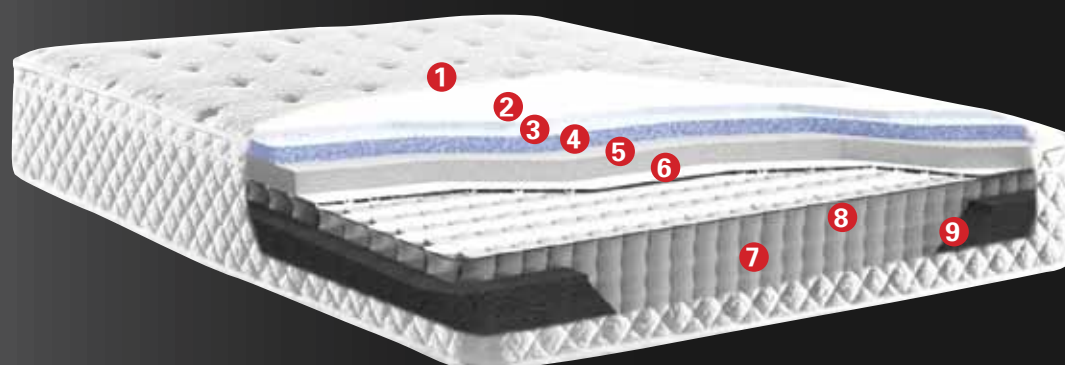

DOUBLE FLEX

1. First quality damask ticking
2. Cool-Touch layer
3. Cool-Feel Blue Drops Powder technology
4. Soft-touch foam
5. Back Support HR foam
6. Soft Isolation felt
7. 900 count pocket spring
8. Metal frame
9. Edge support foam