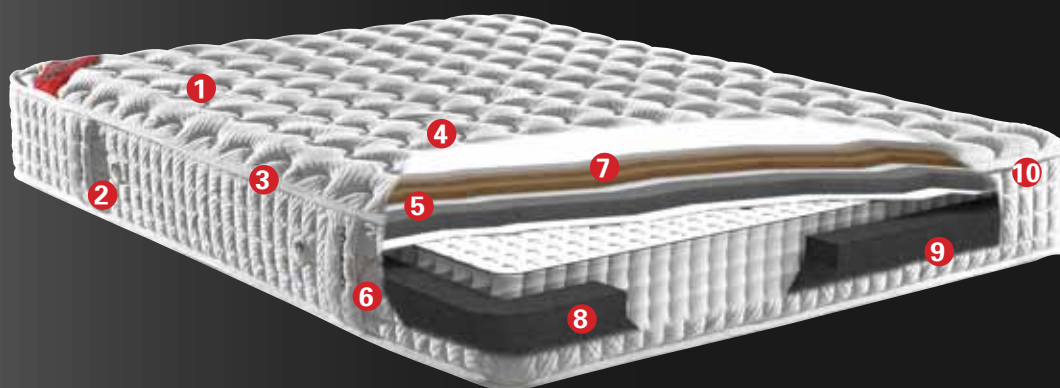

PRIMA

1. Luxury double jersey fabric
2. Polyester padding
3. Double Layer Soft-touch foam
4. HD foam layer
5. Soft Isolation felt
6. Pocket spring system
7. Metal frame
8. Edge support foam
9. Handles
10. AirVents