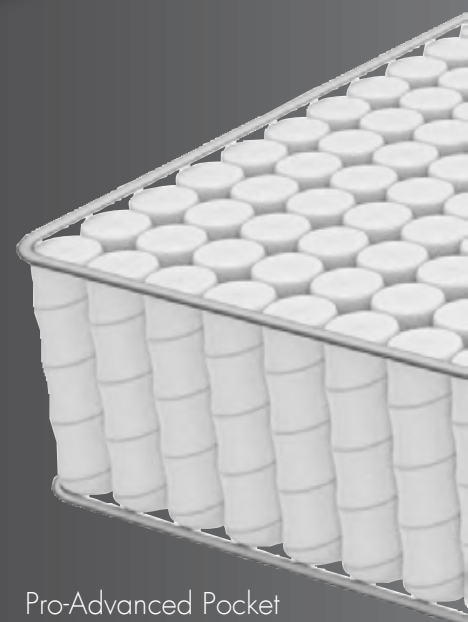

Pro-Advanced Pocket Spring System

Elegante

FLAME
RETARDENT

ANTI
BACTERIAL

SANITIZED

10
YEARS
WARRANTY