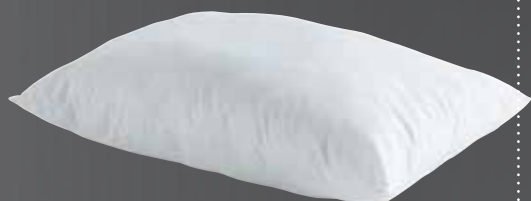

PILLOWS

POLYESTER FIBER PILLOW

Cotton-Polyester blended cover, filled with siliconized fiber. Hypo-Allergenic and machine wash. 50x70 cm/60x80 cm.