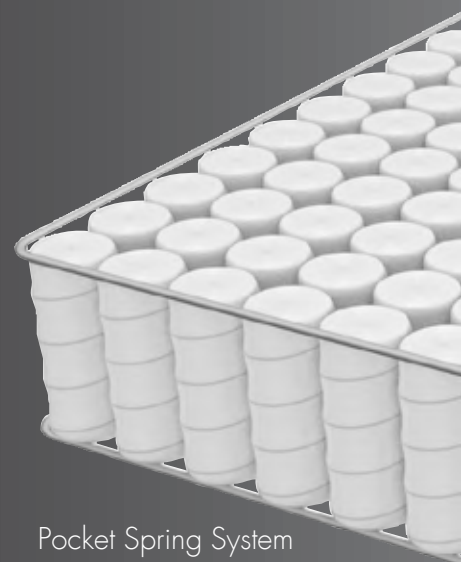

## Fabric

Luxury double jersey fabric with 280 gr/m<sup>2</sup> gives extra softness on top.

**Mattress height:** 30 cm

Firmness Level

Pocket Spring System