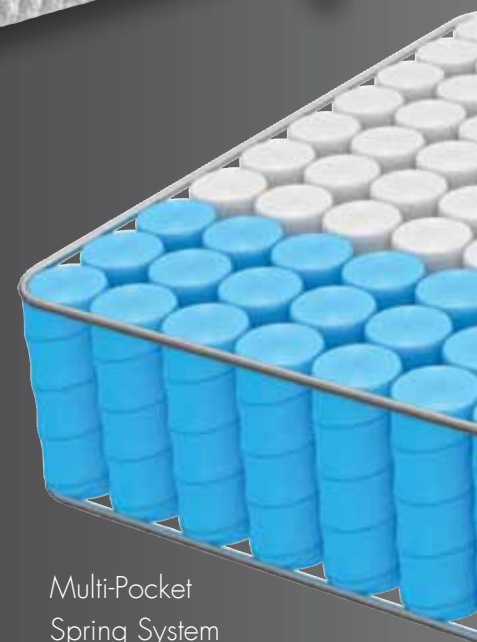

Multi-Pocket Spring System

Comfort Support

Pressure relief and extra support with High Resilience long-lasting foam layer

Hypo-Allergenic Top Layer

Hypo-Allergenic polyester padding adds softness and luxurious comfort.

Mattress height: 32 cm

TERAPIA

Firmness Level

FLAME
RETARDENT

ANTI
BACTERIAL

SANITIZED

10
YEARS
WARRANTY