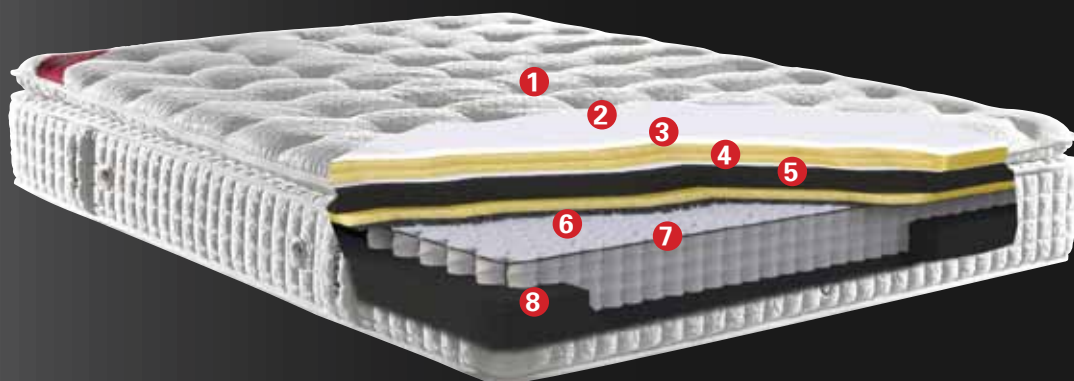

VIP FLEX

1. 380 gr/m² double jersey fabric
2. Polyester padding
3. Soft-touch foam
4. Back Support foam layer
5. Isolation layer
6. Sophisticated Pocket Spring System
7. Metal frame
8. Edge support foam