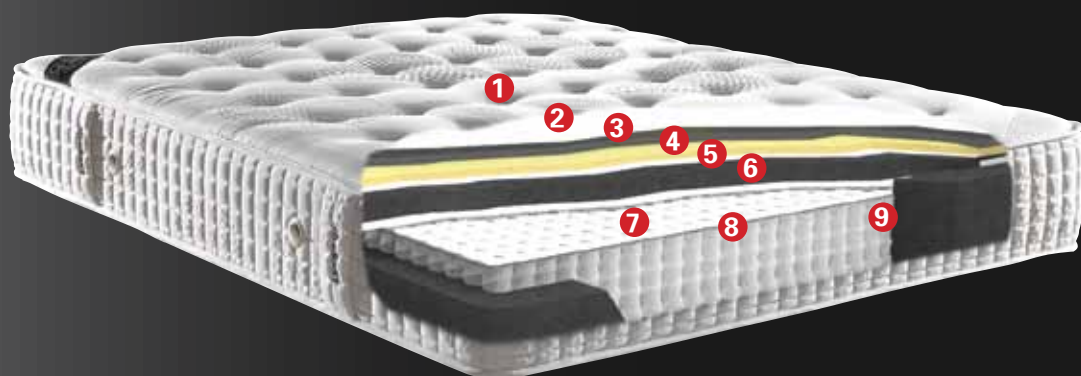

ELEGANTE

1. Luxury double jersey fabric
2. Polyester padding
3. Soft-touch foam
4. Soft-touch foam
5. HR Foam layer
6. Soft Isolation felt
7. Pro-Advanced Pocket spring
8. Metal frame
9. Edge support foam