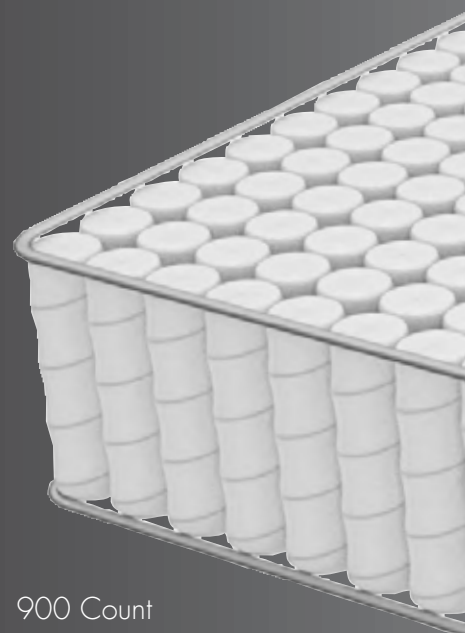

## Advanced Back Support

Pressure relief and extra support with High Resilience long-lasting foam layer

Mattress height: 33/34 cm

Firmness Level

900 Count

DOUBLE  FLEX

FLAME  
RETARDENT

ANTI  
BACTERIAL