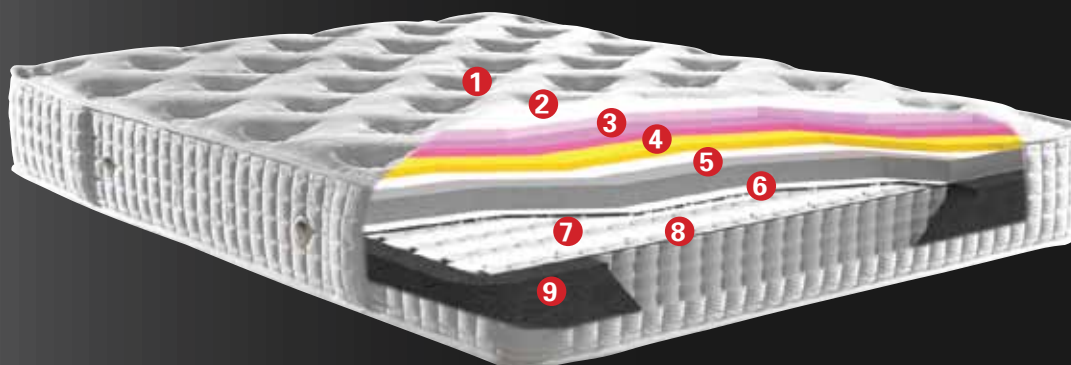

PRIMA PLUS

1. Luxury double jersey fabric
2. Polyester padding
3. Soft-touch foam
4. Soft-touch foam
5. HD foam
6. Soft Isolation felt
7. Pocket spring system
8. Metal frame
9. Edge support foam