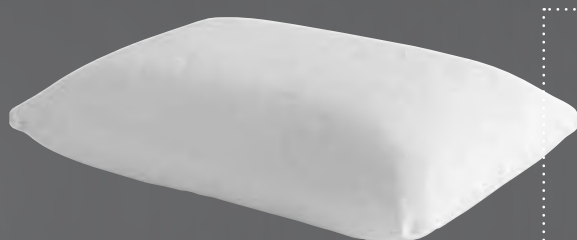

## **NATURAL WOOL PILLOW**

Quilted luxury zip cover, inside filling is natural wool. Wool has natural durability and softness that provides optimal support and comfort. 50x70 cm.

### **MEMORY CLASSIC PILLOW**

Memory Foam is designed to contour to the unique shape of your body to help support your head and neck. Comes with a luxury zip cover.

40x60x16 cm.