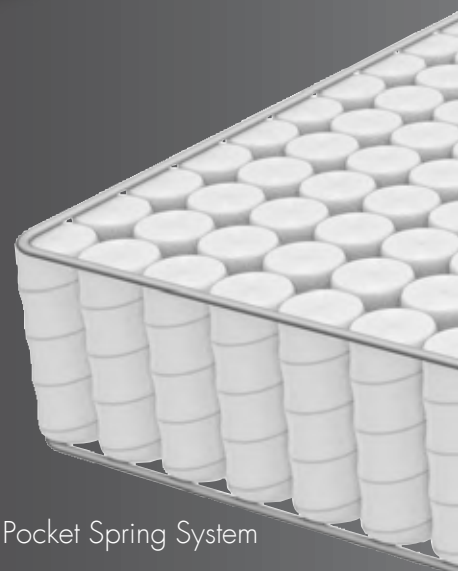

## Perfect Spinal Alignment

Springs work independently at the right tension and fully support body's specific contours. Remove strain from high-pressure areas of the body.

## Optimised Comfort

Unique combination of foams provide luxurious comfort and ergonomic support.

Mattress height: 26 cm

Firmness Level

Pocket Spring System

FLAME  
RETARDENT

ANTI  
BACTERIAL

SANITIZED