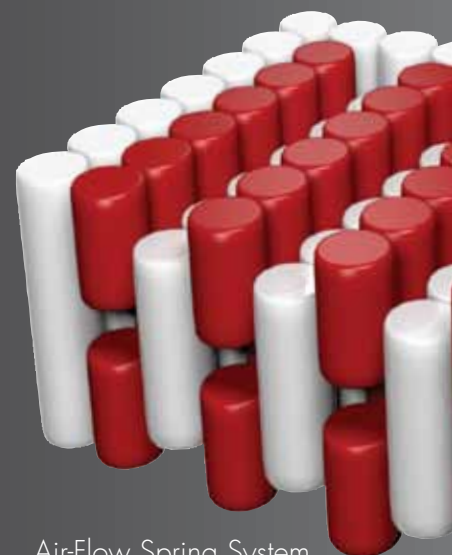

# ROYAL FLEX

1. 500 gr/m2 double jersey fabric
2. Polyester padding
3. Soft-touch foam
4. Open-Cell foam layer
5. Isolation layer
6. Air-Flow Spring System
7. Metal frame
8. Edge support foam

## Air-Flow Spring System™

Patented Hybrid Pocket Spring Technology. Combination of 3 different height pocketed coils provide best air circulation and support each part of body. Pocketed coils work differently depending on body weight and body areas such as hip-shoulder and back.