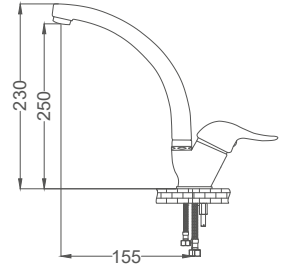

Swan Neck Kitchen Faucet

Kuşu Eviye Bataryası
Batterie Cygne D'évier
خلاط مجلى بجعة

Code / Kod: **SER102**
Pieces in Cartoon / Koli: 12 Pcs

- 40mm Ceramic Cartridge
- Single Brass Body
- 50 Cm Flexible Connection
- Easy Installation With Single Screw