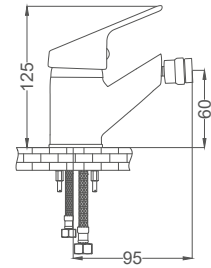

Wall Kitchen Faucet

Ters Aplik Eviye Bataryası
Batterie D'évier en Applique
خلائط مجلى شمعدان

Code / Kod: **BMK112**
Pieces in Cartoon / Koli: 12 Pcs

- 40mm Ceramic Cartridge
- Single Brass Body
- Brass Tube