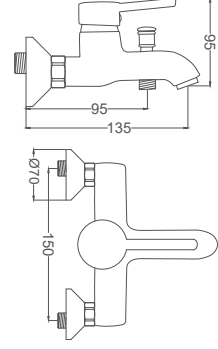

Bathroom Faucet

Banyo Bataryası
Batterie Salle de Bain
خلائ حمام

Code / Kod: **CM103**
Pieces in Cartoon / Koli: 12 Pcs

- 35mm Ceramic Cartridge
- Single Brass Body

Swan Neck Kitchen Faucet

Kuğu Eviye Bataryası
Batterie Cygne D'évier
خلائ مجلی بجعة

Code / Kod: **CM102**
Pieces in Cartoon / Koli: 12 Pcs

- 35mm Ceramic Cartridge
- 50 Cm Flexible Connection
- Easy Installation With Single Screw
- Brass Tube

Basin Faucet

Lavabo Bataryası
Batterie de Lavabo
خلائ مغسلة

Code / Kod: **CM100**
Pieces in Cartoon / Koli: 12 Pcs

- 35mm Ceramic Cartridge
- Single Brass Body
- Easy Installation With Single Screw
- 50 Cm Flexible Connection

Swan Neck Kitchen Faucet

Kuğu Lavabo Bataryası
Batterie Cygne D'évier
خلائ مغسلة بجعة

Code / Kod: **CM101**
Pieces in Cartoon / Koli: 12 Pcs

- 35mm Ceramic Cartridge
- 50 Cm Flexible Connection
- Easy Installation With Single Screw
- Brass Tube

Wall Kitchen Faucet - UP

Üstten Borulu Aplik Eviye Bataryası
Batterie D'évier en Applique
خلائ مجلی شمعدان

Code / Kod: **CM136**
Pieces in Cartoon / Koli: 12 Pcs

- 35mm Ceramic Cartridge