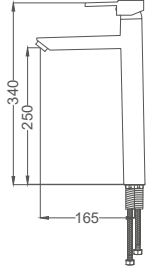

Bath Tub Faucet

- Open-Close Cartridge
- Brass Heading, Brass Exit

Code / Kod: **MRY105**

Pieces in Cartoon / Koli: **6 Pcs**