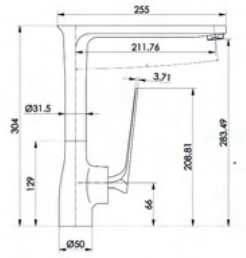

- 35mm Ceramic Cartridge
- Single Brass Body

Neck Kitchen Faucet

Eviye Bataryası
Batterie Cygne D'évier
خلاط مجلى بجعة

Code / Kod: **MRY102**
Pieces in Cartoon / Koli: 6 Pcs

- 35mm Ceramic Cartridge
- Brass Casting Tube
- 50 Cm Flexible Connection
- With Tail Installation Part

Basin Faucet

Lavabo Bataryası
Batterie de Lavabo
خلاط مغسلة

Code / Kod: **MRY100**
Pieces in Cartoon / Koli: 6 Pcs

- 35mm Ceramic Cartridge
- Brass Casting Tube
- 50 Cm Flexible Connection
- With Tail Installation Part