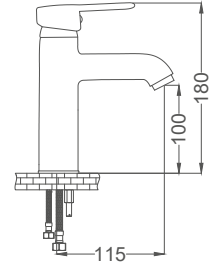

Basin Faucet

Siyah Krom Lavabo Bataryası
Batterie de Lavabo
خلاط مغسلة

Code / Kod: **ZRV300-K**
Pieces in Cartoon / Koli: 12 Pcs

- 35mm Ceramic Cartridge
- Single Brass Body
- 50 Cm Flexible Connection
- Easy Installation With Single Screw