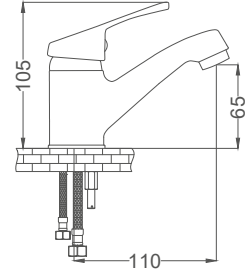

- 35mm Ceramic Cartridge
- 50 Cm Flexible Connection
- Easy Installation With Single Screw

Basin Faucet

Lavabo Bataryası
Batterie de Lavabo
خلاط مغسلة

Code / Kod: LA100

Pieces in Cartoon / Koli: 12 Pcs

- 35mm Ceramic Cartridge
- Single Brass Body
- Easy Installation With Single Screw
- 50 Cm Flexible Connection