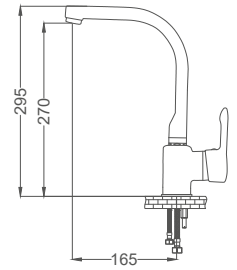

Swan Neck Kitchen Faucet

Siyah Krom Kuğu Eviye Bataryası
Batterie Cygne D'évier
خلاط مجلى بجعة

Code / Kod: **ZM302-K**
Pieces in Cartoon / Koli: 12 Pcs

- 40mm Ceramic Cartridge
- 50 Cm Flexible Connection
- Easy Installation With Single Screw
- Moving Aerator