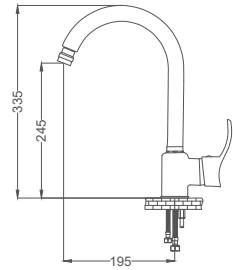

Swan Neck Kitchen Faucet

Beyaz Krom Kuğu Eviye Bataryası
Batterie Cygne D'évier
خلاط مجلى بجة

Code / Kod: **AKD402-K**
Pieces in Cartoon / Koli: 12 Pcs

- 40mm Ceramic Cartridge
- 50 Cm Flexible Connection
- Easy Installation With Single Screw
- Moving Aerator