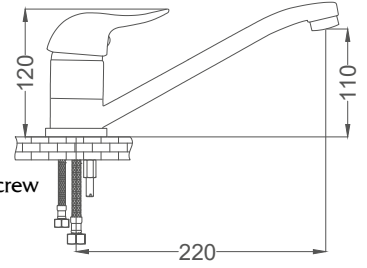

Kitchen Faucet

Gövdeden Dönerli Eviye Bataryası
Batterie Cygne D'évier
خراط مجلى شمعدان

Code / Kod: **SER104**
Pieces in Cartoon / Koli: 12 Pcs

- 40mm Ceramic Cartridge
- Single Brass Body
- 50 Cm Flexible Connection
- Easy Installation With Single Screw