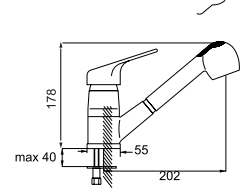

Pull-Out Kitchen Faucet

Spiralli Eviye Bataryası
Batterie à Evier en Spirale
خلاط مجلى حلزوني

Code / Kod: **ASF105**

Pieces in Cartoon / Koli: 12 Pcs

- 40mm Ceramic Cartridge
- 50 Cm Flexible Connection
- Brass Tube