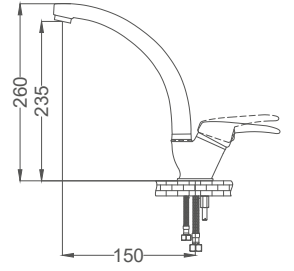

- 40mm Ceramic Cartridge
- 50 Cm Flexible Connection
- Easy Installation With Single Screw
- Brass Tube

Basin Faucet

Lavabo Bataryası
Batterie de Lavabo
خلاط مغسلة

Code / Kod: **BL330**

Pieces in Cartoon / Koli: 12 Pcs