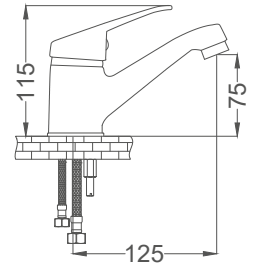

Basin Faucet

Lavabo Bataryası
Batterie de Lavabo
خلاط مغسلة

Code / Kod: **BMK014**

Pieces in Cartoon / Koli: 12 Pcs

- 40mm Ceramic Cartridge
- Single Brass Body
- 50 Cm Flexible Connection