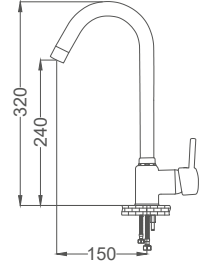

Pieces in Cartoon / Koli: 12 Pcs

- 40mm Ceramic Cartridge
- 50 Cm Flexible Connection
- Easy Installation With Single Screw
- Brass Casting Tube

Bathroom Faucet

Banyo Bataryası
Batterie Salle de Bain
خلائ حمام

- 35mm Ceramic Cartridge
- 50 Cm Flexible Connection
- Easy Installation With Single Screw
- Brass Tube

Basin Faucet

Lavabo Bataryası
Batterie de Lavabo
خلائ مغسلة

Code / Kod: **CM100**
Pieces in Cartoon / Koli: 12 Pcs