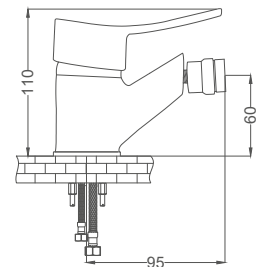

Bidet Faucet

Bide Bataryası
Batterie de Bidet
خلاط جلاس

Code / Kod: **ASL107**
Pieces in Cartoon / Koli: 12 Pcs

- 40mm Ceramic Cartridge
- 50 Cm Flexible Connection
- Moving Aerator
- Single Brass Body