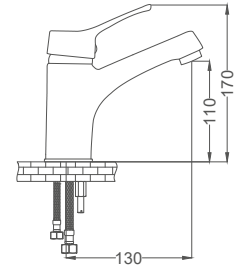

High Type Faucet

Yüksek Tip Lavabo Bataryası
Batterie de Lavabo
خلاط مغسلة

Code / Kod: **ASF114**

Pieces in Cartoon / Koli: 12 Pcs

- 40mm Ceramic Cartridge
- Single Brass Body
- 50 Cm Flexible Connection
- Easy Installation With Single Screw