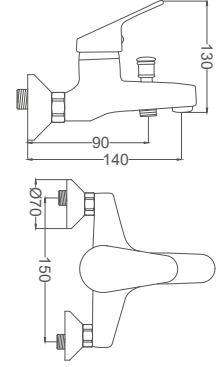

Bathroom Faucet

Banyo Bataryası
Batterie Salle de Bain
خلاط حمام

Code / Kod: **BMK018**

Pieces in Cartoon / Koli: 12 Pcs

- 40mm Ceramic Cartridge
- Single Brass Body

Swan Neck Kitchen Faucet

Kuşu Eviye Bataryası
Batterie Cygne D'évier
خلاط مجلى بجعة

Code / Kod: **BMK016**

Pieces in Cartoon / Koli: 12 Pcs

- 40mm Ceramic Cartridge
- 50 Cm Flexible Connection
- Easy Installation With Single Screw
- Brass Tube

Basin Faucet

Lavabo Bataryası
Batterie de Lavabo
خلاط مغسلة

Code / Kod: **BMK014**

Pieces in Cartoon / Koli: 12 Pcs

- 40mm Ceramic Cartridge
- Single Brass Body
- 50 Cm Flexible Connection

Swan Neck Kitchen Faucet

Kuşu Lavabo Bataryası
Batterie Cygne D'évier
خلاط مغسلة بجعة

Code / Kod: **BMK015**

Pieces in Cartoon / Koli: 12 Pcs

- 40mm Ceramic Cartridge
- 50 Cm Flexible Connection
- Easy Installation With Single Screw
- Brass Tube

Wall Kitchen Faucet

Aplik Eviye Bataryası
Batterie D'évier en Applique
خلاط مجلى شمعدان

Code / Kod: **BMK019**

Pieces in Cartoon / Koli: 12 Pcs

- 40mm Ceramic Cartridge
- Single Brass Body
- Brass Tube