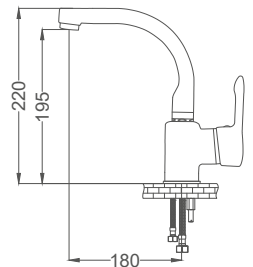

Swan Neck Kitchen Faucet

Siyah Krom Kuğu Lavabo Bataryası
Batterie Cygne D'évier
خلاط مغسلة بجعة

Code / Kod: **ZM301-K**
Pieces in Cartoon / Koli: 12 Pcs

- 40mm Ceramic Cartridge
- 50 Cm Flexible Connection
- Easy Installation With Single Screw