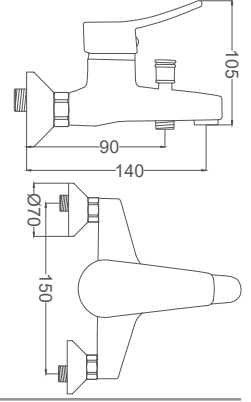

- 40mm Ceramic Cartridge
- Single Body, Brass Casting, Brass Tube

Bathroom Faucet

Banyo Bataryası
Batterie Salle de Bain
خلاط حمام

- 40mm Ceramic Cartridge
- Single Brass Body

Code / Kod: ASL103

Pieces in Cartoon / Koli: 12 Pcs