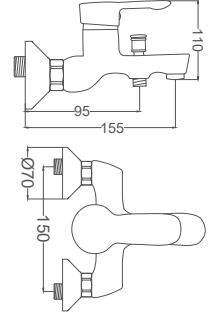

Bathroom Faucet

Siyah Altın Banyo Bataryası
Batterie Salle de Bain
خلاط حمام

Code / Kod: ZM203
Pieces in Cartoon / Koli: 12 Pcs

- 40mm Ceramic Cartridge
- Single Brass Body

Basin Faucet

Siyah Altın Lavabo Bataryası
Batterie de Lavabo
خلاط مغسلة

Code / Kod: ZM200
Pieces in Cartoon / Koli: 12 Pcs

- 40mm Ceramic Cartridge
- Single Brass Body
- 50 Cm Flexible Connection
- Easy Installation With Single Screw

Swan Neck Kitchen Faucet

Siyah Altın Kuğu Eviye Bataryası
Batterie Cygne D'évier
خلاط مغلى بجة

Code / Kod: ZM202
Pieces in Cartoon / Koli: 12 Pcs

- 40mm Ceramic Cartridge
- 50 Cm Flexible Connection
- Easy Installation With Single Screw
- Moving Aerator

Swan Neck Kitchen Faucet

Siyah Altın Kuğu Lavabo Bataryası
Batterie Cygne D'évier
خلاط مغسلة بجة

Code / Kod: ZM201
Pieces in Cartoon / Koli: 12 Pcs

- 40mm Ceramic Cartridge
- 50 Cm Flexible Connection
- Easy Installation With Single Screw

WARRANTY 2 YEARS