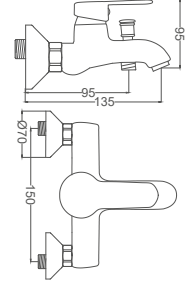

Bathroom Faucet

Siyah Krom Banyo Bataryası
Batterie Salle de Bain
خلاط حمام

Code / Kod: **ZRV303-K**
Pieces in Cartoon / Koli: 12 Pcs

- 35mm Ceramic Cartridge
- Single Brass Body

Basin Faucet

Siyah Krom Lavabo Bataryası
Batterie de Lavabo
خلاط مغسلة

Code / Kod: **ZRV300-K**
Pieces in Cartoon / Koli: 12 Pcs

- 35mm Ceramic Cartridge
- Single Brass Body
- 50 Cm Flexible Connection
- Easy Installation With Single Screw

Swan Neck Kitchen Faucet

Siyah Krom Kuğu Eviye Bataryası
Batterie Cygne D'évier
خلاط مجلى بجمعة

Code / Kod: **ZRV302-K**
Pieces in Cartoon / Koli: 12 Pcs

- 35mm Ceramic Cartridge
- 50 Cm Flexible Connection
- Easy Installation With Single Screw
- Moving Aerator

Swan Neck Kitchen Faucet

Siyah Krom Kuğu Lavabo Bataryası
Batterie Cygne D'évier
خلاط مغسلة بجمعة

Code / Kod: **ZRV301-K**
Pieces in Cartoon / Koli: 12 Pcs

- 35mm Ceramic Cartridge
- 50 Cm Flexible Connection
- Easy Installation With Single Screw

WARRANTY 2 YEARS