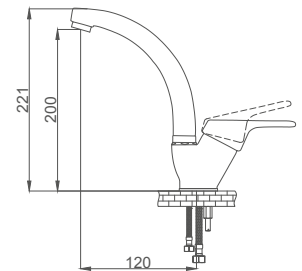

Swan Neck Kitchen Faucet

Kuş Lavabo Bataryası
Batterie Cygne D'évier
خلائ مغسلة بجعة

Code / Kod: RS229
Pieces in Cartoon / Koli: 12 Pcs

- 40mm Ceramic Cartridge
- 50 Cm Flexible Connection
- Easy Installation With Single Screw
- Brass Tube

Wall Kitchen Faucet

Aplik Eviye Bataryası
Batterie D'évier en Applique
خلائ مجلى شمعدان

Code / Kod: RS230
Pieces in Cartoon / Koli: 12 Pcs

- 40mm Ceramic Cartridge
- Single Brass Body
- Brass Tube