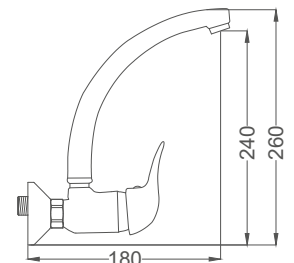

Wall Kitchen Faucet - UP

Ters Aplik Eviye Bataryası
Batterie D'évier en Applique
خراط مجلى شمعدان

Code / Kod: **SER112**
Pieces in Cartoon / Koli: 12 Pcs

- 40mm Ceramic Cartridge
- Single Brass Body