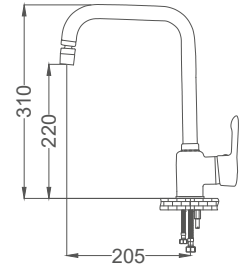

Swan Neck Kitchen Faucet

Kuğu Eviye Bataryası
Batterie Cygne D'évier
خراط مجلى بجعة

Code / Kod: **ZM104**

Pieces in Cartoon / Koli: **12 Pcs**

- 40mm Ceramic Cartridge
- 50 Cm Flexible Connection
- Easy Installation With Single Screw