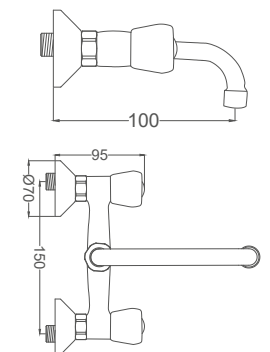

Swan Neck Kitchen Faucet Long Tailed

Kuğu Kuyruklu Eviye Bataryası
Batterie Cygne D'évier en Queue
خلائط مجلى بجعة بذب

Code / Kod: **BK210**

Pieces in Cartoon / Koli: **12 Pcs**

- 50 Cm Flexible Connection
- Easy Installation With Single Screw

Bridge Basin Faucet

Köprü Lavabo Bataryası
Batterie-Pont de Lavabo
خلائط مغسلة جسر

Code / Kod: **BK230**

Pieces in Cartoon / Koli: **12 Pcs**

- 50 Cm Flexible Connection
- Easy Installation With Single Screw

Bathroom Faucet

Banyo Bataryası
Batterie Salle de Bain
خلائط حمام

Code / Kod: **BK001**

Pieces in Cartoon / Koli: **12 Pcs**

Ball Valve Controlled

Küresel Banyo Bataryası
Bathroom Faucet
Robinet Sphérique de Salle de Bain
خلائط حمام كروية

Code / Kod: **BK213**

Pieces in Cartoon / Koli: **12 Pcs**

Neck Kitchen Faucet

Dönerli Eviye Bataryası
Batterie Cygne D'évier
خلائط مجلى بجعة

Code / Kod: **BK002**

Pieces in Cartoon / Koli: **12 Pcs**