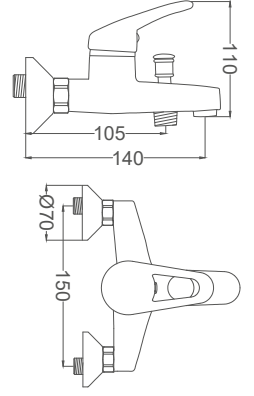

Bathroom Faucet

Banyo Bataryası
Batterie Salle de Bain
خلاط حمام

Code / Kod: **BL334**

Pieces in Cartoon / Koli: 12 Pcs

- 40mm Ceramic Cartridge
- Single Brass Body

Swan Neck Kitchen Faucet

Kuşu Eviye Bataryası
Batterie Cygne D'évier
خلاط مجلى بجة

Code / Kod: **BL332**

Pieces in Cartoon / Koli: 12 Pcs

- 40mm Ceramic Cartridge
- 50 Cm Flexible Connection
- Easy Installation With Single Screw
- Brass Tube

Basin Faucet

Lavabo Bataryası
Batterie de Lavabo
خلاط مغسلة

Code / Kod: **BL330**

Pieces in Cartoon / Koli: 12 Pcs

- 40mm Ceramic Cartridge
- Single Brass Body
- 50 Cm Flexible Connection
- Easy Installation With Single Screw

Swan Neck Kitchen Faucet

Kuşu Lavabo Bataryası
Batterie Cygne D'évier
خلاط مغسلة بجة

Code / Kod: **BL331**

Pieces in Cartoon / Koli: 12 Pcs

- 40mm Ceramic Cartridge
- 50 Cm Flexible Connection
- Easy Installation With Single Screw
- Brass Casting Tube