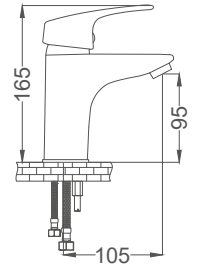

Bathroom Faucet

Banyo Bataryası
Batterie Salle de Bain
خلاط حمام

Code / Kod: **AKD103**

Pieces in Cartoon / Koli: 12 Pcs

- 40mm Ceramic Cartridge
- Single Brass Body

Swan Neck Kitchen Faucet

Kuşu Eviye Bataryası
Batterie Cygne D'évier
خلاط مجلى بجعة

Code / Kod: **AKD102**

Pieces in Cartoon / Koli: 12 Pcs

- 40mm Ceramic Cartridge
- 50 Cm Flexible Connection
- Easy Installation With Single Screw
- Moving Aerator

Basin Faucet

Lavabo Bataryası
Batterie de Lavabo
خلاط مغسلة

Code / Kod: **AKD100**

Pieces in Cartoon / Koli: 12 Pcs

- 40mm Ceramic Cartridge
- 50 Cm Flexible Connection
- Easy Installation With Single Screw

Swan Neck Kitchen Faucet

Kuşu Lavabo Bataryası
Batterie Cygne D'évier
خلاط مغسلة بجعة

Code / Kod: **AKD101**

Pieces in Cartoon / Koli: 12 Pcs

- 40mm Ceramic Cartridge
- 50 Cm Flexible Connection
- Easy Installation With Single Screw
- Moving Aerator