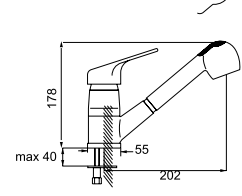

Kitchen Faucet

Döner Eviye Bataryası
Batterie Cygne D'évier
خلائط مجلی شمعدان

Code / Kod: **RS221**
Pieces in Cartoon / Koli: 12 Pcs

- 40mm Ceramic Cartridge
- 50 Cm Flexible Connection
- Easy Installation With Single Screw
- Brass Tube