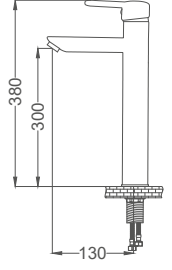

Basin Faucet (30 Cm)

Lavabo Bataryası (30cm)
Batterie de Lavabo
خلائط مغسلة

Code / Kod: **ZRV109**

Pieces in Cartoon / Koli: **6 Pcs**

- 40mm Ceramic Cartridge
- Brass Tube, Brass Body
- 50 Cm Flexible Connection
- Easy Installation With Single Screw