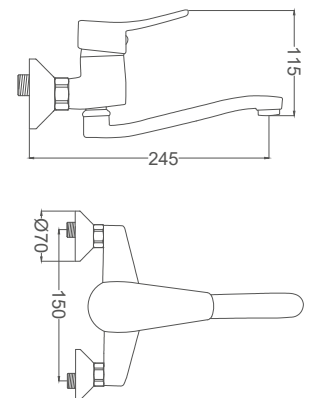

Bathroom Faucet

Banyo Bataryası
Batterie Salle de Bain
خلاط حمام

- 40mm Ceramic Cartridge
- Single Brass Body

Code / Kod: ASL103

Pieces in Cartoon / Koli: 12 Pcs

Swan Neck Kitchen Faucet

Kuğu Eviye Bataryası
Batterie Cygne D'évier
خلاط مجلى بجعة

- 40mm Ceramic Cartridge
- Single Brass Body
- 50 Cm Flexible Connection
- Easy Installation With Single Screw

Code / Kod: ASL102

Pieces in Cartoon / Koli: 12 Pcs

Basin Faucet

Lavabo Bataryası
Batterie de Lavabo
خلاط مغسلة

- 40mm Ceramic Cartridge
- Single Brass Body
- 50 Cm Flexible Connection
- Easy Installation With Single Screw

Code / Kod: ASL100

Pieces in Cartoon / Koli: 12 Pcs

Swan Neck Kitchen Faucet

Kuğu Lavabo Bataryası
Batterie Cygne D'évier
خلاط مغسلة بجعة

- 40mm Ceramic Cartridge
- Single Body, Brass Tube
- 50 Cm Flexible Connection
- Easy Installation With Single Screw

Code / Kod: ASL101

Pieces in Cartoon / Koli: 12 Pcs

Wall Kitchen Faucet

Aplik Eviye Bataryası
Batterie D'évier en Applique
خلاط مجلى شمعدان

- 40mm Ceramic Cartridge
- Single Body, Brass Casting, Brass Tube

Code / Kod: ASL106

Pieces in Cartoon / Koli: 12 Pcs