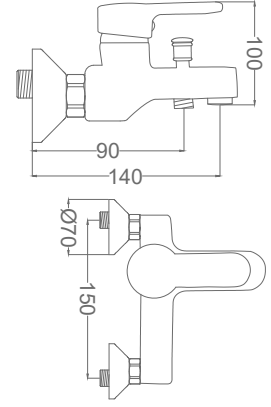

Bathroom Faucet

Banyo Bataryası
Batterie Sallee de Bain
خلاط حما

Code / Kod: **OMG103**

Pieces in Cartoon / Koli: 6 Pcs

- 40mm Ceramic Cartridge
- Single Brass Body

Swan Neck Kitchen Faucet

Kuğu Eviye Bataryası
Batterie Cygne D'évier
خلاط مجلى

Code / Kod: **OMG102**

Pieces in Cartoon / Koli: 12 Pcs

- 40mm Ceramic Cartridge
- 50 Cm Flexible Connection
- Easy Installation With Single Screw

Basin Faucet

Lavabo Bataryası
Batterie de Lavabo
خلاط مغسلة

Code / Kod: **OMG100**

Pieces in Cartoon / Koli: 12 Pcs

- 40mm Ceramic Cartridge
- Single Brass Body
- 50 Cm Flexible Connection
- Easy Installation With Single Screw

Swan Neck Kitchen Faucet

Kuğu Lavabo Bataryası
Batterie Cygne D'évier
خلاط مغسلة بج

Code / Kod: **OMG101**

Pieces in Cartoon / Koli: 12 Pcs

- 40mm Ceramic Cartridge
- 50 Cm Flexible Connection
- Easy Installation With Single Screw

Wall Kitchen Faucet

Aplik Eviye Bataryası
Batterie D'évier en Applique
خلاط مجلى شمعدان

Code / Kod: **OMG106**

Pieces in Cartoon / Koli: 6 Pcs

- 40mm Ceramic Cartridge
- Single Brass Body