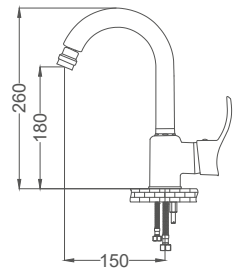

Swan Neck Kitchen Faucet

Beyaz Krom Kuğu Lavabo Bataryası
Batterie Cygne D'évier
خلاط مغسلة بجة

Code / Kod: **AKD401-K**
Pieces in Cartoon / Koli: 12 Pcs

- 40mm Ceramic Cartridge
- 50 Cm Flexible Connection
- Easy Installation With Single Screw