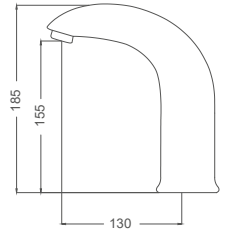

Photocell Controlled Faucet - Single Entry

Fotoselli Batarya (Tek Girişli)
Batterie à Photocelles - Unique Entrée
خلاط بحساس فوتوسيل - مدخل احادي

Code / Kod: FT012
Pieces in Cartoon / Koli: 8 Pcs

- Brass Body, Brass Tube
- 50 Cm Flexible Connection
- Photocell
- Double Entry
- AC Powered With Battery Option