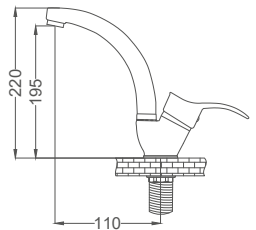

Swan Neck Bathroom Faucet

Kuğu Kuyruklu Lavabo Bataryası
Batterie de Lavabo
خلاط مجلی دوار

Code / Kod: **AKD109**
Pieces in Cartoon / Koli: **12 Pcs**