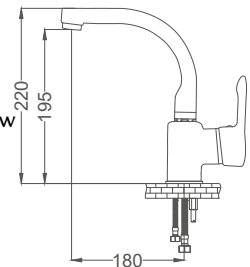

Swan Neck Kitchen Faucet

Siyah Altın Kuğu Lavabo Bataryası
Batterie Cygne D'évier
خلاط مغسلة بجة

Code / Kod: ZM201
Pieces in Cartoon / Koli: 12 Pcs

- 40mm Ceramic Cartridge
- 50 Cm Flexible Connection
- Easy Installation With Single Screw