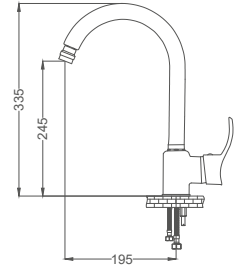

Swan Neck Kitchen Faucet

Kuşu Eviye Bataryası
Batterie Cygne D'évier
خلاط مجلى بجعة

Code / Kod: **AKD102**

Pieces in Cartoon / Koli: 12 Pcs

- 40mm Ceramic Cartridge
- 50 Cm Flexible Connection
- Easy Installation With Single Screw
- Moving Aerator

Basin Faucet

Lavabo Bataryası
Batterie de Lavabo
خلاط مغسلة

Code / Kod: **AKD100**

Pieces in Cartoon / Koli: 12 Pcs

- 40mm Ceramic Cartridge
- 50 Cm Flexible Connection
- Easy Installation With Single Screw