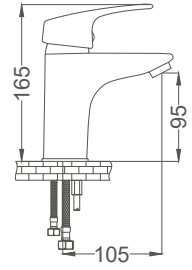

Code / Kod: **AKD400-K**
Pieces in Cartoon / Koli: 12 Pcs

- 40mm Ceramic Cartridge
- 50 Cm Flexible Connection
- Easy Installation With Single Screw

Swan Neck Kitchen Faucet

Beyaz Krom Kuğu Eviye Bataryası
Batterie Cygne D'évier
خلاط مجلى بجة