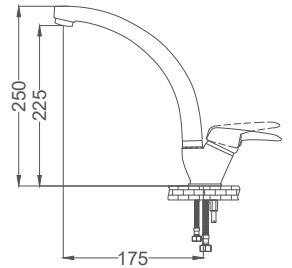

Swan Neck Kitchen Faucet

Kuşu Lavabo Bataryası
Batterie Cygne D'évier
خلاط مغسلة بجعة

Code / Kod: LA101

Pieces in Cartoon / Koli: 12 Pcs

- 35mm Ceramic Cartridge
- 50 Cm Flexible Connection
- Easy Installation With Single Screw