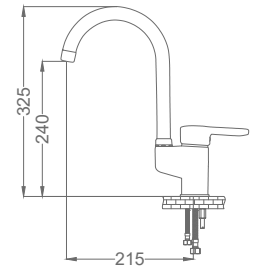

Code / Kod: **OMG102**

Pieces in Cartoon / Koli: 12 Pcs

- 40mm Ceramic Cartridge
- 50 Cm Flexible Connection
- Easy Installation With Single Screw

Basin Faucet

Lavabo Bataryası
Batterie de Lavabo
خلاط مغسلة