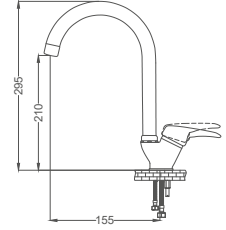

- 35mm Ceramic Cartridge
- 50 Cm Flexible Connection
- Easy Installation With Single Screw

Swan Neck Kitchen Faucet

Kuşu Lavabo Bataryası
Batterie Cygne D'évier
خلاط مغسلة بجعة

Code / Kod: LA202

Pieces in Cartoon / Koli: 12 Pcs

- 35mm Ceramic Cartridge
- 50 Cm Flexible Connection
- Easy Installation With Single Screw

Basin Faucet

Lavabo Bataryası
Batterie de Lavabo
خلاط مغسلة

Code / Kod: LA100

Pieces in Cartoon / Koli: 12 Pcs

- 35mm Ceramic Cartridge
- Single Brass Body
- Easy Installation With Single Screw
- 50 Cm Flexible Connection