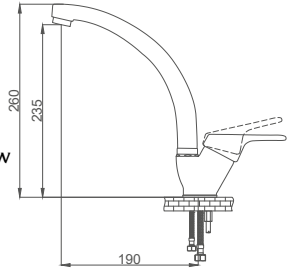

Basin Faucet

Lavabo Bataryası
Batterie de Lavabo
خلاط مغسلة

- 40mm Ceramic Cartridge
- Single Brass Body
- 50 Cm Flexible Connection
- Easy Installation With Single Screw

Code / Kod: ASL100

Pieces in Cartoon / Koli: 12 Pcs