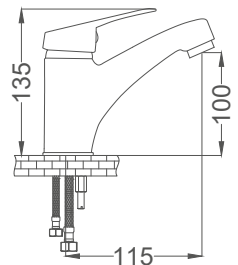

Basin Faucet

Yüksek Tip Lavabo Bataryası
Batterie de Lavabo
خلاط مغسلة

Code / Kod: LA203

Pieces in Cartoon / Koli: 12 Pcs

- 35mm Ceramic Cartridge
- 50 Cm Flexible Connection
- Easy Installation With Single Screw
- Single Brass Body