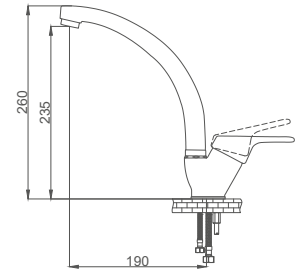

- 40mm Ceramic Cartridge
- 50 Cm Flexible Connection
- Easy Installation With Single Screw
- Brass Tube

Basin Faucet

Lavabo Bataryası
Batterie de Lavabo
خلاط مغسلة

Code / Kod: **BMK014**

Pieces in Cartoon / Koli: 12 Pcs