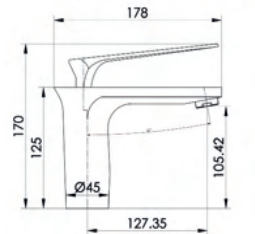

- 35mm Ceramic Cartridge
- Single Brass Body

Neck Kitchen Faucet

Eviye Bataryası
Batterie Cygne D'évier
خلاط مجلى بجعة

Code / Kod: **MRY102**
Pieces in Cartoon / Koli: 6 Pcs

- 35mm Ceramic Cartridge
- Brass Casting Tube
- 50 Cm Flexible Connection
- With Tail Installation Part

Basin Faucet

Lavabo Bataryası
Batterie de Lavabo
خلاط مغسلة

Code / Kod: **MRY100**
Pieces in Cartoon / Koli: 6 Pcs

- 35mm Ceramic Cartridge
- Brass Casting Tube
- 50 Cm Flexible Connection
- With Tail Installation Part