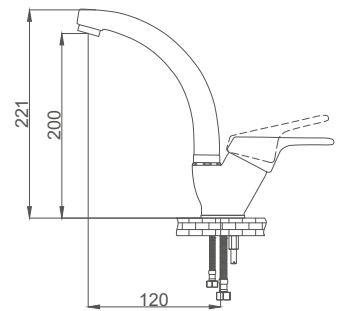

Wall Kitchen Faucet

Aplik Eviye Bataryası
Batterie D'évier en Applique
خلاط مجلى شمعدان

- 40mm Ceramic Cartridge
- Single Body, Brass Casting, Brass Tube

Code / Kod: ASL106

Pieces in Cartoon / Koli: 12 Pcs