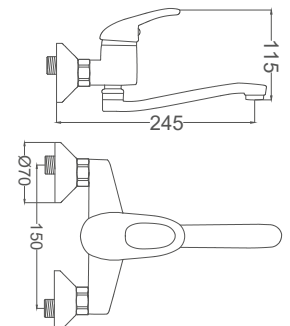

Bathroom Faucet

Banyo Bataryası
Batterie Salle de Bain
خلائ حمام

Code / Kod: RS220
Pieces in Cartoon / Koli: 12 Pcs

- 40mm Ceramic Cartridge
- Single Brass Body

Swan Neck Kitchen Faucet

Kuş Eviye Bataryası
Batterie Cygne D'évier
خلائ مجلى بجعة

Code / Kod: RS223
Pieces in Cartoon / Koli: 12 Pcs

- 40mm Ceramic Cartridge
- 50 Cm Flexible Connection
- Easy Installation With Single Screw
- Brass Tube

Basin Faucet

Lavabo Bataryası
Batterie de Lavabo
خلائ مغسلة

Code / Kod: RS114
Pieces in Cartoon / Koli: 12 Pcs

- 40mm Ceramic Cartridge
- Single Brass Body
- 50 Cm Flexible Connection

Swan Neck Kitchen Faucet

Kuş Lavabo Bataryası
Batterie Cygne D'évier
خلائ مغسلة بجعة

Code / Kod: RS229
Pieces in Cartoon / Koli: 12 Pcs

- 40mm Ceramic Cartridge
- 50 Cm Flexible Connection
- Easy Installation With Single Screw
- Brass Tube

Wall Kitchen Faucet

Aplik Eviye Bataryası
Batterie D'évier en Applique
خلائ مجلى شمعدان

Code / Kod: RS230
Pieces in Cartoon / Koli: 12 Pcs

- 40mm Ceramic Cartridge
- Single Brass Body
- Brass Tube