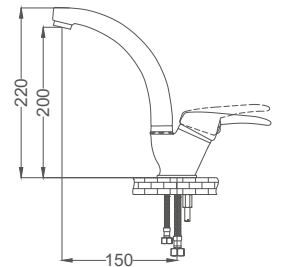

- 40mm Ceramic Cartridge
- Single Brass Body
- 50 Cm Flexible Connection
- Easy Installation With Single Screw

Swan Neck Kitchen Faucet

Kuşu Lavabo Bataryası
Batterie Cygne D'évier
خلاط مغسلة بجة

Code / Kod: **BL331**

Pieces in Cartoon / Koli: 12 Pcs

- 40mm Ceramic Cartridge
- 50 Cm Flexible Connection
- Easy Installation With Single Screw
- Brass Casting Tube

Bathroom Faucet

Banyo Bataryası
Batterie Salle de Bain
خلائ حمام