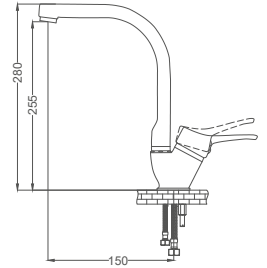

Swan Neck Kitchen Faucet

Kuşu Eviye Bataryası
Batterie Cygne D'évier
خلاط مجلى بجعة

Code / Kod: **ASF132**

Pieces in Cartoon / Koli: 12 Pcs

- 40mm Ceramic Cartridge
- 50 Cm Flexible Connection
- Easy Installation With Single Screw
- Moving Aerator