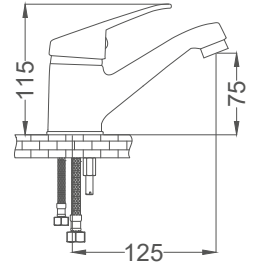

Basin Faucet

Lavabo Bataryası
Batterie de Lavabo
خلاط مغسلة

Code / Kod: **BL330**

Pieces in Cartoon / Koli: 12 Pcs

- 40mm Ceramic Cartridge
- Single Brass Body
- 50 Cm Flexible Connection
- Easy Installation With Single Screw