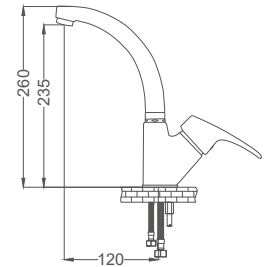

Swan Neck Kitchen Faucet

Kuğu Lavabo Bataryası
Batterie Cygne D'évier
خلائط مغسلة بجعة

Code / Kod: **GRN507**
Pieces in Cartoon / Koli: 6 Pcs

- 40mm Ceramic Cartridge
- Single Brass Body
- 50 Cm Flexible Connection
- Easy Installation With Single Screw