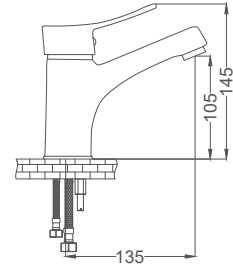

Code / Kod: ASL106

Pieces in Cartoon / Koli: 12 Pcs

High Type Faucet

Yüksek Tip Lavabo Bataryası
Batterie de Lavabo
خلاط مغسلة

Code / Kod: **ASL114**
Pieces in Cartoon / Koli: 12 Pcs

- 40mm Ceramic Cartridge
- Single Brass Body
- 50 Cm Flexible Connection
- Easy Installation With Single Screw