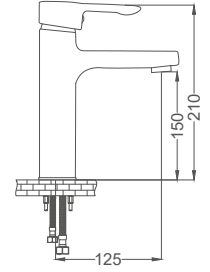

Code / Kod: ZM200
Pieces in Cartoon / Koli: 12 Pcs

- 40mm Ceramic Cartridge
- Single Brass Body
- 50 Cm Flexible Connection
- Easy Installation With Single Screw

Swan Neck Kitchen Faucet

Siyah Altın Kuğu Eviye Bataryası
Batterie Cygne D'évier
خلاط مغلى بجة