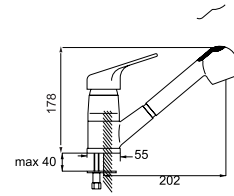

Pull-Out Kitchen Faucet

Spiralli Eviye Bataryası
Batterie à Evier en Spirale
خلاط مجلى حلزوني

Code / Kod: **ASL105**
Pieces in Cartoon / Koli: 12 Pcs

- 40mm Ceramic Cartridge
- Single Brass Body
- 50 Cm Flexible Connection