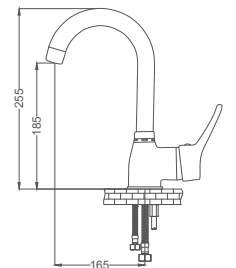

Pieces in Cartoon / Koli: 12 Pcs

- 40mm Ceramic Cartridge
- 50 Cm Flexible Connection
- Easy Installation With Single Screw
- Moving Aerator

Pull-Out Kitchen Faucet

Spiralli Eviye Bataryası
Batterie à Evier en Spirale
خلاط مجلى حلزوني