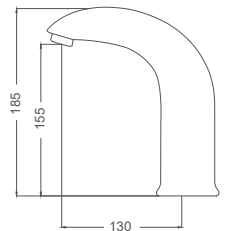

Photocell Controlled Faucet - Double Entry

Fotoselli Batarya (Çift Girişli)
Batterie à Photocelles - Unique Entrée
خلاط بحساس فوتوسيل - مدخل احادي

Code / Kod: FT013
Pieces in Cartoon / Koli: 8 Pcs

- Brass Body, Brass Tube
- 50 Cm Flexible Connection
- Photocell
- AC Powered With Battery Option