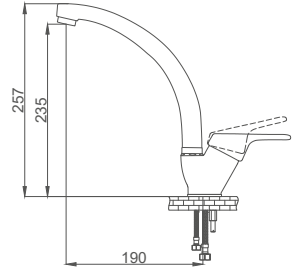

- 40mm Ceramic Cartridge
- Single Brass Body

Swan Neck Kitchen Faucet

Kuş Eviye Bataryası
Batterie Cygne D'évier
خلائ مجلى بجعة

Code / Kod: RS223
Pieces in Cartoon / Koli: 12 Pcs

- 40mm Ceramic Cartridge
- 50 Cm Flexible Connection
- Easy Installation With Single Screw
- Brass Tube