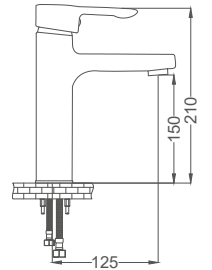

Basin Faucet

Yüksek Tip Lavabo Bataryası
Batterie de Lavabo
خلاط مغسلة

Code / Kod: ZM100
Pieces in Cartoon / Koli: 12 Pcs

- 40mm Ceramic Cartridge
- Single Brass Body
- 50 Cm Flexible Connection
- Easy Installation With Single Screw