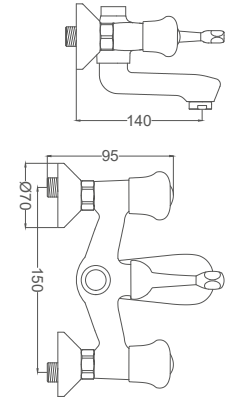

- 50 Cm Flexible Connection
- Easy Installation With Single Screw

Bathroom Faucet

Banyo Bataryası
Batterie Salle de Bain
خلائط حمام

Code / Kod: **BK001**

Pieces in Cartoon / Koli: **12 Pcs**

Ball Valve Controlled