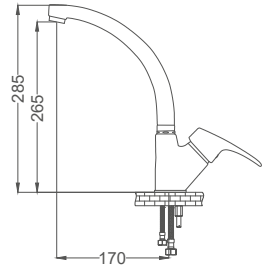

- 40mm Ceramic Cartridge
- Single Brass Body
- 50 Cm Flexible Connection
- Easy Installation With Single Screw

Basin Faucet

Lavabo Bataryası
Batterie de Lavabo
خلائط مغسلة

Code / Kod: **GRN503**
Pieces in Cartoon / Koli: 12 Pcs