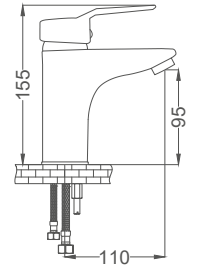

Basin Faucet

Lavabo Bataryası
Batterie de Lavabo
خلاط مغسلة

Code / Kod: BR100
Pieces in Cartoon / Koli: 12 Pcs

- 40mm Ceramic Cartridge
- 50 Cm Flexible Connection
- Easy Installation With Single Screw