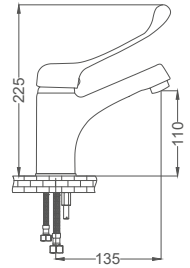

Industrial Kitchen Faucet

Endüstriyel Eviye Bataryası
Batterie de Cuisine
خلائط مطبخ مزدوج صناعي

Code / Kod: **CM105**

Pieces in Cartoon / Koli: **6 Pcs**

- 35mm Ceramic Cartridge
- Brass Tube, Brass Body
- 50 Cm Flexible Connection
- Easy Installation With Single Screw