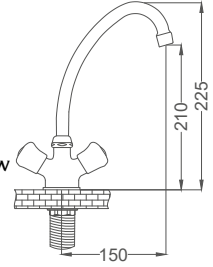

- 50 Cm Flexible Connection
- Easy Installation With Single Screw

Bridge Basin Faucet

Köprü Lavabo Bataryası
Batterie-Pont de Lavabo
خلائط مغسلة جسر

Code / Kod: **BK230**

Pieces in Cartoon / Koli: **12 Pcs**