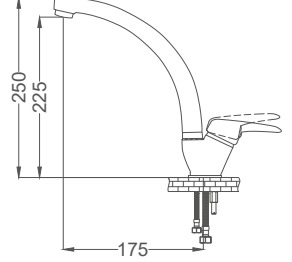

Swan Neck Kitchen Faucet

Kuşu Eviye Bataryası
Batterie Cygne D'évier
خلاط مجلى بجعة

Code / Kod: LA102

Pieces in Cartoon / Koli: 12 Pcs

- 35mm Ceramic Cartridge
- 50 Cm Flexible Connection
- Easy Installation With Single Screw