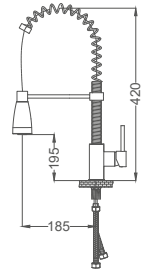

- 35mm Ceramic Cartridge
- Brass Tube, Brass Body
- 50 Cm Flexible Connection
- Easy Installation With Single Screw

Purification Faucet

- 40mm Ceramic Cartridge
- Brass Tube, Brass Body
- 50 Cm Flexible Connection