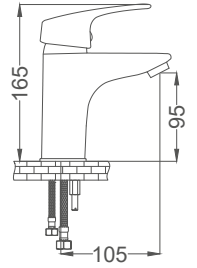

Basin Faucet

Lavabo Bataryası
Batterie de Lavabo
خلائط مغسلة

Code / Kod: **GRN503**
Pieces in Cartoon / Koli: 12 Pcs

- 40mm Ceramic Cartridge
- Single Brass Body
- 50 Cm Flexible Connection
- Easy Installation With Single Screw