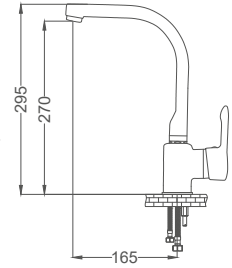

Swan Neck Kitchen Faucet

Siyah Altın Kuğu Eviye Bataryası
Batterie Cygne D'évier
خلاط مغلى بجة

Code / Kod: ZM202
Pieces in Cartoon / Koli: 12 Pcs

- 40mm Ceramic Cartridge
- 50 Cm Flexible Connection
- Easy Installation With Single Screw
- Moving Aerator