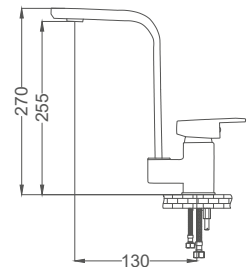

Basin Faucet

Perlatörlü Lavabo Bataryası
Batterie de Lavabo
خلاط مغسلة

Code / Kod: **EL246**

Pieces in Cartoon / Koli: **6 Pcs**

- 35mm Ceramic Cartridge
- Single Brass Body
- 50 Cm Flexible Connection
- Easy Installation With Single Screw