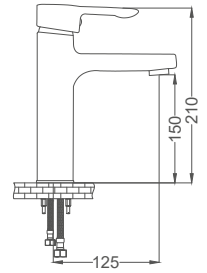

- 40mm Ceramic Cartridge
- Single Brass Body

Basin Faucet

Siyah Krom Lavabo Bataryası
Batterie de Lavabo
خلاط مغسلة

Code / Kod: **ZM300-K**
Pieces in Cartoon / Koli: 12 Pcs

- 40mm Ceramic Cartridge
- Single Brass Body
- 50 Cm Flexible Connection
- Easy Installation With Single Screw