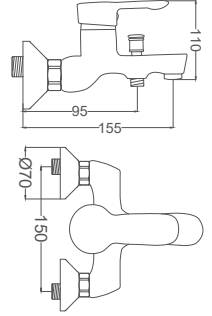

Bathroom Faucet

Siyah Krom Banyo Bataryası
Batterie Salle de Bain
خلاط حمام

Code / Kod: **ZM303-K**
Pieces in Cartoon / Koli: 12 Pcs

- 40mm Ceramic Cartridge
- Single Brass Body

Basin Faucet

Siyah Krom Lavabo Bataryası
Batterie de Lavabo
خلاط مغسلة

Code / Kod: **ZM300-K**
Pieces in Cartoon / Koli: 12 Pcs

- 40mm Ceramic Cartridge
- Single Brass Body
- 50 Cm Flexible Connection
- Easy Installation With Single Screw

Swan Neck Kitchen Faucet

Siyah Krom Kuğu Eviye Bataryası
Batterie Cygne D'évier
خلاط مجلى بجعة

Code / Kod: **ZM302-K**
Pieces in Cartoon / Koli: 12 Pcs

- 40mm Ceramic Cartridge
- 50 Cm Flexible Connection
- Easy Installation With Single Screw
- Moving Aerator

Swan Neck Kitchen Faucet

Siyah Krom Kuğu Lavabo Bataryası
Batterie Cygne D'évier
خلاط مغسلة بجعة

Code / Kod: **ZM301-K**
Pieces in Cartoon / Koli: 12 Pcs

- 40mm Ceramic Cartridge
- 50 Cm Flexible Connection
- Easy Installation With Single Screw

WARRANTY 2 YEARS