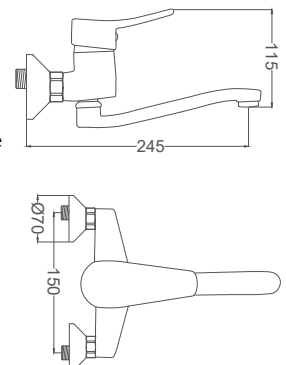

Wall Kitchen Faucet

Aplik Eviye Bataryası
Batterie D'évier en Applique
خلائط مجلى شمعدان

Code / Kod: **GRN505**
Pieces in Cartoon / Koli: 6 Pcs

- 40mm Ceramic Cartridge
- Single Body, Brass Casting, Brass Tube