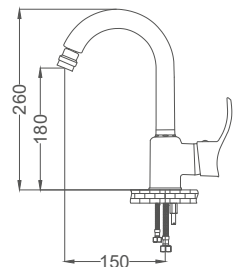

Swan Neck Kitchen Faucet

Kuşu Lavabo Bataryası
Batterie Cygne D'évier
خلاط مغسلة بجعة

Code / Kod: **AKD101**

Pieces in Cartoon / Koli: 12 Pcs

- 40mm Ceramic Cartridge
- 50 Cm Flexible Connection
- Easy Installation With Single Screw
- Moving Aerator