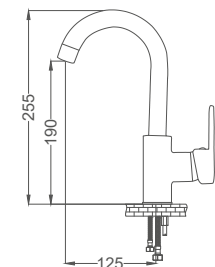

Swan Neck Kitchen Faucet

Siyah Krom Kuğu Lavabo Bataryası
Batterie Cygne D'évier
خلاط مغسلة بجمعة

Code / Kod: **ZRV301-K**
Pieces in Cartoon / Koli: 12 Pcs

- 35mm Ceramic Cartridge
- 50 Cm Flexible Connection
- Easy Installation With Single Screw