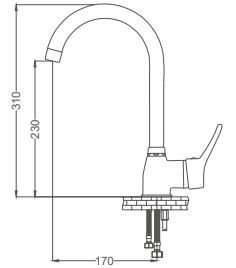

Kitchen Faucet

Eviye Bataryası
Batterie Cygne D'évier
خلائط مجلى شمعدان

Code / Kod: **ASF102**

Pieces in Cartoon / Koli: 12 Pcs

- 40mm Ceramic Cartridge
- 50 Cm Flexible Connection
- Easy Installation With Single Screw
- Moving Aerator