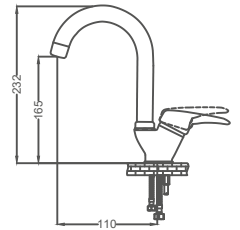

Swan Neck Kitchen Faucet

Baston Kuşu Lavabo Bataryası
Batterie Cygne D'évier
خلاط مغسلة بجعة

Code / Kod: LA201

Pieces in Cartoon / Koli: 12 Pcs

- 35mm Ceramic Cartridge
- 50 Cm Flexible Connection
- Easy Installation With Single Screw