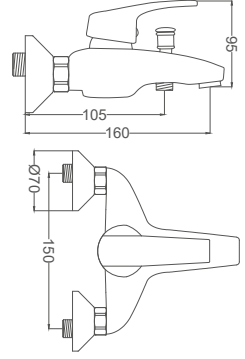

Bathroom Faucet

Banyo Bataryası
Batterie Salle de Bain
خلائط حمام

Code / Kod: **GRN501**
Pieces in Cartoon / Koli: 6 Pcs

- 40mm Ceramic Cartridge
- Single Brass Body

Swan Neck Kitchen Faucet

Kuğu Eviye Bataryası
Batterie Cygne D'évier
خلائط مجلى بجعة

Code / Kod: **GRN502**
Pieces in Cartoon / Koli: 6 Pcs

- 40mm Ceramic Cartridge
- Single Brass Body
- 50 Cm Flexible Connection
- Easy Installation With Single Screw

Basin Faucet

Lavabo Bataryası
Batterie de Lavabo
خلائط مغسلة

Code / Kod: **GRN503**
Pieces in Cartoon / Koli: 12 Pcs

- 40mm Ceramic Cartridge
- Single Brass Body
- 50 Cm Flexible Connection
- Easy Installation With Single Screw

Swan Neck Kitchen Faucet

Kuğu Lavabo Bataryası
Batterie Cygne D'évier
خلائط مغسلة بجعة

Code / Kod: **GRN507**
Pieces in Cartoon / Koli: 6 Pcs

- 40mm Ceramic Cartridge
- Single Brass Body
- 50 Cm Flexible Connection
- Easy Installation With Single Screw

Wall Kitchen Faucet

Aplik Eviye Bataryası
Batterie D'évier en Applique
خلائط مجلى شمعدان

Code / Kod: **GRN505**
Pieces in Cartoon / Koli: 6 Pcs

- 40mm Ceramic Cartridge
- Single Body, Brass Casting, Brass Tube