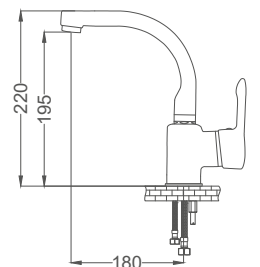

Swan Neck Kitchen Faucet

Kuşu Lavabo Bataryası
Batterie Cygne D'évier
خلاط مغسلة بجعة

Code / Kod: ZM101
Pieces in Cartoon / Koli: 12 Pcs

- 40mm Ceramic Cartridge
- 50 Cm Flexible Connection
- Easy Installation With Single Screw