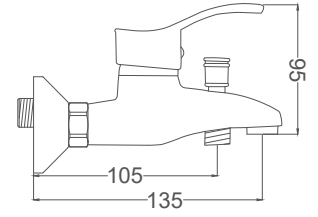

WARRANTY 2 YEARS

Bathroom Faucet

Banyo Bataryası
Batterie Salle de Bain
خلاط حمام

Code / Kod: **AKD103**

Pieces in Cartoon / Koli: 12 Pcs

- 40mm Ceramic Cartridge
- Single Brass Body

Swan Neck Kitchen Faucet