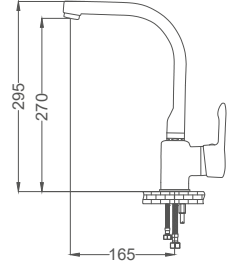

- 40mm Ceramic Cartridge
- 50 Cm Flexible Connection
- Easy Installation With Single Screw

Basin Faucet

Yüksek Tip Lavabo Bataryası
Batterie de Lavabo
خلاط مغسلة

Code / Kod: ZM100
Pieces in Cartoon / Koli: 12 Pcs