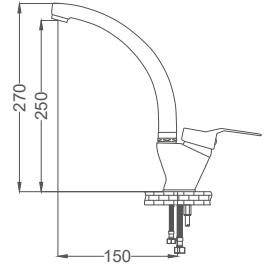

Code / Kod: BR102
Pieces in Cartoon / Koli: 12 Pcs

- 40mm Ceramic Cartridge
- 50 Cm Flexible Connection
- Easy Installation With Single Screw
- Brass Tube

Basin Faucet

Lavabo Bataryası
Batterie de Lavabo
خلاط مغسلة