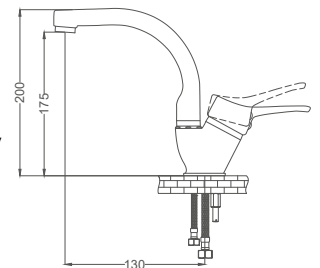

Swan Neck Kitchen Faucet

Kuşu Lavabo Bataryası
Batterie Cygne D'évier
خلاط مغسلة بجعة

Code / Kod: **ASF131**

Pieces in Cartoon / Koli: 12 Pcs

- 40mm Ceramic Cartridge
- 50 Cm Flexible Connection
- Easy Installation With Single Screw
- Moving Aerator