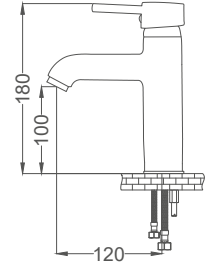

Basin Faucet

Lavabo Bataryası
Batterie de Lavabo
خلائ مغسلة

Code / Kod: **CM100**
Pieces in Cartoon / Koli: 12 Pcs

- 35mm Ceramic Cartridge
- Single Brass Body
- Easy Installation With Single Screw
- 50 Cm Flexible Connection