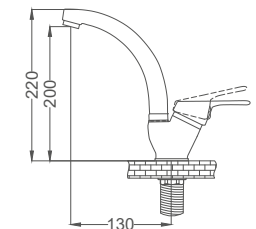

Basin Faucet (30 Cm)

Lavabo Bataryası (30cm)
Batterie de Lavabo
خلائط مغسلة

Code / Kod: **ZRV109**

Pieces in Cartoon / Koli: **6 Pcs**

- 40mm Ceramic Cartridge
- Brass Tube, Brass Body
- 50 Cm Flexible Connection
- Easy Installation With Single Screw