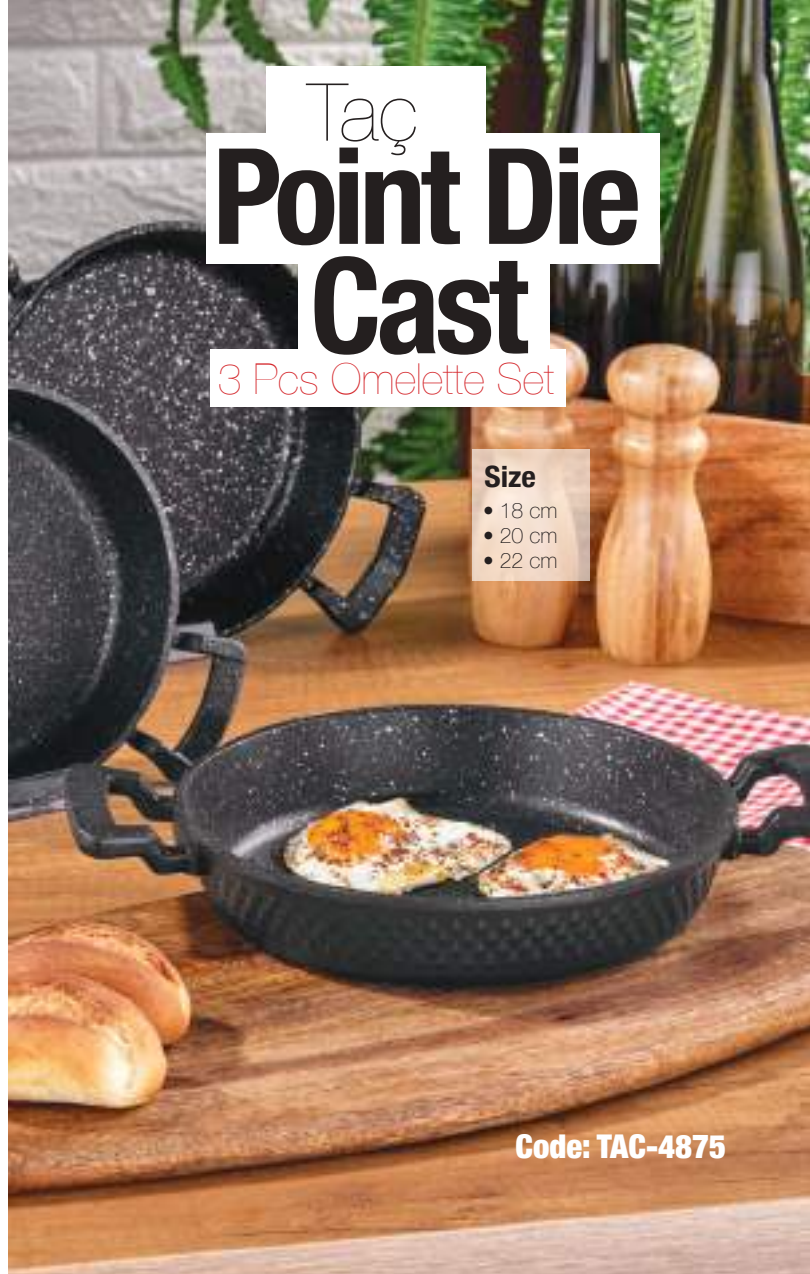

Taç
**Viva Die
Cast**

3 Pcs Omelette Set

Code: TAC-3674

Size

- 18 cm
- 20 cm
- 22 cm

Taç
**Point Die
Cast**

3 Pcs Omelette Set

Size

- 18 cm
- 20 cm
- 22 cm

Code: TAC-4875

Taç
Capella
Omelette Set

CODE: TAC-4767

Product Size

- 20 cm
- 22 cm

Taç
Triton
Omelette Set

CODE: TAC-4787

Product Size

- 18 cm
- 20 cm
- 22 cm

Taç
Violet
Omelette Set

CODE: TAC-4772
CODE: TAC-4859
GLASS LID

Product Size

- 18 cm
- 20 cm
- 22 cm