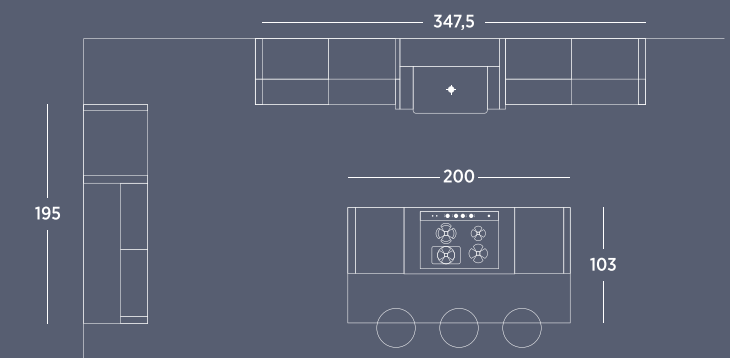

CAPRI

CAPRI kitchen where you will have a warm and pleasant time with its solid details blending classical and modern lines.