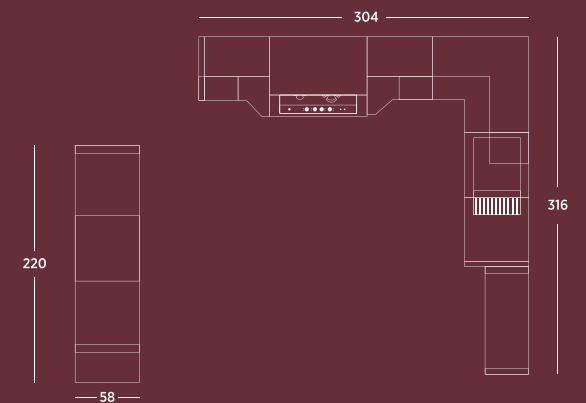

BELLUS

BELLUS kitchen looks useful and stylish and can adapt to both traditional and modern styles.

Not only with its aesthetic appearance, but also with its functional features and various colour options, BELLUS kitchen is chosen by those who vacillate between traditional and modern style.