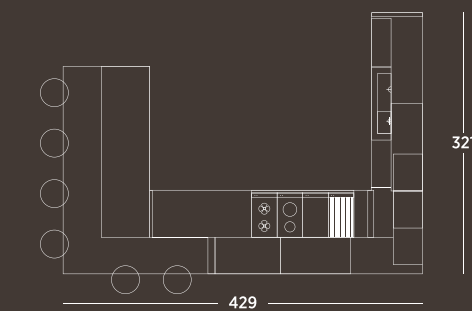

RIMINI

Those who seek simplicity finds peace in this kitchen. Its aesthetic and stylish line is far above the standard...

With handleless design, easy to clean and carefully selected materials, RIMINI kitchen makes comfort more meaningful and durable.

Hidden led lighting in cabinets, shelves and drawers makes your kitchen elegant.