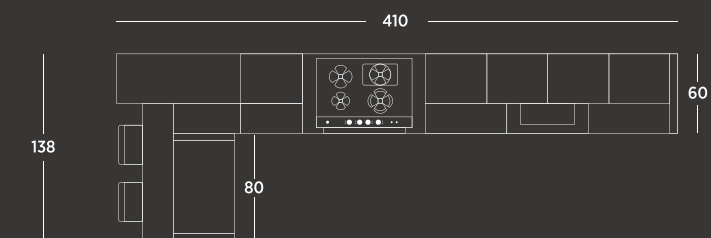

RIGNUM

The combination of wood beauty resulting from nostalgia is in this kitchen...

With its calm and relaxing model, RIGNUM takes its place in your kitchen.

With its soft texture, minimal lines and aged handles, RIGNUM kitchen offers a comfort that gives a feeling of sincerity, naturalness and being at home.