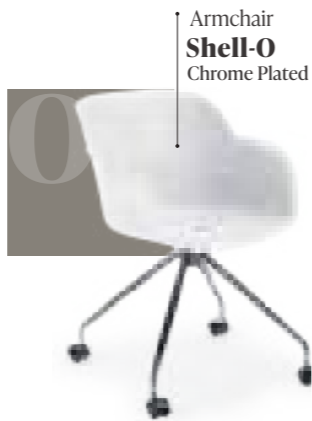

## ARMCHAIR SHELL-WP & MOON 80X80

NEW

Shell P chair, with its seashell-like back and polypropylene material creating a one-piece appearance, is a candidate to be indispensable for indoor and outdoor spaces! Shell P chair, which stands out with its resistance to external weather conditions; It provides ease of use with its lightness and wipeability.

CHAIR SHELL-N & TABLE LAMAX V2

CHAIR SHELL-N & TABLE LAMAX V2

ARMCHAIR SHELL -P & TABLE IVY

CHAIR | ARMCHAIR SHELL-P & TABLE IVY

CHAIR SHELL-M

ARMCHAIR SHELL-M

Chair & Bar Chair Collection