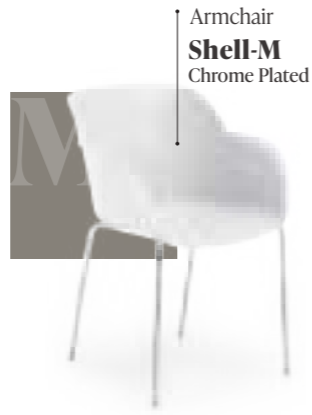

## ARMCHAIR SHELL-WP & MOON 80X80

NEW

Shell P chair, with its seashell-like back and polypropylene material creating a one-piece appearance, is a candidate to be indispensable for indoor and outdoor spaces! Shell P chair, which stands out with its resistance to external weather conditions; It provides ease of use with its lightness and wipeability.

CHAIR SHELL-N & TABLE LAMAX V2

CHAIR SHELL-N & TABLE LAMAX V2

ARMCHAIR SHELL -P & TABLE IVY

CHAIR | ARMCHAIR SHELL-P & TABLE IVY

CHAIR SHELL-M

ARMCHAIR SHELL-M

Chair & Bar Chair Collection