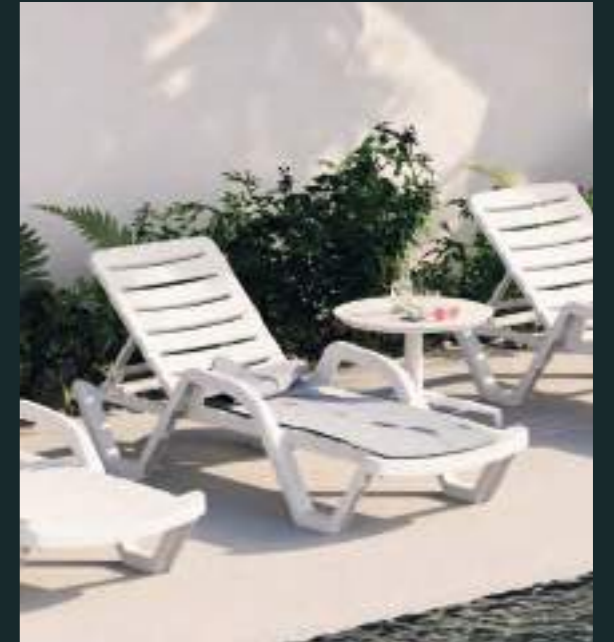

## TABLE BASE MOON & MOON-L

foldable/fixed  
49 cm cross

47 cm leg

foldable/fixed  
67 cm cross

56 cm leg

NEW

---

Meet the *Antique Family*, which brings the nostalgia of the ancient times to the present!