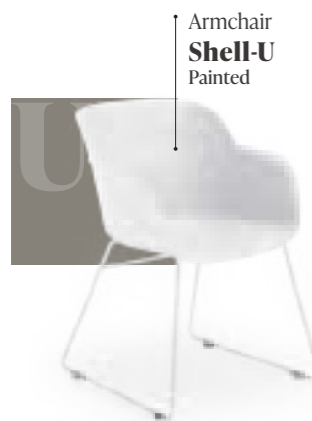

## ARMCHAIR SHELL-WP & MOON 80X80

NEW

Shell P chair, with its seashell-like back and polypropylene material creating a one-piece appearance, is a candidate to be indispensable for indoor and outdoor spaces! Shell P chair, which stands out with its resistance to external weather conditions; It provides ease of use with its lightness and wipeability.

CHAIR SHELL-N & TABLE LAMAX V2

CHAIR SHELL-N & TABLE LAMAX V2

ARMCHAIR SHELL -P & TABLE IVY

CHAIR | ARMCHAIR SHELL-P & TABLE IVY

CHAIR SHELL-M

ARMCHAIR SHELL-M

Chair & Bar Chair Collection