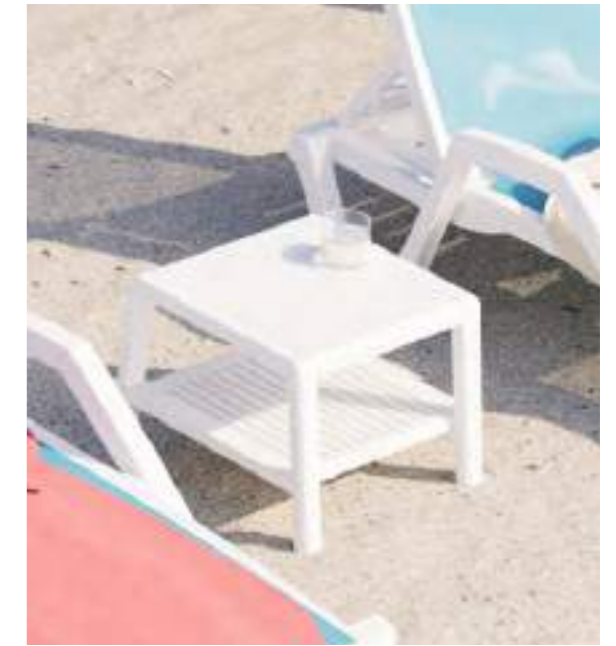

## TABLE BASE MOON & MOON-L

foldable/fixed  
49 cm cross

47 cm leg

foldable/fixed  
67 cm cross

56 cm leg

NEW

---

Meet the *Antique Family*, which brings the nostalgia of the ancient times to the present!