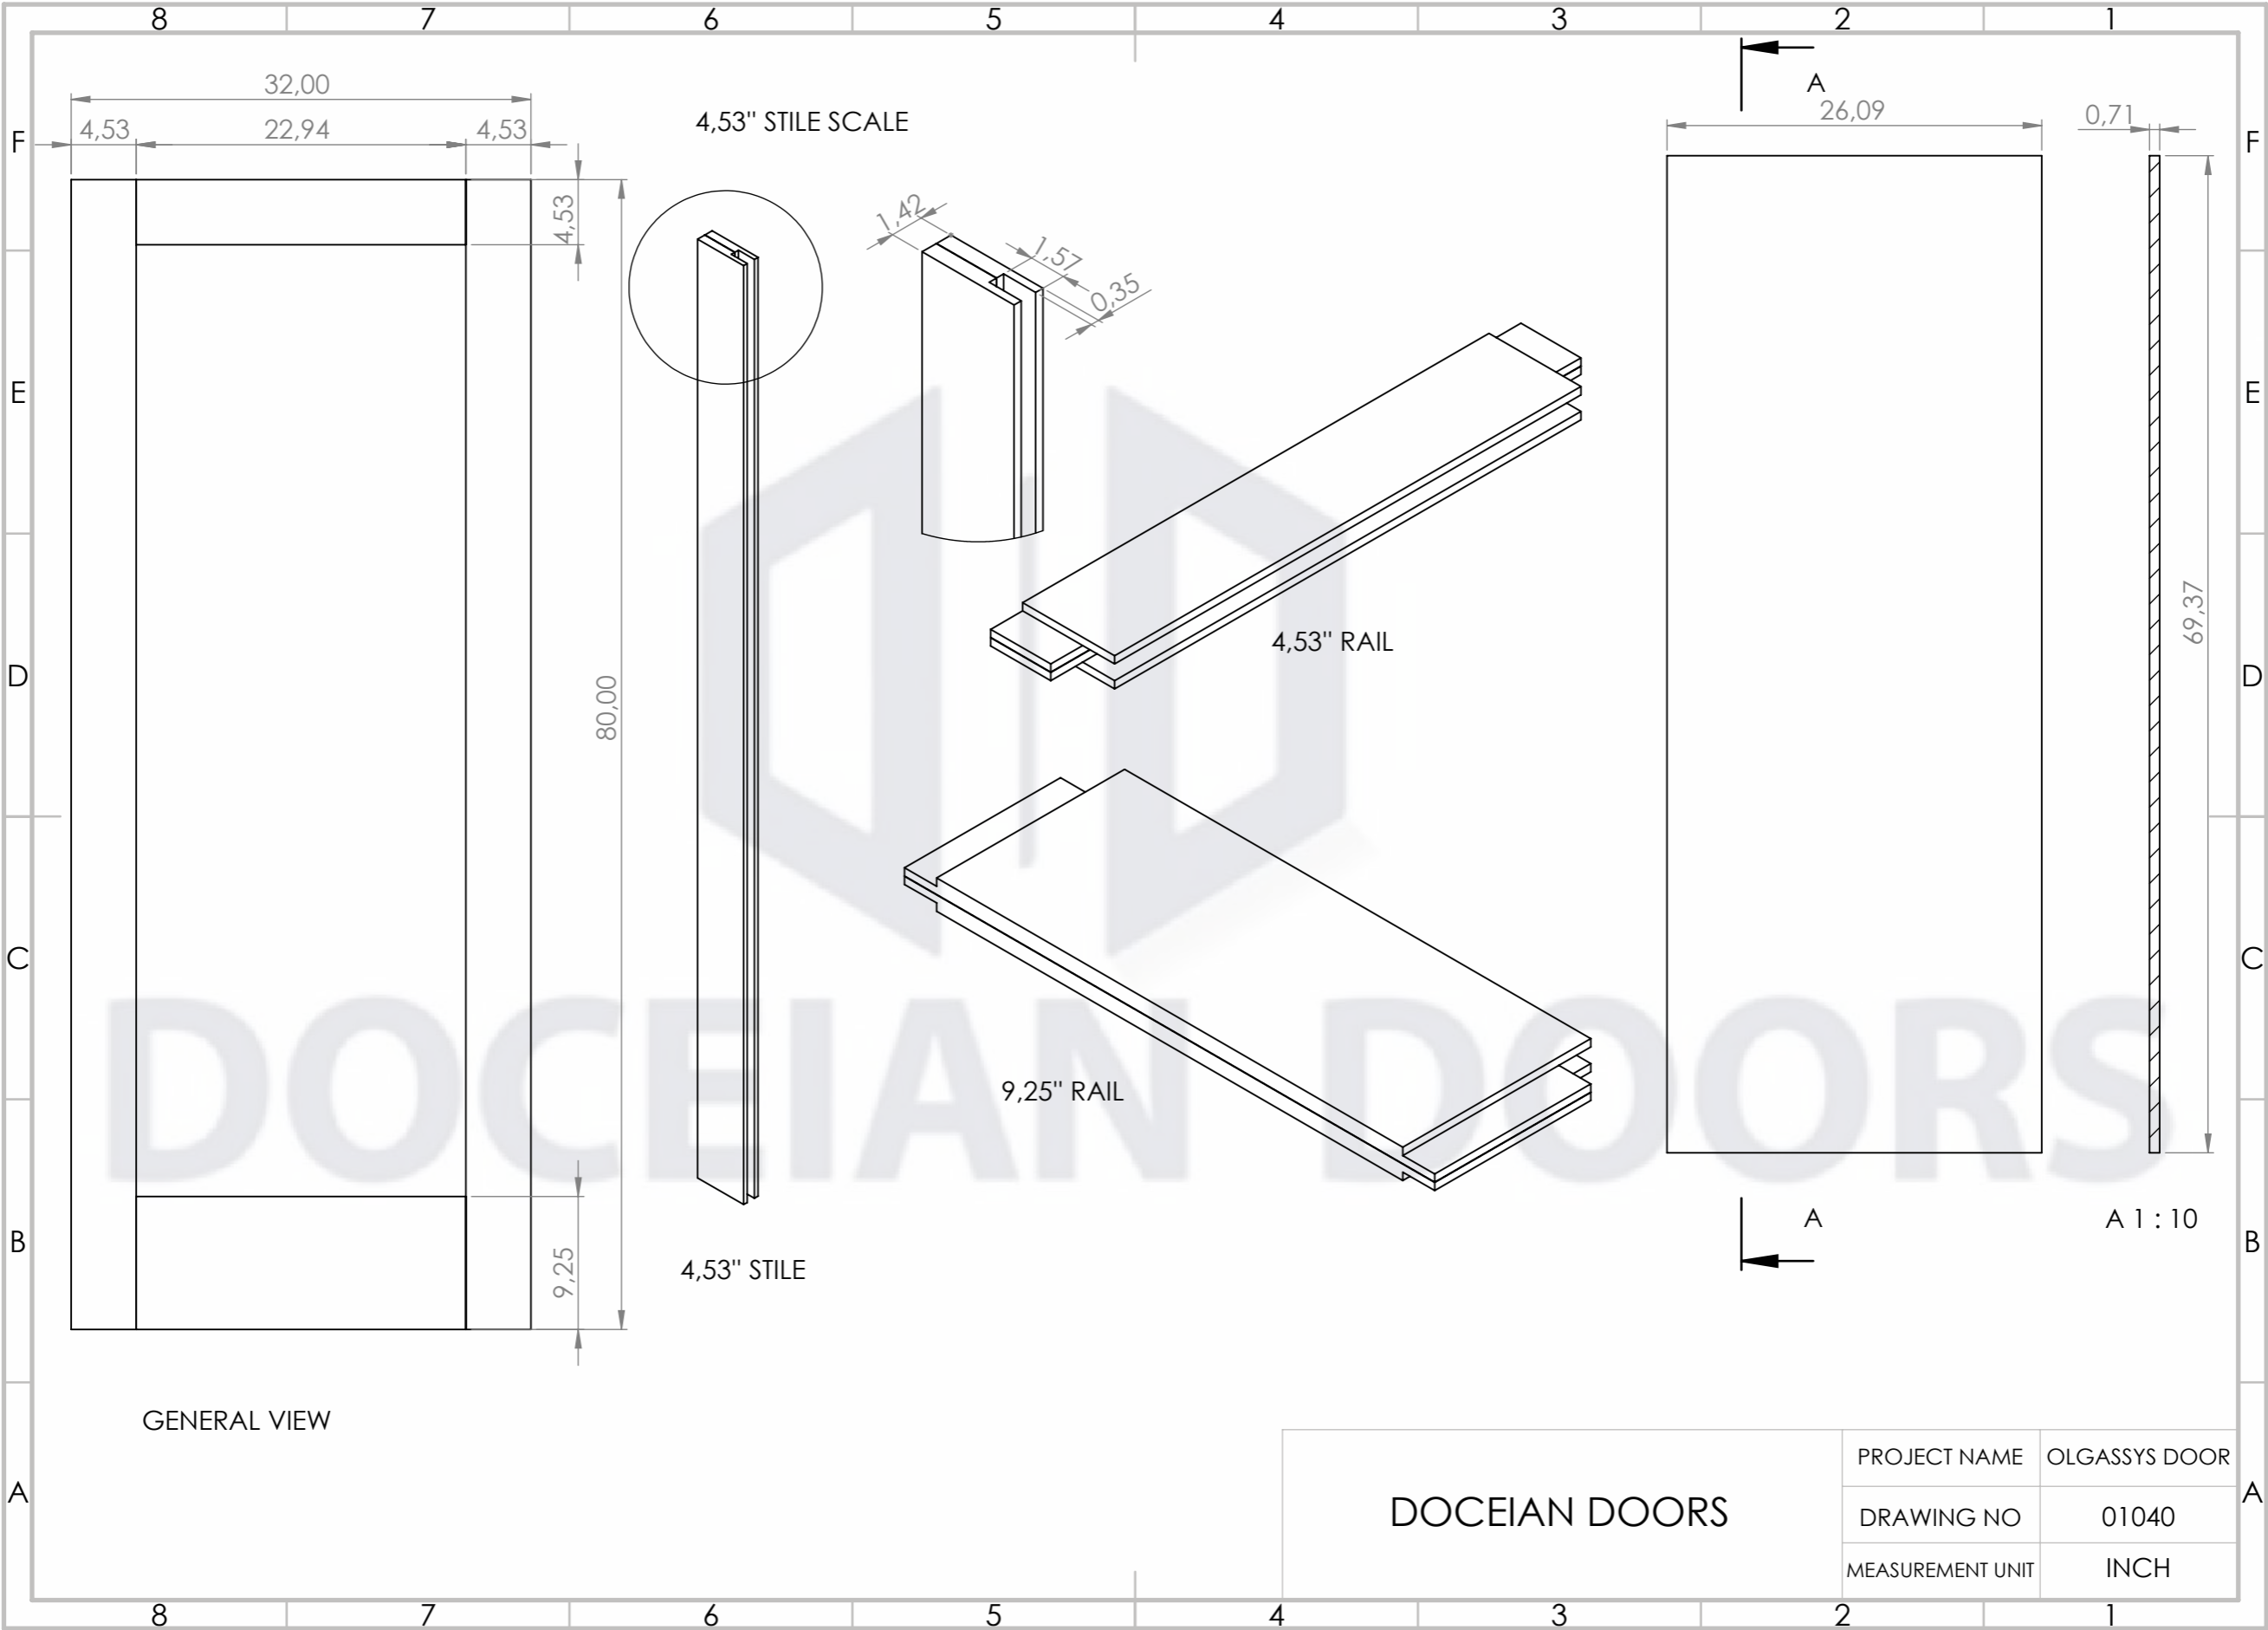

OLGASSYS DOOR TECHNICAL DRAWING

GENERAL VIEW

DOCEIAN DOORS

PROJECT NAME	OLGASSYS DOOR
DRAWING NO	01040
MEASUREMENT UNIT	INCH