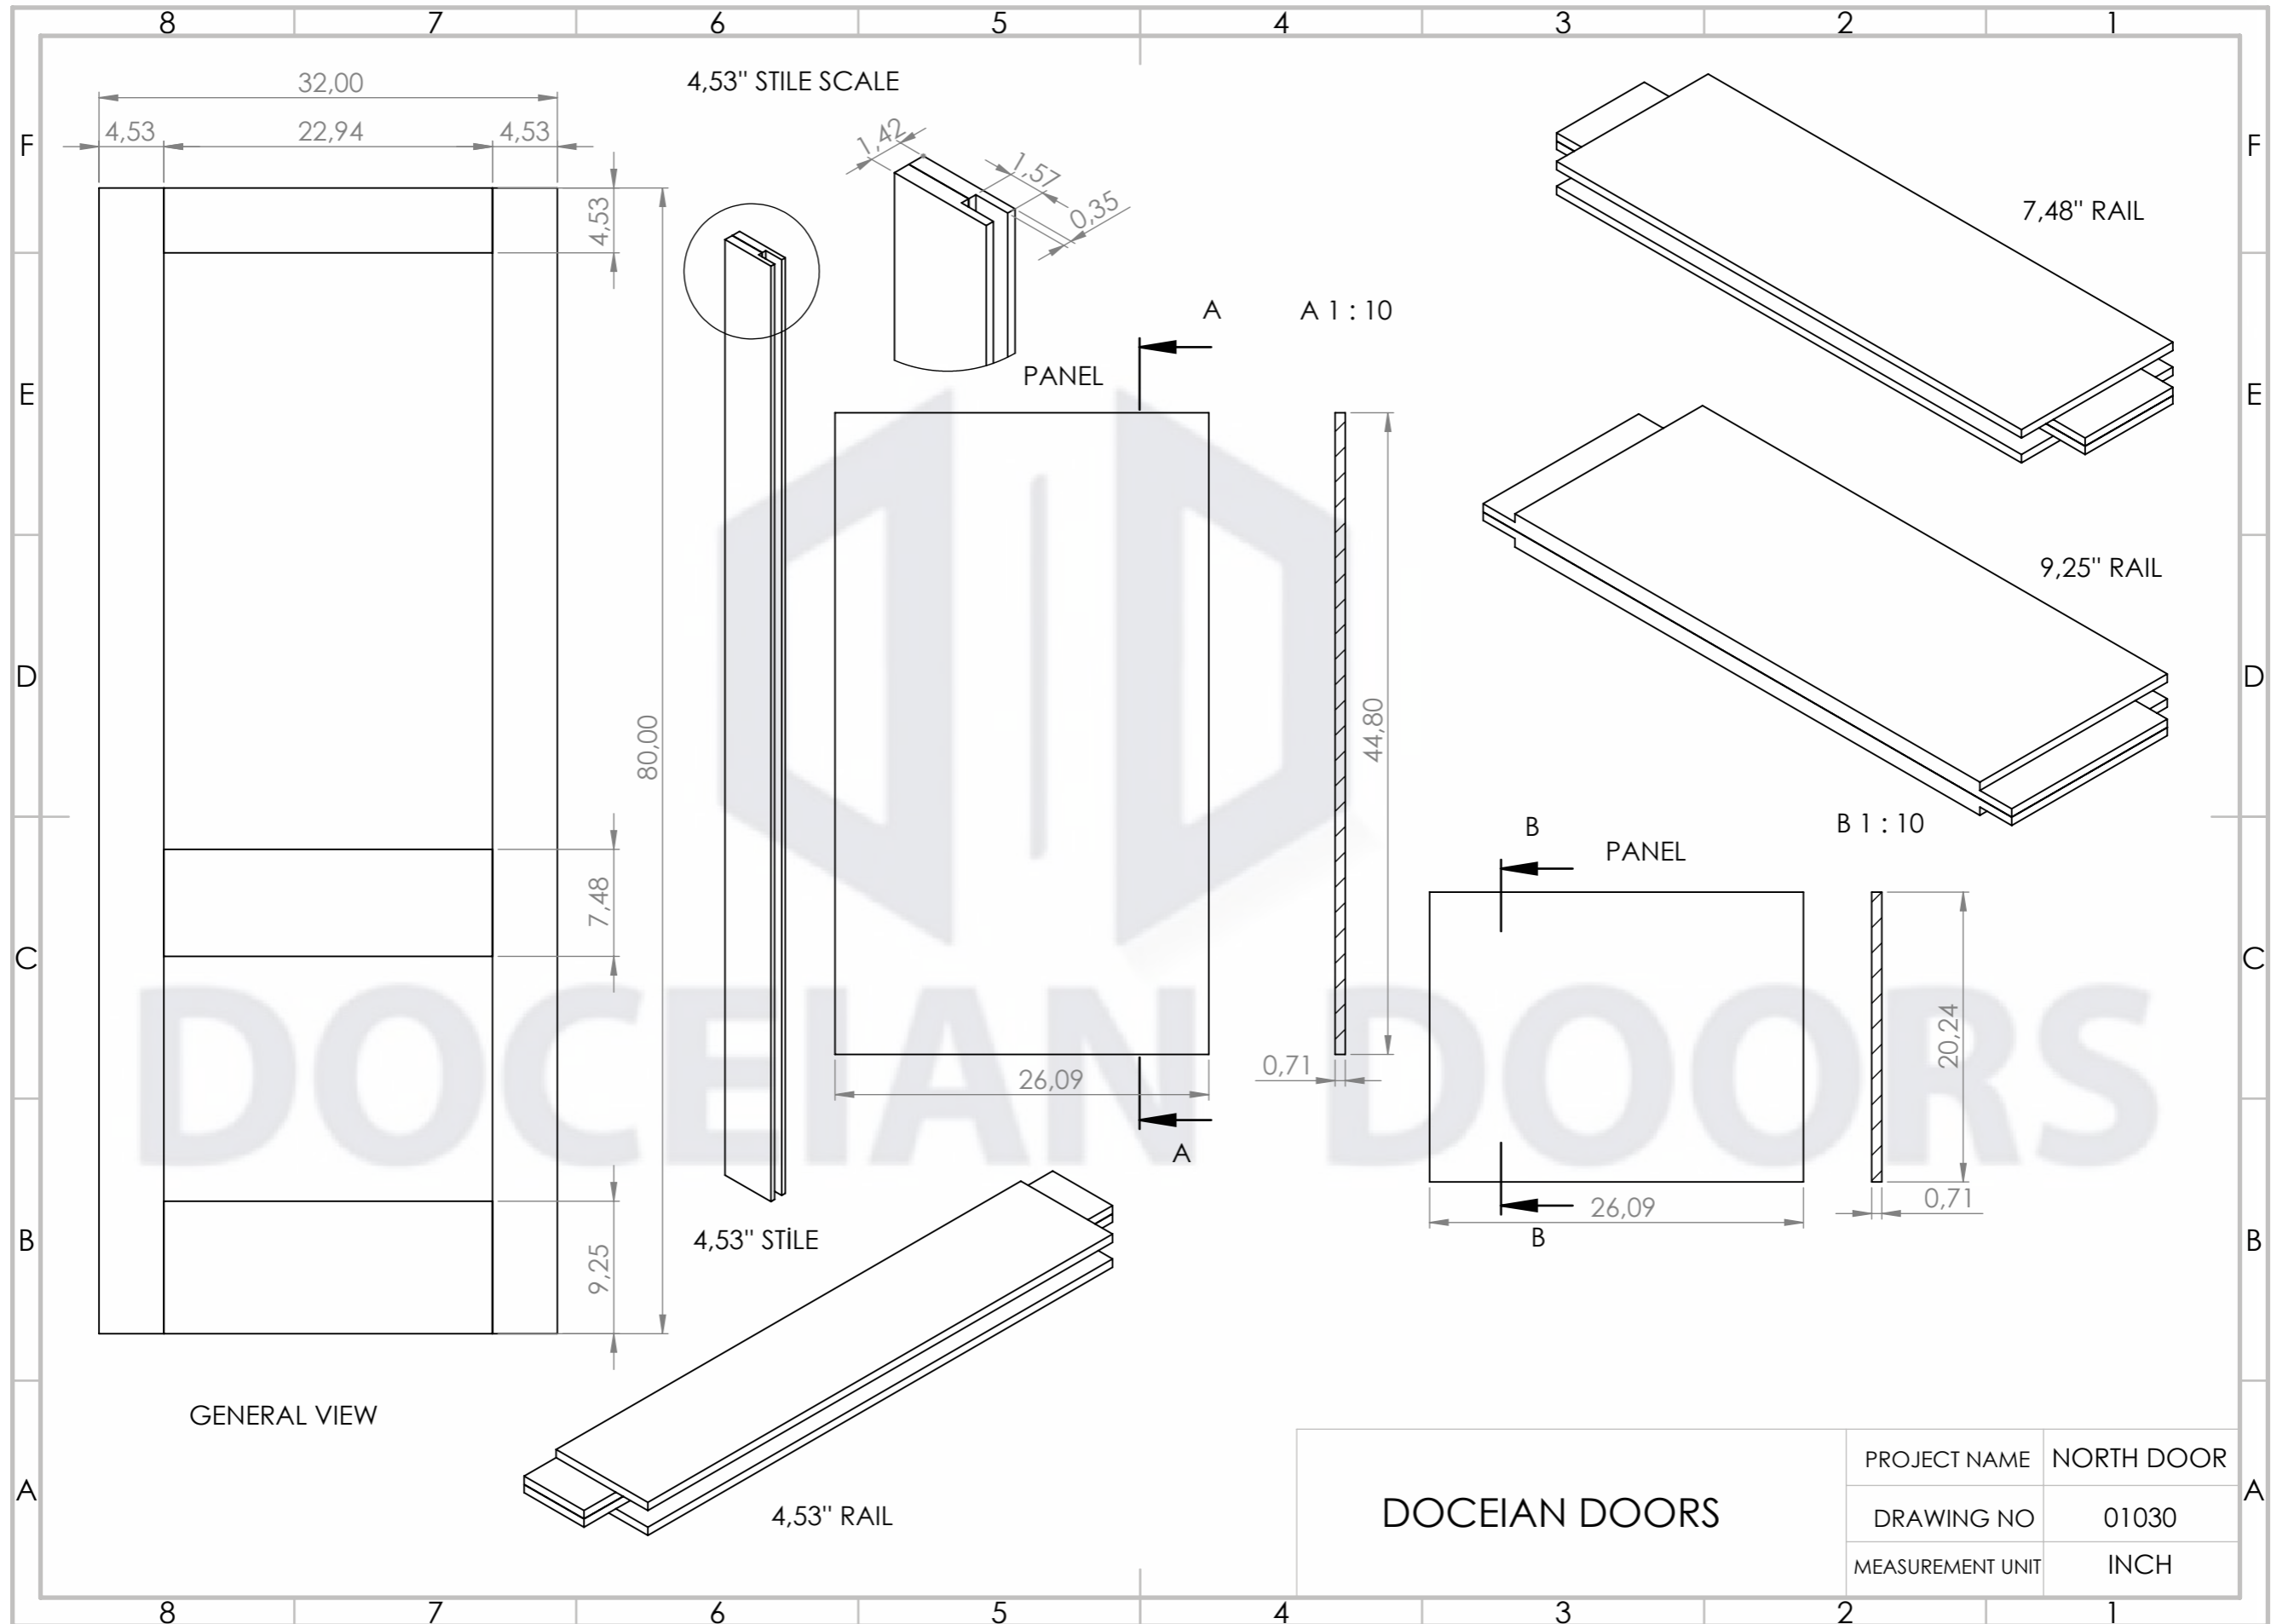

NORTH DOOR TECHNICAL DRAWING

DOCEIAN DOORS

PROJECT NAME	NORTH DOOR
DRAWING NO	01030
MEASUREMENT UNIT	INCH