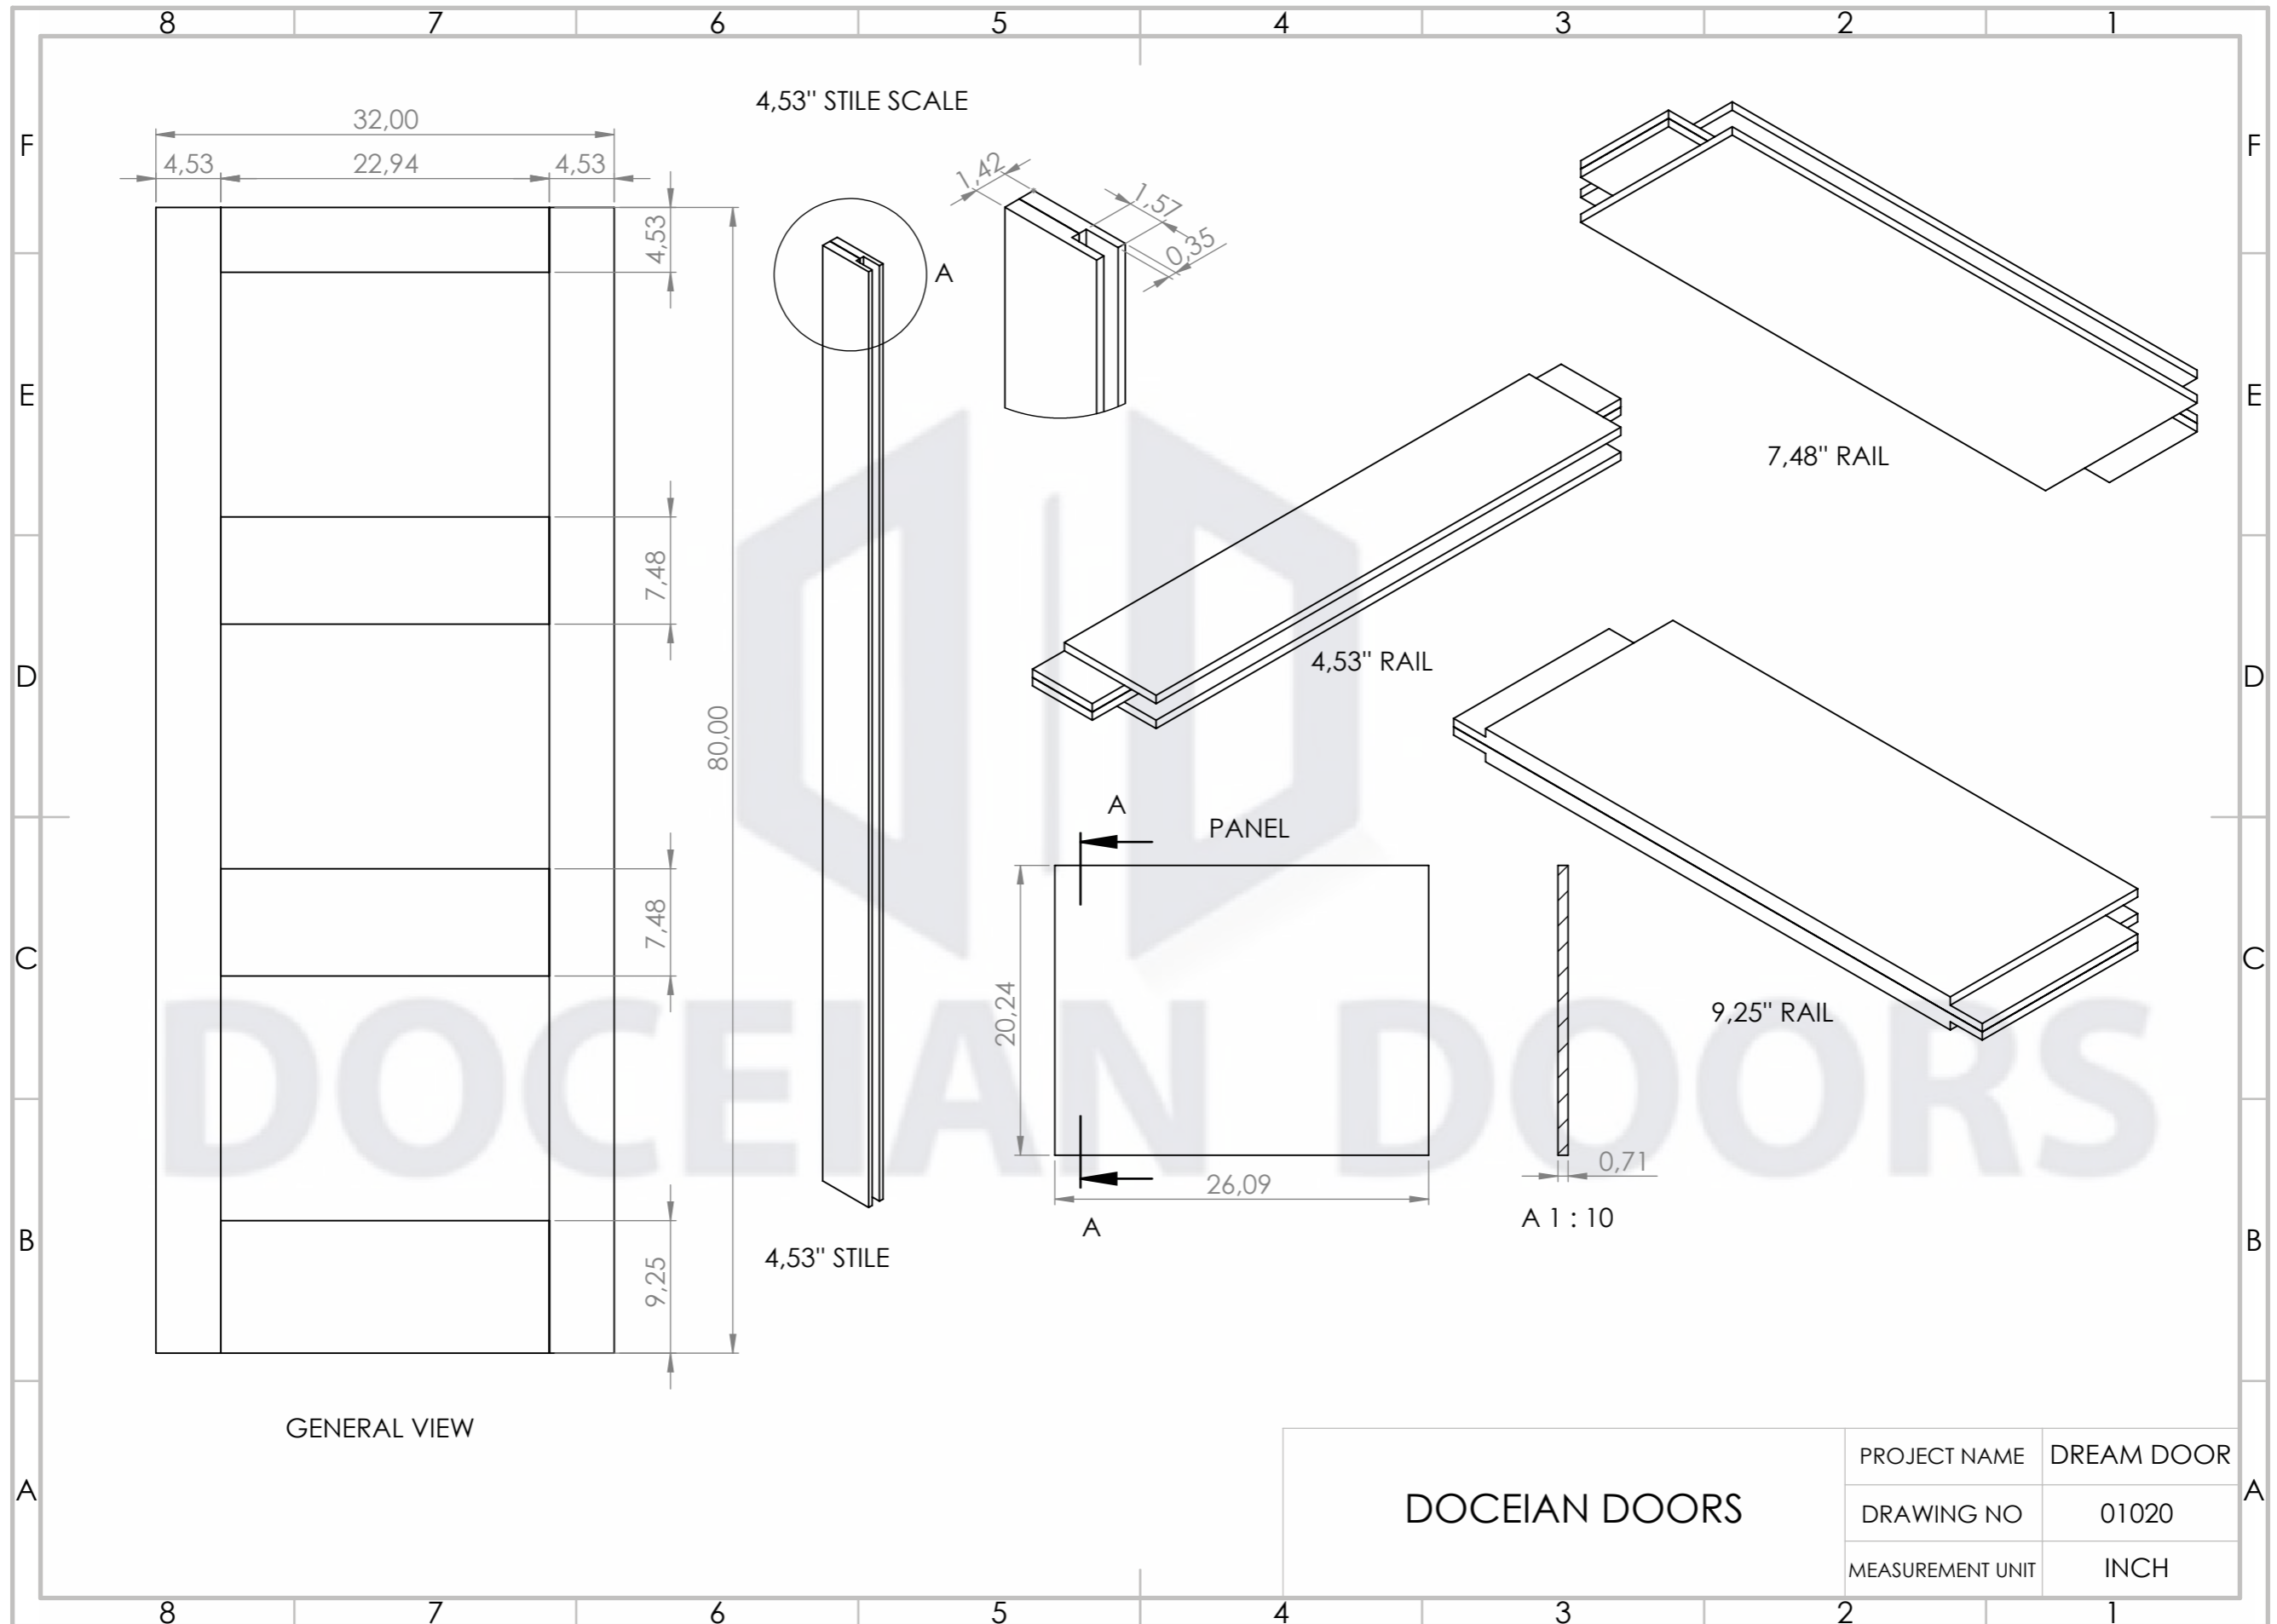

Available as hollow core (lighter weight)

Door sizes are available from 12" to 36" widths

Resists shrinking, swelling, cracking or splitting

Can be painted to match any decor

MOLDED DOORS

Uniquely sophisticated and variable. Attractive, safe and secure molded panel doors from Doceian Doors can be found in a downtown apartment, residential unit or your favorite restaurant maybe hotel.

MOLDED DOOR TECHNICAL DRAWING

DOCEIAN DOOR

PROJECT NAME	MOLDED DOOR
DRAWING NO	01070
MEASUREMENT UNIT	INCH

SOLID CORE DOOR TECHNICAL DRAWING

C-C 1 : 10

B-B1 : 10

DOCEIAN DOORS

PROJECT NAME	SOLID CORE DOOR
DRAWNG NO	01060
MEASUREMENT UNIT	INCH

OLGASSYS DOOR TECHNICAL DRAWING

GENERAL VIEW

DOCEIAN DOORS

PROJECT NAME	OLGASSYS DOOR
DRAWING NO	01040
MEASUREMENT UNIT	INCH

NORTH DOOR TECHNICAL DRAWING

DOCEIAN DOORS

PROJECT NAME	NORTH DOOR
DRAWING NO	01030
MEASUREMENT UNIT	INCH

DREAM DOOR TECHNICAL DRAWING

GENERAL VIEW

DOCEIAN DOORS

PROJECT NAME	DREAM DOOR
DRAWING NO	01020
MEASUREMENT UNIT	INCH

ADONIS DOOR TECHNICAL DRAWING

DOCEIAN DOORS

PROJECT NAME	ADONIS DOOR
DRAWING NO	01010
MEASUREMENT UNIT	INCH