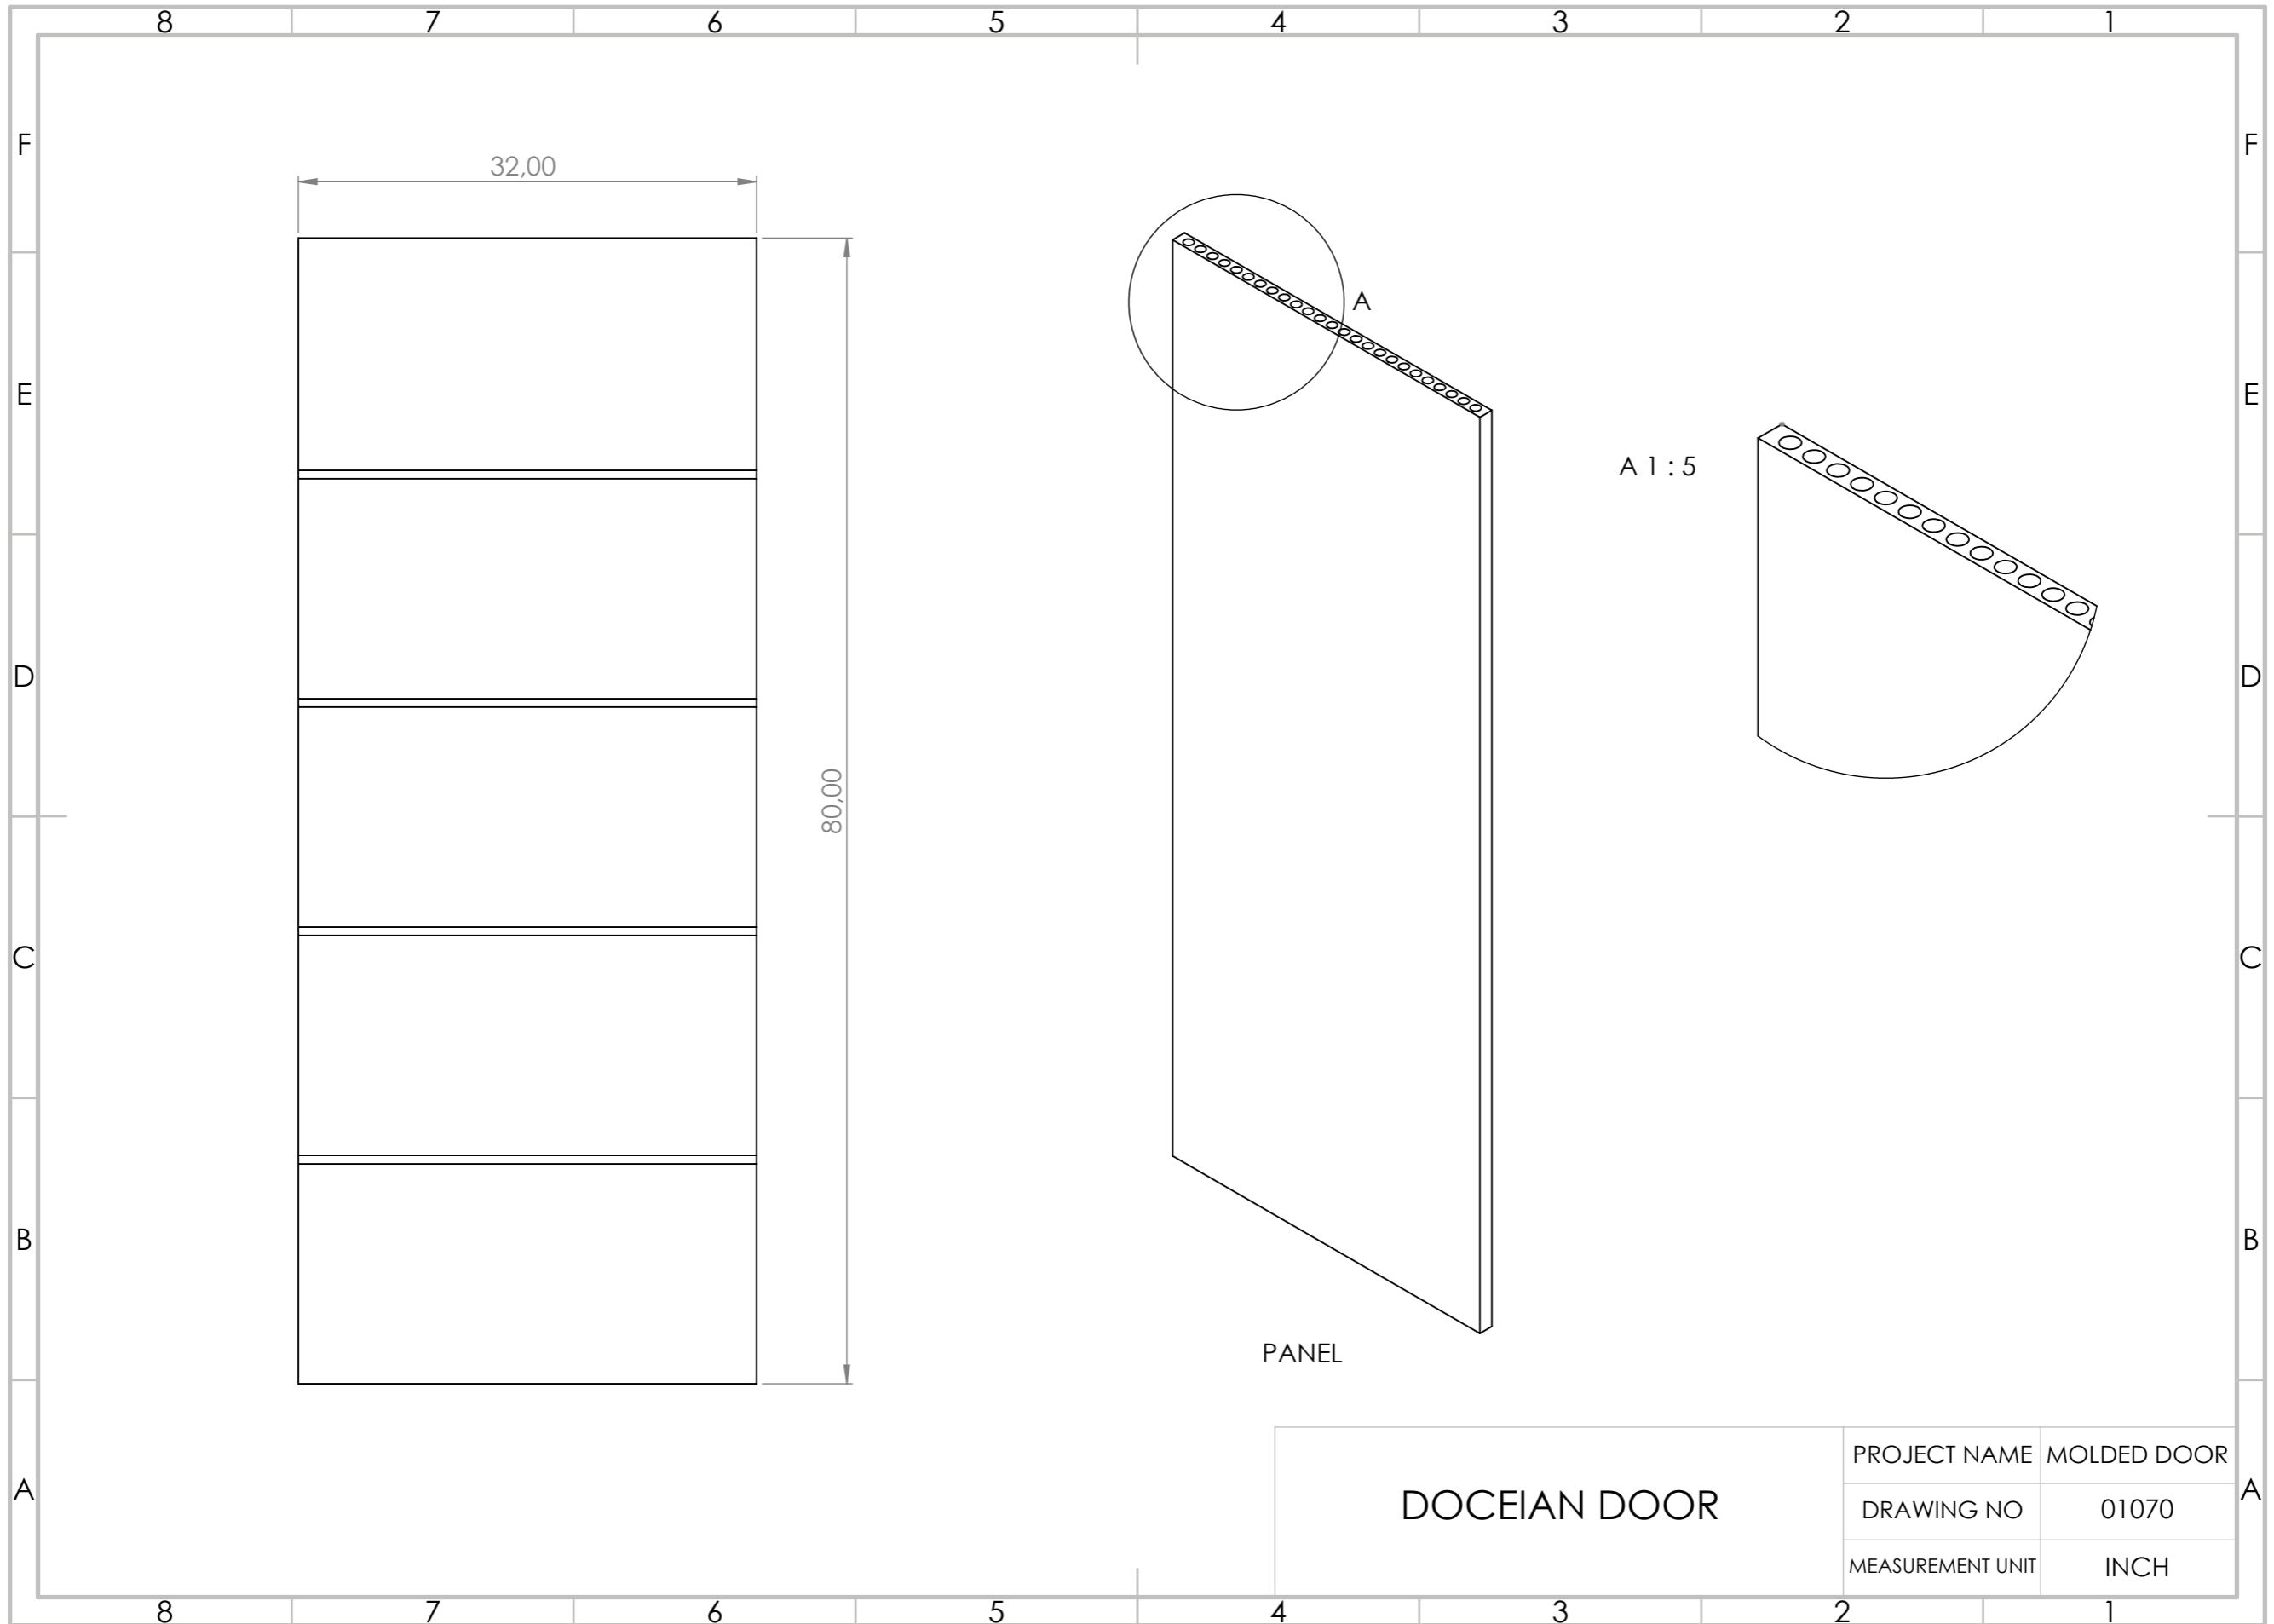

MOLDED DOOR TECHNICAL DRAWING

DOCEIAN DOOR

PROJECT NAME	MOLDED DOOR
DRAWING NO	01070
MEASUREMENT UNIT	INCH