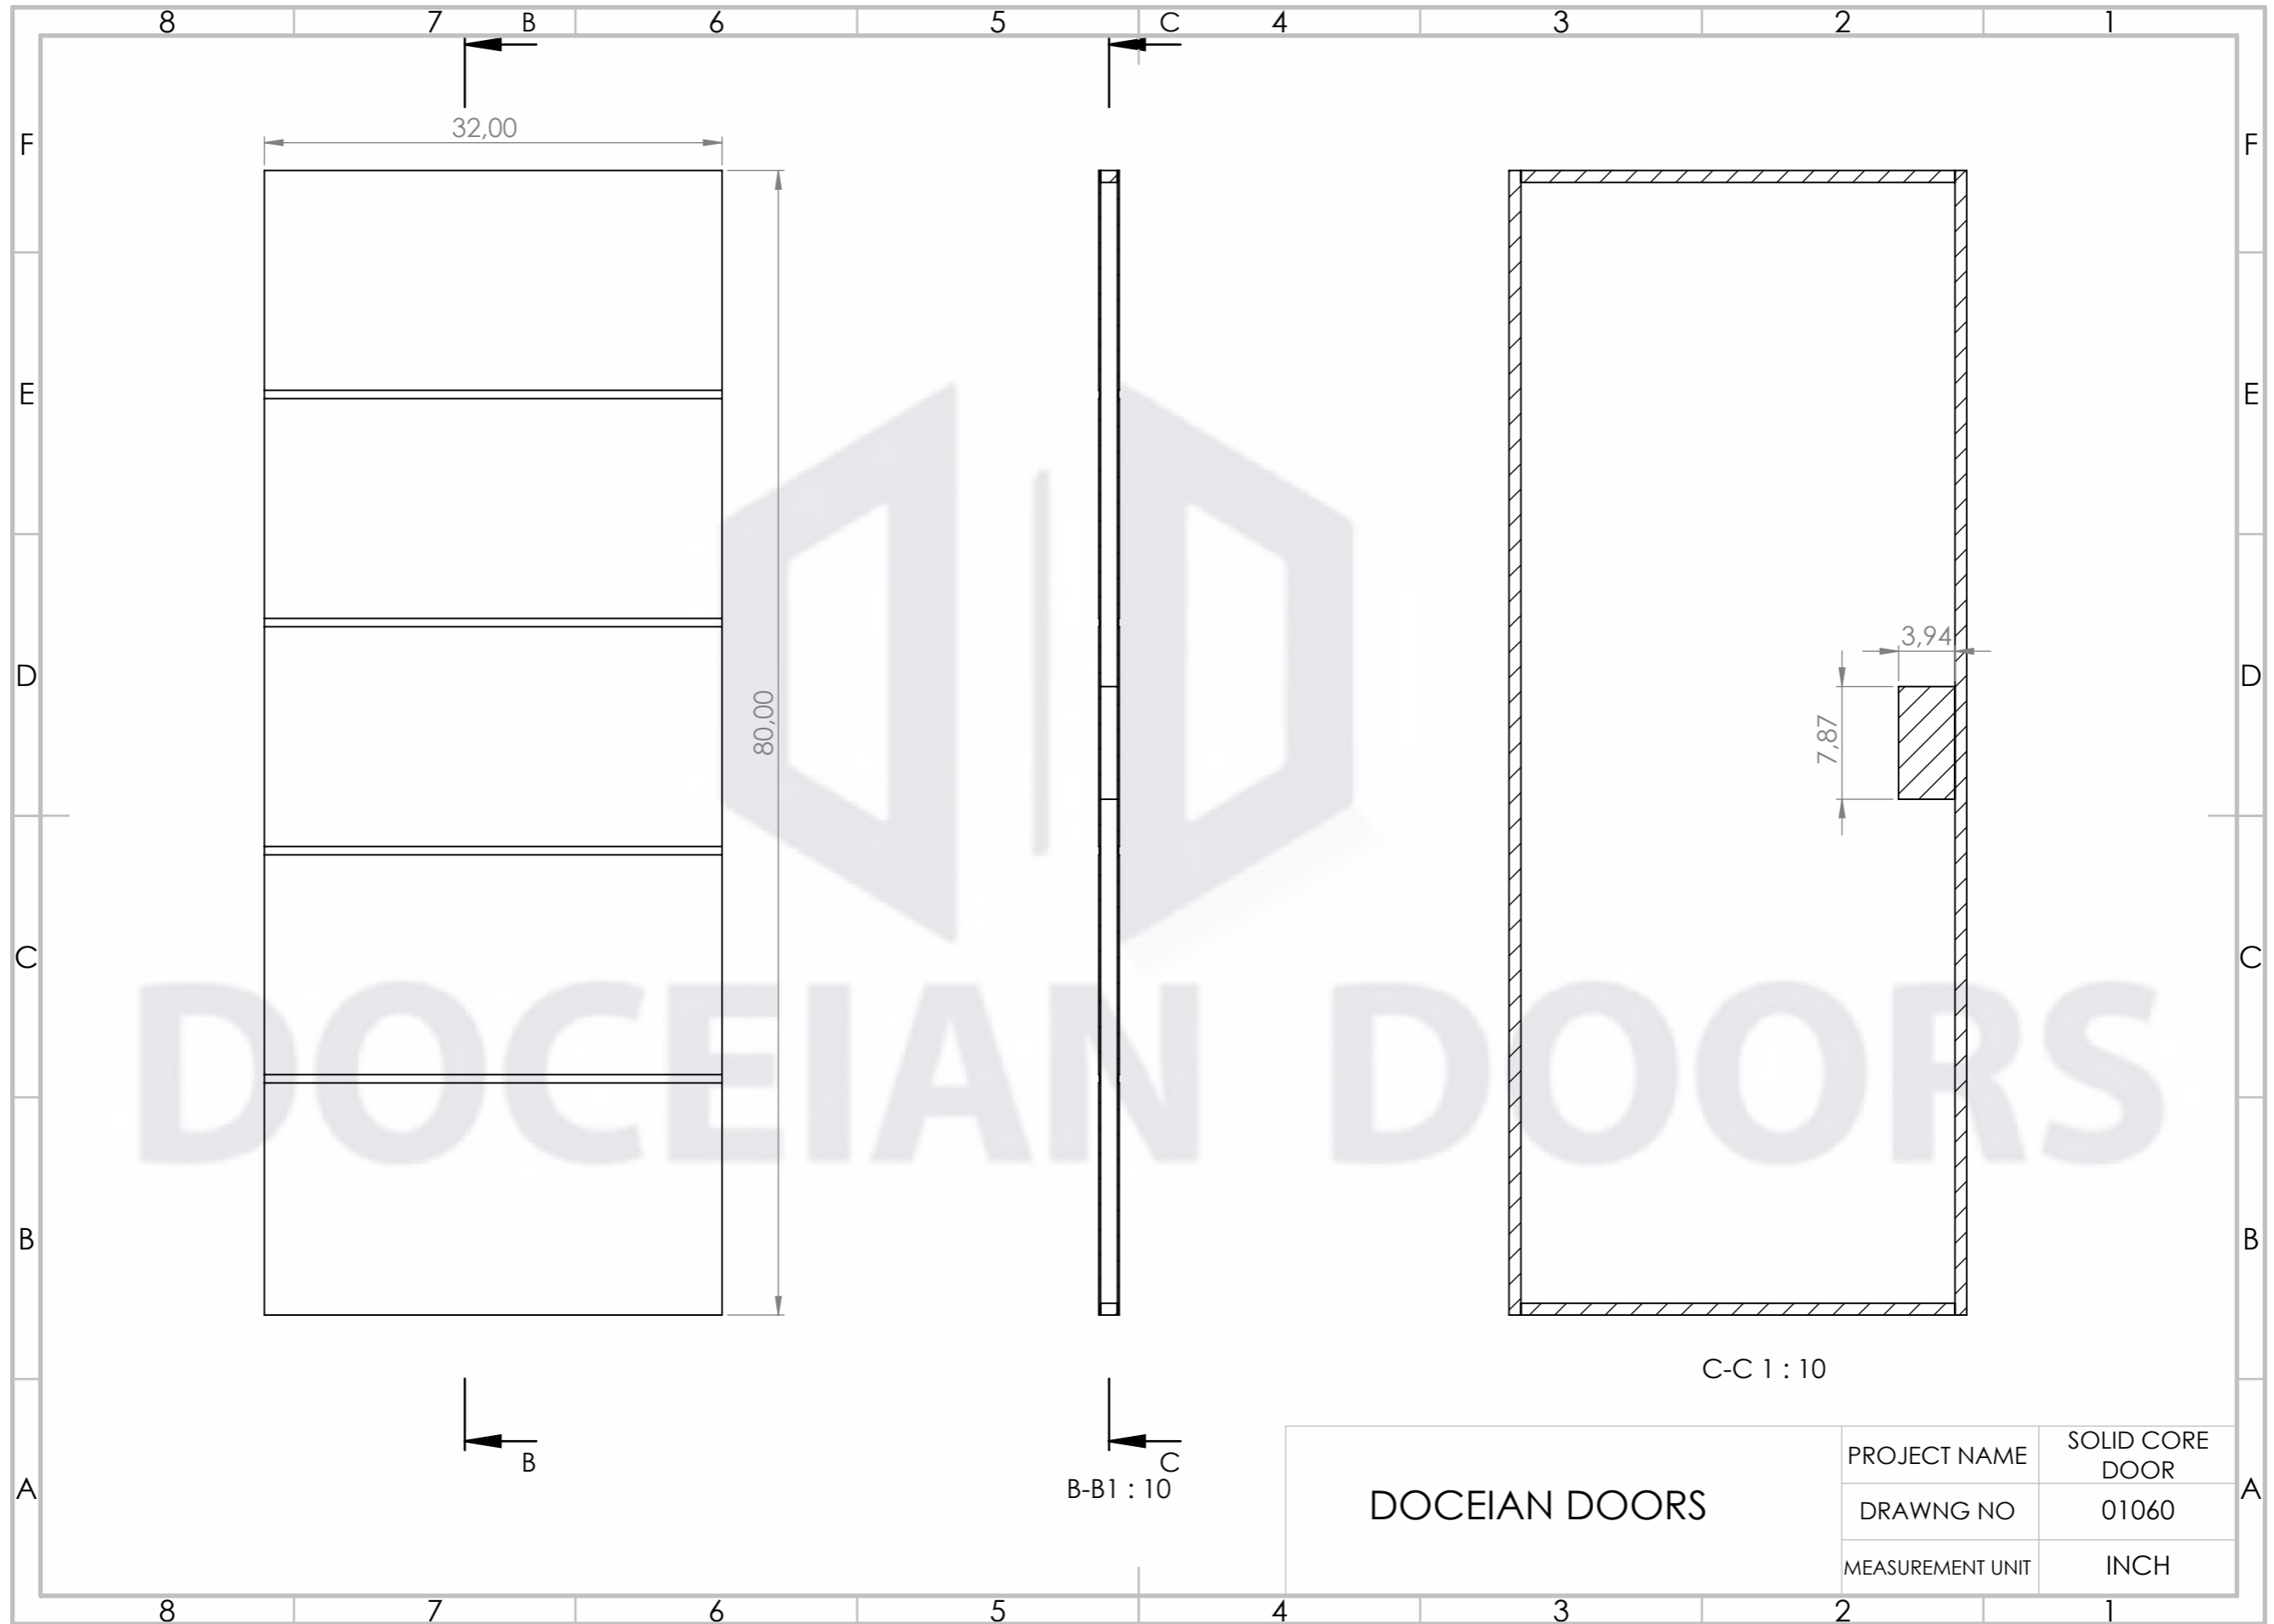

SOLID CORE DOOR TECHNICAL DRAWING

C-C 1 : 10

B-B1 : 10

DOCEIAN DOORS

PROJECT NAME	SOLID CORE DOOR
DRAWNG NO	01060
MEASUREMENT UNIT	INCH