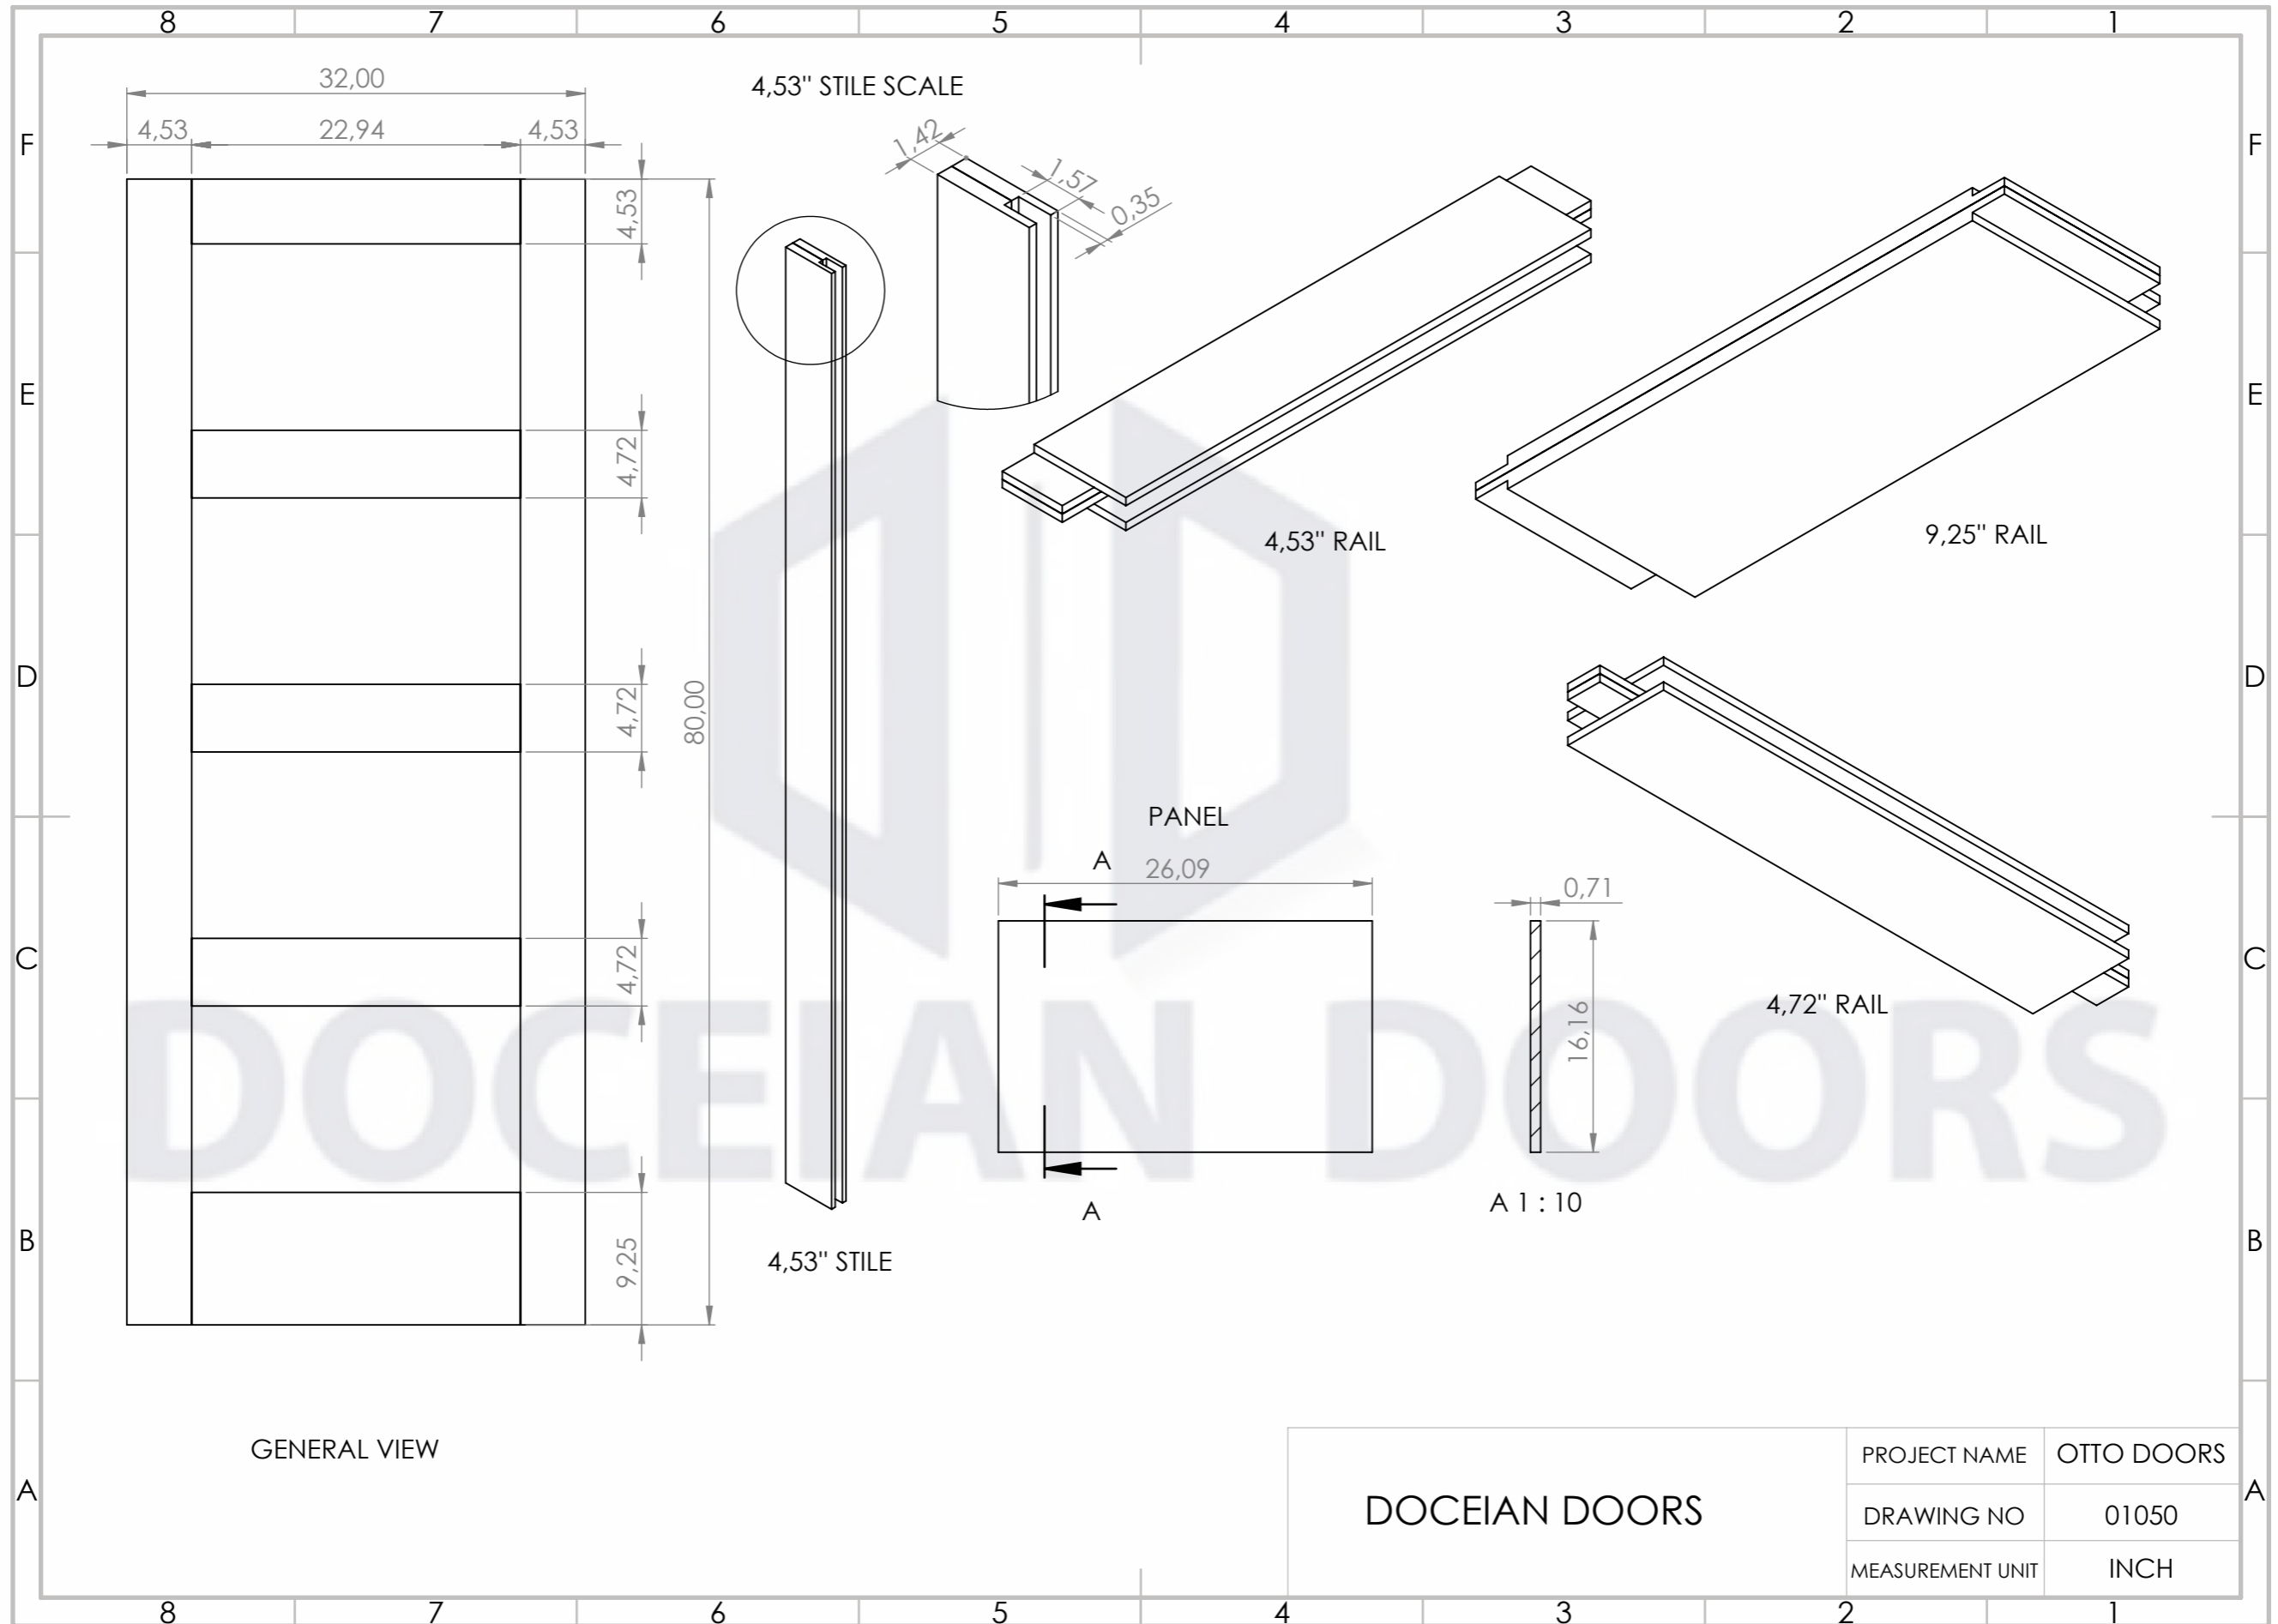

OTTO DOOR TECHNICAL DRAWING

DOCEIAN DOORS

PROJECT NAME	OTTO DOORS
DRAWING NO	01050
MEASUREMENT UNIT	INCH