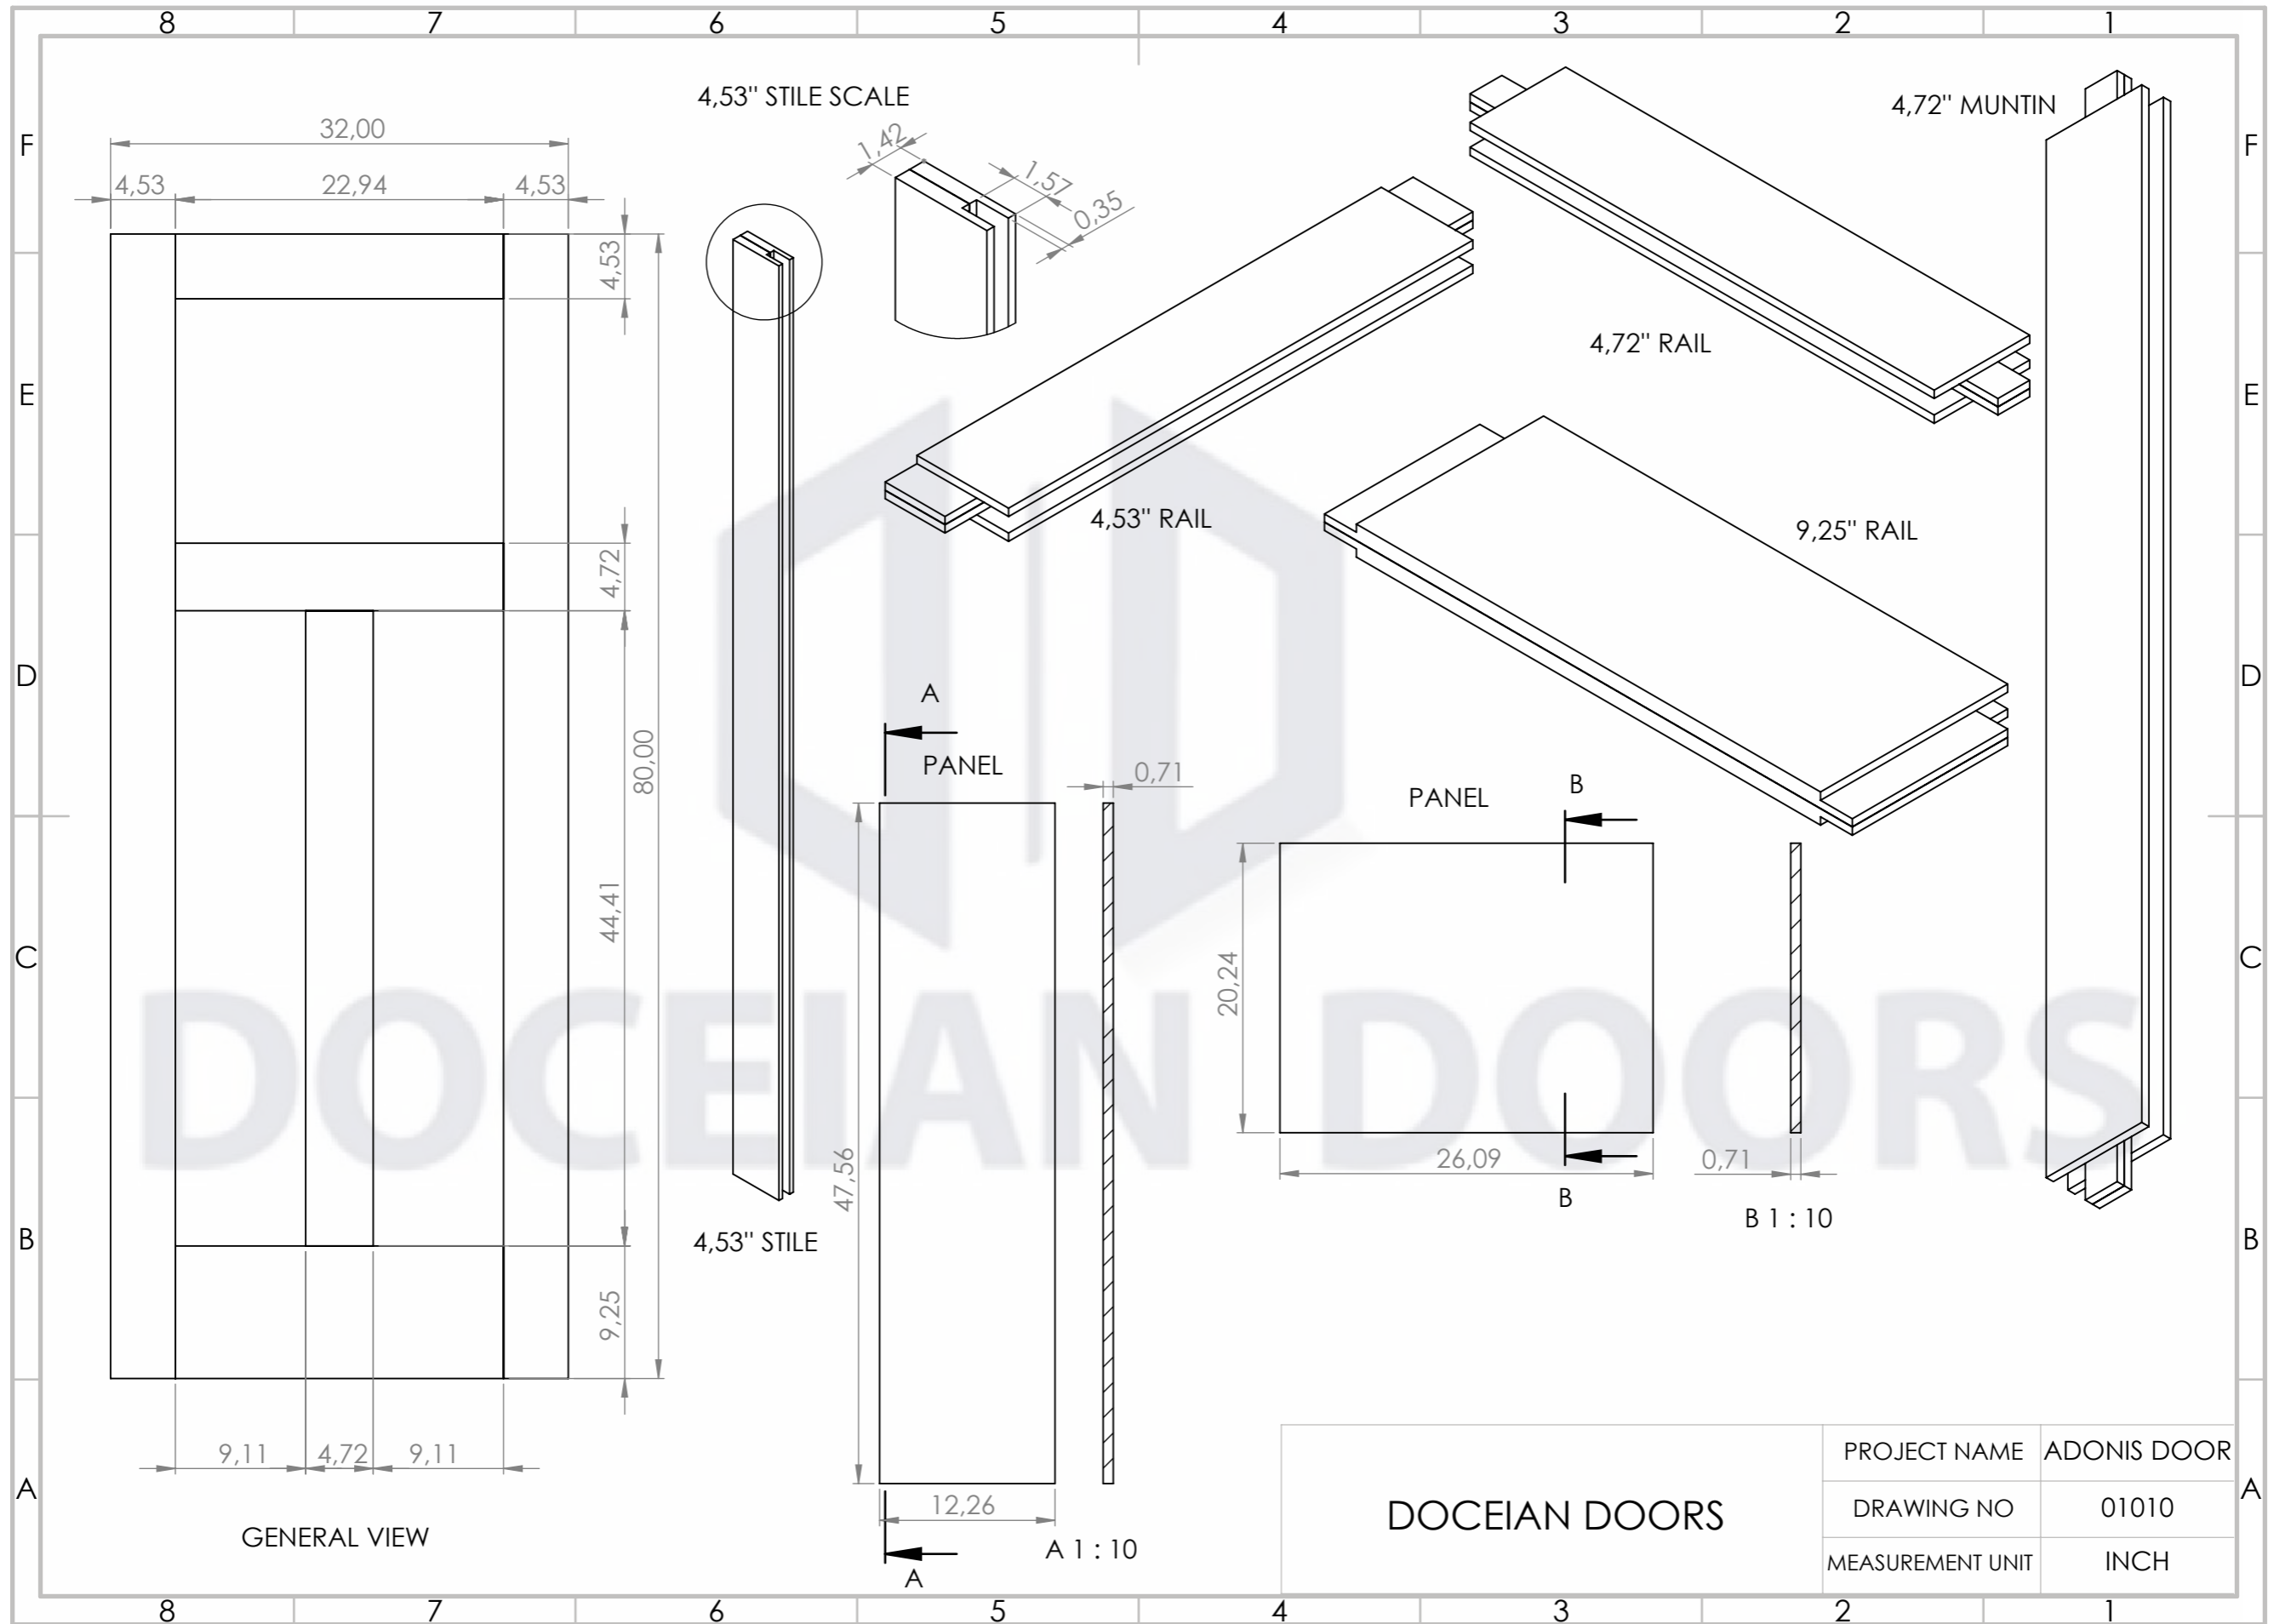

Available as hollow core (lighter weight)

Door sizes are available from 12" to 36" widths

Resists shrinking, swelling, cracking or splitting

Can be painted to match any decor

MOLDED DOORS

Uniquely sophisticated and variable. Attractive, safe and secure molded panel doors from Doceian Doors can be found in a downtown apartment, residential unit or your favorite restaurant maybe hotel.

The Castra model is a simple but elegant.

Available in a smooth finish

Castra is available as hollow core (lighter weight)

Door sizes are available from 12 to 36 widths

Resists shrinking, swelling, cracking or splitting

Especially, it's simplicity at its best!

Available with a textured finish.

Available as hollow core (lighter weight)

Door sizes are available from 12" to 36" widths

Resists shrinking, swelling, cracking or splitting

DREAM DOOR TECHNICAL DRAWING

GENERAL VIEW

DOCEIAN DOORS

PROJECT NAME	DREAM DOOR
DRAWING NO	01020
MEASUREMENT UNIT	INCH

ADONIS DOOR TECHNICAL DRAWING

DOCEIAN DOORS

PROJECT NAME	ADONIS DOOR
DRAWING NO	01010
MEASUREMENT UNIT	INCH