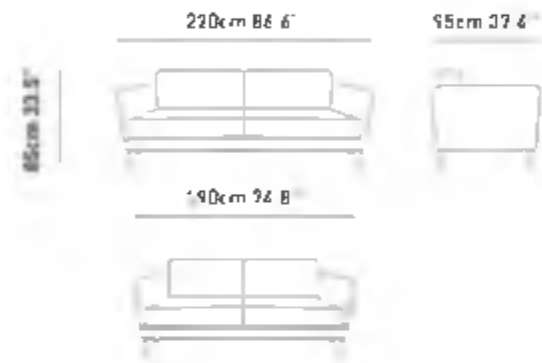

GARNET

GIZA

GRANOLA

HAI İÇ

ISTANBUL