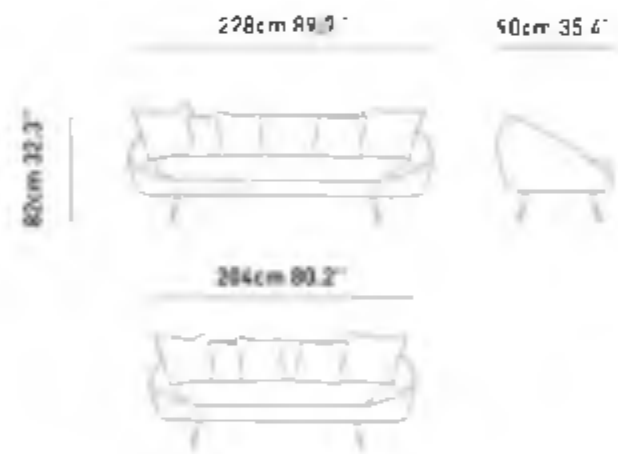

MARMALADE

MATILDA

MNT

MIDNIGHT