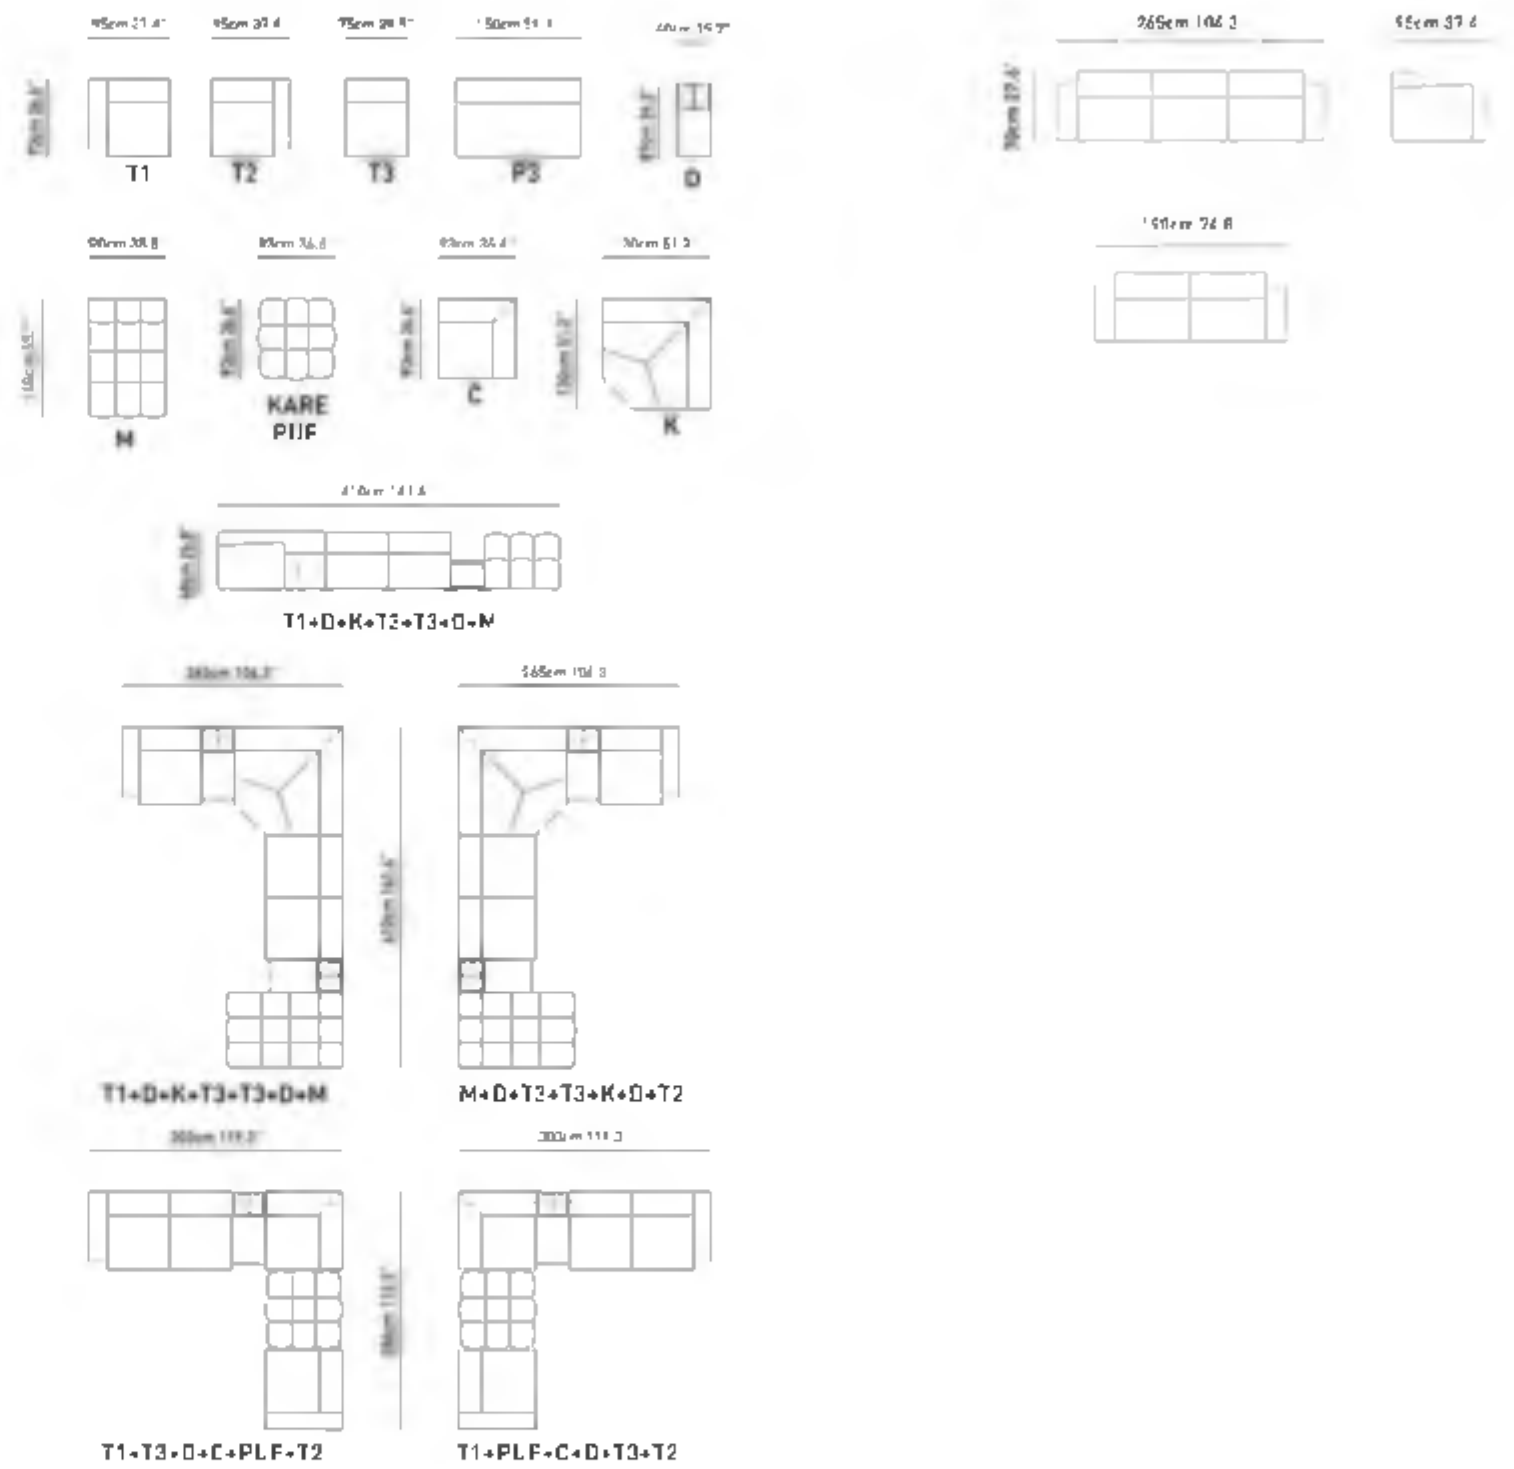

CARMINE

CATHERINA

CHOCOLATE

CLOUD

COCONUT