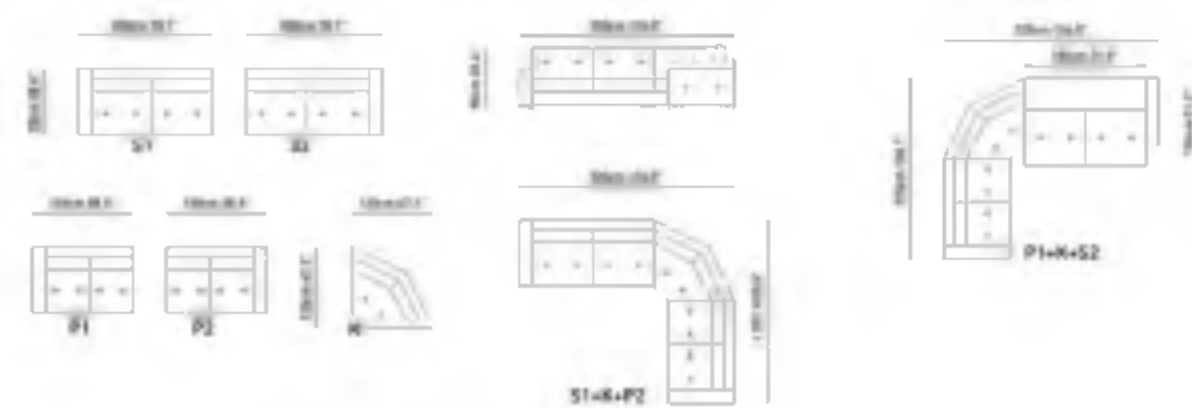

COPPER

CUFÓN

DCLMABAHÇE

FI ETTO

FASHION

FERN