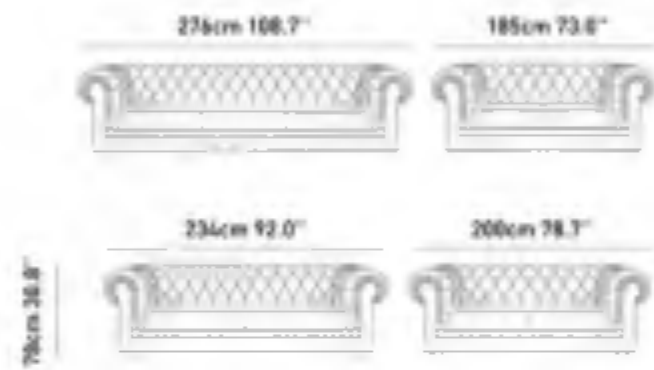

COPPER

CUFÓN

DCLMABAHÇE

FI ETTO

FASHION

FERN