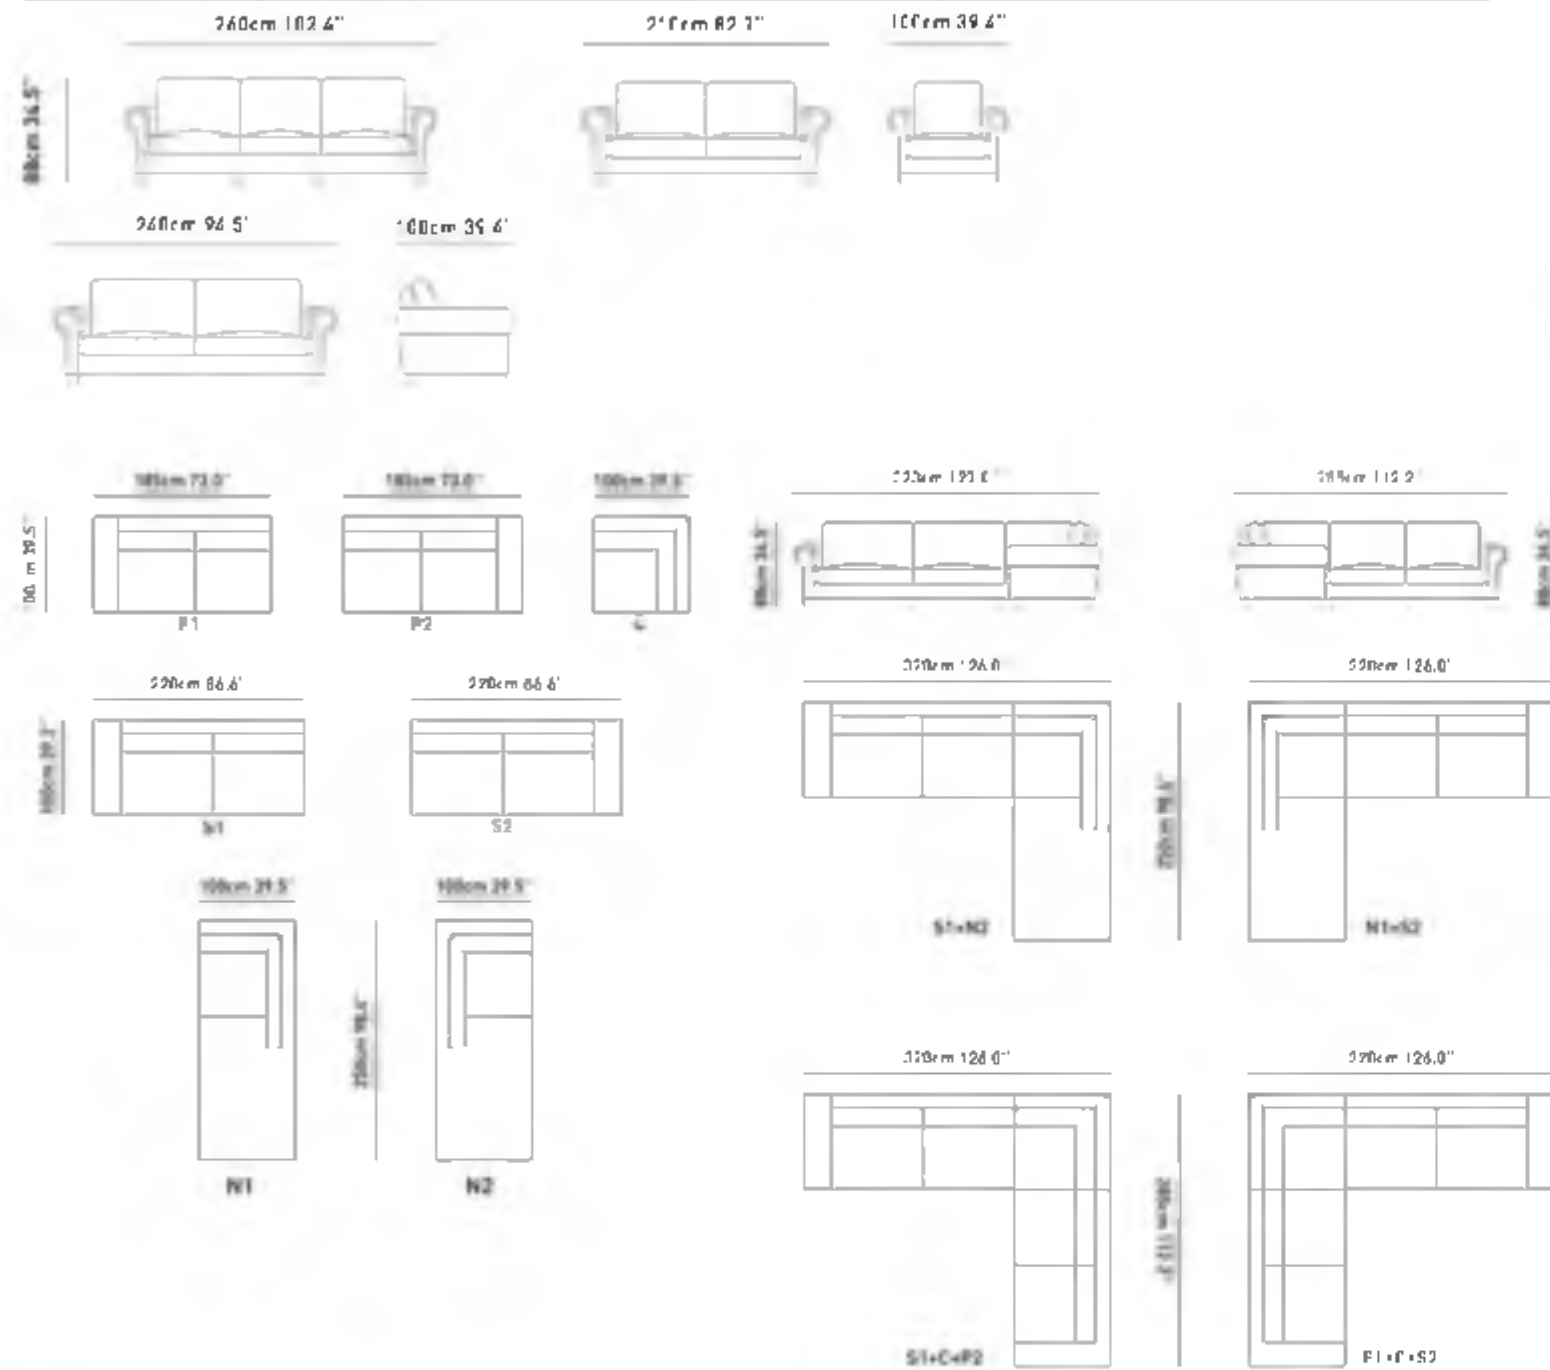

PANAMA

PEANLT

PFARI

PUMPKIN