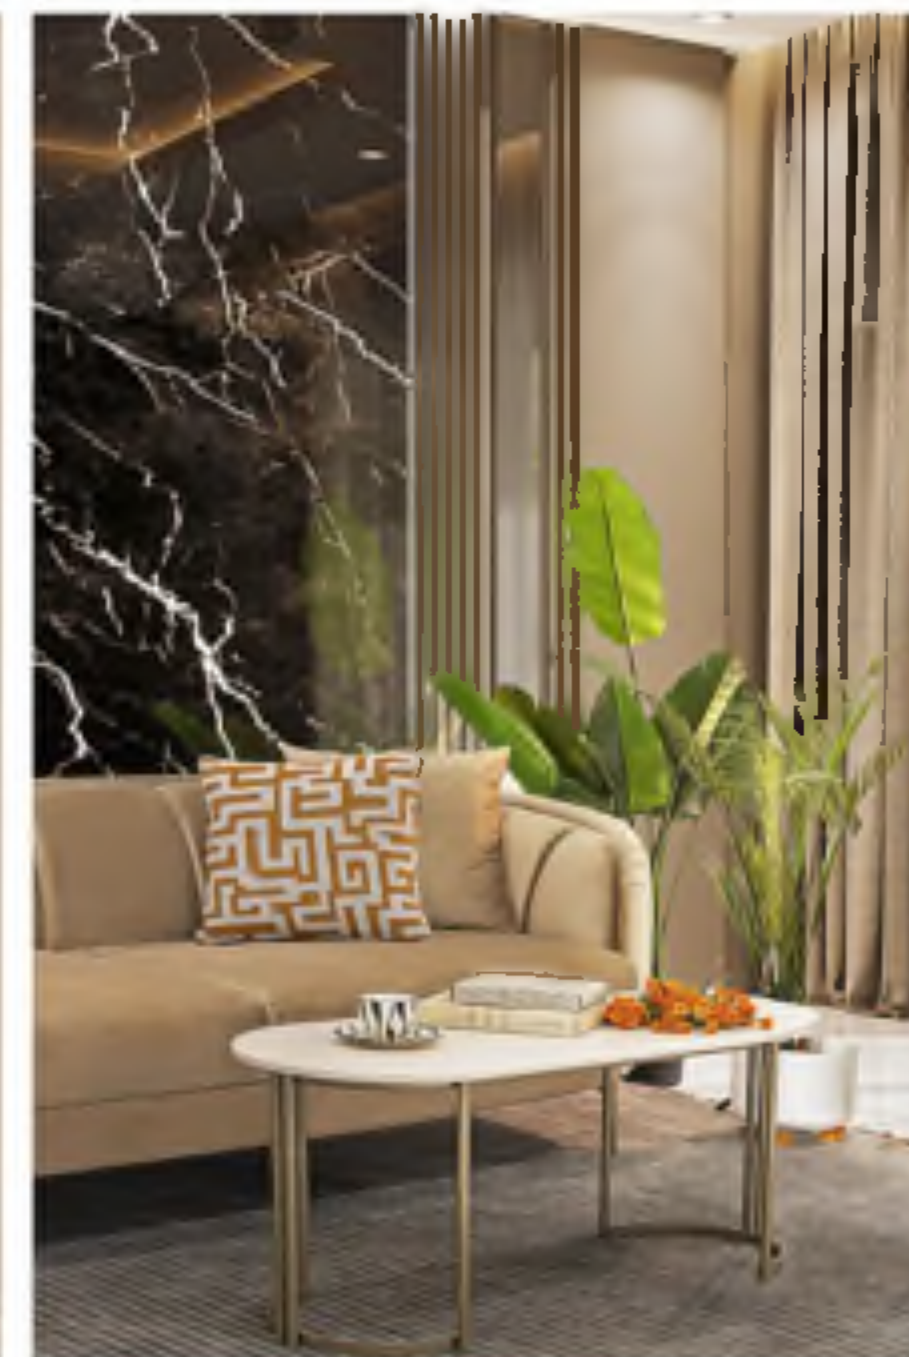

anchor

Anchor sofa is designed for those who are looking for a difference in their living spaces with its elegant line and special sewing techniques. This sofa fills the eye with sofas warm and friendly structure while carrying its modern and sophisticated style to your homes. While the metal leg details giving rich and elegant effect also adds a stylish atmosphere to the living spaces.