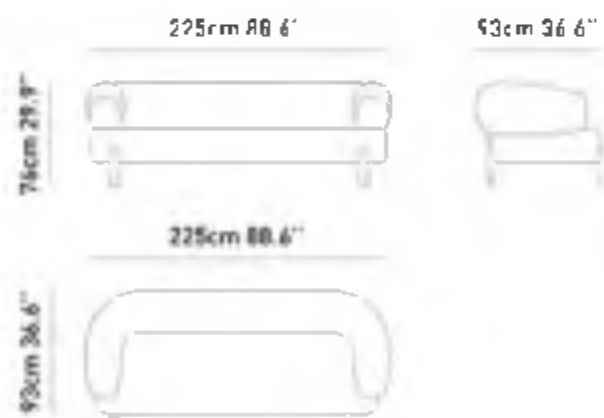

JADE

LATTE

LIME

ICNOCN

MACARÓN