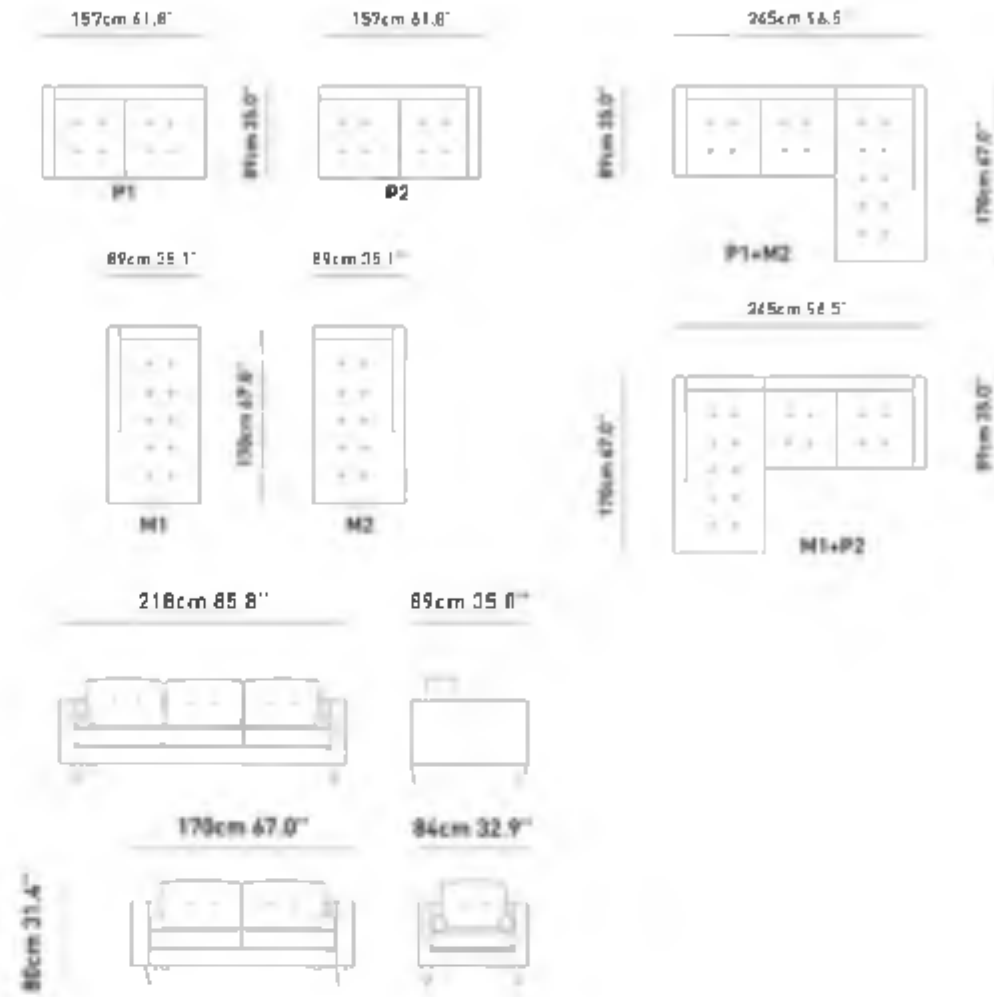

GARNET

GIZA

GRANOLA

HAI İÇ

ISTANBUL