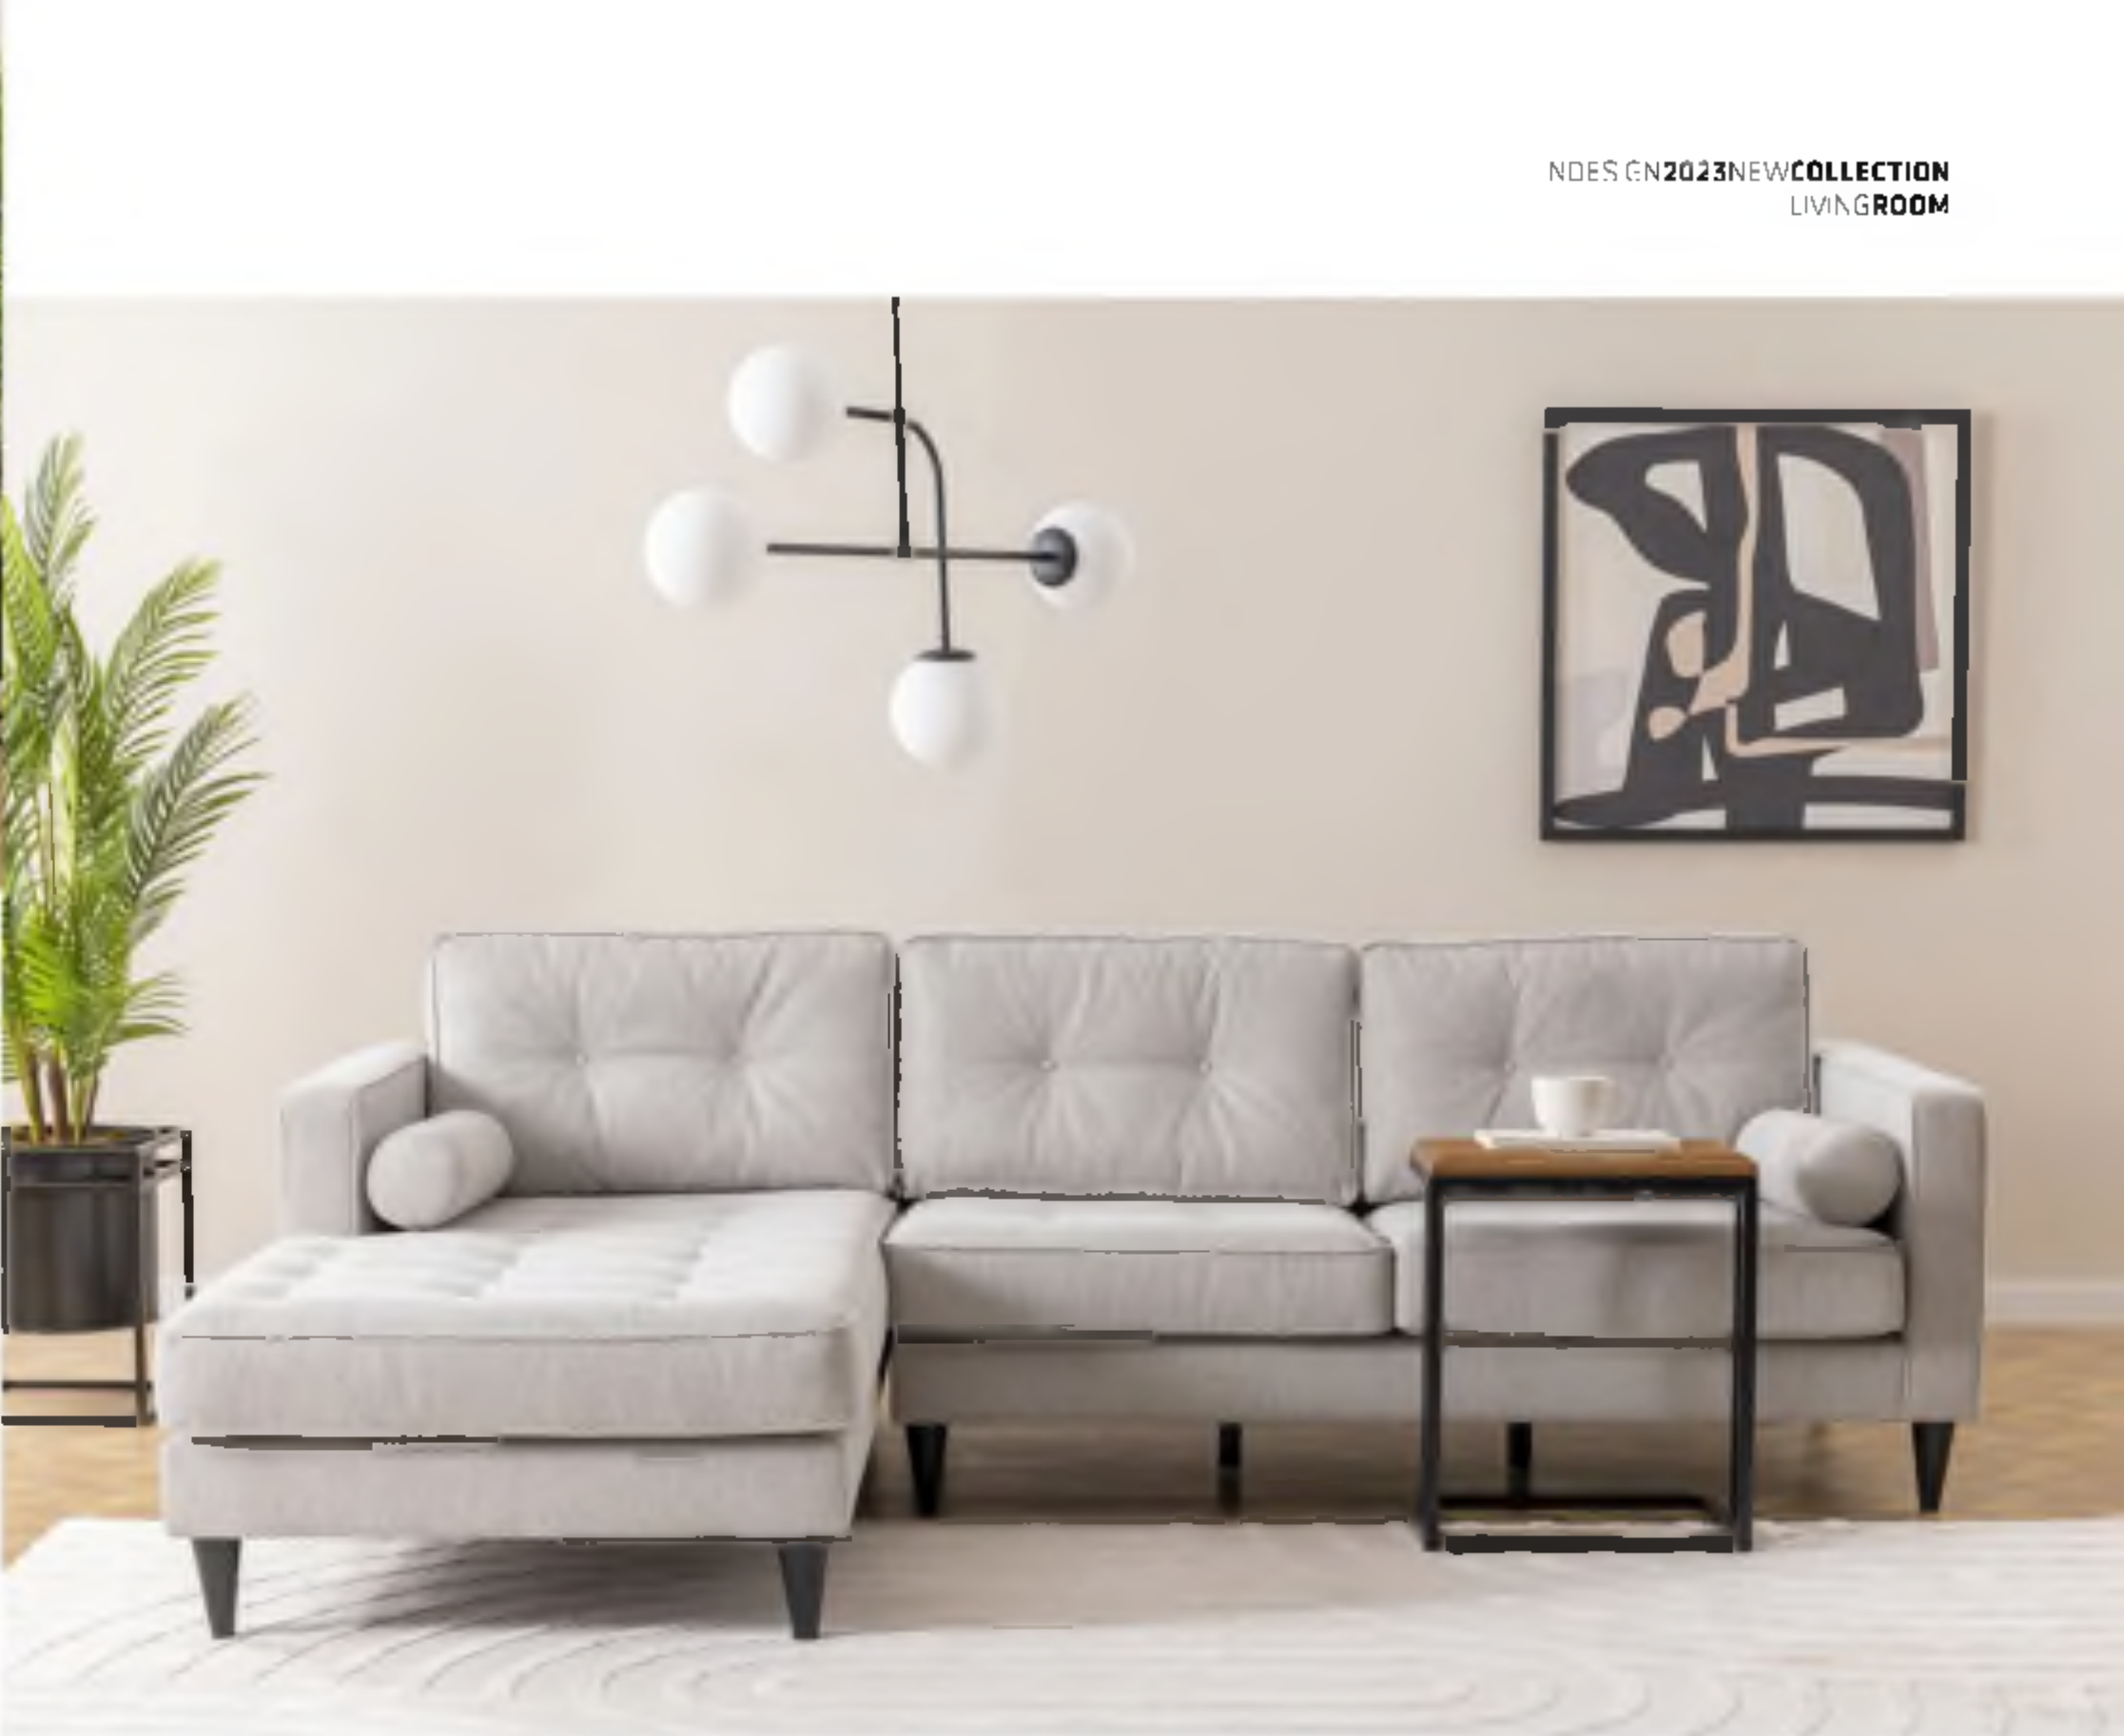

halıç

Halıç sofa is designed for Retro enthusiasts with button details and squishy structure located on the back and seating. With its wick-thin arm structure and high-carved wooden legs, it adds nostalgic elegance to the living spaces.