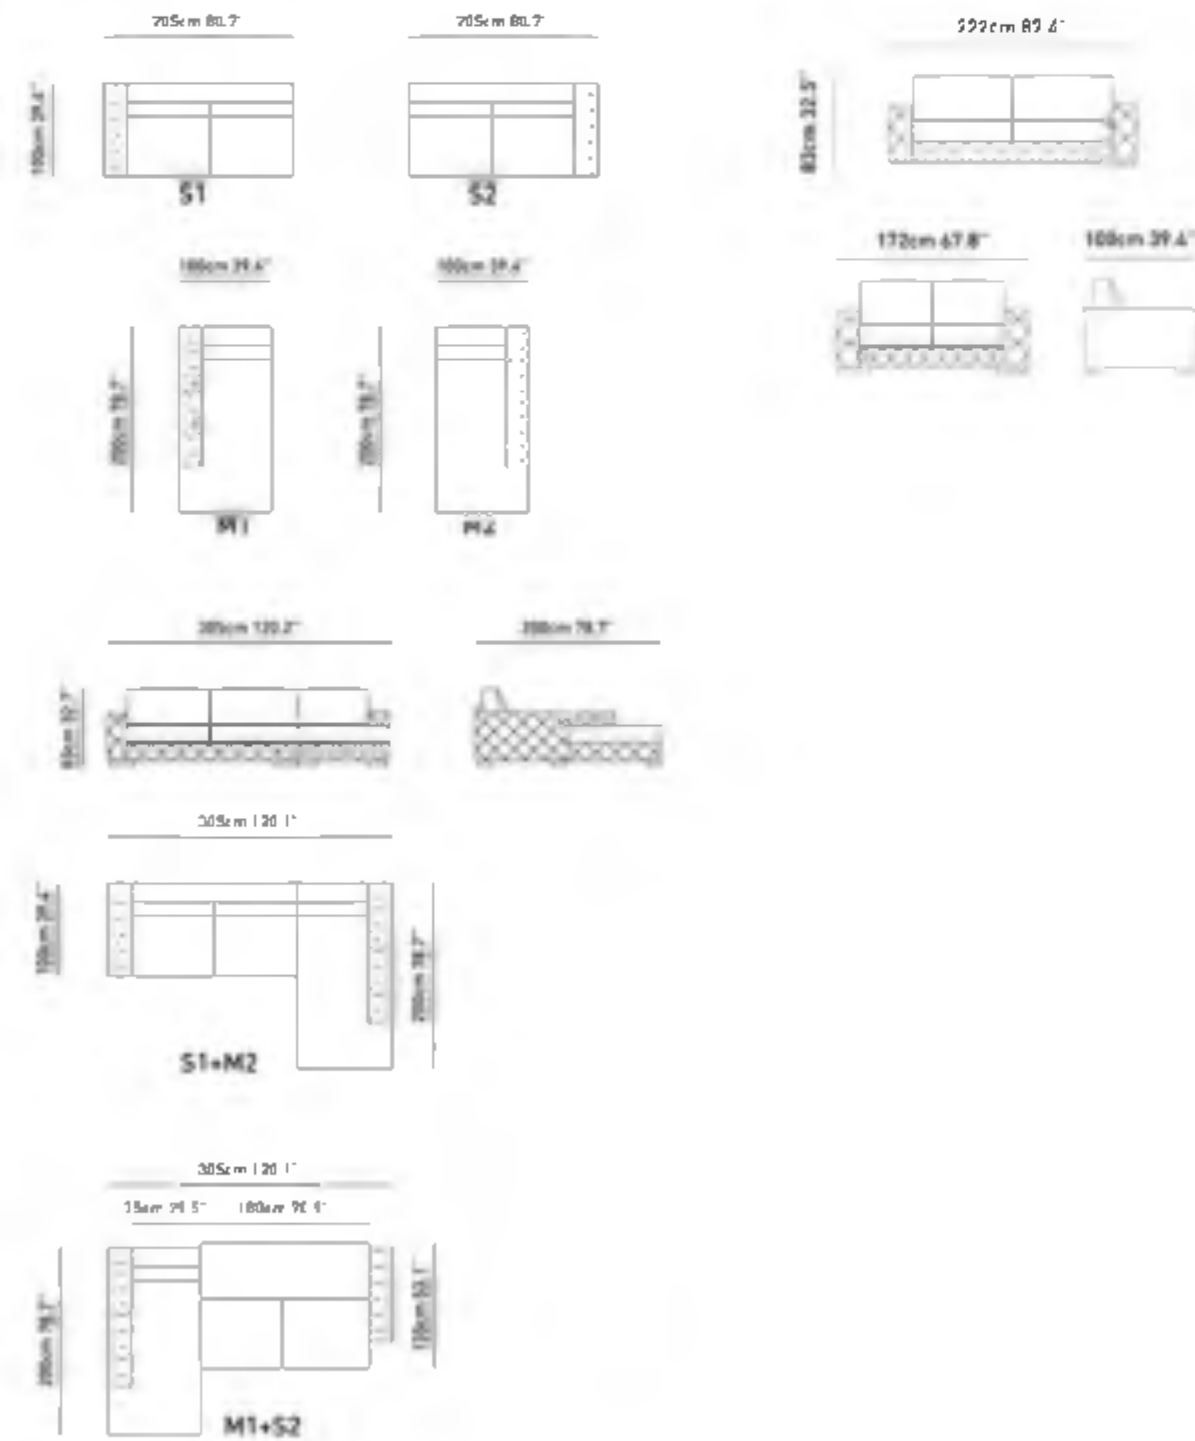

CARMINE

CATHERINA

CHOCOLATE

CLOUD

COCONUT