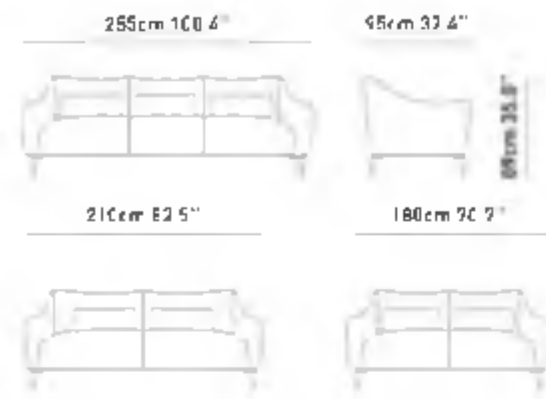

COPPER

CUFÓN

DCLMABAHÇE

FI ETTO

FASHION

FERN