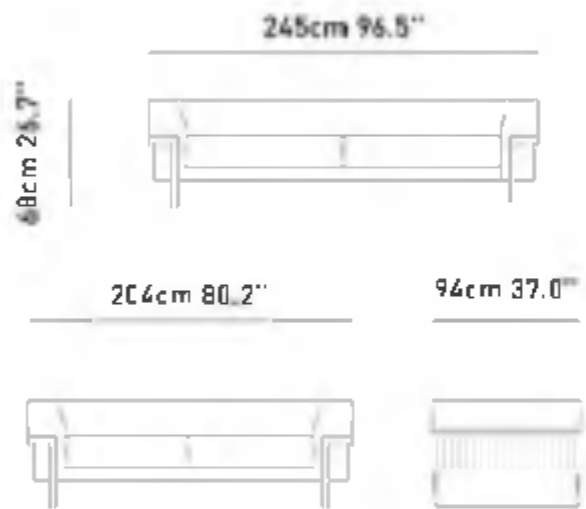

MADR:O

MAGENTA

MARD:NI

MARD:NI