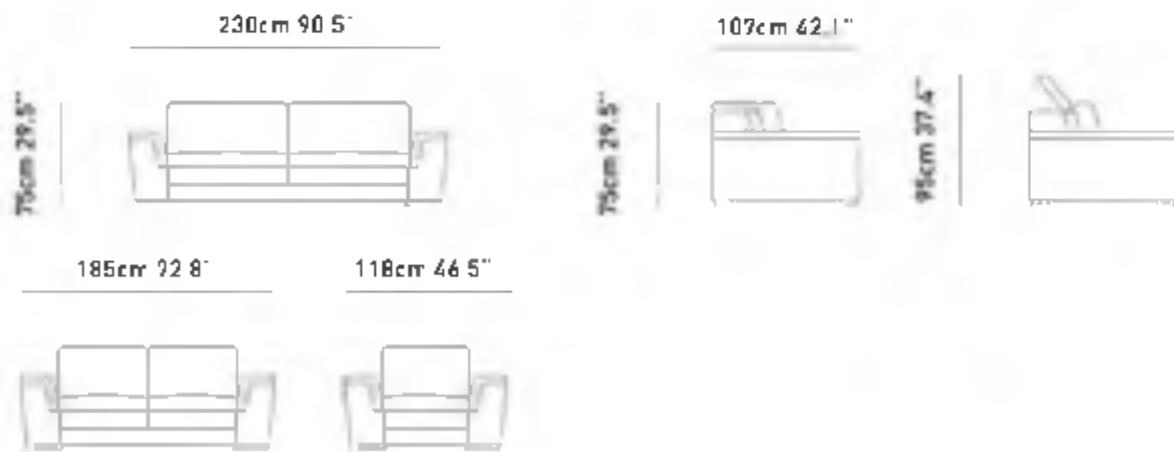

MADR:O

MAGENTA

MARD:NI

MARD:NI