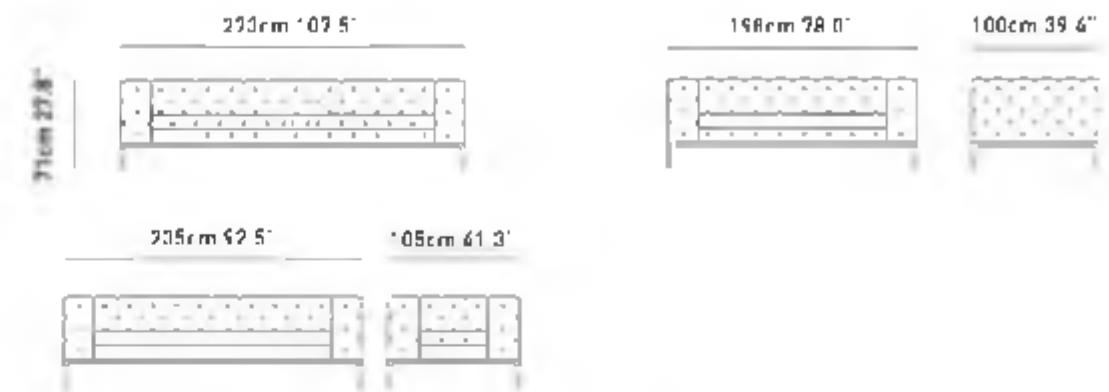

COPPER

CUFÓN

DCLMABAHÇE

FI ETTO

FASHION

FERN