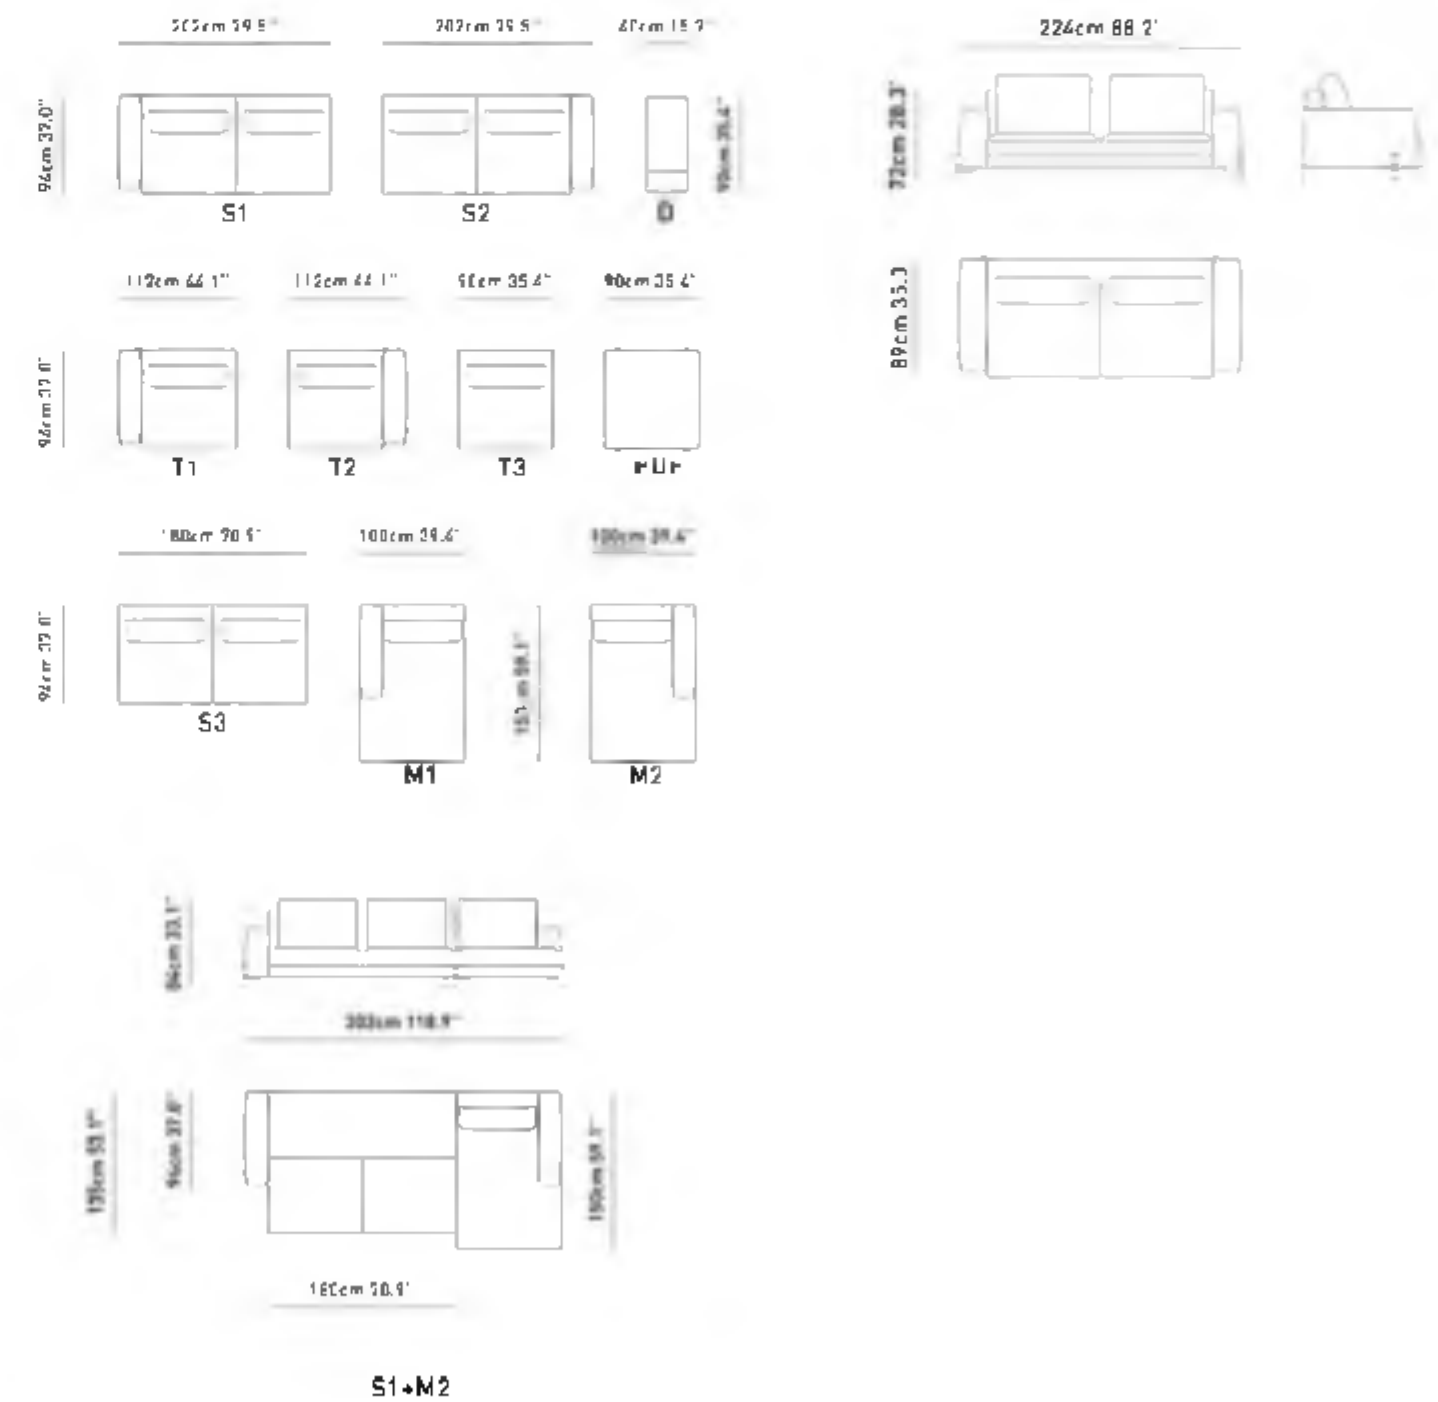

COPPER

CUFÓN

DCLMABAHÇE

FI ETTO

FASHION

FERN