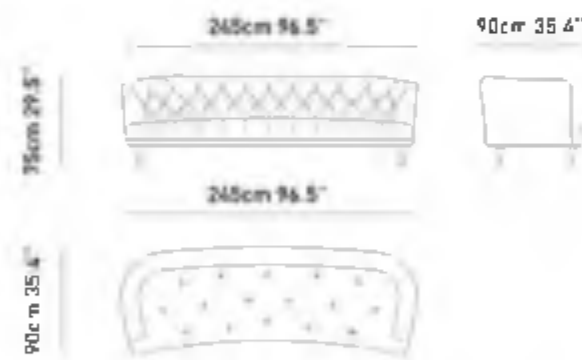

DCLMABAHÇE