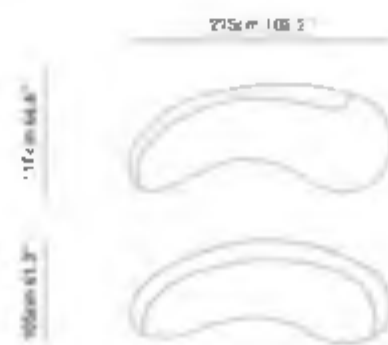

CARMINE

CATHERINA

CHOCOLATE

CLOUD

COCONUT