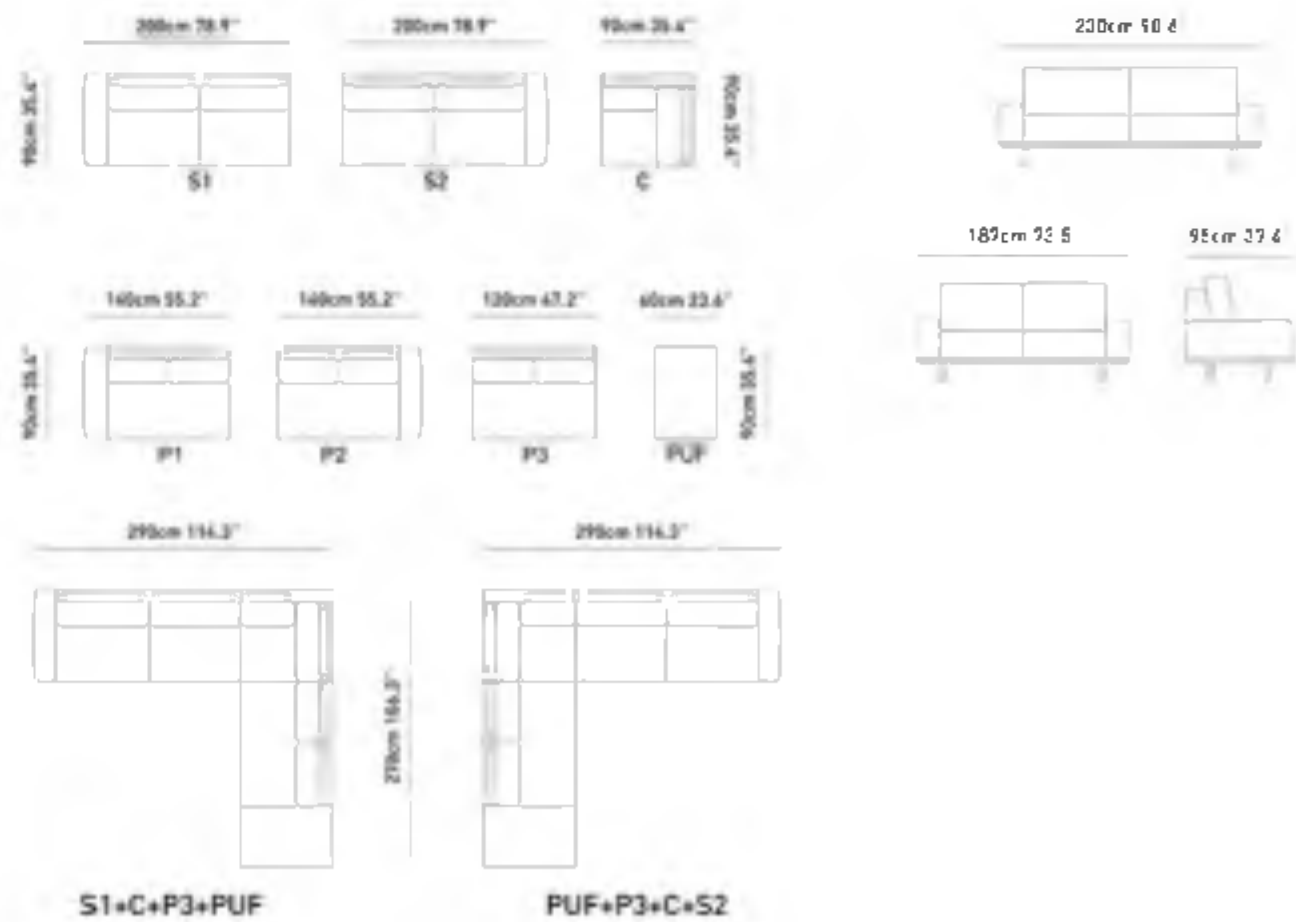

GARNET

GIZA

GRANOLA

HAI İÇ

ISTANBUL