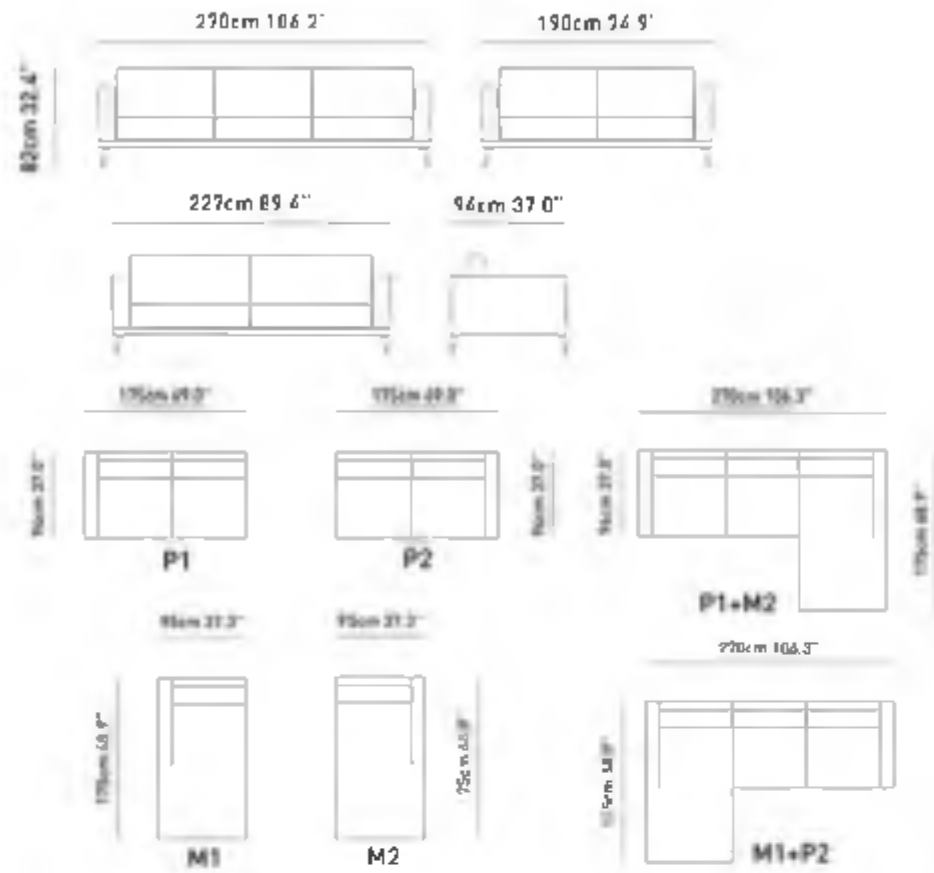

JADE

LATTE

LIME

ICNOCN

MACARÓN