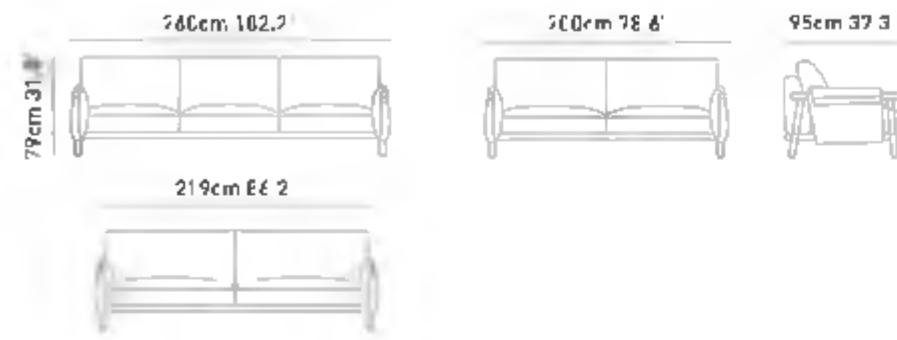

GARNET

GIZA

GRANOLA

HAI İÇ

ISTANBUL