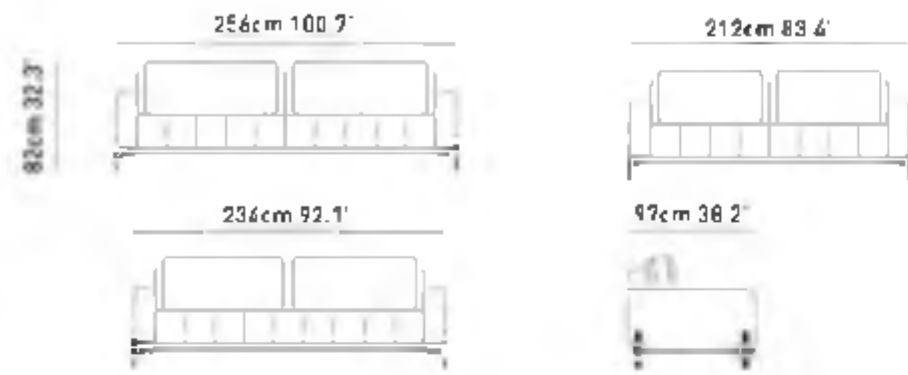

MARMALADE

MATILDA

MNT

MIDNIGHT