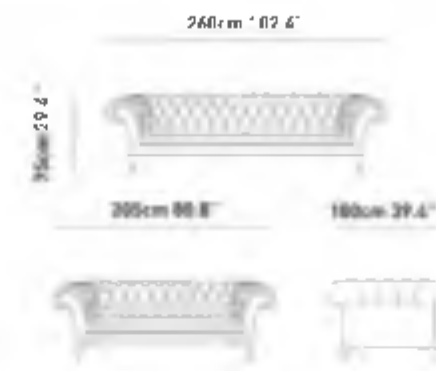

ANCHOR

ARMY

BIANCA

CANARY