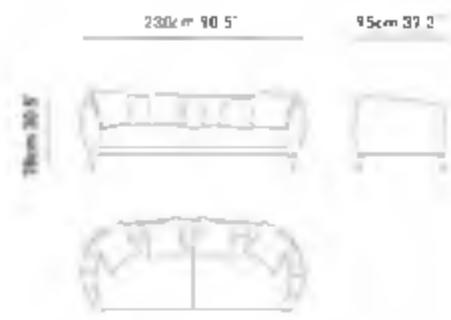

ANCHOR

ARMY

BIANCA

CANARY