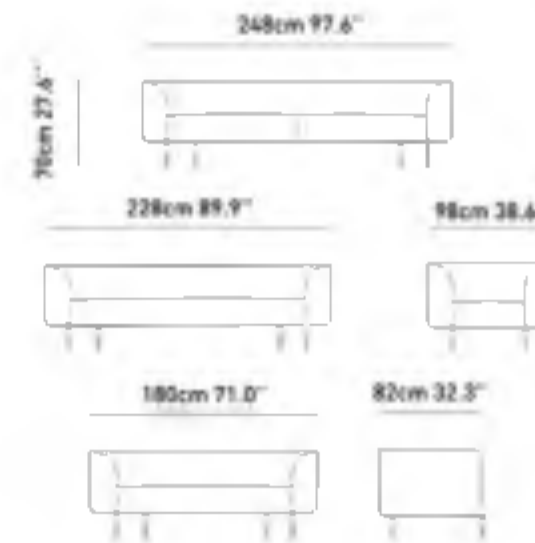

JADE

LATTE

LIME

ICNOCN

MACARÓN