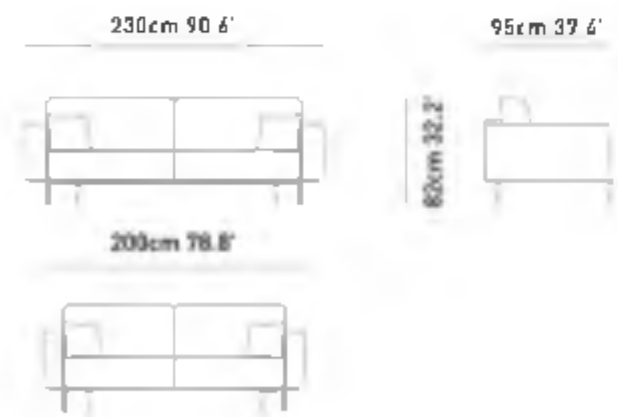

MARMALADE

MATILDA

MNT

MIDNIGHT