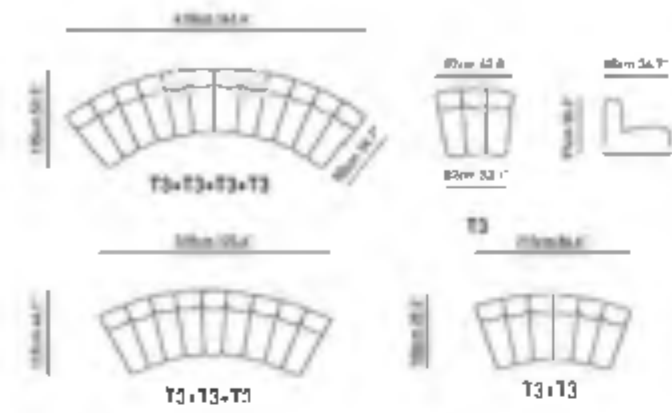

CARMINE

CATHERINA

CHOCOLATE

CLOUD

COCONUT