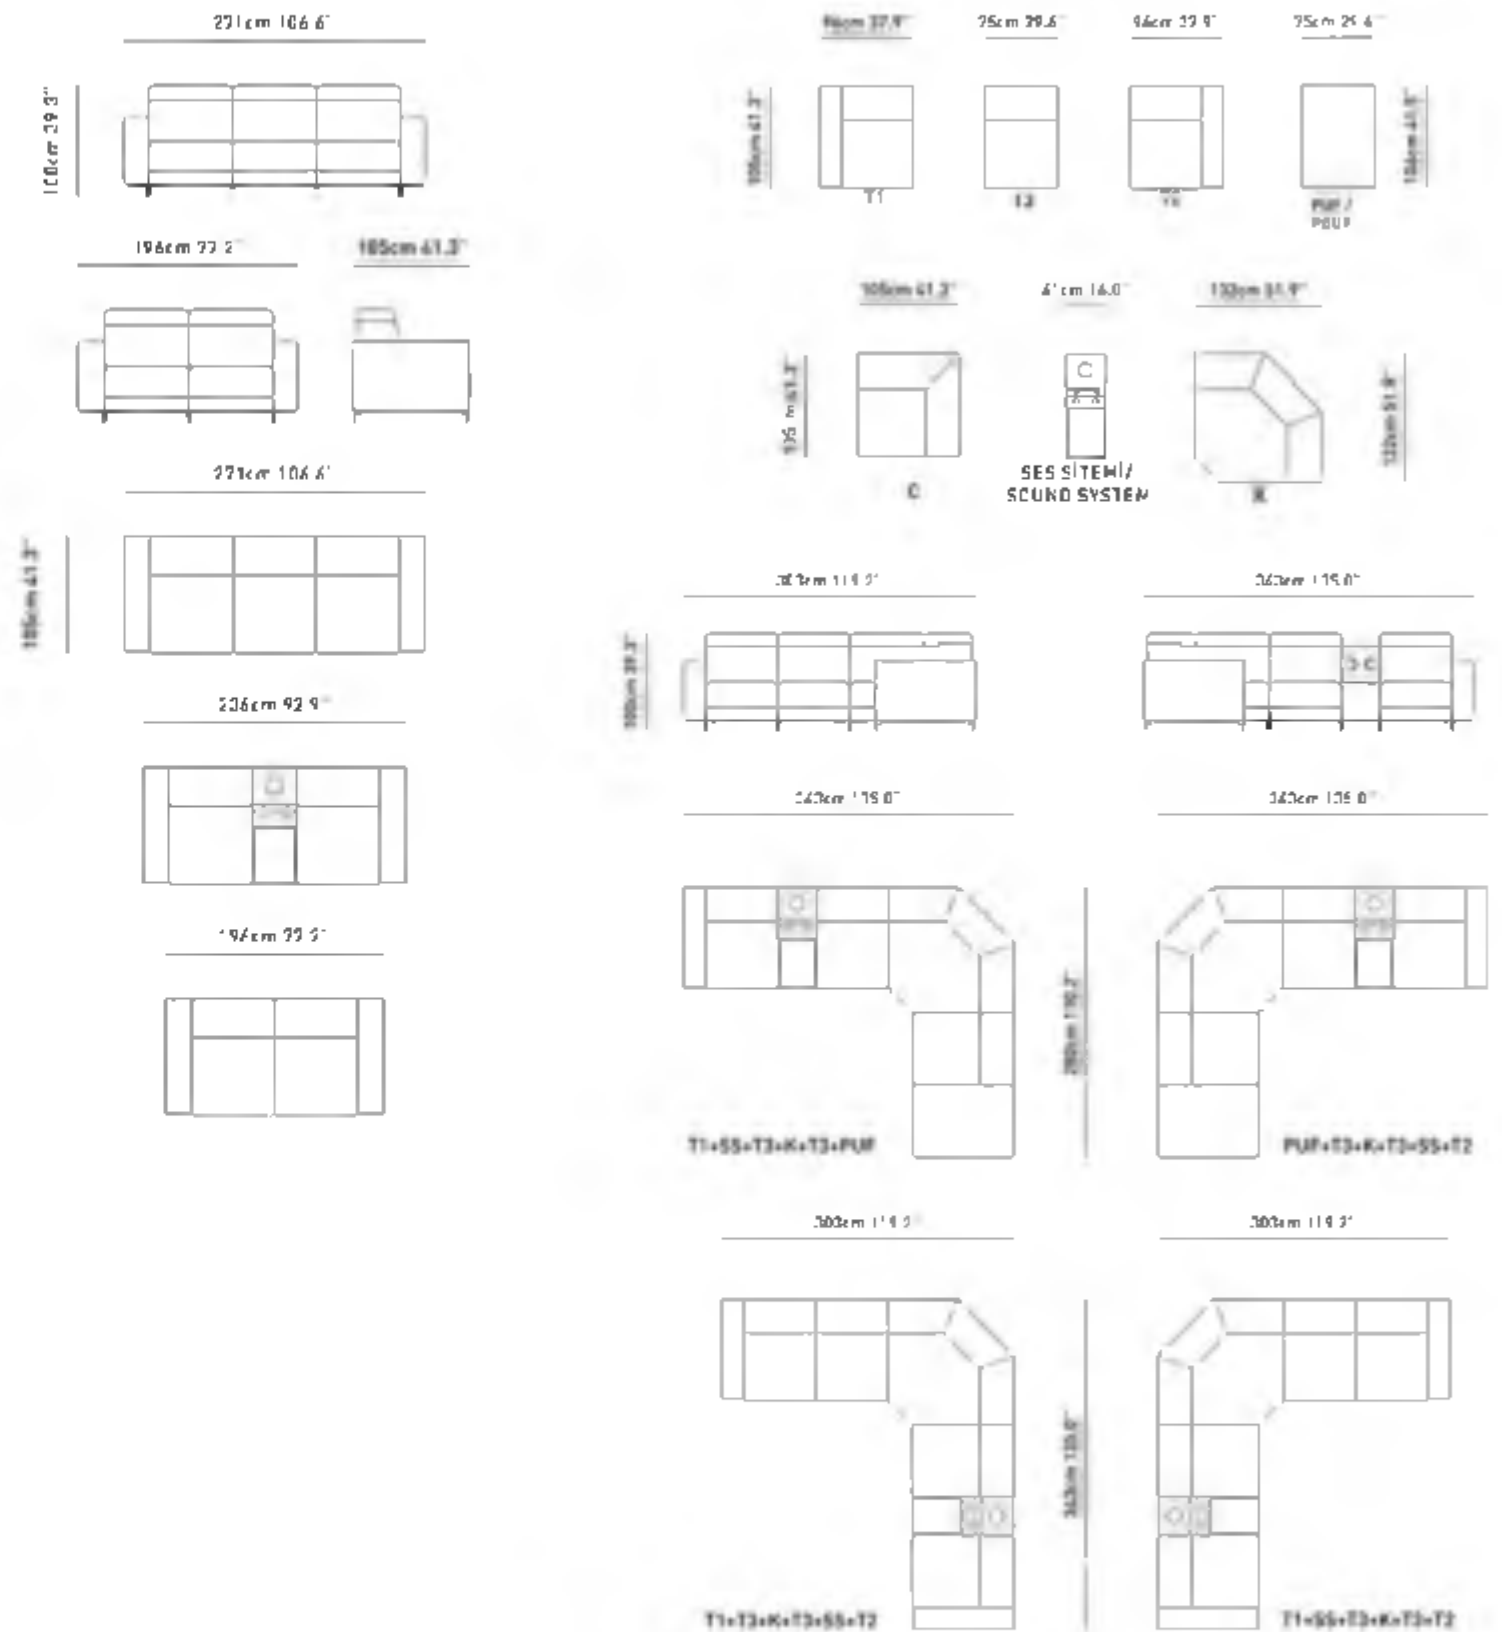

MARMALADE

MATILDA

MNT

MIDNIGHT