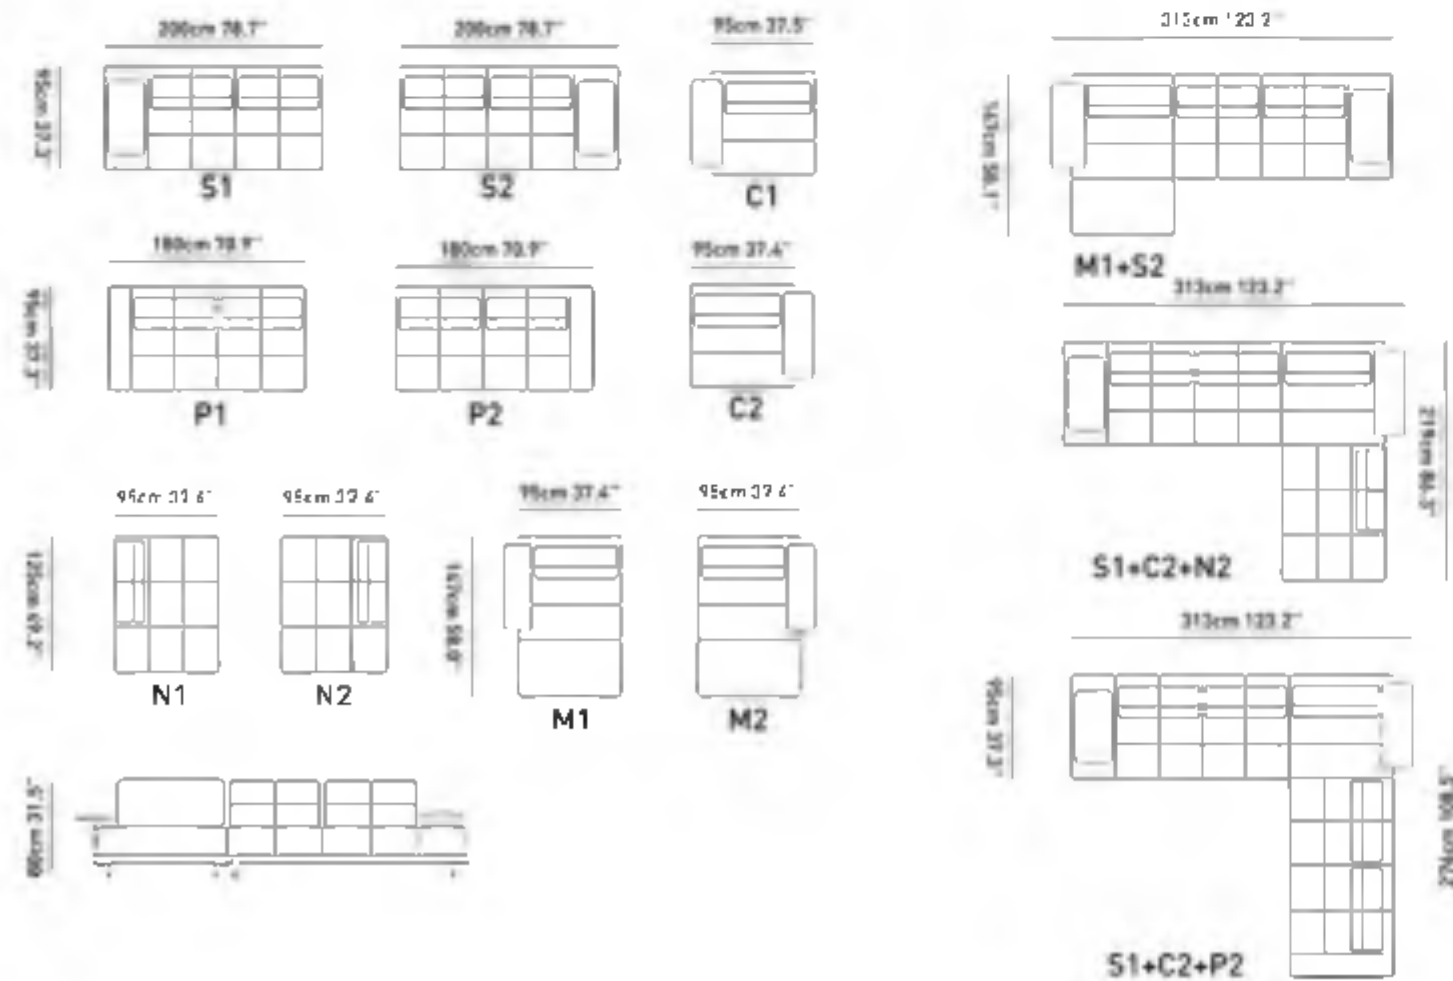

GARNET

GIZA

GRANOLA

HAI İÇ

ISTANBUL